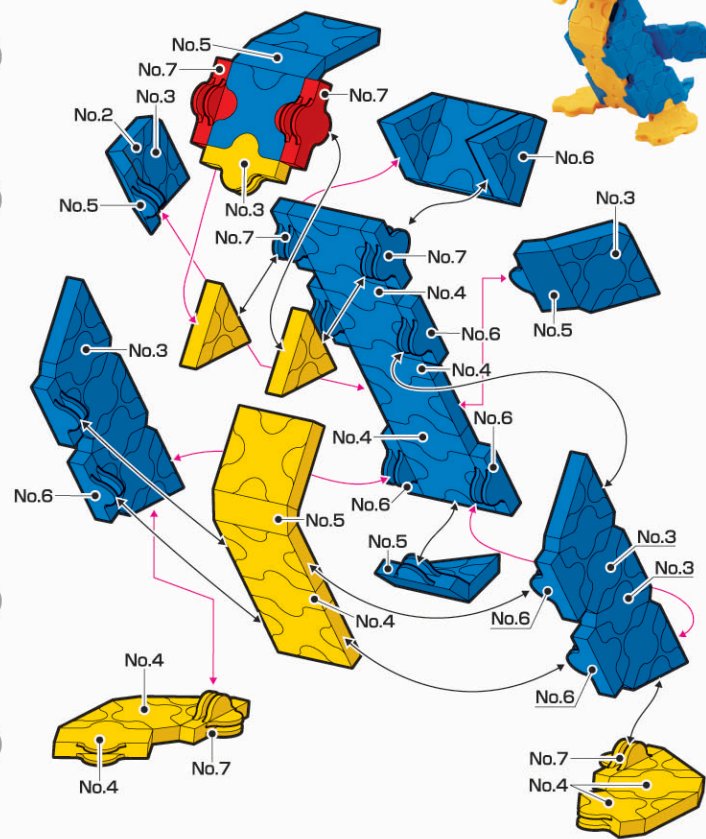

Penguin / ペンギン

| Parts No. | No.1 | No.2 | No.3 | No.4 | No.5 | No.6 | No.7 | Total |
|-----------|------|------|------|------|------|------|------|---|
| Red | | | | | | | 2 |  73 pcs |
| Blue | 7 | 17 | 10 | 3 | 4 | 10 | 2 | |
| Yellow | 3 | 6 | 1 | 5 | 1 | | 2 | |
| Green | | | | | | | | |