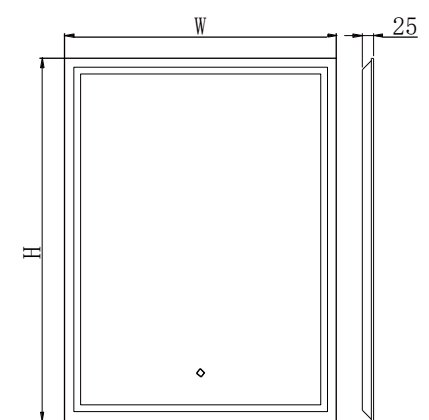

Features:

- Copper free mirror with safety film back
- LED color temperature changing 2700-6500K
- Heating pad
- Touch switch

Item Code	Width	Height	Depth
MSW6080S	600	800	25
MSW8080S	800	800	25
MSW1080S	1000	800	25
MSW1280S	1200	800	25
MSW1480S	1400	800	25