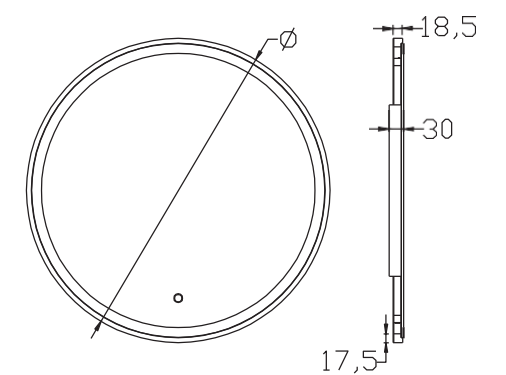

Item Code	Diameter	Depth
MLE06T-R	600	45
MLE08T-R	800	45
MLE10T-R	1000	45
MLE12T-R	1200	45

Features:

- Copper free mirror with safety film back
- LED color temperature changing 2700-6500K
- Acrylic diffused LED lighting
- Heating pad
- Touch switch
- IP44 Rating

Item Code	Width	Height	Depth
MLE5070T-S	500	700	45
MLE6080T-S	600	800	45
MLE8080T-S	800	800	45
MLE1080T-S	1000	800	45
MLE1280T-S	1200	800	45

Features:

- Copper free mirror with safety film back
- LED color temperature changing 2700-6500K
- Acrylic diffused LED lighting
- Heating pad
- Touch switch
- IP44 Rating