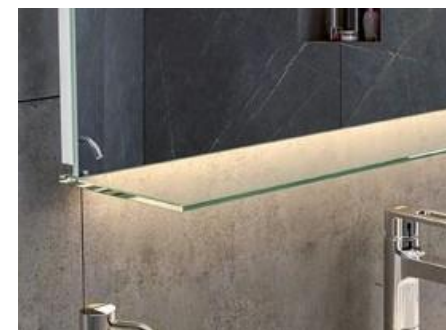

Features:

- Copper free mirror with safety film back
- LED color temperature changing 2700-6500K
- Integrated glass shelf
- Heating pad
- IR Sensor Switch
- USB charger