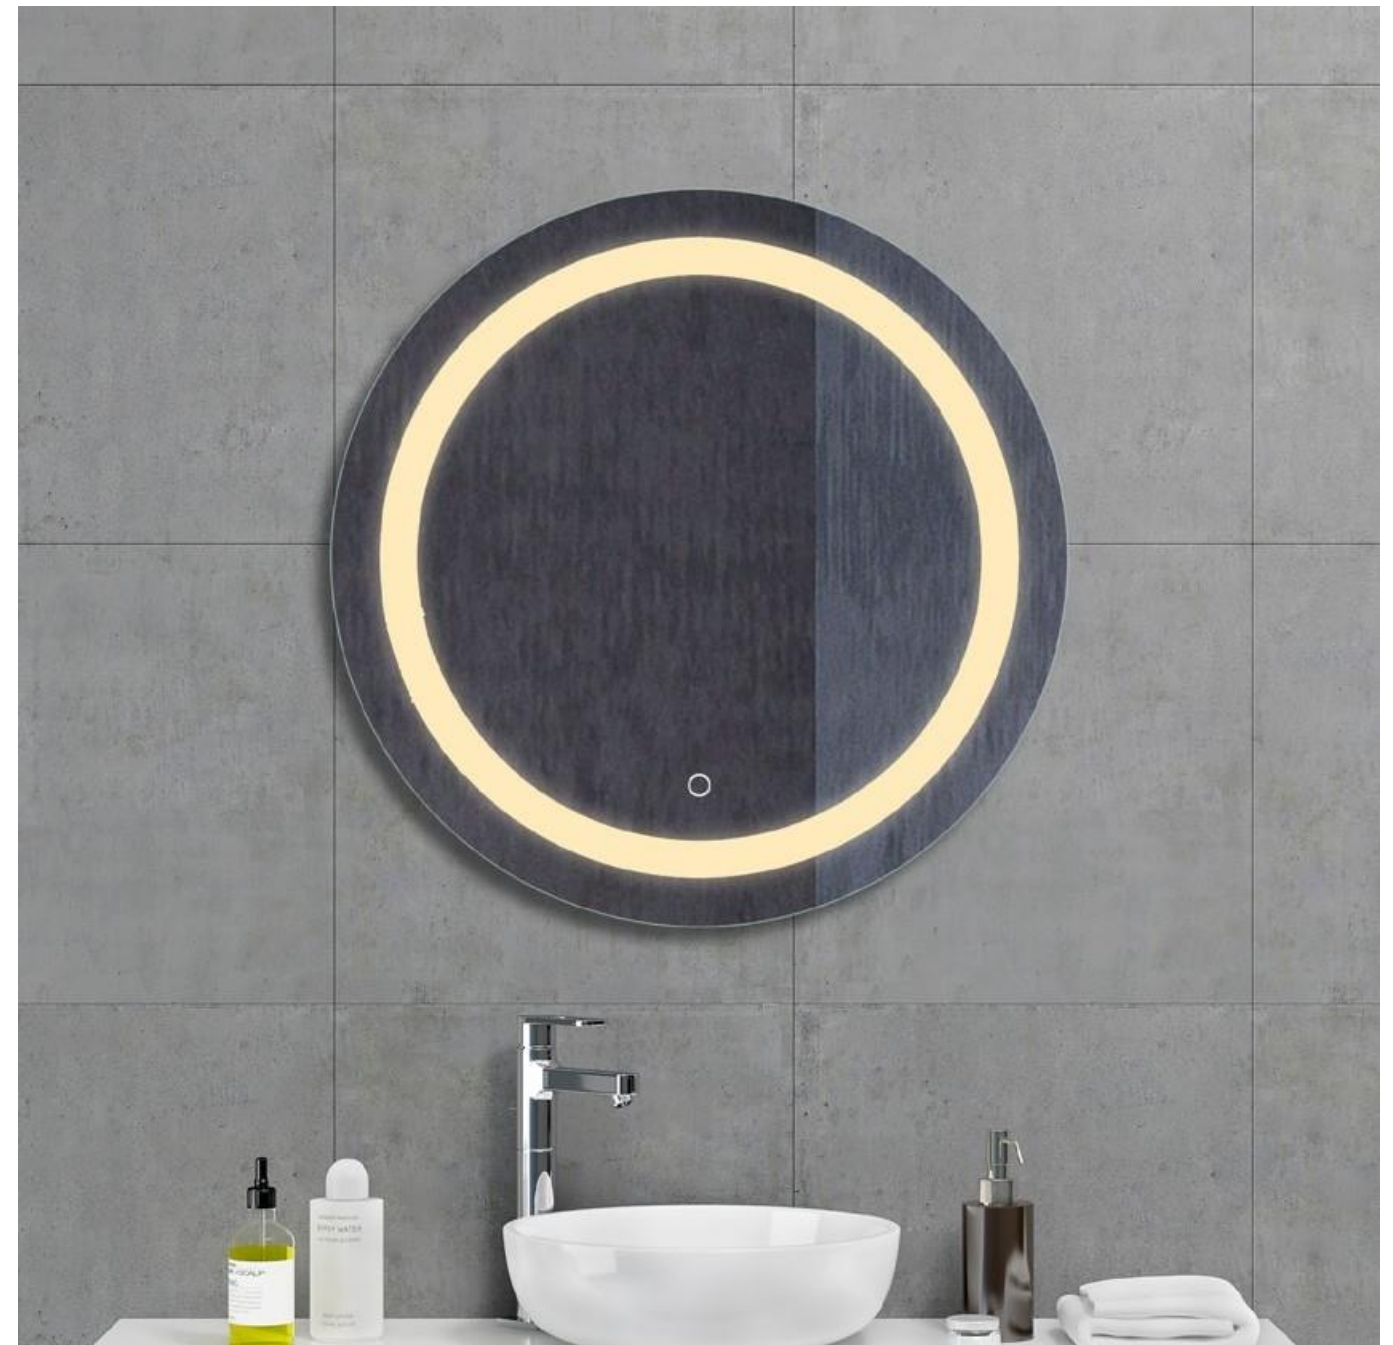

Features:

- Copper free mirror with safety film back
- LED color temperature changing 2700-6500K
- Heating pad
- Touch Switch

Item Code	Diameter	Depth
MLF6060R-B	600	30
MLF8080R-B	800	30
MLF9090R-B	900	30
MLF1010R-B	1000	30