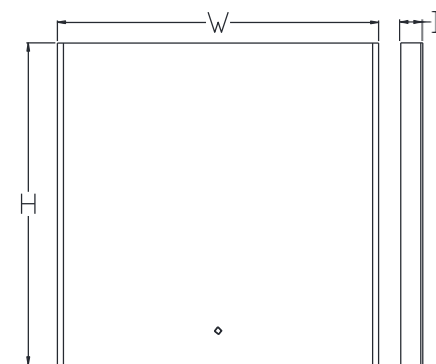

Item Code	Width	Height	Depth
MRB6080S-B	600	800	55
MRB8080S-B	800	800	55
MRB1080S-B	1000	800	55
MRB1280S-B	1200	800	55