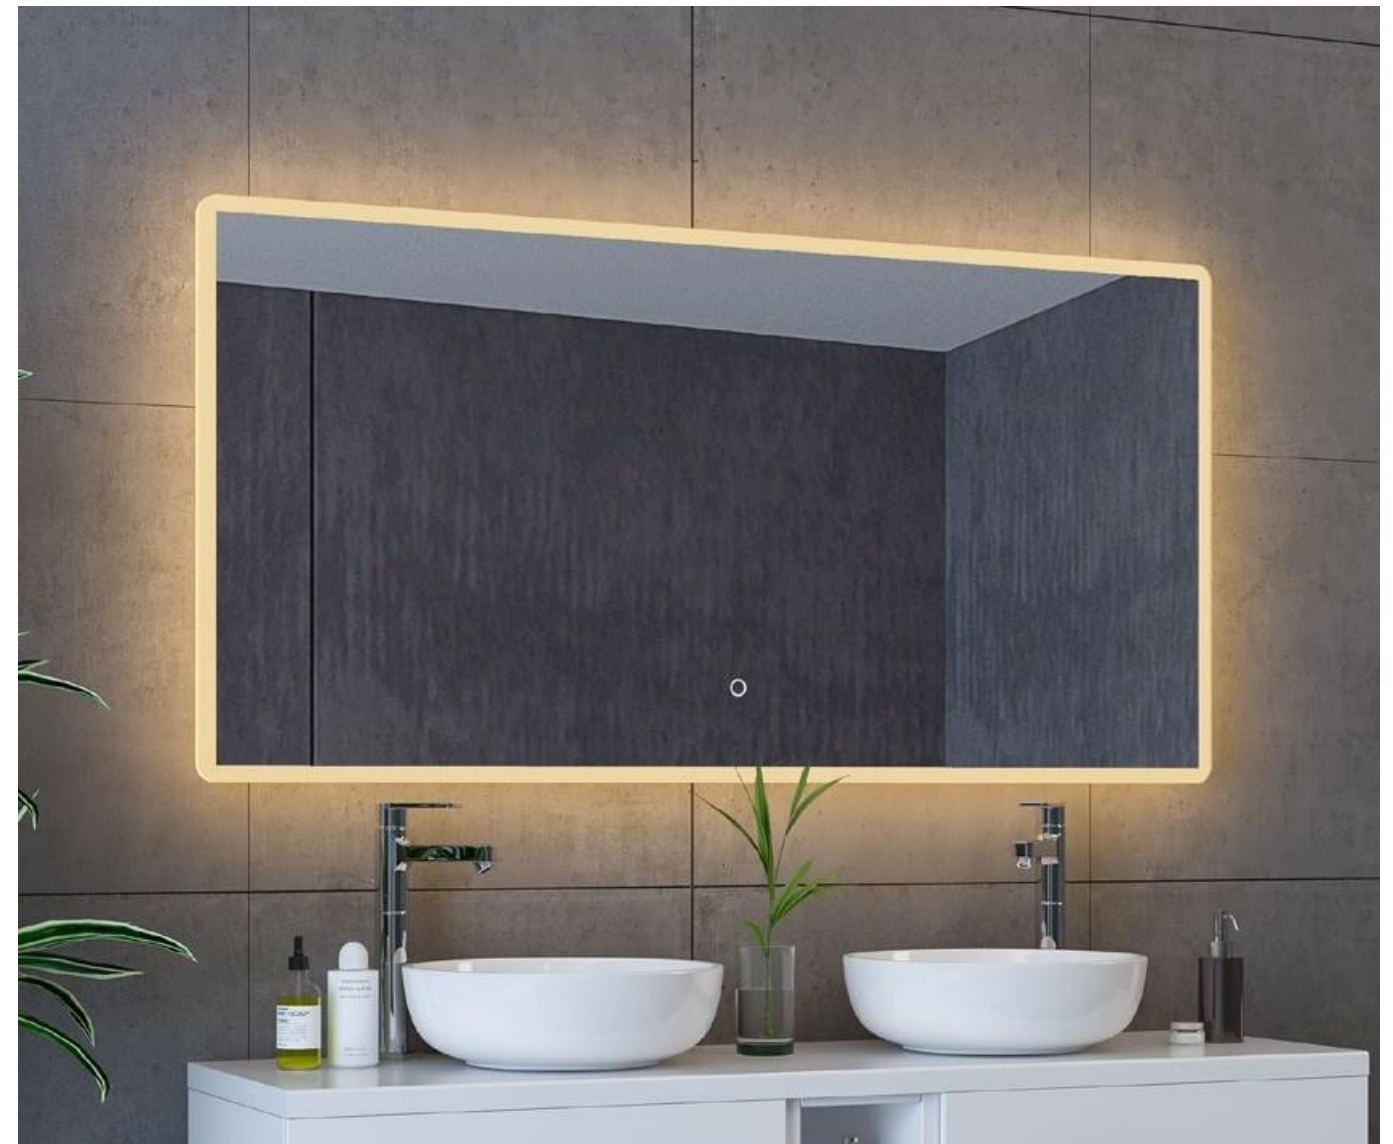

Item Code	Diameter	Depth
MLD06R	600	42
MLD08R	800	42
MLD10R	1000	42
MLD12R	1200	42

Features:

- Copper free mirror with safety film back
- LED color temperature changing 2700-6500K
- Wireless charger
- Teethbrush charger
- Heating pad
- Touch switch
- IP44 Rating

Item Code	Width	Height	Depth
MWS5070S	500	700	30
MWS6070S	600	700	30
MWS8070S	800	700	30
MWS1070S	1000	700	30
MWS1270S	1200	700	30

Features:

- Copper free mirror with safety film back
- LED color temperature changing & Intensity dimming
- Acrylic diffused LED lighting
- Shaver socket -optional
- Heating pad
- Touch switch

Features:

- Copper free mirror with safety film back
- LED color temperature changing 2700-6500K
- Acrylic diffused LED lighting
- Shaver socket -optional
- Heating pad
- Touch switch

Item Code	Width	Height	Depth
MLE5070D	500	700	30 or 55
MLE6080D	600	800	30 or 55
MLE9070D	900	700	30 or 55
MLE1070D	1000	700	30 or 55
MLE1270D	1200	700	30 or 55
MLE1470D	1400	700	30 or 55