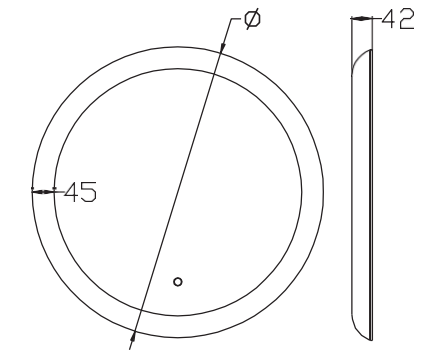

Item Code	Diameter	Depth
MLD06R	600	42
MLD08R	800	42
MLD10R	1000	42
MLD12R	1200	42