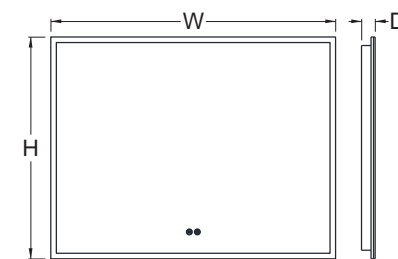

Item Code	Width	Height	Depth
MLE5070S	500	700	30 or 55
MLE6080S	600	800	30 or 55
MLE9070S	900	700	30 or 55
MLE1070S	1000	700	30 or 55
MLE1270S	1200	700	30 or 55
MLE1470S	1400	700	30 or 55
MLE1670S	1600	700	30 or 55
MLE1870S	1800	700	30 or 55