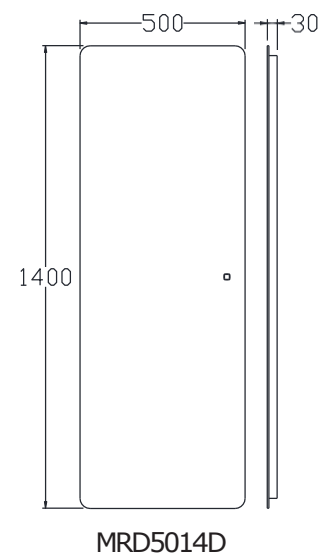

Features:

- Copper free mirror with safety film back
- LED color temperature changing 2700-6500K
- Touch Switch