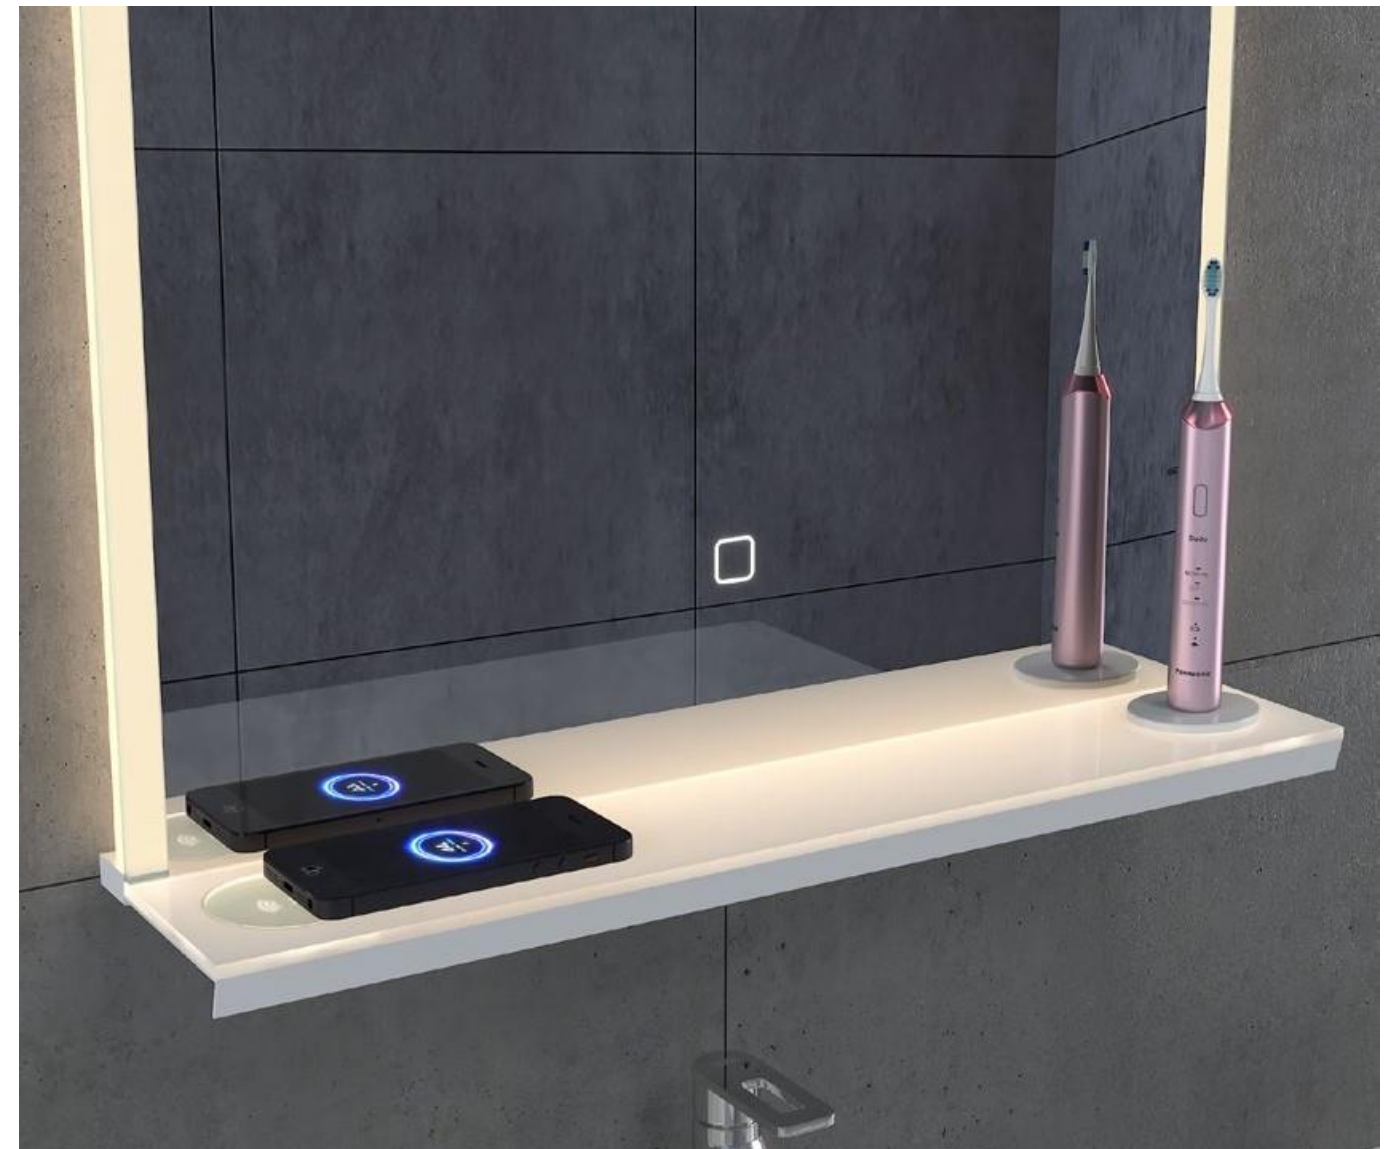

Item Code	Width	Height	Depth
MLE5070V-S	521	721	30
MLE6070V-S	621	721	30
MLE8070V-S	821	721	30
MLE1070V-S	1021	721	30
MLE1270V-S	1221	721	30

Features:

- Copper free mirror with safety film back
- LED color temperature changing 2700-6500K
- Acrylic diffused LED lighting
- Heating pad
- Touch switch
- IP44 Rating

Item Code	Diameter	Depth
MLE6565R-N	650	32
MLE8585R-N	850	32
MLE105105R-N	1050	32
MLE125125R-N	1250	32

Features:

- Copper free mirror with safety film back
- LED color temperature changing 2700-6500K
- Heating pad
- Touch switch
- IP44 Rating

Item Code	Diameter	Depth
MLD06R	600	42
MLD08R	800	42
MLD10R	1000	42
MLD12R	1200	42

Features:

- Copper free mirror with safety film back
- LED color temperature changing 2700-6500K
- Wireless charger
- Teethbrush charger
- Heating pad
- Touch switch
- IP44 Rating