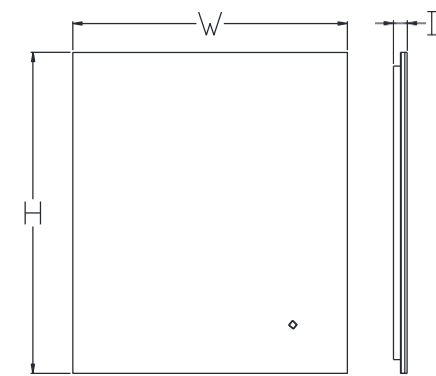

Features:

- Copper free mirror with safety film back
- LED color temperature changing 2700-6500K
- Acrylic diffused LED lighting
- Heating pad
- Touch Switch

Item Code	Width	Height	Depth
MLR4070S	400	700	30
MLR6070S	600	700	30
MLR8070S	800	700	30
MLR1070S	1000	700	30
MLR1270S	1200	700	30
MLR1470S	1400	700	30
MLR1670S	1600	700	30