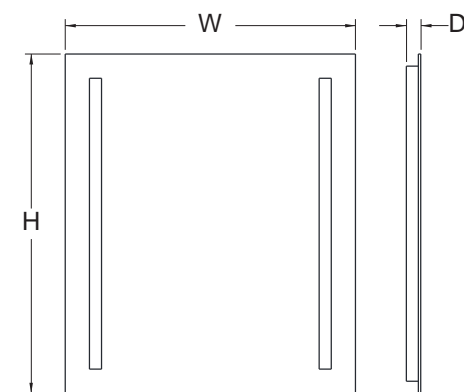

Item Code	Width	Height	Depth
MLS6070S	600	700	30
MLS8070S	800	700	30
MLS1070S	1000	700	30
MLS1270S	1200	700	30