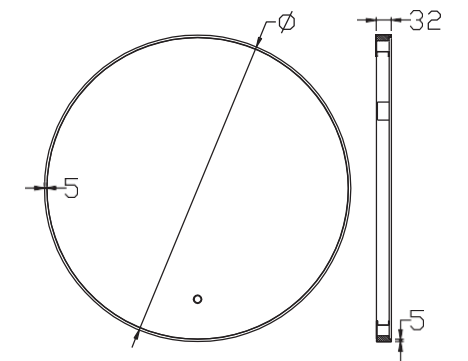

Item Code	Diameter	Depth
MLE6565R-N	650	32
MLE8585R-N	850	32
MLE105105R-N	1050	32
MLE125125R-N	1250	32