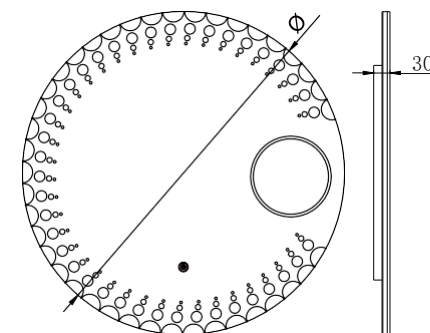

Item Code	Diameter	Depth
MDR6060R	600	30
MDR8080R	800	30
MDR9090R	900	30