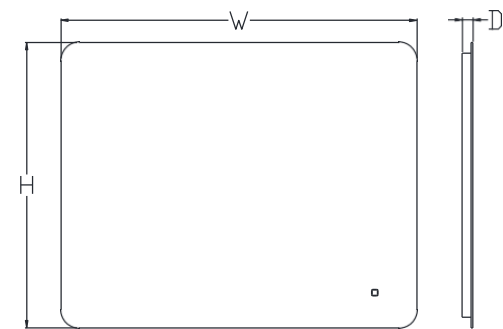

1. **Features:**
2. Copper free mirror with safety film back
   - LED color temperature changing 2700-6500K
   - Acrylic diffused LED lighting
   - Heating pad
   - Touch Switch

Item Code	Width	Height	Depth
MLR4080D	400	800	30
MLR6080D	600	800	30
MLR8080D	800	800	30
MLR1080D	1000	800	30
MLR1280D	1200	800	30
MLR1480D	1400	800	30
MLR1680D	1600	800	30