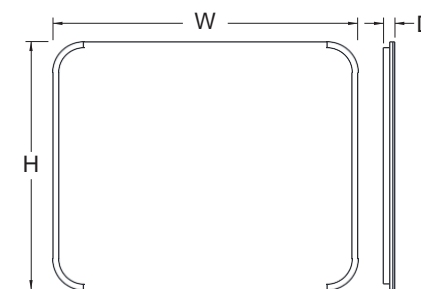

Item Code	Width	Height	Depth
MLE5070S-K	500	700	55
MLE6080S-K	600	800	55
MLE8060S-K	800	600	55
MLE1260S-K	1200	600	55

Features:

- Copper free mirror with safety film back
- LED color temperature changing 2700-6500K
- Acrylic diffused LED lighting
- Heating pad
- IR Sensor Switch