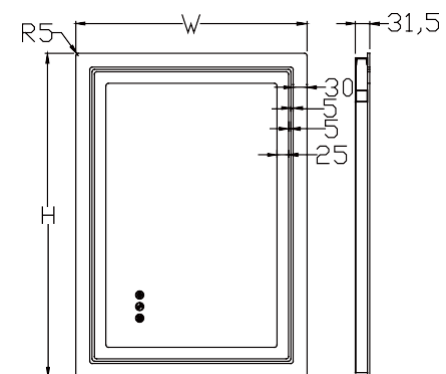

Item Code	Width	Height	Depth
MCD5070S	500	700	31.5
MCD6080S	600	800	31.5
MCD1080S	1000	800	31.5
MCD1280S	1200	800	31.5

UI introduction

mirror mode: Double-click the main interface of the blank area, you can switch to mirror mode, Similarly, double-click to return to the main page.