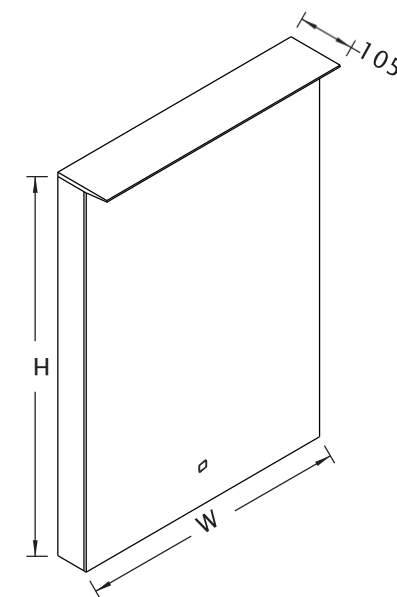

Features:

- Copper free mirror with safety film back
- LED color temperature changing 2700-6500K
- Acrylic diffused LED lighting
- Heating pad
- Touch switch

Item Code	Width	Height	Depth
MMA5070S	500	700	105
MMA6070S	600	700	105
MMA8070S	800	700	105
MMA1070S	1000	700	105
MMA1270S	1200	700	105