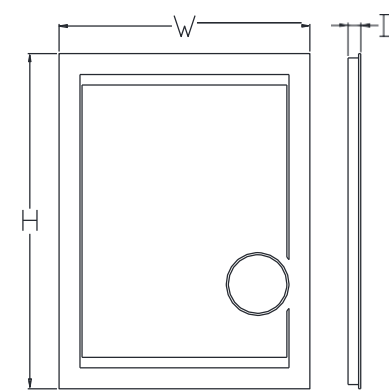

Features:

- Copper free mirror with safety film back
- LED color temperature changing 2700-6500K
- Integrated magnifying mirror
- Heating pad
- Sensor Switch

Item Code	Width	Height	Depth
MLF6080S-M	600	800	30
MLF1060S-M	1000	600	30
MLF1260S-M	1200	600	30