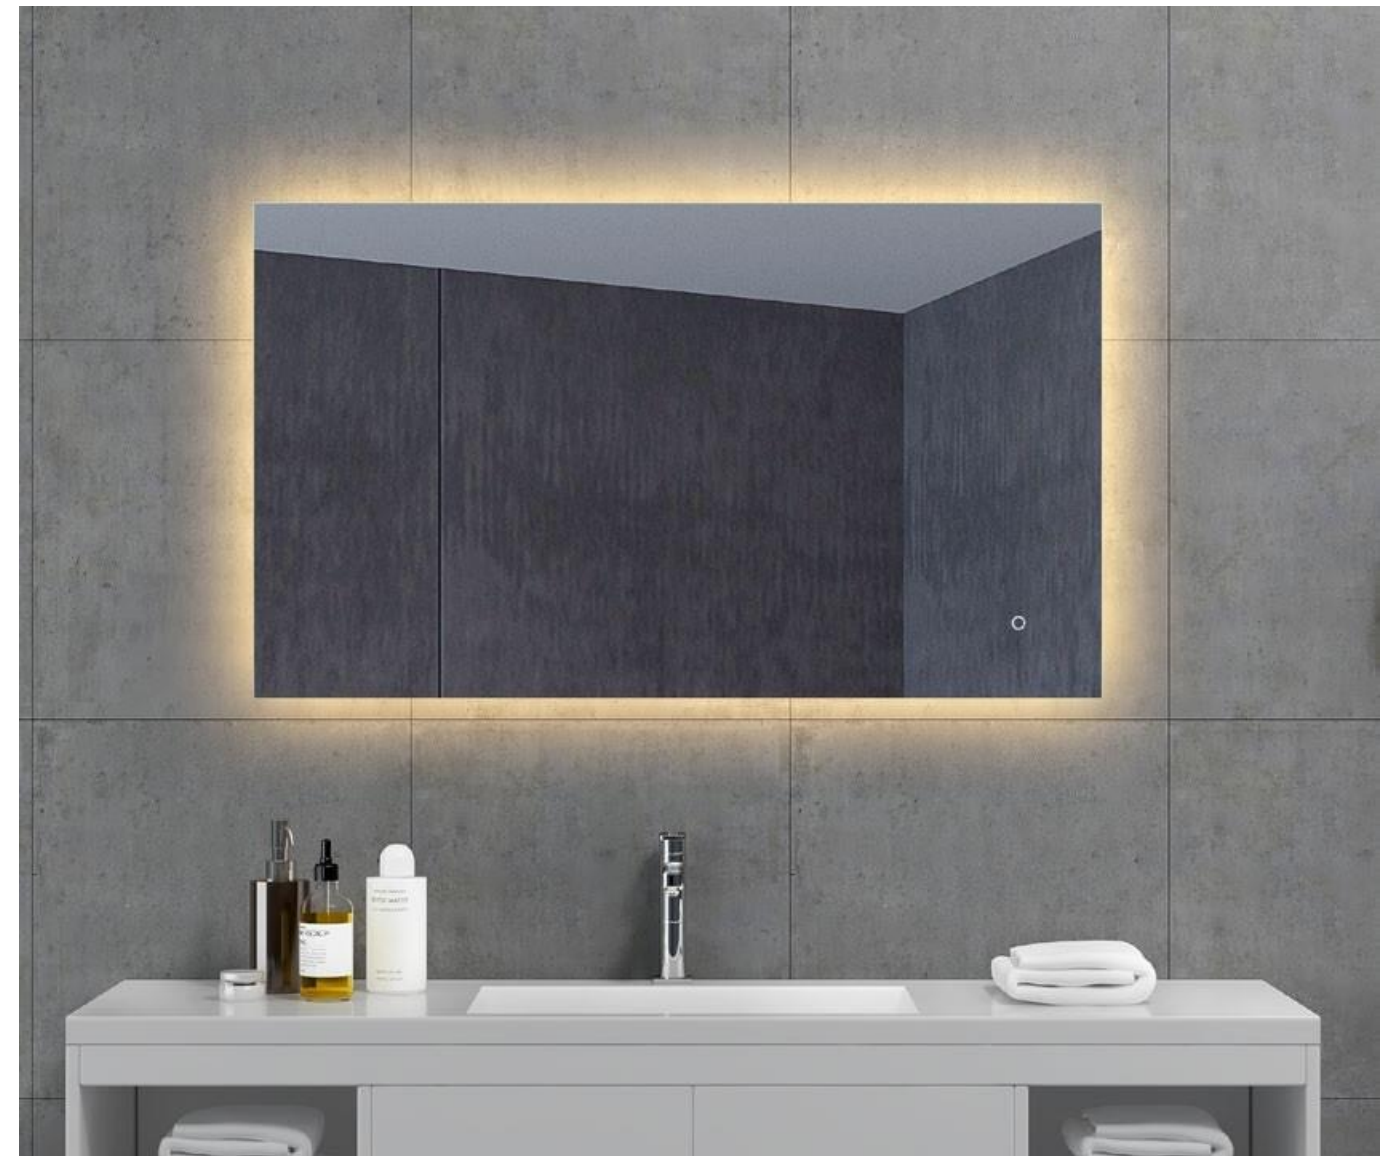

Item Code	Width	Height	Depth
MLE6070D-M	600	700	30
MLE8070D-M	800	700	30
MLE1070D-M	1000	700	30
MLE1270D-M	1200	700	30
MLE1470D-M	1400	700	30

- Features:**
- Copper free mirror with safety film back
 - LED color temperature changing 2700-6500K
 - Acrylic diffused LED lighting
 - Heating pad
 - Touch Switch

Item Code	Width	Height	Depth
MLR4080D	400	800	30
MLR6080D	600	800	30
MLR8080D	800	800	30
MLR1080D	1000	800	30
MLR1280D	1200	800	30
MLR1480D	1400	800	30
MLR1680D	1600	800	30

Features:

- Copper free mirror with safety film back
- LED color temperature changing 2700-6500K
- Acrylic diffused LED lighting
- Heating pad
- Touch Switch