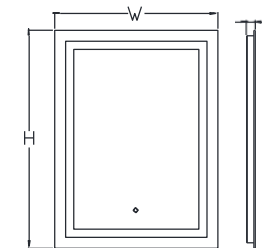

Features:

- Copper free mirror with safety film back
- LED color temperature changing 2700-6500K
- Heating pad
- Touch Switch

Item Code	Width	Height	Depth
MMC5070S	500	700	30
MMC6080S	600	800	30
MMC8080S	800	800	30
MMC1080S	1000	800	30
MMC1280S	1200	800	30
MMC1480S	1400	800	30
MMC1680S	1600	800	30
MMC1880S	1800	800	30