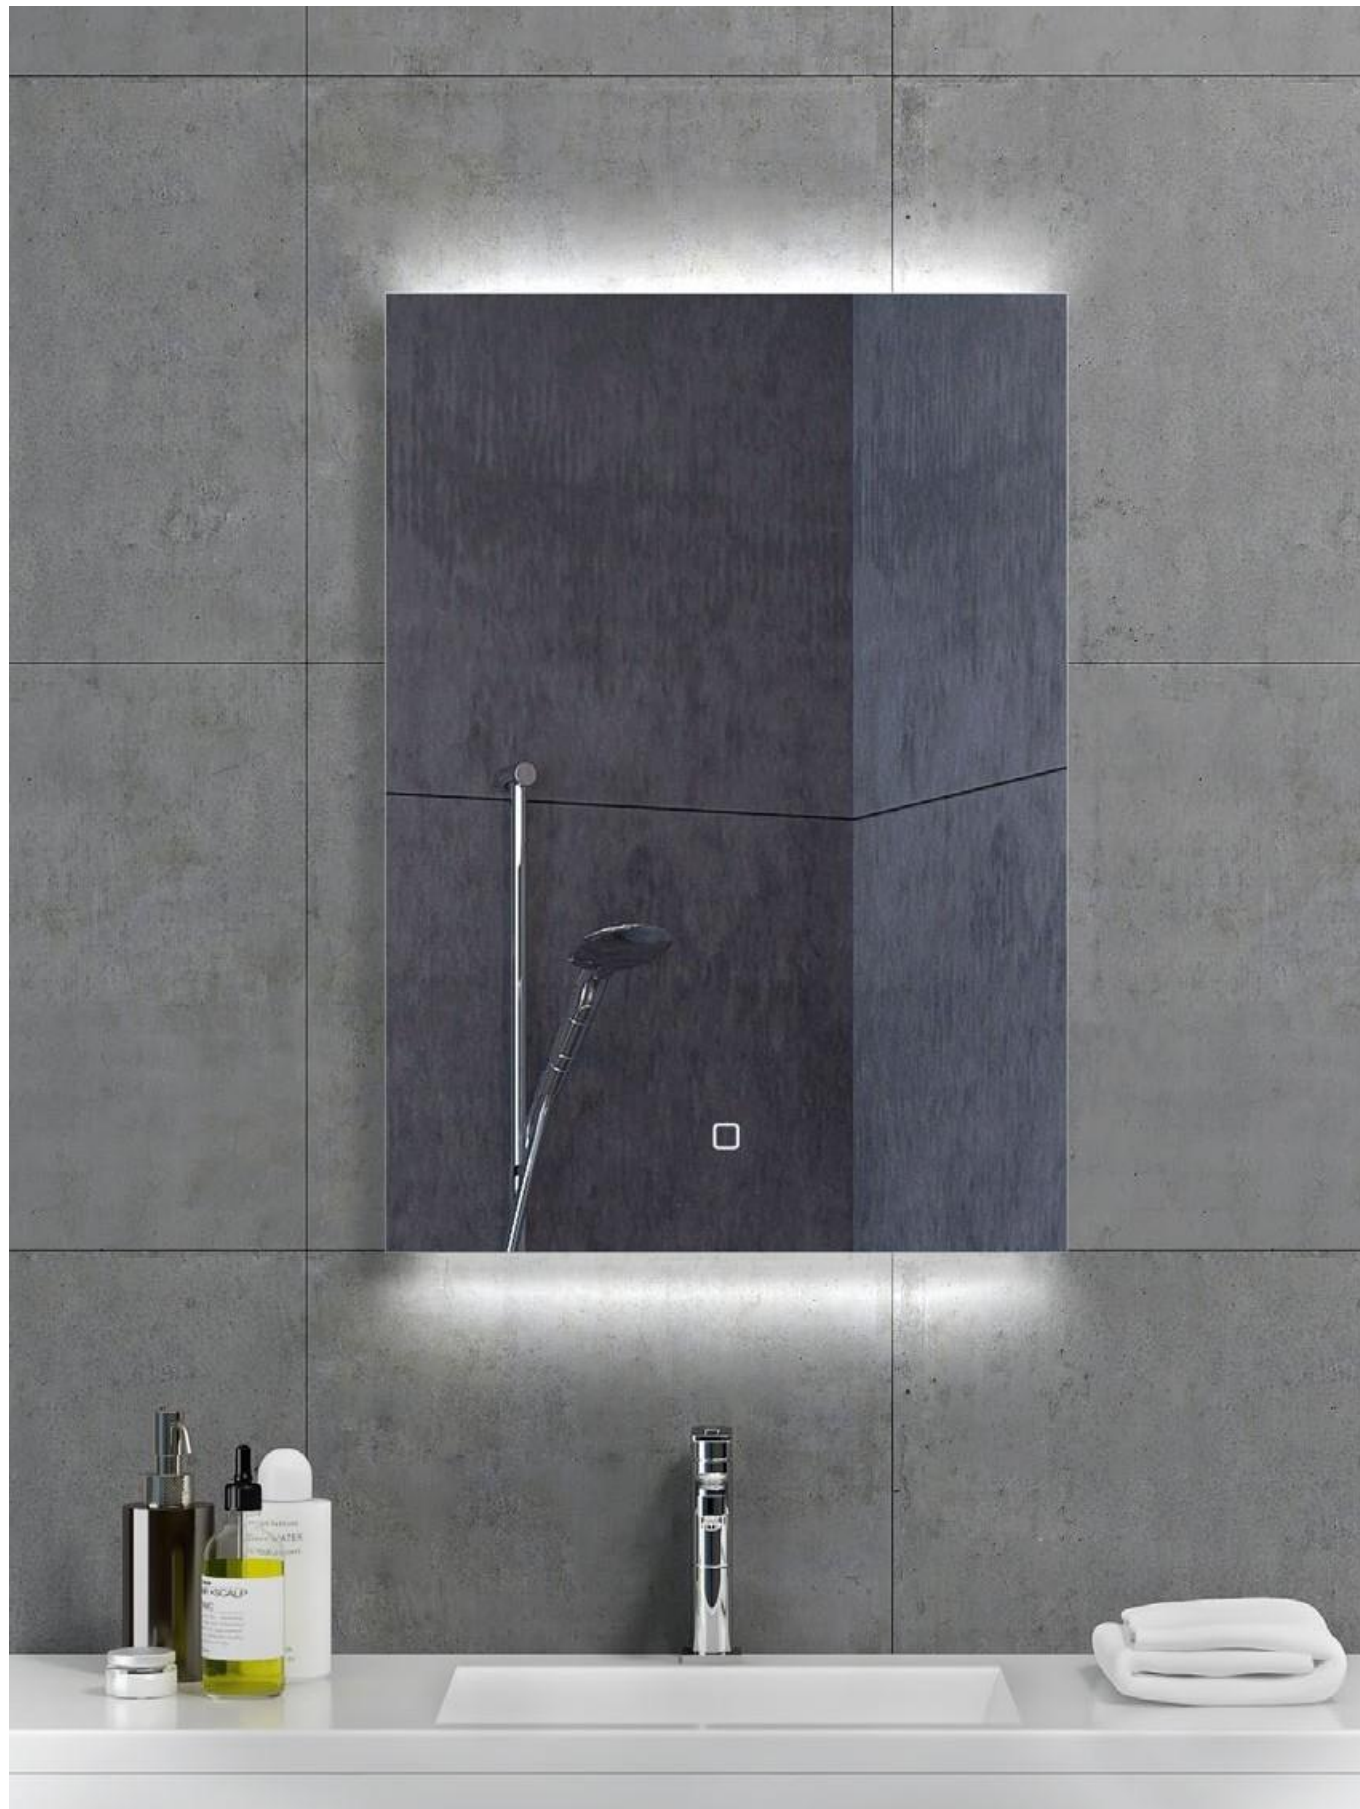

Features:

- Copper free mirror with safety film back
- LED color temperature changing 2700-6500K
- Heating pad
- Touch Switch