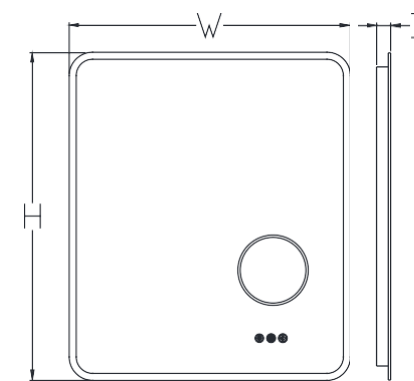

Features:

- Copper free mirror with safety film back
- LED color temperature changing & Intensity dimming
- Integrated magnifying mirror
- Heating pad
- Touch Switch

Item Code	Width	Height	Depth
MLE6070D-M	600	700	30
MLE8070D-M	800	700	30
MLE1070D-M	1000	700	30
MLE1270D-M	1200	700	30
MLE1470D-M	1400	700	30