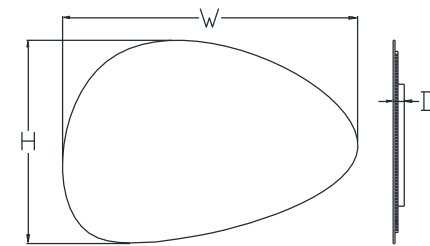

Features:

- Copper free mirror with safety film back
- LED color temperature changing 2700-6500K
- Heating pad
- IR Sensor Switch

Item Code	Width	Height	Depth
MRD8055P	800	550	30
MRD1280P	1200	800	30