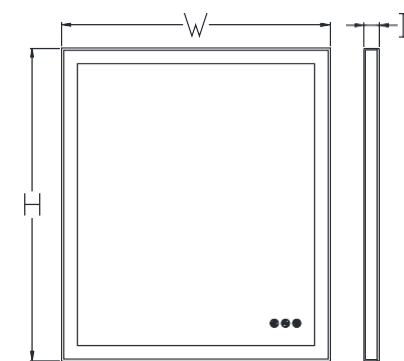

Item Code	Width	Height	Depth
MLY5070S	500	700	34
MLY6070S	600	700	34
MLY8070S	800	700	34
MLY1070S	1000	700	34
MLY1270S	1200	700	34
MLY1470S	1400	700	34