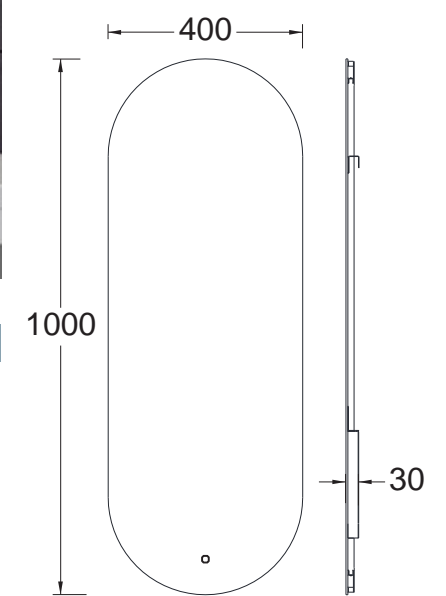

Features:

- Copper free mirror with safety film back
- LED color temperature changing 2700-6500K
- Acrylic diffused LED lighting
- Heating pad
- Touch Switch

MLR4010U