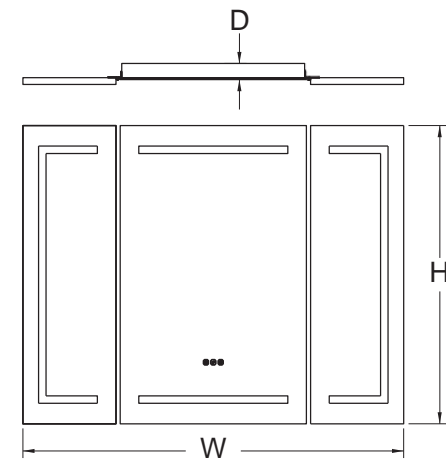

Features:

- Copper free mirror with safety film back
- LED color temperature changing 2700-6500K
- Foldable side mirrors
- Heating pad
- Touch Switch

Item Code	Width	Height	Depth
MMF1080S	1000	800	43
MMF1280S	1200	800	43