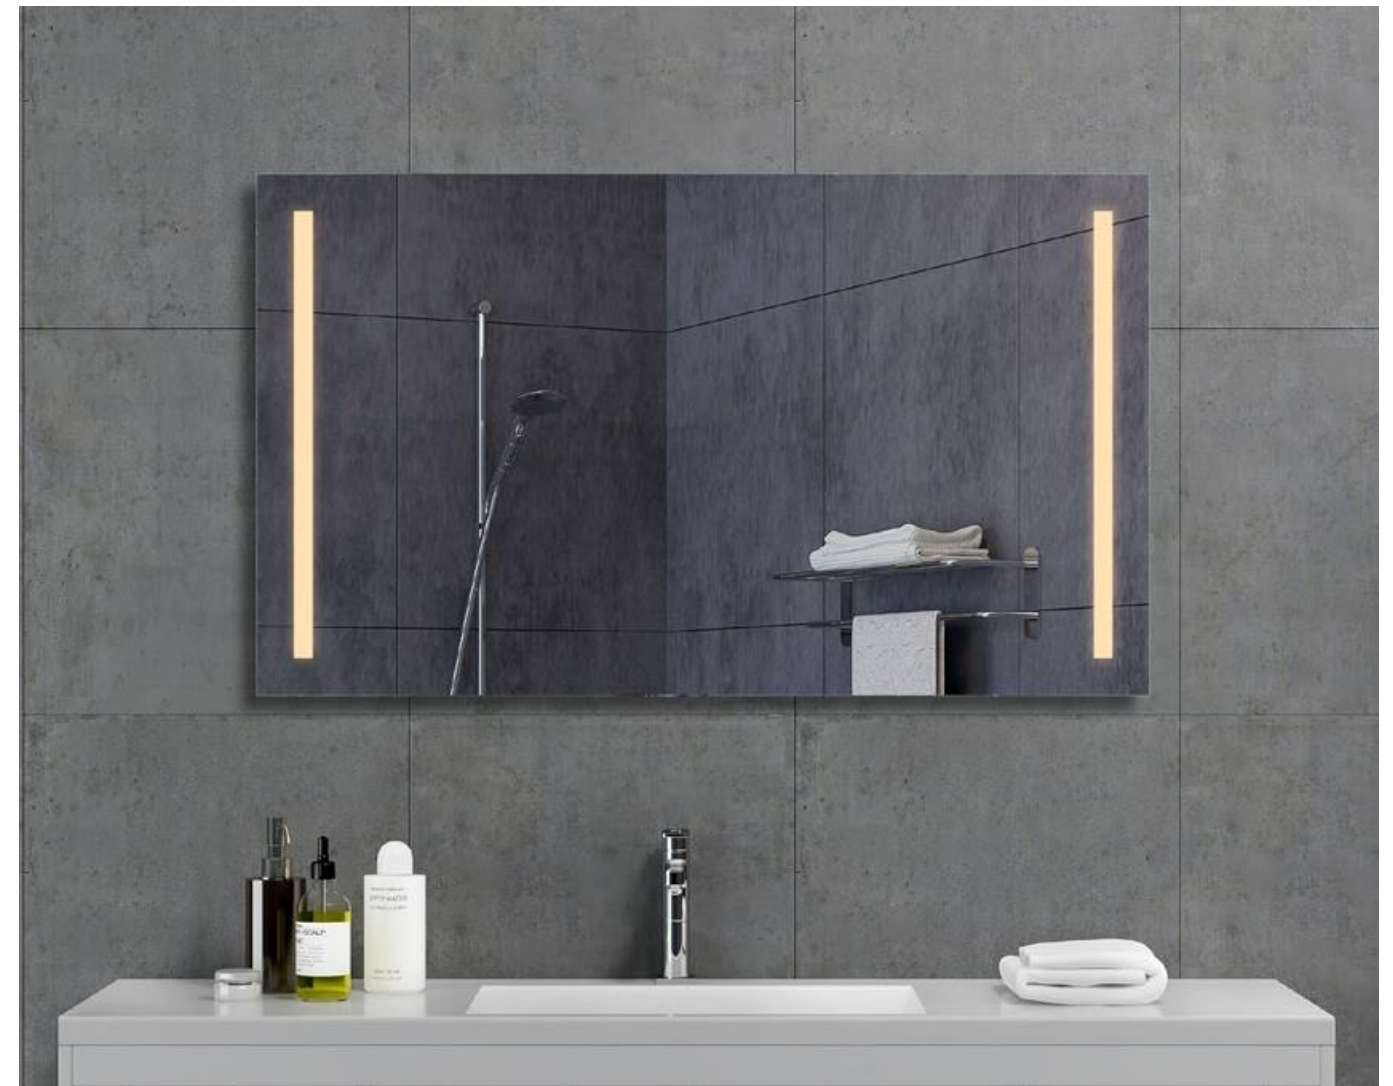

Features:

- Copper free mirror with safety film back
- LED color temperature changing 2700-6500K
- Heating pad
- IR Sensor Switch