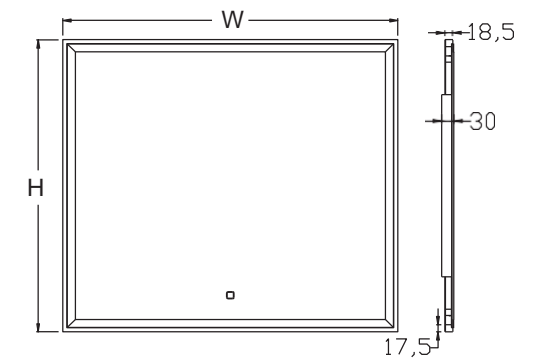

Item Code	Width	Height	Depth
MLE5070V-S	521	721	30
MLE6070V-S	621	721	30
MLE8070V-S	821	721	30
MLE1070V-S	1021	721	30
MLE1270V-S	1221	721	30