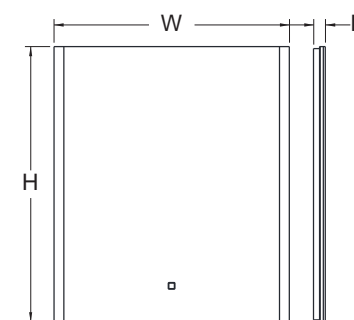

Item Code	Width	Height	Depth
MRL6070S	600	700	30
MRL8070S	800	700	30
MRL1070S	1000	700	30
MRL1270S	1200	700	30