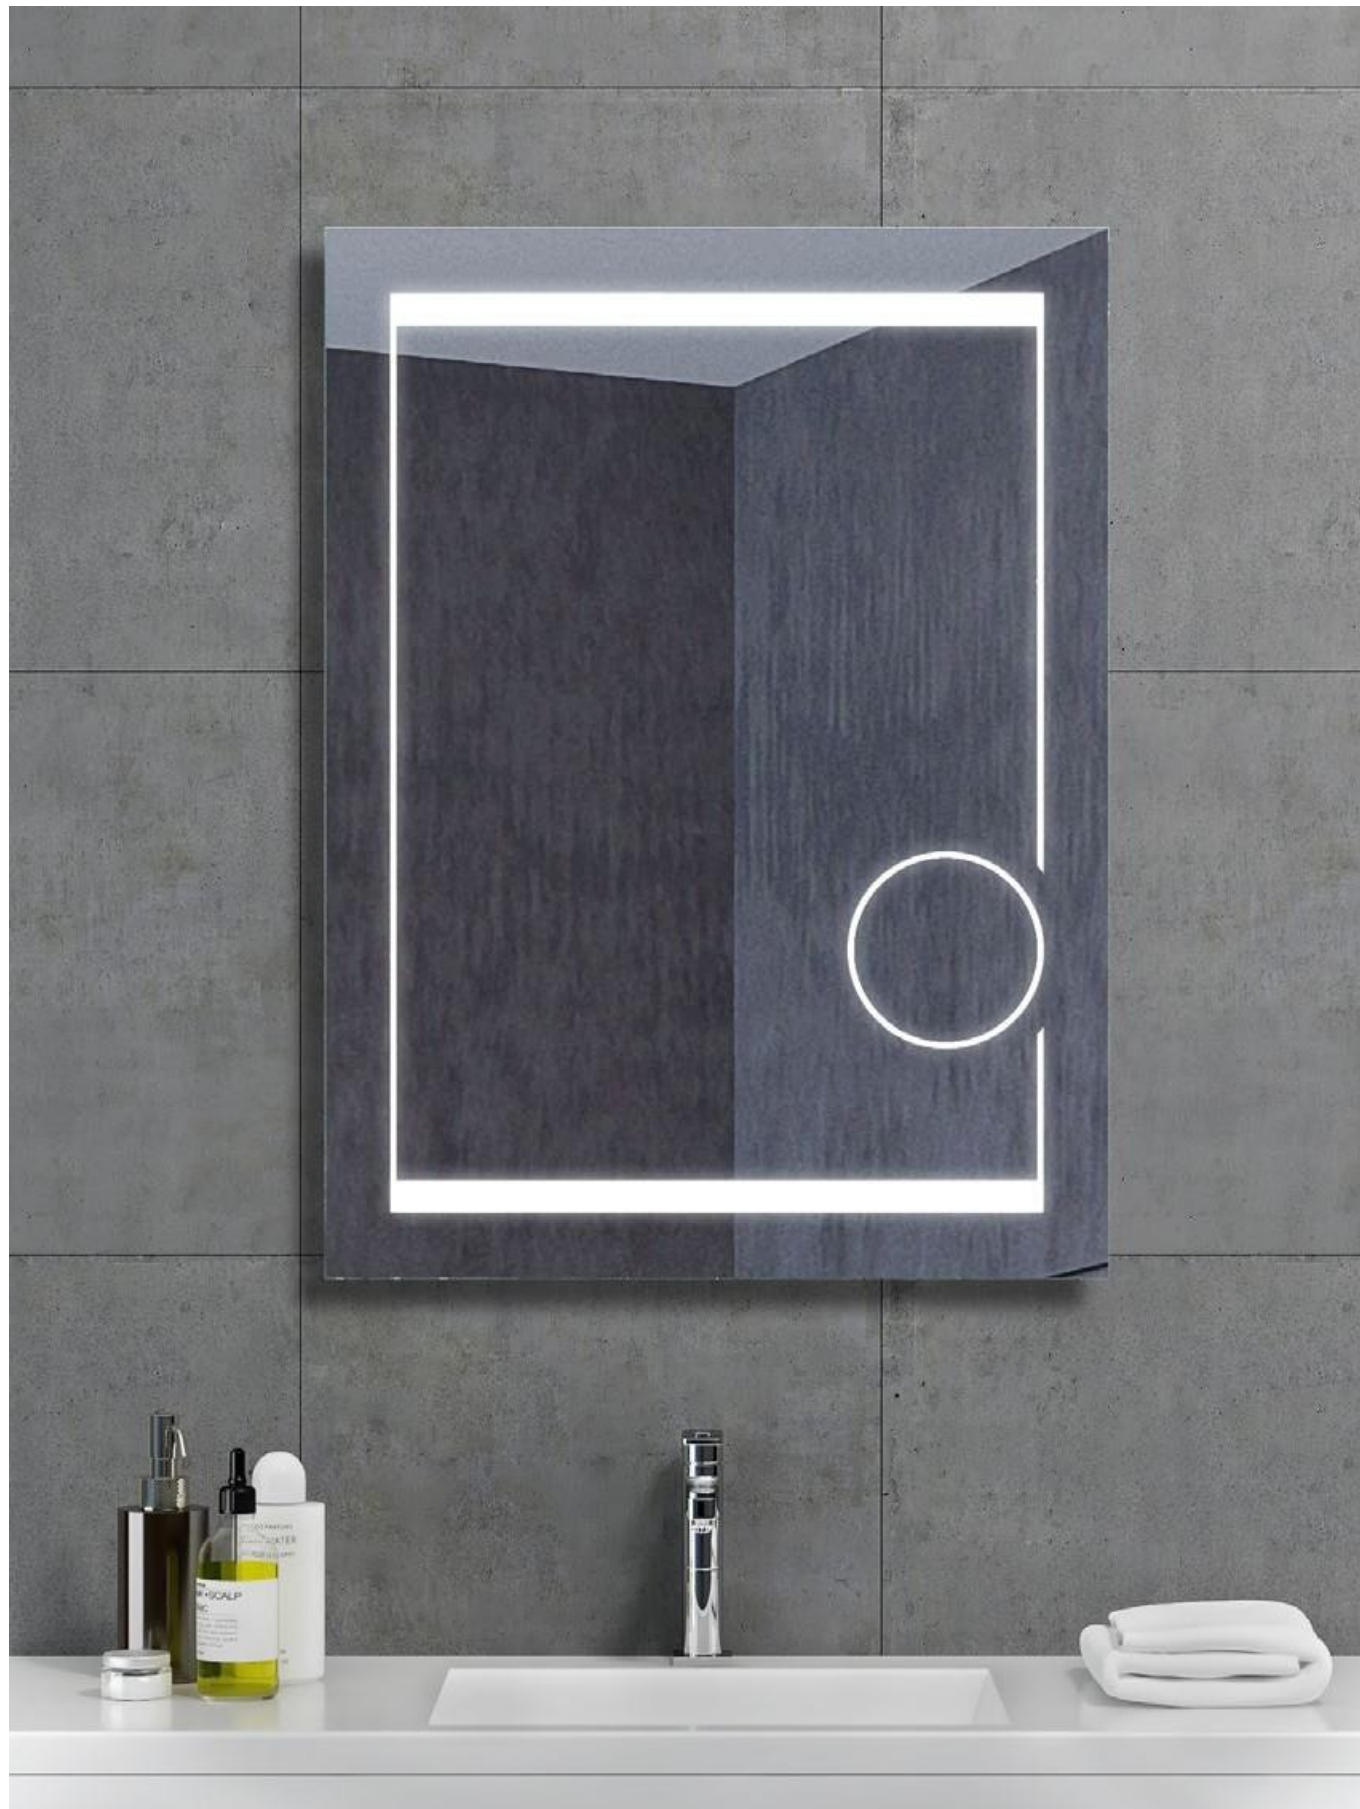

Item Code	Width	Height	Depth
MLC6070S	600	700	30
MLC8070S	800	700	25
MLC1070S	1000	700	25
MLC1270S	1200	700	25
MLC1470S	1400	700	25

Features:

- Copper free mirror with safety film back
- LED color temperature changing 2700-6500K
- Heating pad
- Touch Switch

Item Code	Width	Height	Depth
MTE6070D	600	700	30
MTE8070D	800	700	30
MTE1070D	1000	700	30
MTE1270D	1200	700	30

Features:

- Copper free mirror with safety film back
- LED color temperature changing 2700-6500K
- Heating pad
- Touch Switch

Item Code	Width	Height	Depth
MLL5070S	500	700	30
MLL8060S	800	600	30
MLL8070S	800	700	30
MLL1070S	1000	700	30
MLL1270S	1200	700	30
MLL1470S	1400	700	30

Features:

- Copper free mirror with safety film back
- LED color temperature changing 2700-6500K
- Integrated magnifying mirror
- Heating pad
- Sensor Switch