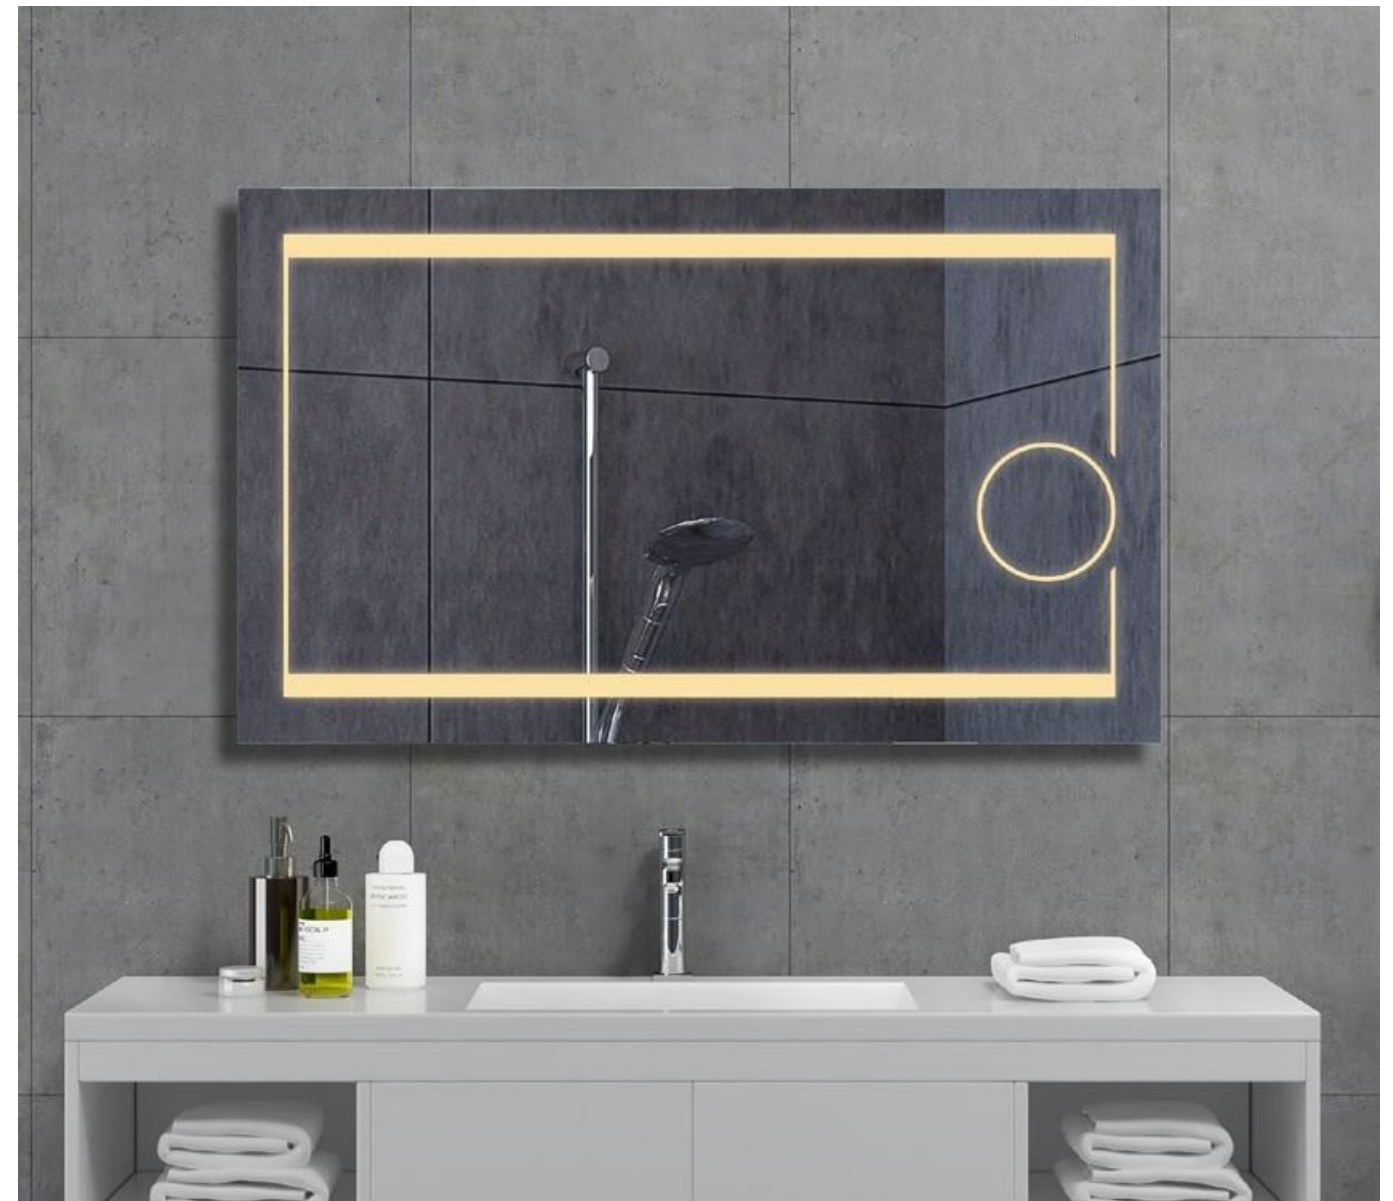

Item Code	Width	Height	Depth
MLC6070S	600	700	30
MLC8070S	800	700	25
MLC1070S	1000	700	25
MLC1270S	1200	700	25
MLC1470S	1400	700	25

Features:

- Copper free mirror with safety film back
- LED color temperature changing 2700-6500K
- Heating pad
- Touch Switch

Item Code	Width	Height	Depth
MTE6070D	600	700	30
MTE8070D	800	700	30
MTE1070D	1000	700	30
MTE1270D	1200	700	30

Features:

- Copper free mirror with safety film back
- LED color temperature changing 2700-6500K
- Heating pad
- Touch Switch

Item Code	Width	Height	Depth
MLL5070S	500	700	30
MLL8060S	800	600	30
MLL8070S	800	700	30
MLL1070S	1000	700	30
MLL1270S	1200	700	30
MLL1470S	1400	700	30

Features:

- Copper free mirror with safety film back
- LED color temperature changing 2700-6500K
- Integrated magnifying mirror
- Heating pad
- Sensor Switch