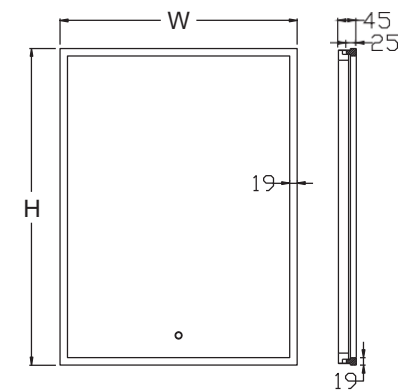

Item Code	Diameter	Depth
MLE06T-R	600	45
MLE08T-R	800	45
MLE10T-R	1000	45
MLE12T-R	1200	45

Features:

- Copper free mirror with safety film back
- LED color temperature changing 2700-6500K
- Acrylic diffused LED lighting
- Heating pad
- Touch switch
- IP44 Rating