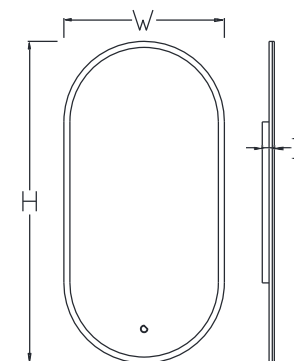

Item Code	Width	Height	Depth
MLE4080U	400	800	30
MLE6080U	600	800	30
MLE1065U	1000	650	30
MLE1265U	1200	650	30