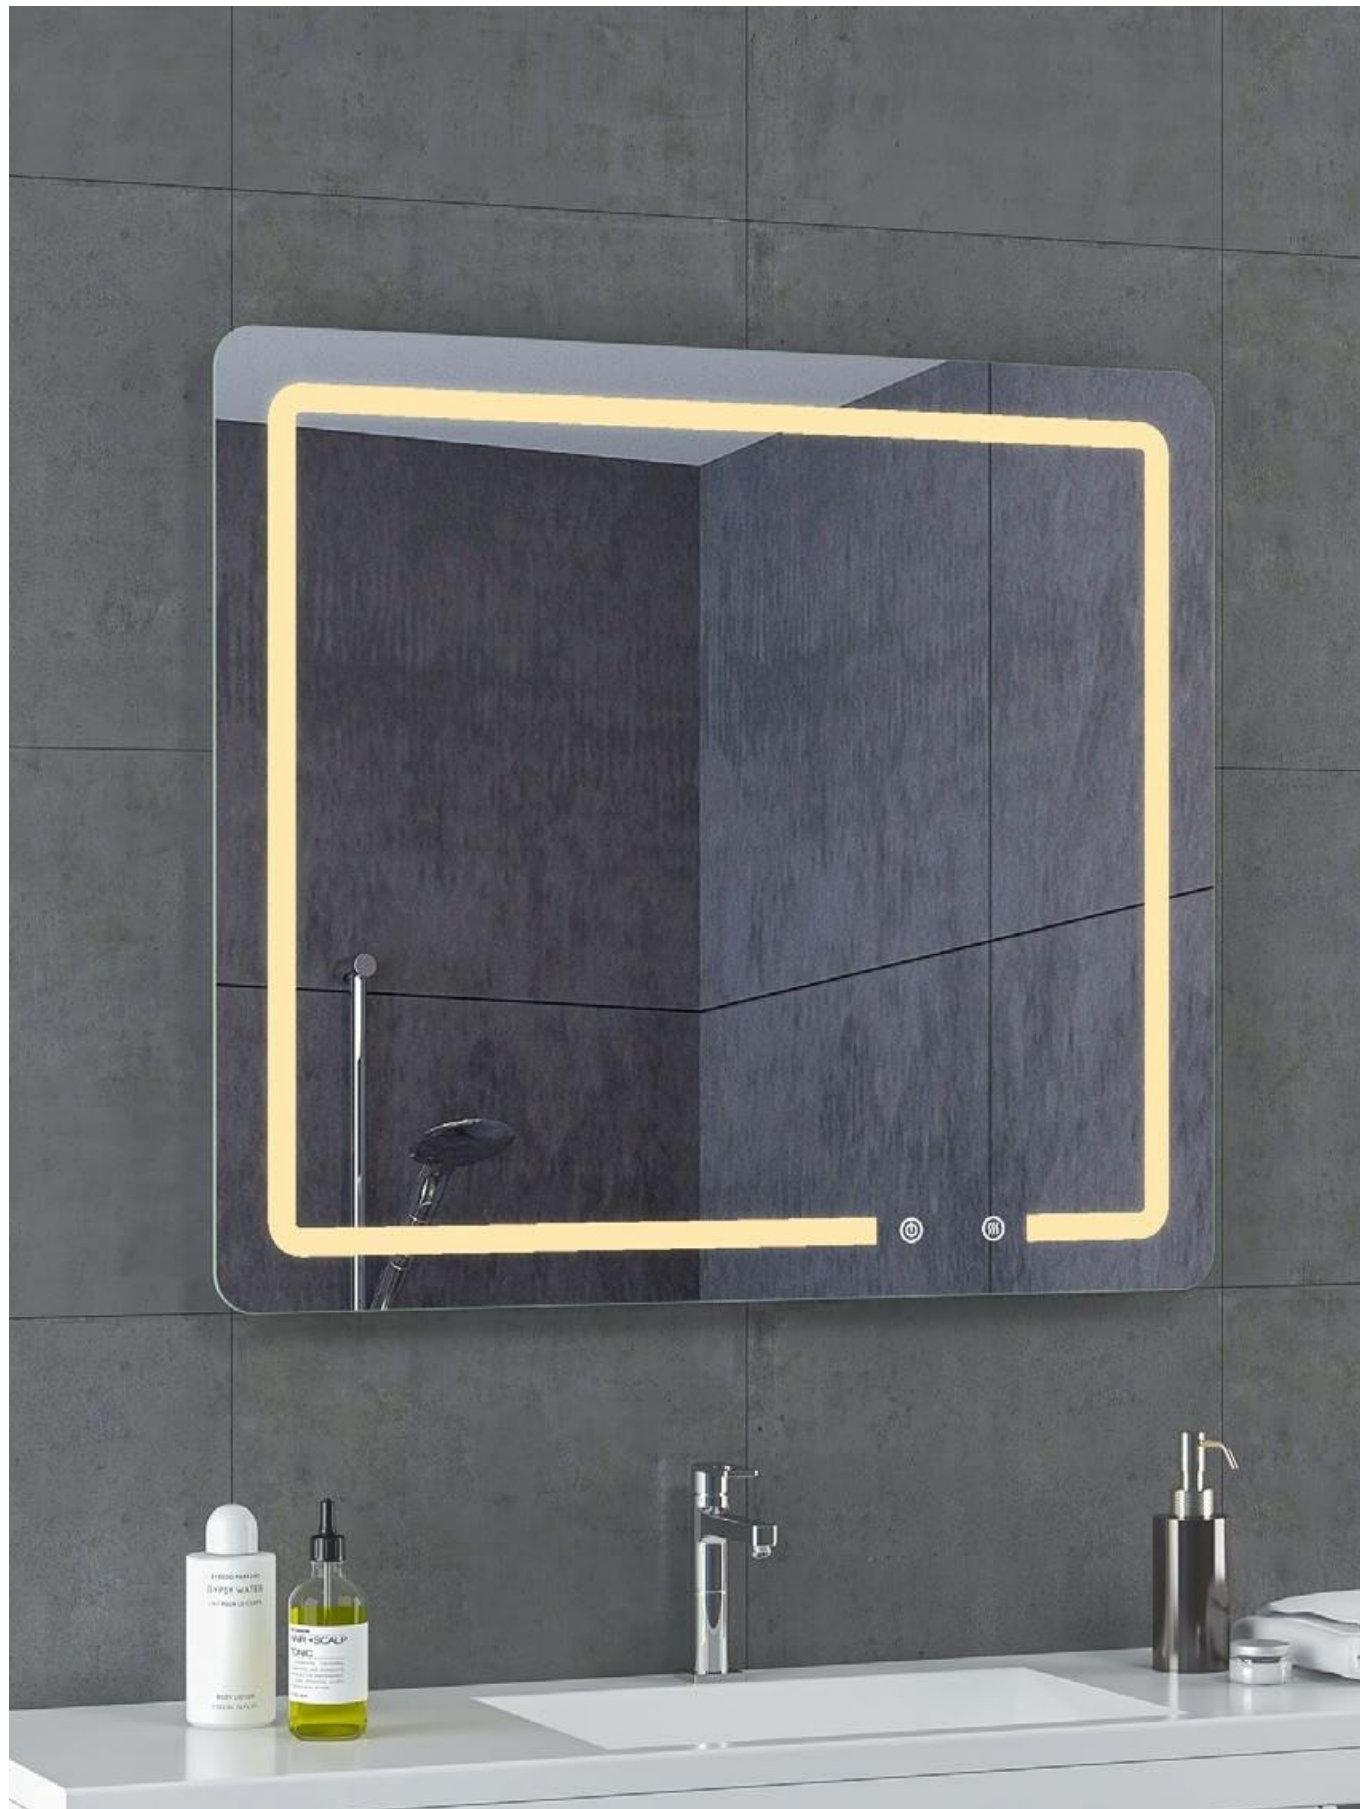

Features:

- Copper free mirror with safety film back
- LED color temperature changing 2700-6500K
- Heating pad
- Touch Switch