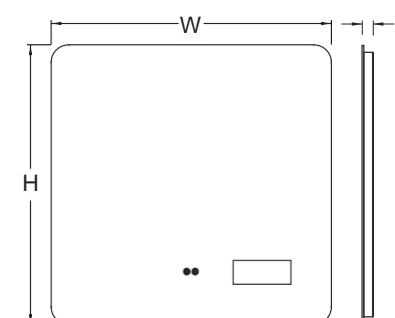

Features:

- Copper free mirror with safety film back
- LED color temperature changing & Intensity dimming
- Acrylic diffused LED lighting
- Digital display-Temperature, Time and date
- Wifi connection
- Heating pad
- Touch Switch

Item Code	Width	Height	Depth
MPC6080D-W	600	800	30
MPC8080D-W	800	800	30
MPC1080D-W	1000	800	30
MPC1280D-W	1200	800	30