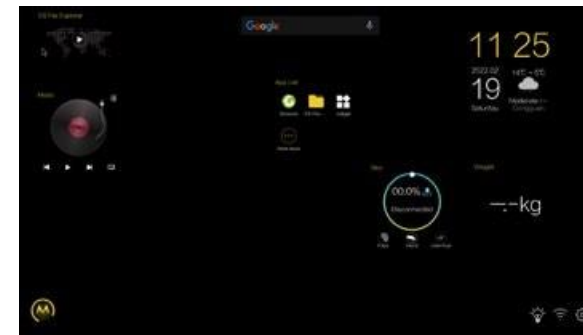

Item Code	Width	Height	Depth
MCD5070S	500	700	31.5
MCD6080S	600	800	31.5
MCD1080S	1000	800	31.5
MCD1280S	1200	800	31.5

UI introduction

mirror mode: Double-click the main interface of the blank area, you can switch to mirror mode, Similarly, double-click to return to the main page.