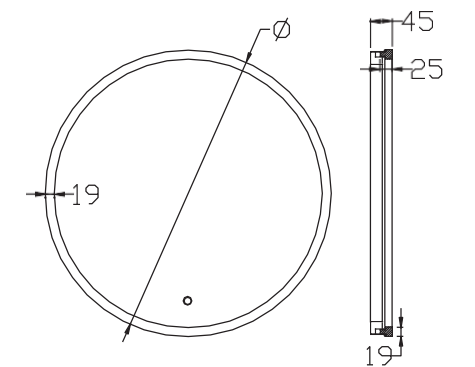

Item Code	Diameter	Depth
MLE06T-R	600	45
MLE08T-R	800	45
MLE10T-R	1000	45
MLE12T-R	1200	45

Features:

- Copper free mirror with safety film back
- LED color temperature changing 2700-6500K
- Acrylic diffused LED lighting
- Heating pad
- Touch switch
- IP44 Rating

Item Code	Width	Height	Depth
MLE5070T-S	500	700	45
MLE6080T-S	600	800	45
MLE8080T-S	800	800	45
MLE1080T-S	1000	800	45
MLE1280T-S	1200	800	45

Features:

- Copper free mirror with safety film back
- LED color temperature changing 2700-6500K
- Acrylic diffused LED lighting
- Heating pad
- Touch switch
- IP44 Rating