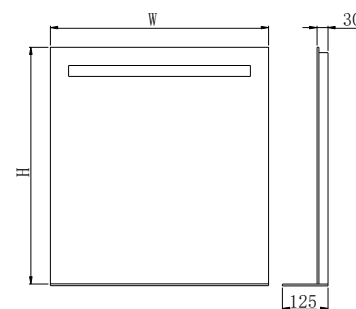

Item Code	Width	Height	Depth
MTD6065S-ZU	600	650	125
MTD8065S-ZU	800	650	125
MTD1065S-ZU	1000	650	125
MTD1265S-ZU	1200	650	125