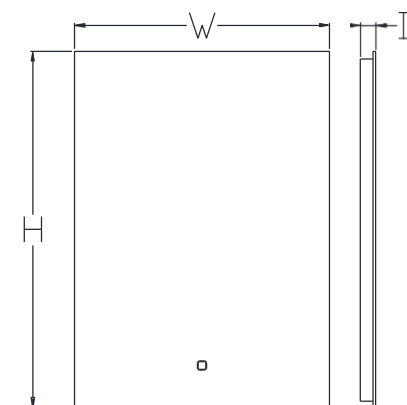

Item Code	Width	Height	Depth
MPT5070S	500	700	30
MPT6070S	600	700	30
MPT8070S	800	700	30
MPT1070S	1000	700	30
MPT1270S	1200	700	30
MPT1470S	1400	700	30
MPT1670S	1600	700	30