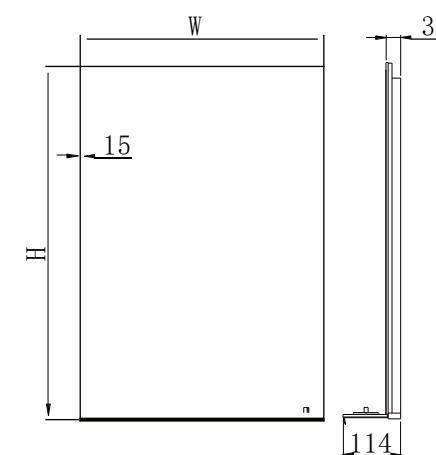

Item Code	Width	Height	Depth
MWS5070S	500	700	30
MWS6070S	600	700	30
MWS8070S	800	700	30
MWS1070S	1000	700	30
MWS1270S	1200	700	30