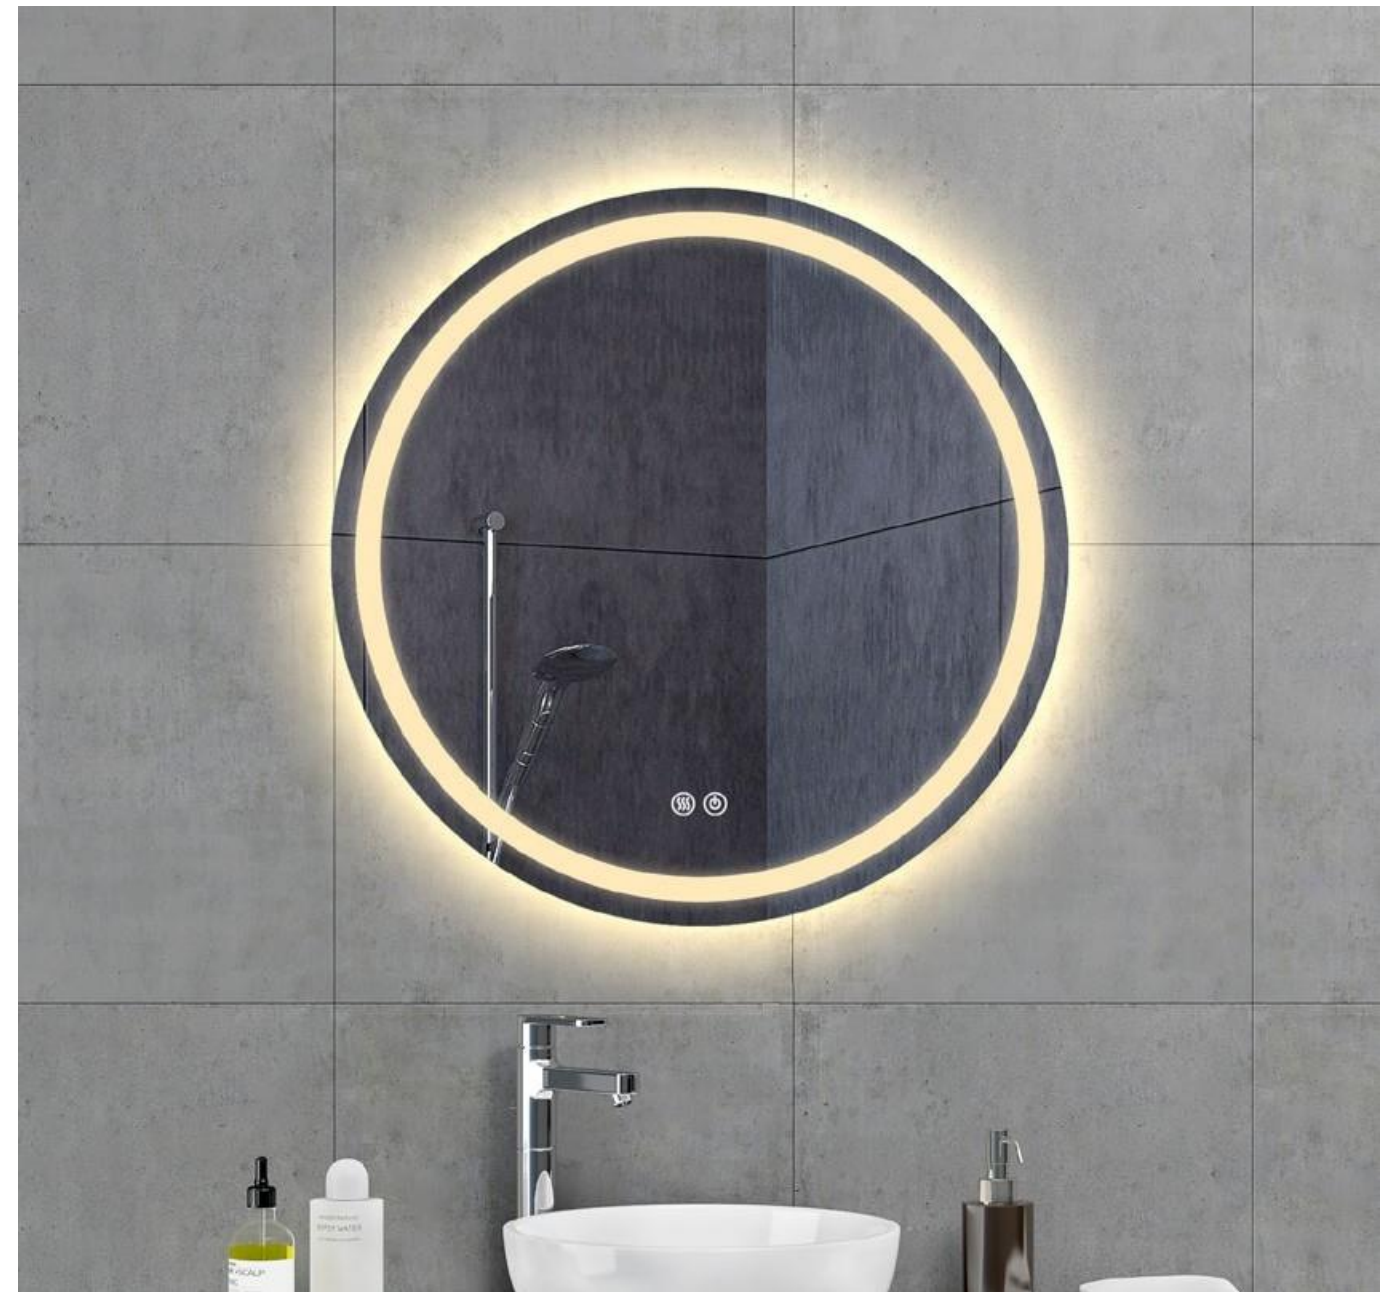

Features:

- Copper free mirror with safety film back
- LED color temperature changing & Intensity Dimming
- Acrylic diffused LED lighting
- Heating pad
- Touch Switch

Item Code	Diameter	Depth
MLF6060R-A	600	30
MLF8080R-A	800	30
MLF9090R-A	900	30
MLF1010R-A	1000	30