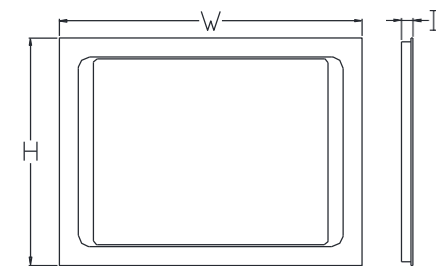

Features:

- Copper free mirror with safety film back
- LED color temperature changing 2700-6500K
- Heating pad
- Sensor Switch

Item Code	Width	Height	Depth
MRF6060S	600	600	30
MRF8060S	800	600	30
MRF1060S	1000	600	30
MRF1260S	1200	600	30