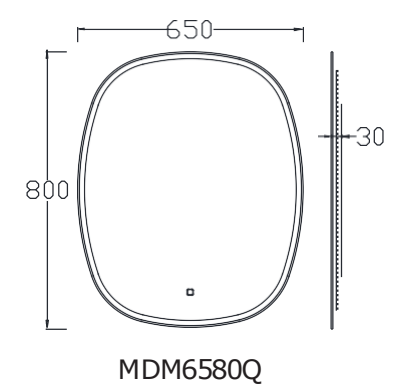

Features:

- Copper free mirror with safety film back
- LED color temperature changing 2700-6500K
- Acrylic diffused LED lighting
- Heating pad
- Touch Switch