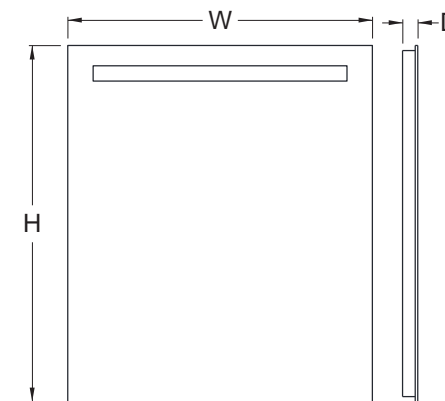

Item Code	Width	Height	Depth
MLT4570S	450	700	30
MLT6070S	600	700	30
MLT8070S	800	700	30
MLT1070S	1000	700	30
MLT1270S	1200	700	30