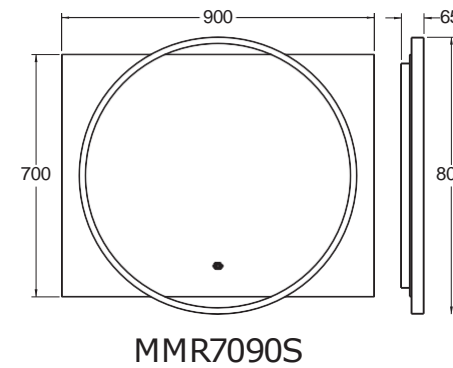

Features:

- Copper free mirror with safety film back
- LED color temperature changing 2700-6500K
- Acrylic diffused LED lighting
- Heating pad
- Touch Switch