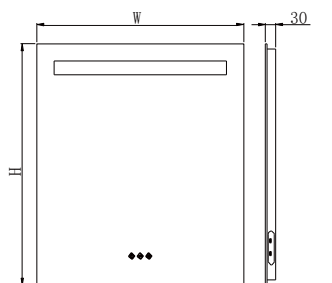

Features:

- Copper free mirror with safety film back
- LED color temperature changing & Intensity dimming
- Heating pad
- Touch switch
- USB charger

Item Code	Width	Height	Depth
MTD4570S-U	450	700	30
MTD6070S-U	600	700	30
MTD8070S-U	800	700	30
MTD1070S-U	1000	700	30
MTD1270S-U	1200	700	30
MTD1470S-U	1400	700	30
MTD1670S-U	1600	700	30