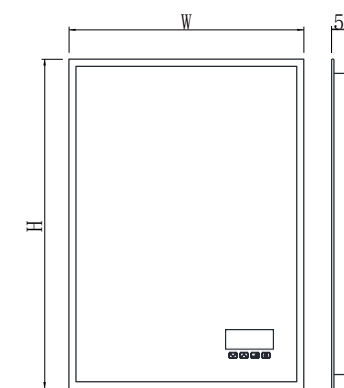

Item Code	Width	Height	Depth
MLE5070S-K	500	700	55
MLE6080S-K	600	800	55
MLE8060S-K	800	600	55
MLE1260S-K	1200	600	55