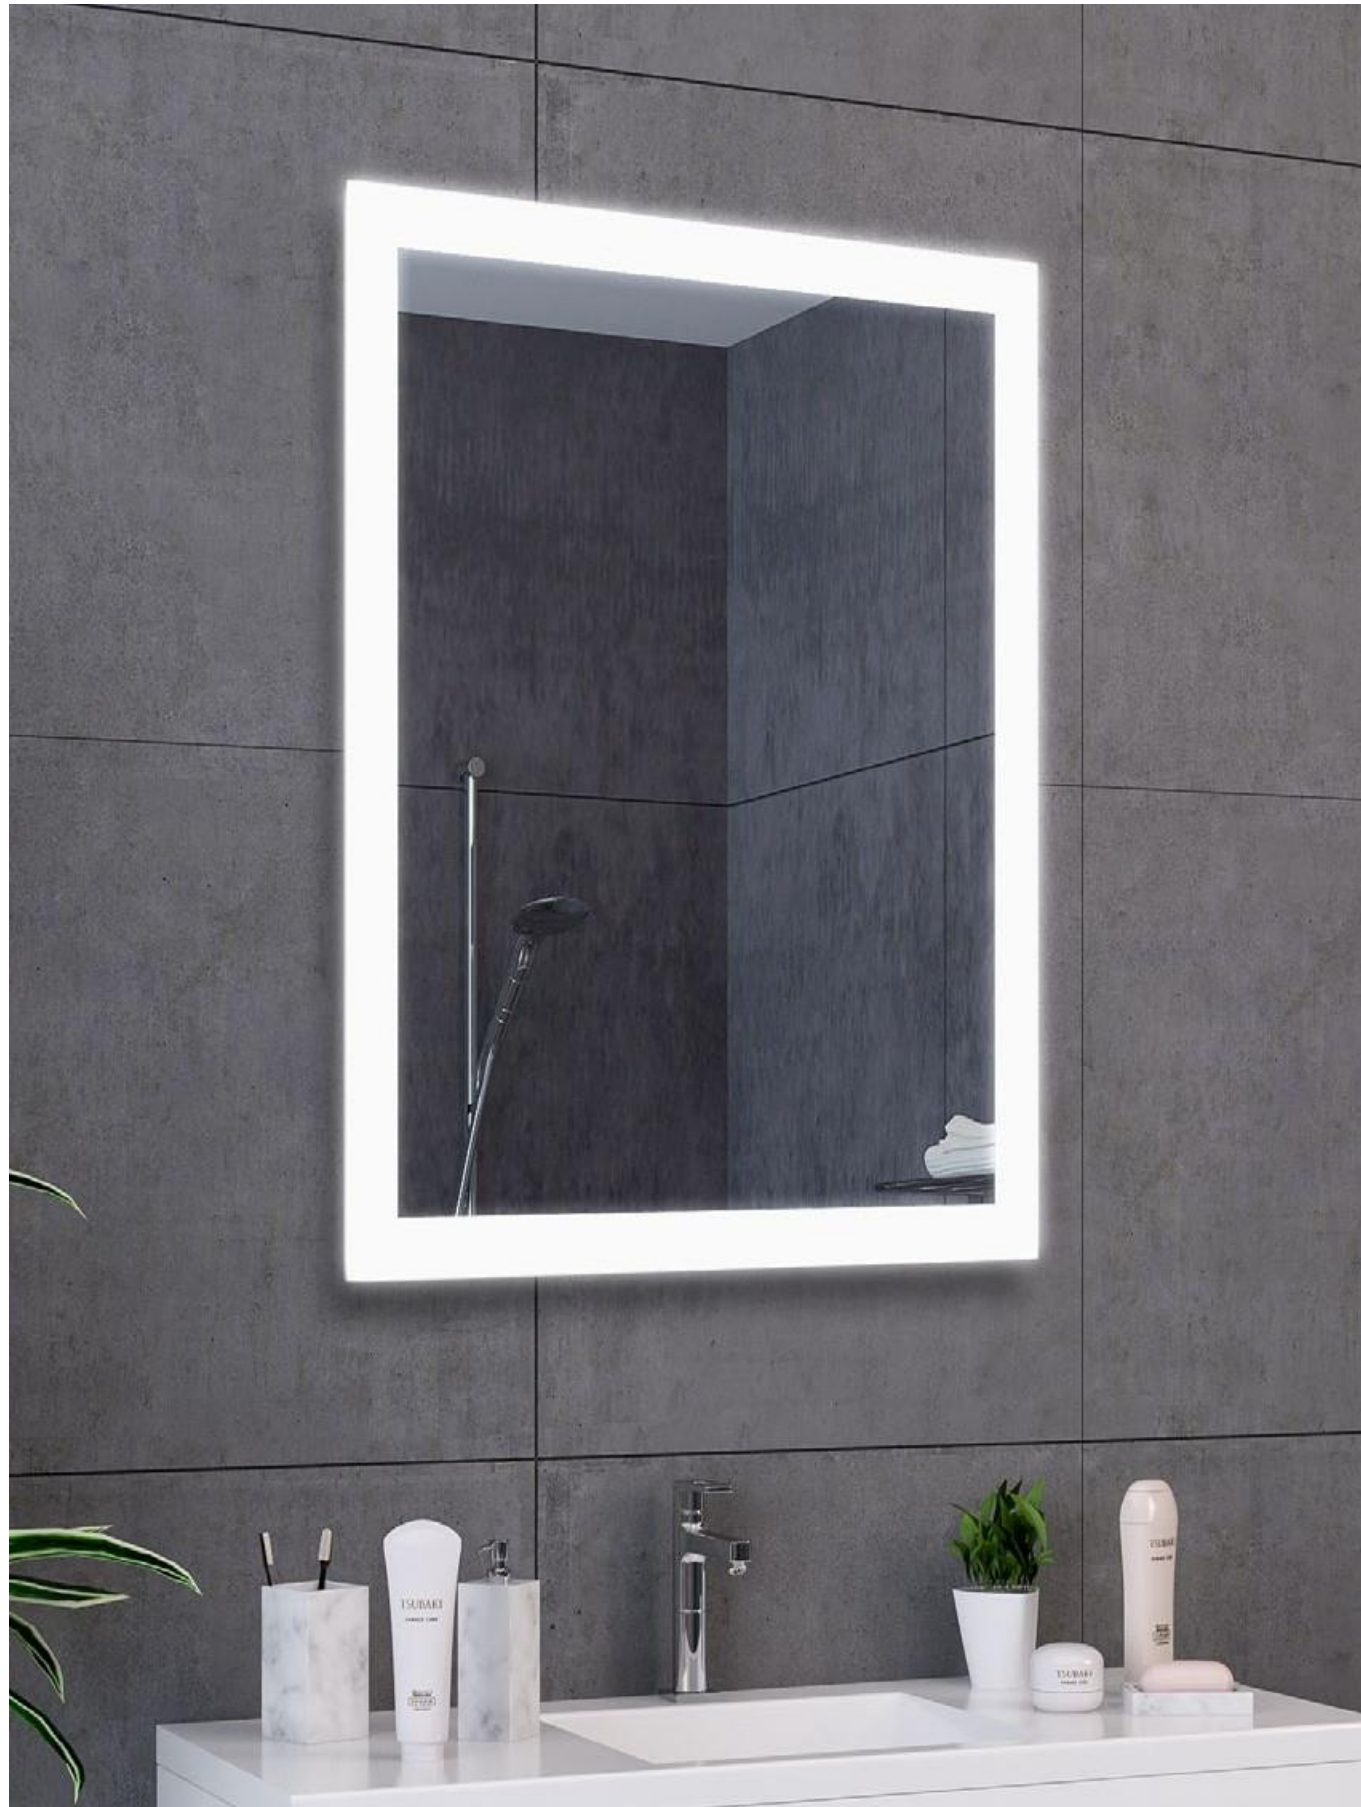

Features:

- Copper free mirror with safety film back
- LED color temperature changing 2700-6500K
- Tapered body
- Heating pad
- Sensor Switch

Item Code	Width	Height	Depth
MLD8065S	800	650	43
MLD1065S	1000	650	43
MLD1265S	1200	650	43
MLD1465S	1400	650	43