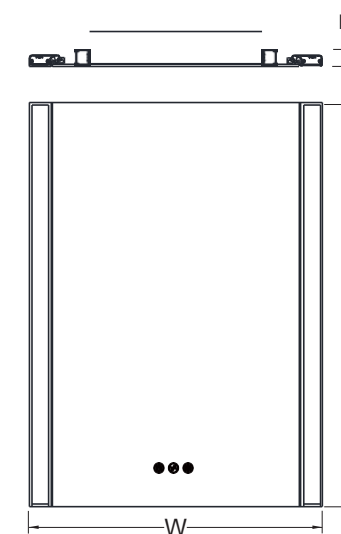

Item Code	Width	Height	Depth	Frame Finish
MLF5070S	500	700	30	Matt Black-MB Matt Gold-MG Chrome-CH
MLF6070S	600	700	30	
MLF8070S	800	700	30	
MLF1070S	1000	700	30	
MLF1270S	1200	700	30	
MLF1470S	1400	700	30