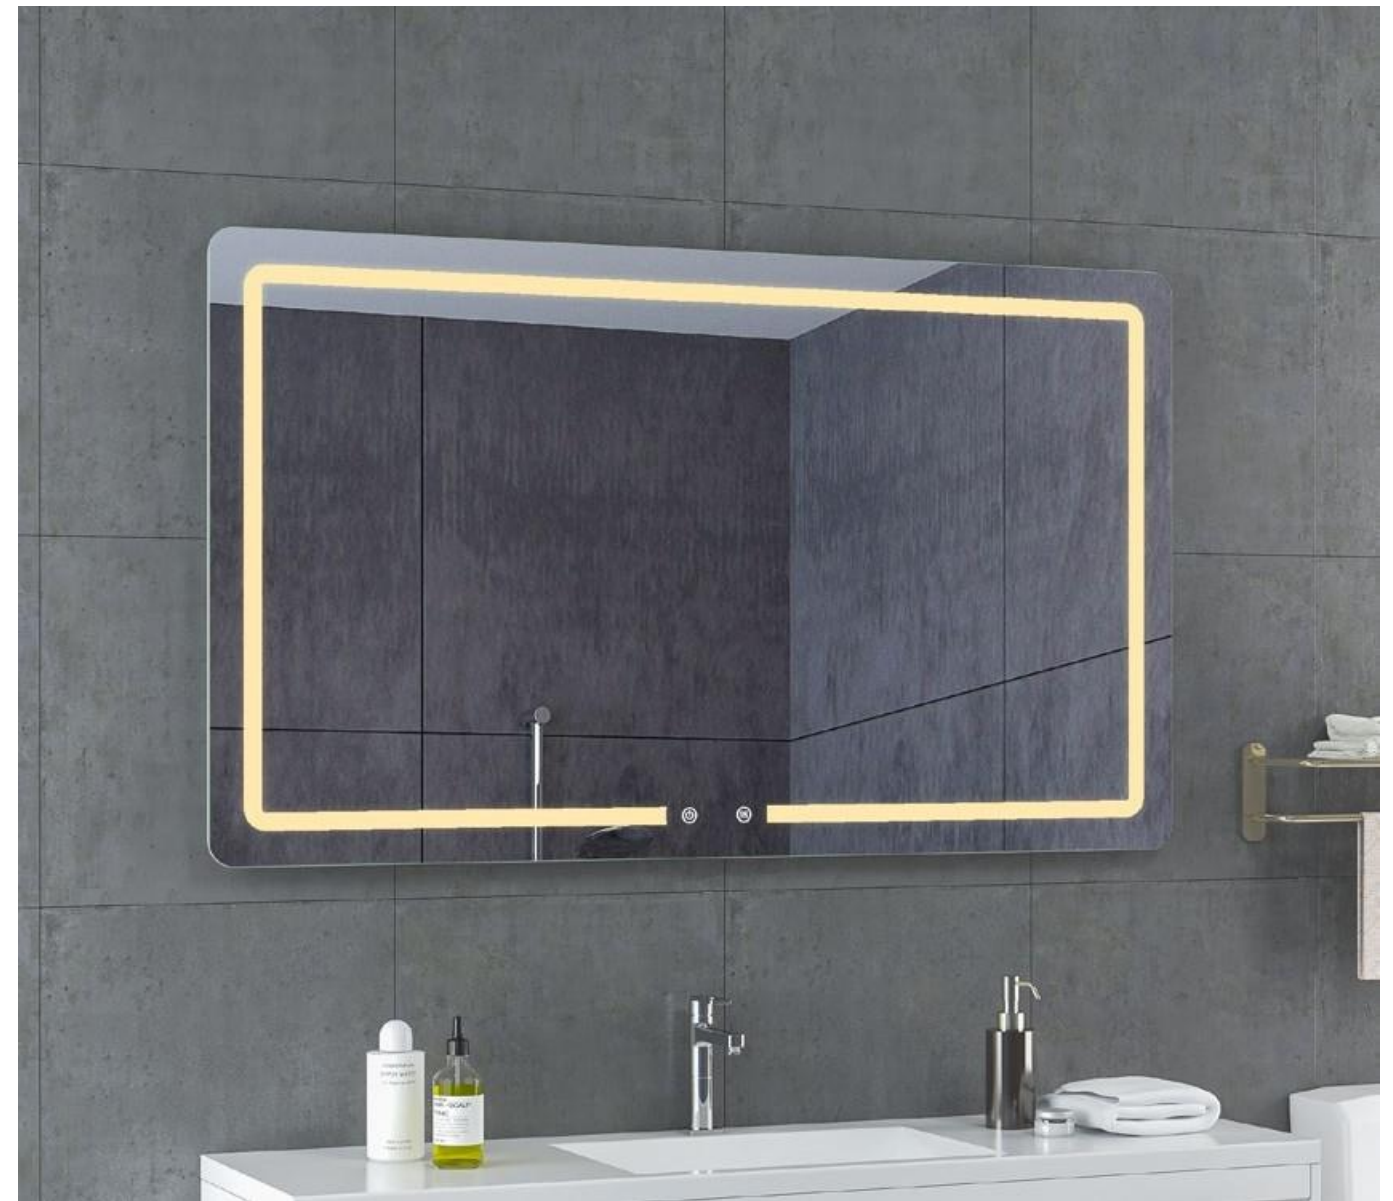

Features:

- Copper free mirror with safety film back
- LED color temperature changing 2700-6500K
- Heating pad
- Touch Switch