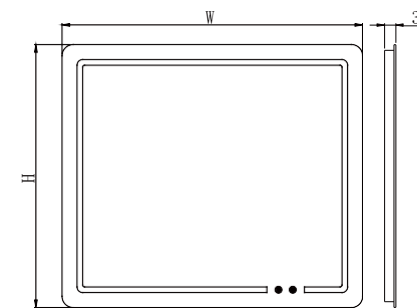

Item Code	Width	Height	Depth
MTE6070D	600	700	30
MTE8070D	800	700	30
MTE1070D	1000	700	30
MTE1270D	1200	700	30