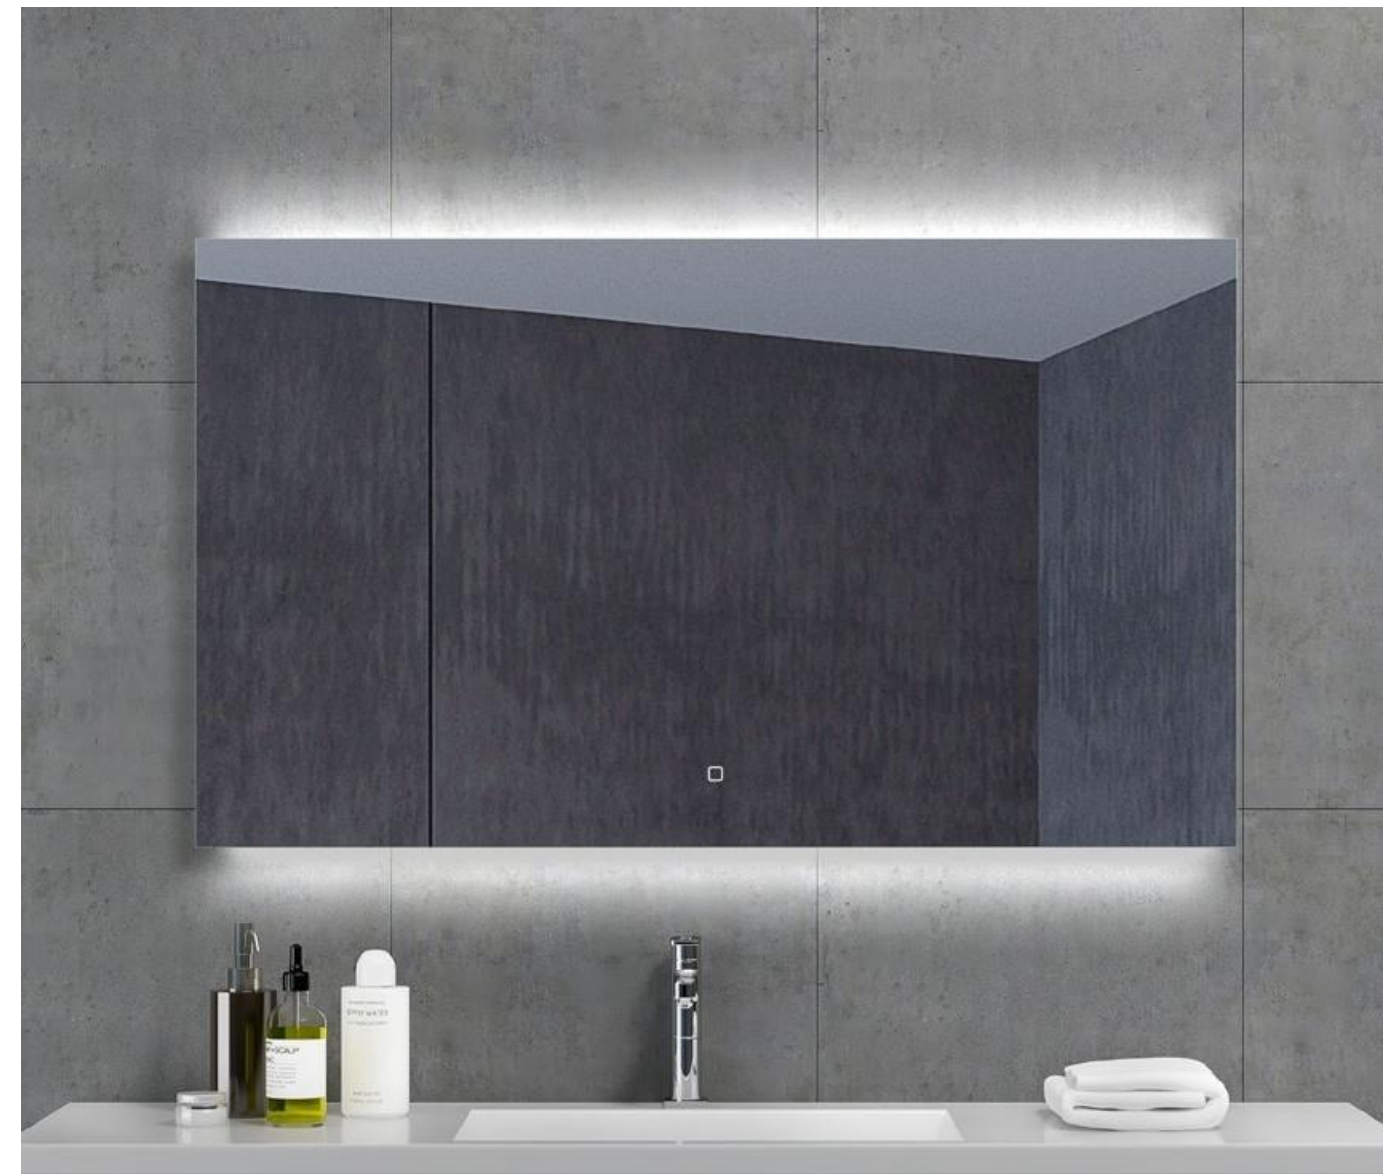

Item Code	Width	Height	Depth
MLE6070D-M	600	700	30
MLE8070D-M	800	700	30
MLE1070D-M	1000	700	30
MLE1270D-M	1200	700	30
MLE1470D-M	1400	700	30

- Features:**
- Copper free mirror with safety film back
 - LED color temperature changing 2700-6500K
 - Acrylic diffused LED lighting
 - Heating pad
 - Touch Switch

Item Code	Width	Height	Depth
MLR4080D	400	800	30
MLR6080D	600	800	30
MLR8080D	800	800	30
MLR1080D	1000	800	30
MLR1280D	1200	800	30
MLR1480D	1400	800	30
MLR1680D	1600	800	30

Features:

- Copper free mirror with safety film back
- LED color temperature changing 2700-6500K
- Acrylic diffused LED lighting
- Heating pad
- Touch Switch

Item Code	Width	Height	Depth
MLR4070S	400	700	30
MLR6070S	600	700	30
MLR8070S	800	700	30
MLR1070S	1000	700	30
MLR1270S	1200	700	30
MLR1470S	1400	700	30
MLR1670S	1600	700	30

Features:

- Copper free mirror with safety film back
- LED color temperature changing 2700-6500K
- Heating pad
- Touch Switch