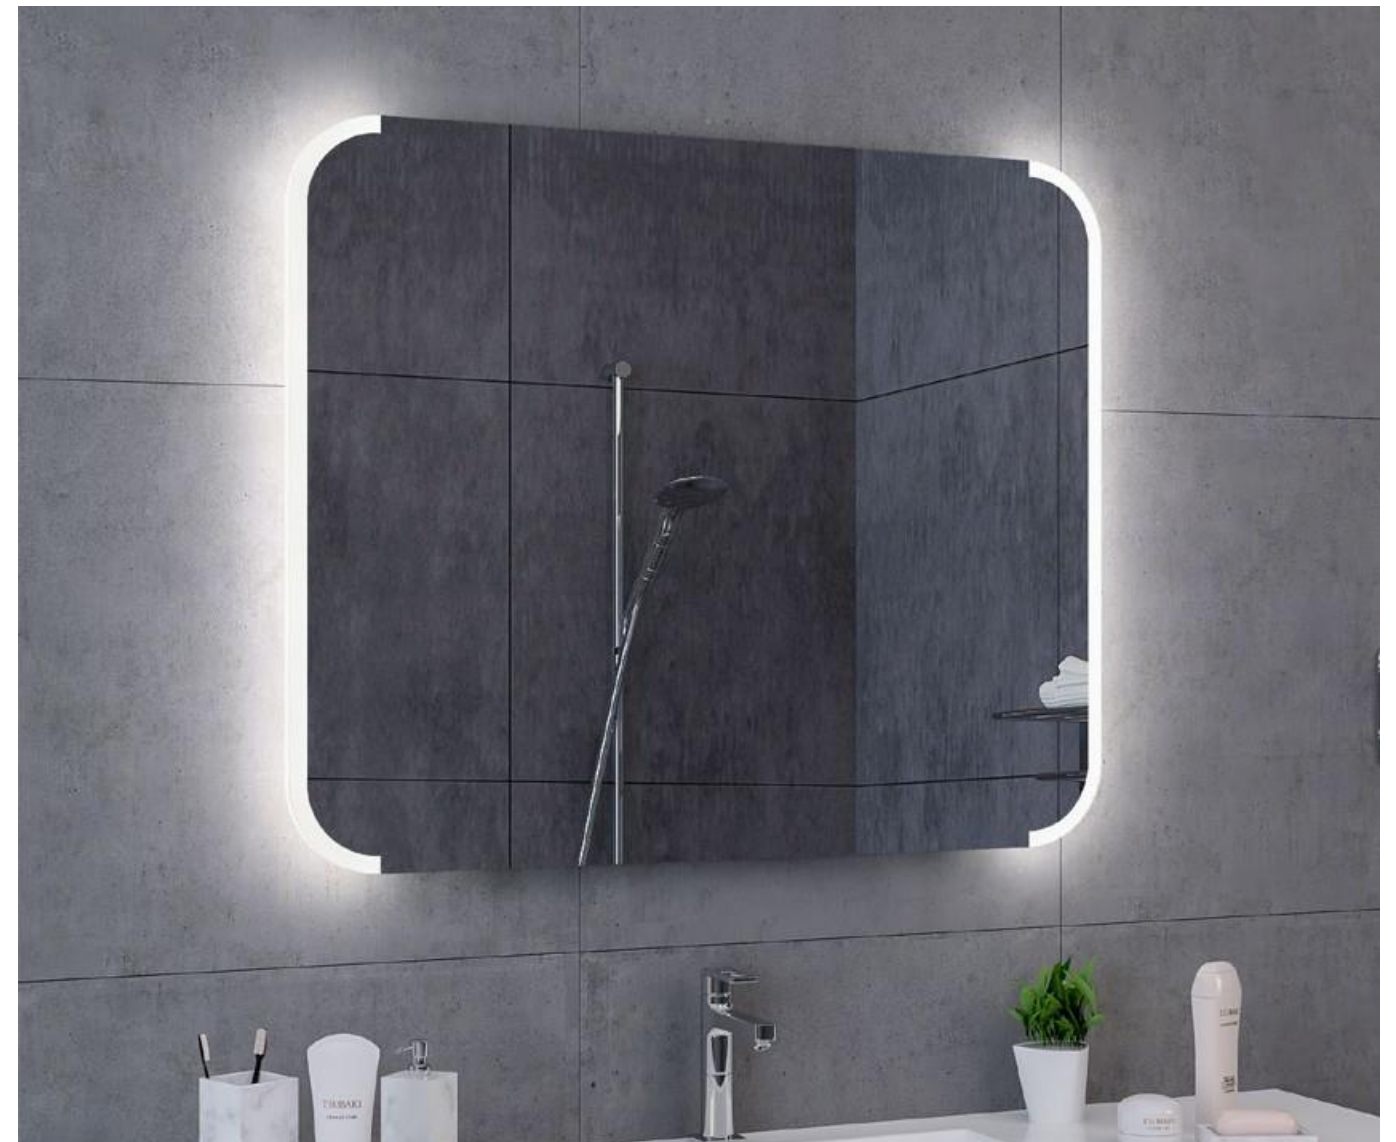

Features:

- Copper free mirror with safety film back
- LED color temperature changing 2700-6500K
- Acrylic diffused LED lighting
- Heating pad
- IR Sensor Switch