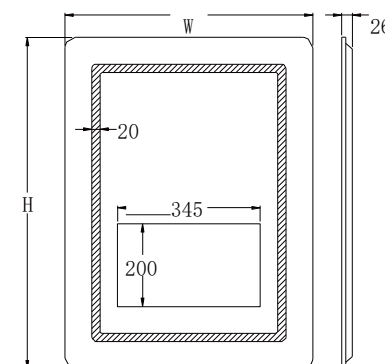

Features:

- Capacitive screen, supports 10 point touch, 1920*1080 resolution display
- Android 6.0, support wifi, online video and music
- High speed USB 2.0 transmission
- Support bluetooth 4
- Support MP3, AAC, WAV and other music formats
- Support AVI, 3GP, MP4, MOV, MKV and other video formats, the highest reach to 1080P
- Support JPG, BMP, JPEG, GIF etc image formats
- Built-in stereo speakers
- Support Chinese, English, etc
- Built-in voice capture chip, can achieve one meter long distance voice interaction and recording function
- Use infrared sensor technology, intelligent induction to 2 meters long-distance movement of the human body, to achieve automatic wake-up function, recognition angle can up to 180 degrees
- Fully enclosed design, IP65