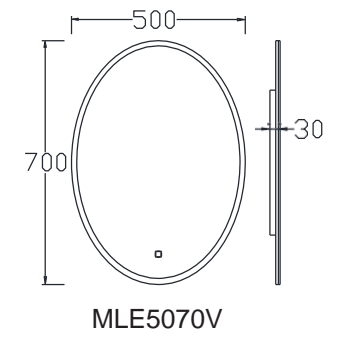

Features:

- Copper free mirror with safety film back
- LED color temperature changing 2700-6500K
- Acrylic diffused LED lighting
- Heating pad
- Touch switch