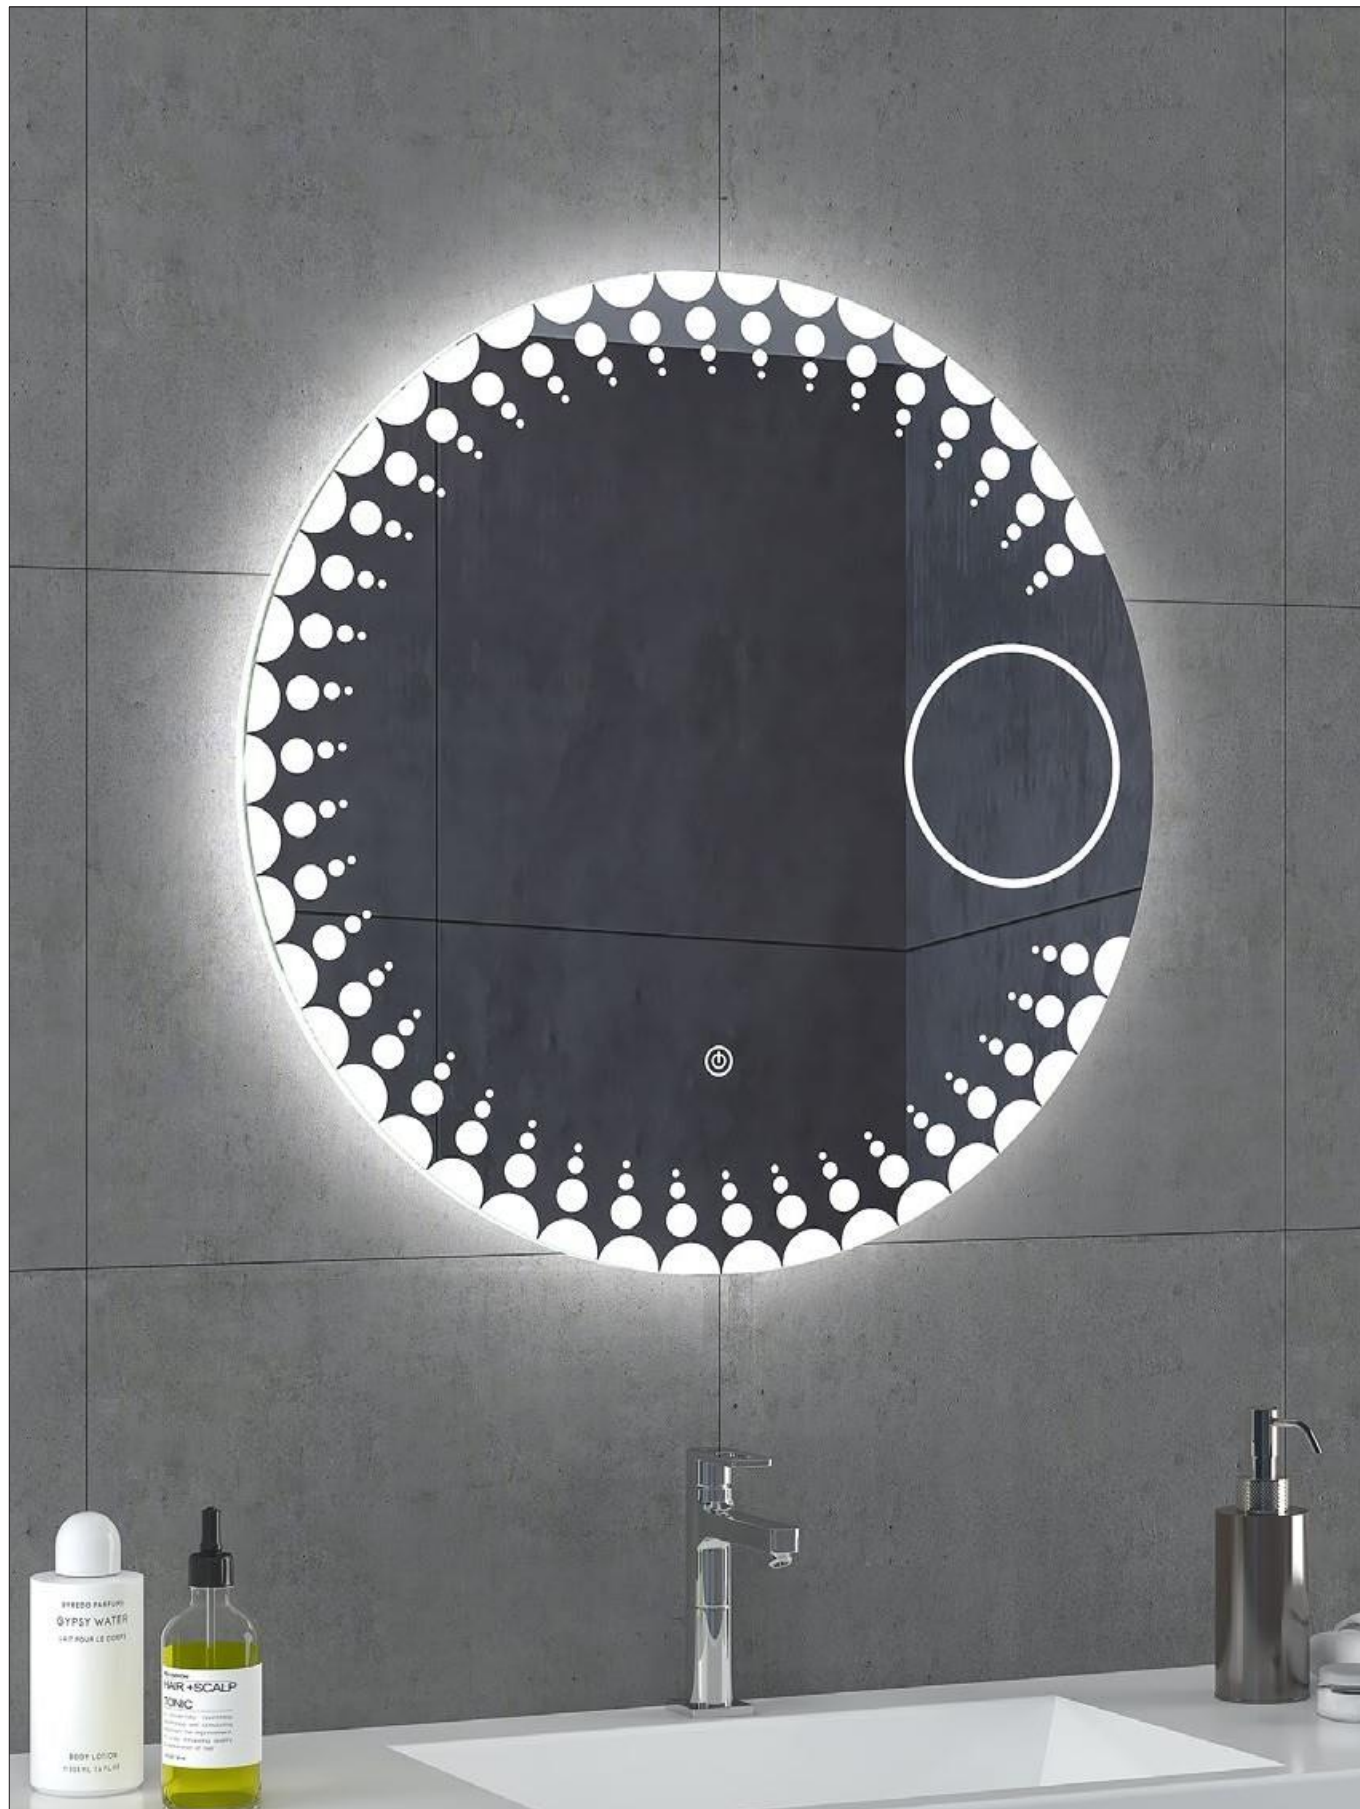

Features:

- Copper free mirror with safety film back
- LED color temperature changing 2700-6500K
- Acrylic diffused LED lighting
- Integrated magnifying mirror
- Heating pad
- Touch switch
- IP44 Rating