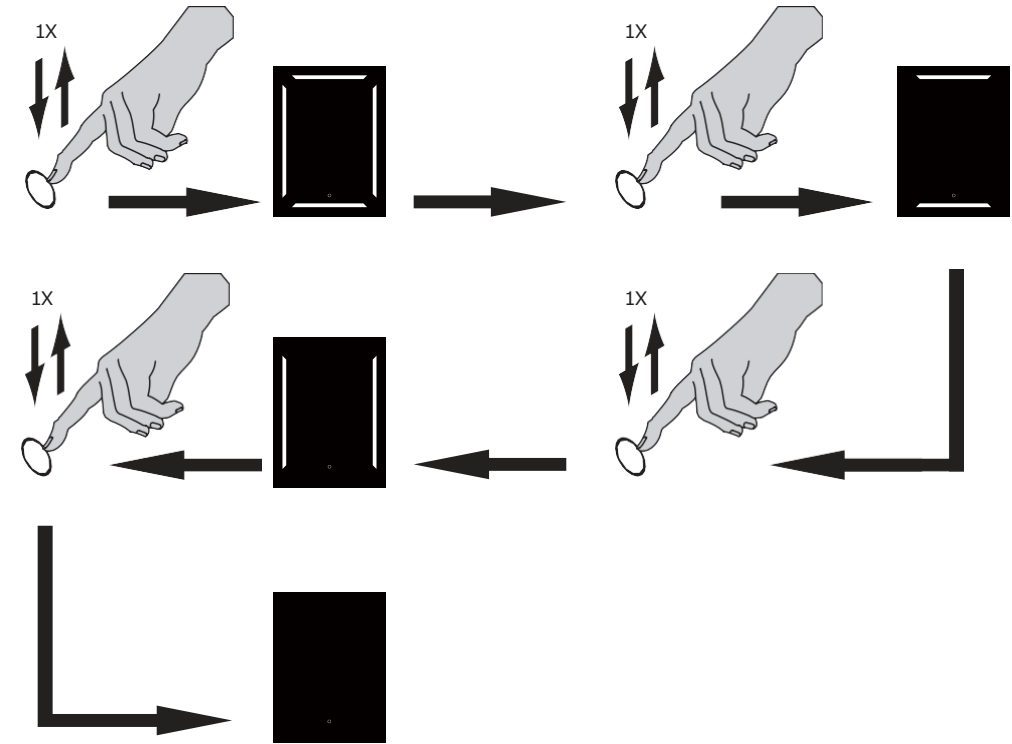

Short Touch h (<1s)

Features:

- Copper Free mirror with safety film back
- Sandblasting strip on the mirror
- Touch sensor switch with temperature color changing and intensity Dimming (short touch to change the sandblasting lighting area)
- Defogger film