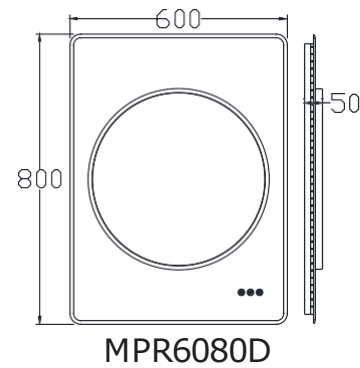

Features:

- Copper free mirror with safety film back
- LED color temperature changing & Intensity Dimming
- Acrylic diffused LED light
- Heating pad
- Touch Switch

Features:

- Copper free mirror with safety film back
- LED color temperature changing 2700-6500K
- Acrylic diffused LED lighting
- Heating pad
- Touch Switch