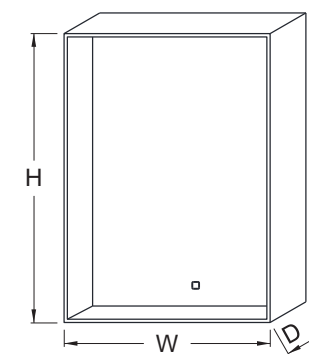

Features:

- Copper free mirror with safety film back
- LED color temperature changing 2700-6500K
- Acrylic diffused LED lighting
- Heating pad
- Touch switch

Item Code	Width	Height	Depth
MSF5070S	500	700	110
MSF6080S	600	800	110
MSF1280S	1200	800	110