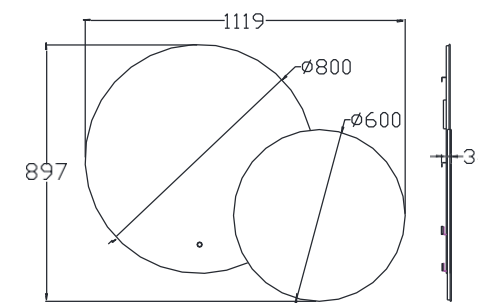

MMG6080R

Features:

- Copper free mirror with safety film back
- LED color temperature changing 2700-6500K
- Acrylic diffused LED lighting
- Heating pad
- Touch Switch