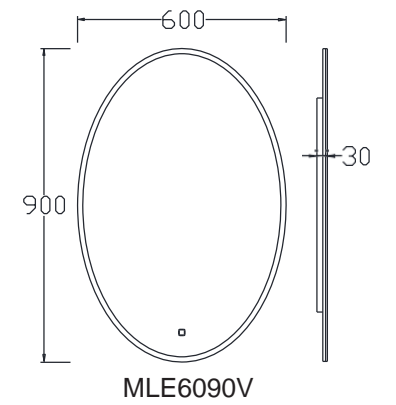

Features:

- Copper free mirror with safety film back
- LED color temperature changing 2700-6500K
- Acrylic diffused LED lighting
- Heating pad
- Touch switch