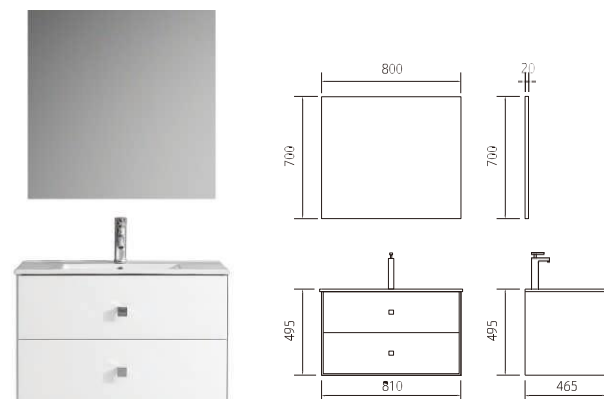

Model: 80

Model: 90

Ceramic basin /MDF material, iron frame
High quality copper free LED mirror /MDF material, iron frame
MDF material, iron frame

C	Length	Width	Height
Main cabinet	800	460	450
Mirror	800	30	800
Basin	440	330	160
Storage Shelf above	350	200	900
Storage Shelf below	350	350	500

C	Length	Width	Height
Main cabinet	910	465	840
Mirror	900	20	700

MDF material, ceramic basin, iron frame
High quality copper free mirror

Model: V2 60

Model: V2 90

C	Length	Width	Height
Main cabinet	600	520	450
Mirror	600	20	700

MDF material, artificial marble basin
High quality copper free mirror

C	Length	Width	Height
Main cabinet	900	520	450
Mirror	900	20	700

MDF material, artificial marble basin
High quality copper free mirror

PURA

Model: 60

Model: 80

C	Length	Width	Height
Main cabinet	610	465	495
Mirror	600	20	700

MDF material,ceramic basin
High quality copper free mirror

C	Length	Width	Height
Main cabinet	810	465	495
Mirror	800	20	700