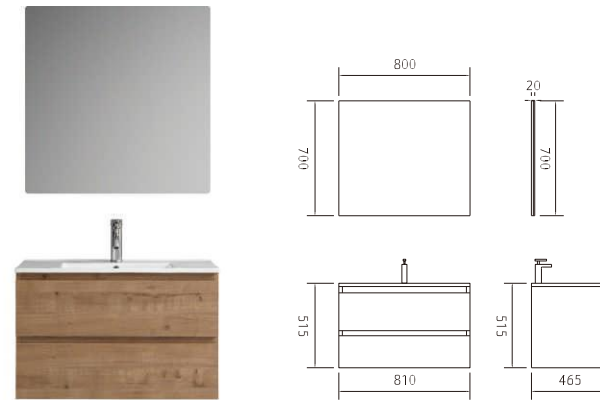

PRIMA

Model: 80

С	Length	Width	Height
Main cabinet	610	465	470
Mirror	600	20	700

MDF material,ceramic basin
High quality copper free mirror

С	Length	Width	Height
Main cabinet	810	465	515
Mirror	800	20	700

MDF material,ceramic basin
High quality copper free mirror

We will have the final right to interpret the following actions:

This sample booklet is as comprehensive and detailed as possible on the basis of the existing information, but the company reserves the right to modify the price, color, parameters and other information.

The color of the finished product in this sample book is slightly different from the actual product due to rendering and printing reasons. Please use the actual product as the main product!