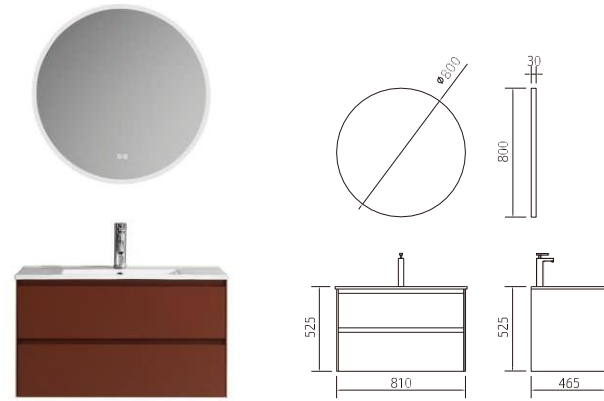

MDF material,marble basin
High quality copper free mirror

SANTINI

Model: 60

C	Length	Width	Height
Main cabinet	620	465	495
Mirror	600	20	600

High density PVC material,ceramic basin
High quality copper free mirror

Model: 90

C	Length	Width	Height
Main cabinet	910	520	535
Mirror	800	30	800

High density PVC material,glass basin
High quality copper free LED mirror

VITTORIA

Model: 80

Elegant shape, high-end paint treatment, It makes the whole bathroom exude a calm and elegant atmosphere of life. A great choice for bathroom cabinets.

VITTORIA

Model: 80

Model: 80 F

C	Length	Width	Height
Main cabinet	800	465	415
Mirror	800	30	800

MDF material,glass basin
High quality copper free mirror

C	Length	Width	Height
Main cabinet	810	465	525
Mirror	800	30	800