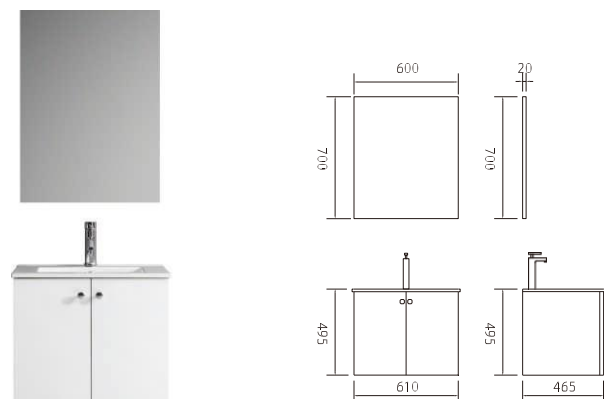

C	Length	Width	Height
Main cabinet	910	465	840
Mirror	900	20	700

MDF material, ceramic basin, iron frame
High quality copper free mirror

Model: V2 60

Model: V2 90

C	Length	Width	Height
Main cabinet	600	520	450
Mirror	600	20	700

MDF material, artificial marble basin
High quality copper free mirror

C	Length	Width	Height
Main cabinet	900	520	450
Mirror	900	20	700

MDF material, artificial marble basin
High quality copper free mirror

PURA

Model: 60

Model: 80

C	Length	Width	Height
Main cabinet	610	465	495
Mirror	600	20	700

MDF material,ceramic basin
High quality copper free mirror

C	Length	Width	Height
Main cabinet	810	465	495
Mirror	800	20	700