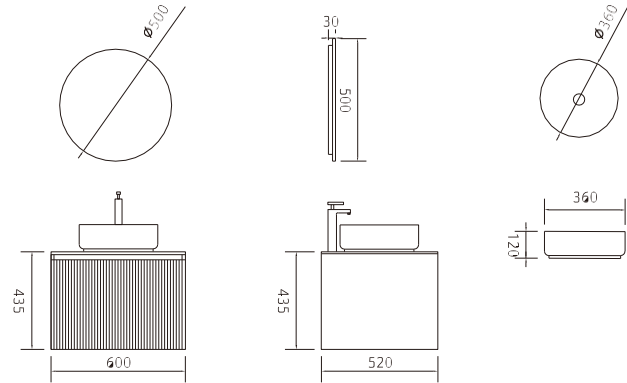

Model: 60

C	Length	Width	Height
Basin	360	120	360
Main cabinet	600	520	435
Mirror	500	30	500

Ceramic basin
High density PVC material, glass top
High quality copper free LED mirror

Model: 120

C	Length	Width	Height
Basin	610	410	140
Main cabinet	1200	520	435
Mirror	1100	30	790
Side cabinet	400	300	1600

Ceramic basin
High density PVC material, glass top
High quality copper free LED mirror
High density PVC material

Model: 100

C	Length	Width	Height
Main cabinet	1000	520	435
Mirror	950	30	700

High density PVC material, glass basin
High quality copper free LED mirror