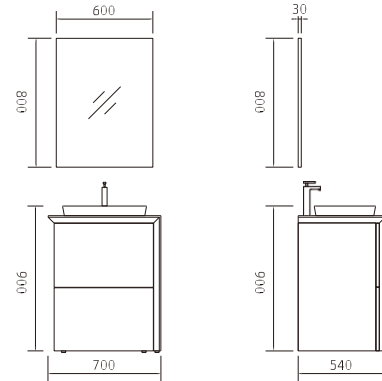

The beauty in life starts with the details.

SONAR

Model: 70

C	Length	Width	Height
Main cabinet	700	540	900
Mirror	600	30	800

MDF material, ceramic basin
High quality copper free LED mirror

Model: 120

C	Length	Width	Height
Main cabinet	1200	540	505
Mirror	800	30	800