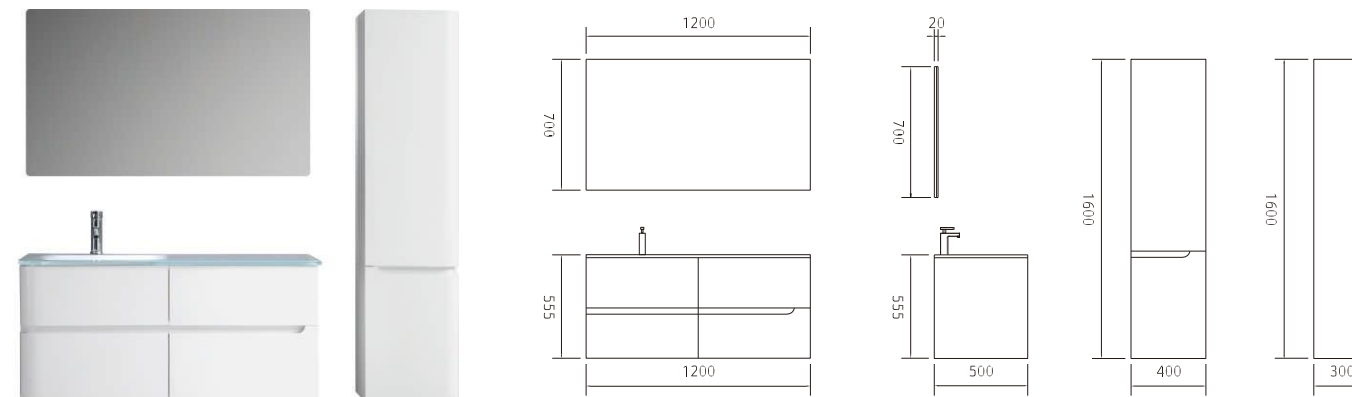

Being there, you feel at ease.

MAKE YOUR BATHROOM MORE ATTRACTIVE

Dura has a full shape and a very linear cabinet, showing its sexiness all the time.

Inside the side cabinet there is a unique storage space that makes things neater and more orderly and highly functional. At the same time, it is considerate and truly helps you organize and store cleaning supplies in an orderly manner.

DURA

Model: 120D

Elegant Shape

Elegant shape, high-end paint treatment,
It makes the whole bathroom exude a calm and elegant
atmosphere of life. A great choice for bathroom cabinets.

DURA

Model:60

C	Length	Width	Height	
Main cabinet	600	500	555	High density PVC material, glass basin
Mirror	600	30	700	High quality copper free LED mirror
Side cabinet	400	300	1600	High density PVC material

Model:120 L/R

C	Length	Width	Height	
Main cabinet	1200	500	555	High density PVC material, glass basin
Mirror	1200	20	700	High quality copper free mirror
Side cabinet	400	300	1600	High density PVC material

Model:100

C	Length	Width	Height	
Main cabinet	1000	500	555	High density PVC material, glass basin
Mirror	1000	30	700	High quality copper free LED mirror
Side cabinet 1	300	300	1600	High density PVC material
Side cabinet 2	400	300	1600	High density PVC material