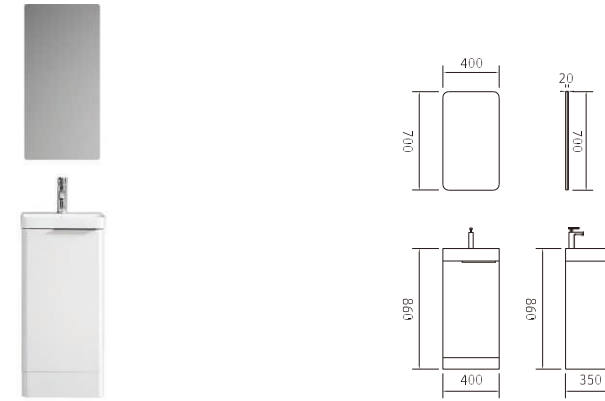

VITTORIA

Model: 80

Model: 80 F

C	Length	Width	Height
Main cabinet	800	465	415
Mirror	800	30	800

MDF material,glass basin
High quality copper free mirror

C	Length	Width	Height
Main cabinet	810	465	525
Mirror	800	30	800

MDF material,ceramic basin
High quality copper free mirror

BELA

Model: 40

Model: 50

C	Length	Width	Height
Main cabinet	400	350	860
Mirror	400	20	700

MDF material,ceramic basin
High quality copper free mirror