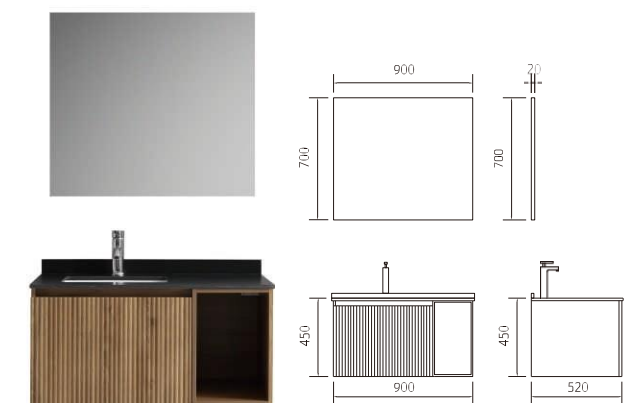

Model: V2 90

C	Length	Width	Height
Main cabinet	600	520	450
Mirror	600	20	700

MDF material, artificial marble basin
High quality copper free mirror

C	Length	Width	Height
Main cabinet	900	520	450
Mirror	900	20	700

MDF material, artificial marble basin
High quality copper free mirror