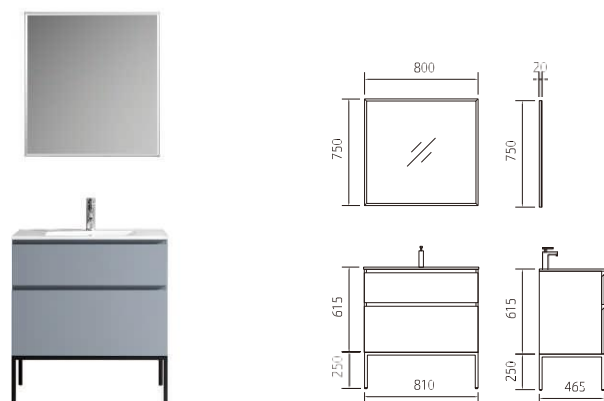

TICA

Model: 80

C	Length	Width	Height
Main cabinet	810	465	865
Mirror	800	20	750

MDF material,ceramic basin
High quality copper free mirror

C	Length	Width	Height
Main cabinet	910	465	865
Mirror	900	20	750

MDF material,ceramic basin
High quality copper free mirror