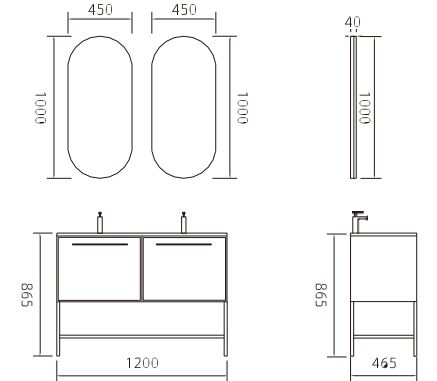

C	Length	Width	Height	Pcs
Main cabinet	1200	465	865	
Mirror	450	40	1000	2

MDF material, glass basin
High quality copper free mirror