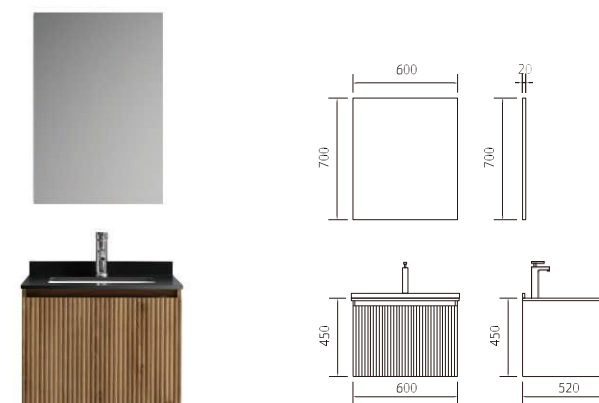

Model: V2 60

C	Length	Width	Height
Main cabinet	600	520	450
Mirror	600	20	700

MDF material, artificial marble basin
High quality copper free mirror

C	Length	Width	Height
Main cabinet	900	520	450
Mirror	900	20	700

MDF material, artificial marble basin
High quality copper free mirror