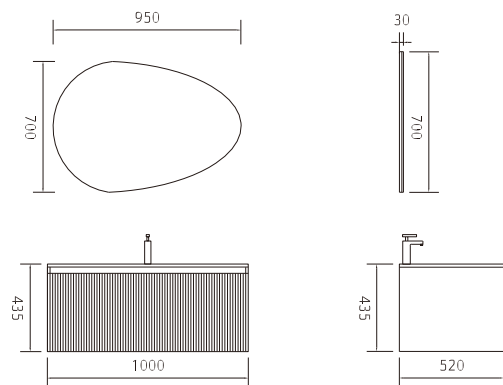

Model: 60

C	Length	Width	Height
Basin	360	120	360
Main cabinet	600	520	435
Mirror	500	30	500

Ceramic basin
High density PVC material, glass top
High quality copper free LED mirror

Model: 120

C	Length	Width	Height
Basin	610	410	140
Main cabinet	1200	520	435
Mirror	1100	30	790
Side cabinet	400	300	1600

Ceramic basin
High density PVC material, glass top
High quality copper free LED mirror
High density PVC material

Model: 100

C	Length	Width	Height
Main cabinet	1000	520	435
Mirror	950	30	700

High density PVC material, glass basin
High quality copper free LED mirror