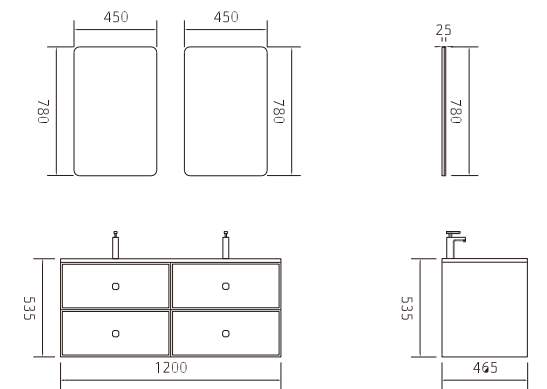

DURA

Model: 120D

Elegant Shape

Elegant shape, high-end paint treatment,
It makes the whole bathroom exude a calm and elegant
atmosphere of life. A great choice for bathroom cabinets.

DURA

Model:60

C	Length	Width	Height	
Main cabinet	600	500	555	High density PVC material, glass basin
Mirror	600	30	700	High quality copper free LED mirror
Side cabinet	400	300	1600	High density PVC material

The perfect combination of sophistication, stability/artistic fashion reshapes quality value.

FARINO

Model: 80

C	Length	Width	Height
Basin	360	360	120
Main cabinet	800	480	800
Mirror	780	20	780

Ceramic basin
MDF material
High quality copper free mirror

TREVISO

Model: 80

C	Length	Width	Height
Main cabinet	800	465	535
Mirror	780	25	780

MDF material, glass basin
High quality copper free mirror

Model: 120

C	Length	Width	Height
Basin	360	360	120
Main cabinet	1200	480	800
Mirror	1150	20	1150

Ceramic basin
MDF material
High quality copper free mirror

Model: 120

C	Length	Width	Height	Pcs
Main cabinet	1200	465	535	
Mirror	450	25	780	2

MDF material, glass basin
High quality copper free mirror

LORETO