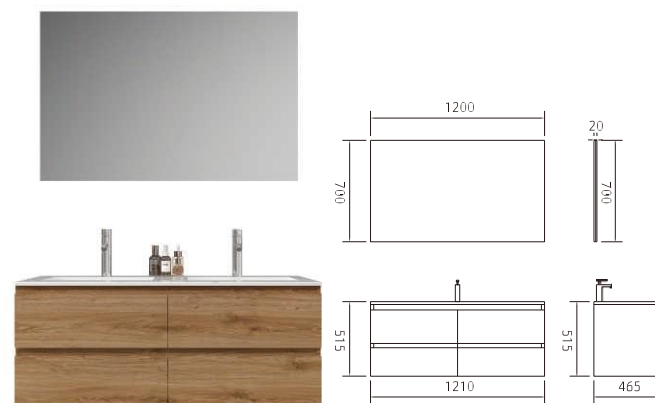

Model: 120

С	Length	Width	Height
Main cabinet	1010	465	515
Mirror	1000	20	700

MDF material,ceramic basin
High quality copper free mirror

С	Length	Width	Height
Main cabinet	1210	465	515
Mirror	1200	20	700

MDF material,ceramic basin
High quality copper free mirror