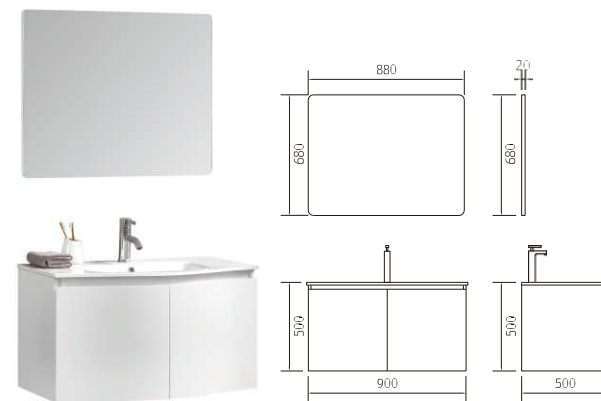

ELEGANT

Model: 18

Model: 19

C	Length	Width	Height
Main cabinet	900	500	500
Mirror	880	20	680

High density PVC material, ceramic basin
High quality copper free mirror

C	Length	Width	Height
Main cabinet	900	500	500
Mirror	880	20	680

High density PVC material, ceramic basin
High quality copper free mirror

ELEGANT

Model: 01

Model: 02

C	Length	Width	Height
Main cabinet	900	500	840
Mirror	900	20	1000

High density PVC material, ceramic basin
High quality copper free mirror

C	Length	Width	Height
Main cabinet	900	500	840
Mirror	900	20	1000

High density PVC material, ceramic basin
High quality copper free mirror

Model: 20

Model: 21

C	Length	Width	Height
Main cabinet	900	500	500
Mirror	880	20	680

High density PVC material, ceramic basin
High quality copper free mirror

C	Length	Width	Height
Main cabinet	900	500	500
Mirror	880	20	680

High density PVC material, ceramic basin
High quality copper free mirror