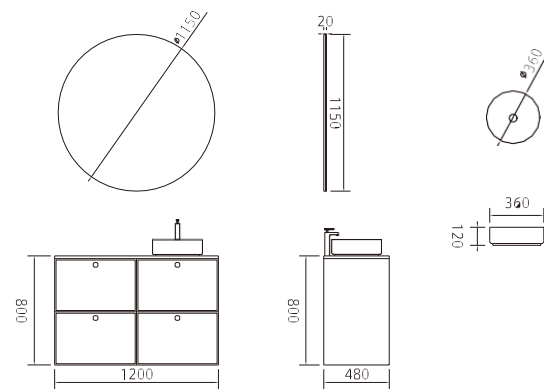

DURA

Model: 120D

Elegant Shape

Elegant shape, high-end paint treatment,
It makes the whole bathroom exude a calm and elegant
atmosphere of life. A great choice for bathroom cabinets.

DURA

Model:60

C	Length	Width	Height	
Main cabinet	600	500	555	High density PVC material, glass basin
Mirror	600	30	700	High quality copper free LED mirror
Side cabinet	400	300	1600	High density PVC material

The perfect combination of sophistication, stability/artistic fashion reshapes quality value.

FARINO

Model: 80

C	Length	Width	Height
Basin	360	360	120
Main cabinet	800	480	800
Mirror	780	20	780

Ceramic basin
MDF material
High quality copper free mirror

TREVISO

Model: 80

C	Length	Width	Height
Main cabinet	800	465	535
Mirror	780	25	780

MDF material, glass basin
High quality copper free mirror

Model: 120

C	Length	Width	Height
Basin	360	360	120
Main cabinet	1200	480	800
Mirror	1150	20	1150

Ceramic basin
MDF material
High quality copper free mirror

Model: 120

C	Length	Width	Height	Pcs
Main cabinet	1200	465	535	
Mirror	450	25	780	2

MDF material, glass basin
High quality copper free mirror

LORETO