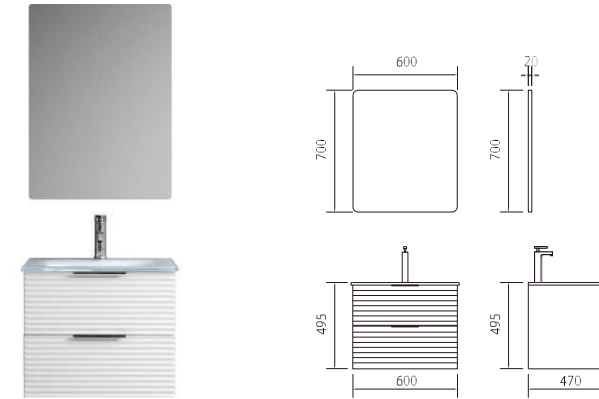

C	Length	Width	Height
Main cabinet	610	465	845
Mirror	600	20	700

MDF material, ceramic basin, iron frame
High quality copper free mirror

SANA

Model: 60

Model: 80

C	Length	Width	Height
Main cabinet	600	470	495
Mirror	600	20	700

High density PVC material, glass basin
High quality copper free mirror

C	Length	Width	Height
Main cabinet	800	470	495
Mirror	800	20	700

High density PVC material, glass basin
High quality copper free mirror