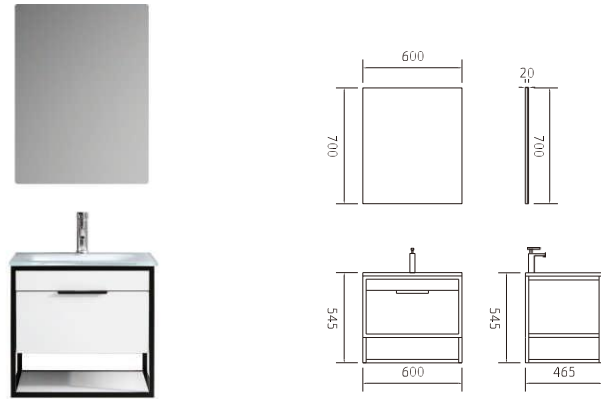

RIVA

Model: 60W

C	Length	Width	Height
Main cabinet	600	465	545
Mirror	600	20	700

MDF material, glass basin, iron frame
High quality copper free mirror

C	Length	Width	Height
Main cabinet	610	465	845
Mirror	600	20	700

MDF material, ceramic basin, iron frame
High quality copper free mirror