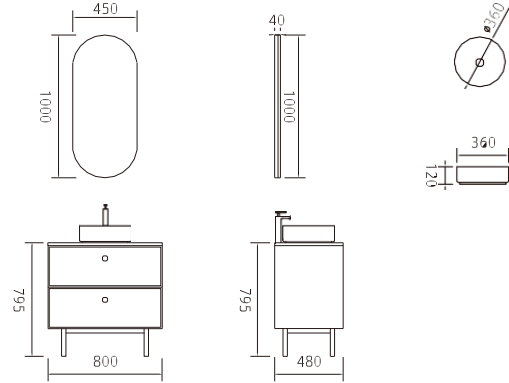

LORETO

Model: 80

C	Length	Width	Height
Basin	360	360	120
Main cabinet	800	480	795
Mirror	450	40	1000

Ceramic basin
MDF material, glass top
High quality copper free mirror

PONTE

Model: 100 V2

C	Length	Width	Height
Main cabinet	800	465	865
Mirror	450	40	1000

MDF material, glass basin
High quality copper free mirror

Model: 100

C	Length	Width	Height
Basin	360	360	120
Main cabinet	1200	480	795
Mirror	450	40	1000
Storage Shelf	400	120	800

Ceramic basin
MDF material, glass top
High quality copper free mirror
MDF material