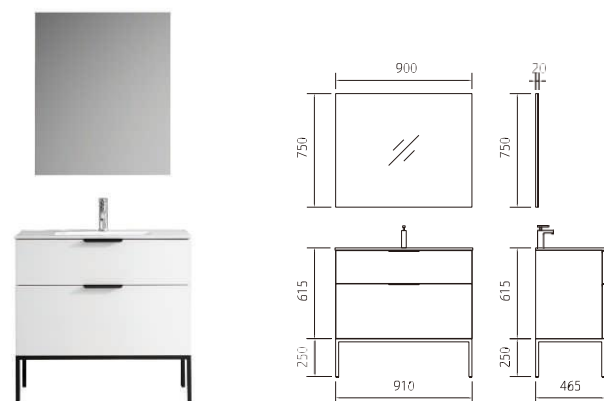

TICA

Model: V2 90

C	Length	Width	Height
Main cabinet	810	465	865
Mirror	800	20	750

MDF material,ceramic basin
High quality copper free mirror

C	Length	Width	Height
Main cabinet	910	465	865
Mirror	900	20	750

MDF material,ceramic basin
High quality copper free mirror