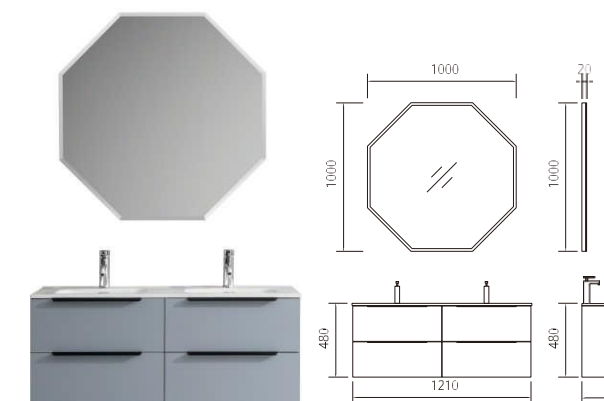

Model: 120

C	Length	Width	Height
Main cabinet	900	465	850
Mirror	500	20	850
Storage Shelf	180	150	850

MDF material,glass basin
High quality copper free mirror /MDF material

C	Length	Width	Height
Main cabinet	1210	465	495
Mirror	1000	20	1000

MDF material,ceramic basin
High quality copper free mirror