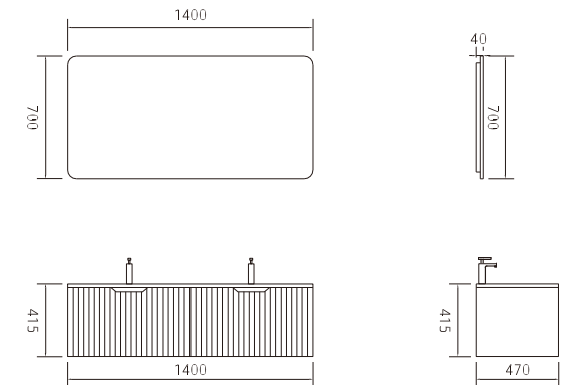

Model: 140

C	Length	Width	Height
Main cabinet	1400	470	415
Mirror	1400	40	700

MDF material with oak veneer, glass basin
High quality copper free LED mirror