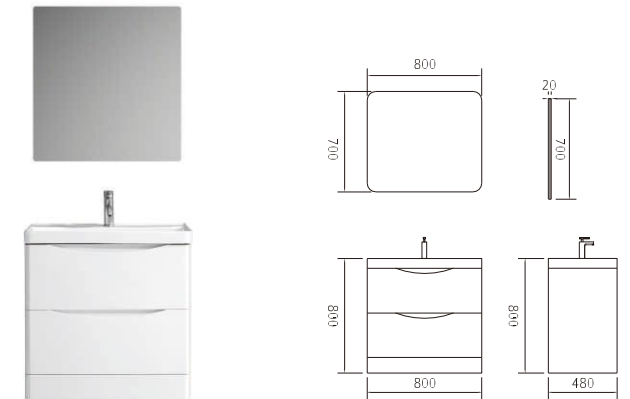

C	Length	Width	Height
Main cabinet	500	350	860
Mirror	500	20	700

MDF material,ceramic basin
High quality copper free mirror

ALBERO

Model: 80

Model: 120

C	Length	Width	Height
Main cabinet	800	465	495
Mirror	700	20	700

MDF material,glass basin
High quality copper free mirror

C	Length	Width	Height
Main cabinet	1200	465	495
Mirror	1200	40	700

MDF material,glass basin
High quality copper free mirror

SMILE

Model: 60 W

Model: 80 F

C	Length	Width	Height
Main cabinet	600	480	520
Mirror	600	20	700

MDF material,ceramic basin
High quality copper free mirror

C	Length	Width	Height
Main cabinet	800	480	800
Mirror	800	20	700

MDF material,ceramic basin
High quality copper free mirror