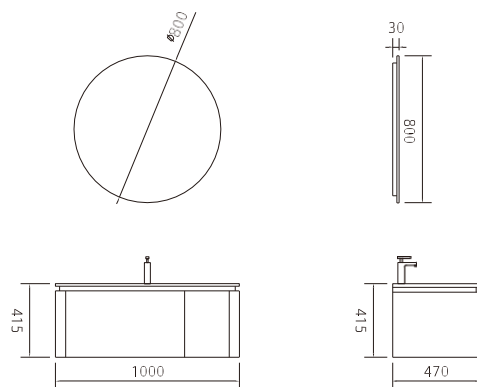

Soothe your restless mind.

AVIANO

Model: 80

C	Length	Width	Height
Main cabinet	800	470	415
Mirror	700	30	700

MDF material ,glass basin
High quality copper free LED mirror

Model: 100 V2

C	Length	Width	Height
Main cabinet	1010	515	470
Mirror	800	30	800

MDF material ,ceramic basin
High quality copper free LED mirror

Model: 100

C	Length	Width	Height
Main cabinet	1000	470	415
Mirror	800	30	800

MDF material ,glass basin
High quality copper free LED mirror

Model: 120