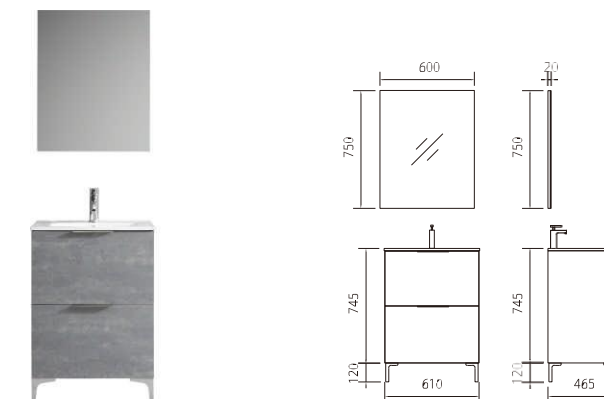

PURA

Model: 60

Model: 80

C	Length	Width	Height
Main cabinet	610	465	495
Mirror	600	20	700

MDF material,ceramic basin
High quality copper free mirror

C	Length	Width	Height
Main cabinet	810	465	495
Mirror	800	20	700

MDF material,ceramic basin
High quality copper free mirror

WELLNESS

Model: 60

Model: 60 STANDING

C	Length	Width	Height
Main cabinet	600	420	525
Mirror	600	20	750

MDF material,ceramic basin
High quality copper free mirror