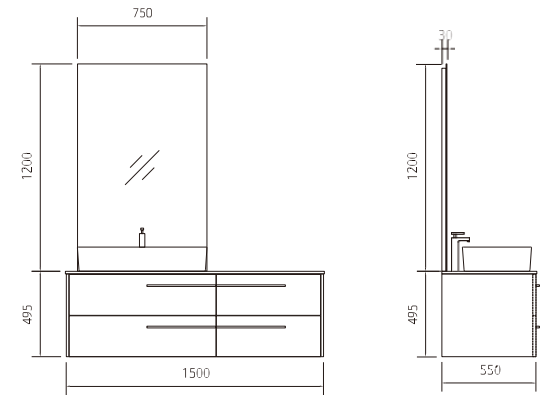

LANI

Model: 150

C	Length	Width	Height
Basin	750	400	140
Main cabinet	1500	550	495
Mirror	750	30	1200

Ceramic basin
MDF material
High quality copper free LED mirror