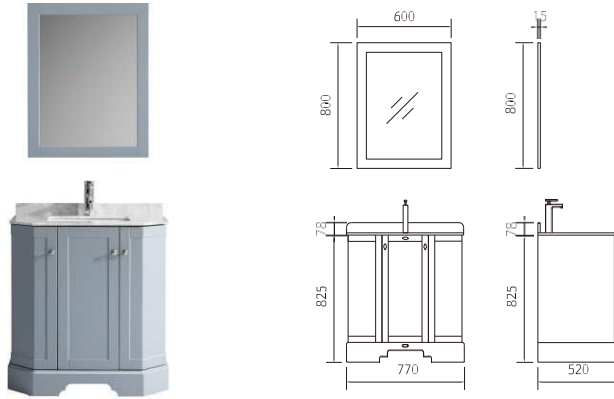

Life becomes an art, everything is so natural.

MAKE
YOUR BATHROOM
MORE
ATTRACTIVE

VENEZIA

Model: 75 SQUARE

Model: 60 ROUND

C	Length	Width	Height
Main cabinet	770	520	825
Mirror	600	15	800

MDF material,marble basin
High quality copper free mirror

C	Length	Width	Height
Main cabinet	620	520	825
Mirror	600	15	900

MDF material,marble basin
High quality copper free mirror

Model: 120 ROUND

C	Length	Width	Height
Main cabinet	1220	520	825
Mirror	1200	15	700