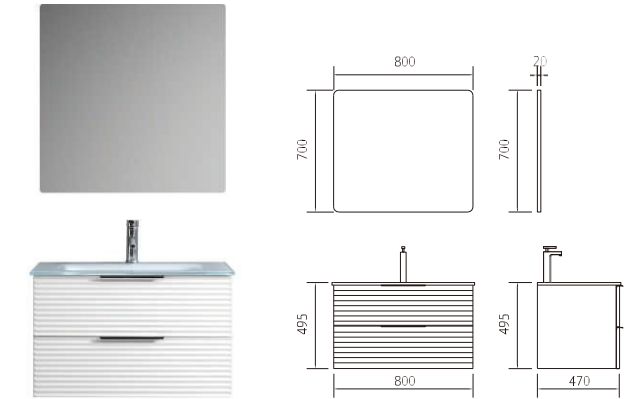

High density PVC material, ceramic basin
High quality copper free mirror

RIVA

Model: 60W

Model: 60 F

C	Length	Width	Height
Main cabinet	600	465	545
Mirror	600	20	700

MDF material, glass basin, iron frame
High quality copper free mirror

C	Length	Width	Height
Main cabinet	610	465	845
Mirror	600	20	700

MDF material, ceramic basin, iron frame
High quality copper free mirror

SANA

Model: 60

Model: 80

C	Length	Width	Height
Main cabinet	600	470	495
Mirror	600	20	700

High density PVC material, glass basin
High quality copper free mirror

C	Length	Width	Height
Main cabinet	800	470	495
Mirror	800	20	700

High density PVC material, glass basin
High quality copper free mirror