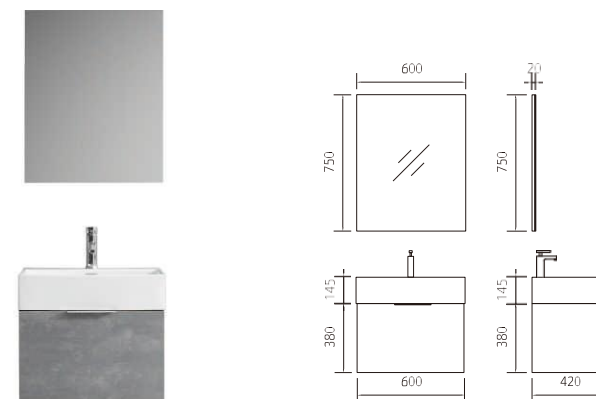

WELLNESS

Model: 60

C	Length	Width	Height
Main cabinet	600	420	525
Mirror	600	20	750

MDF material,ceramic basin
High quality copper free mirror

C	Length	Width	Height
Main cabinet	610	465	865
Mirror	600	20	750

MDF material,ceramic basin
High quality copper free mirror