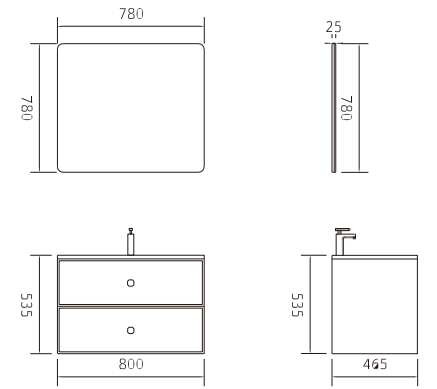

DURA

Model: 120D

Elegant Shape

Elegant shape, high-end paint treatment,
It makes the whole bathroom exude a calm and elegant
atmosphere of life. A great choice for bathroom cabinets.

DURA

Model:60

C	Length	Width	Height	
Main cabinet	600	500	555	High density PVC material, glass basin
Mirror	600	30	700	High quality copper free LED mirror
Side cabinet	400	300	1600	High density PVC material

The perfect combination of sophistication, stability/artistic fashion reshapes quality value.

FARINO

Model: 80

C	Length	Width	Height
Basin	360	360	120
Main cabinet	800	480	800
Mirror	780	20	780

Ceramic basin
MDF material
High quality copper free mirror

TREVISO

Model: 80

C	Length	Width	Height
Main cabinet	800	465	535
Mirror	780	25	780

MDF material, glass basin
High quality copper free mirror

Model: 120

C	Length	Width	Height
Basin	360	360	120
Main cabinet	1200	480	800
Mirror	1150	20	1150

Ceramic basin
MDF material
High quality copper free mirror

Model: 120

C	Length	Width	Height	Pcs
Main cabinet	1200	465	535	
Mirror	450	25	780	2

MDF material, glass basin
High quality copper free mirror

LORETO