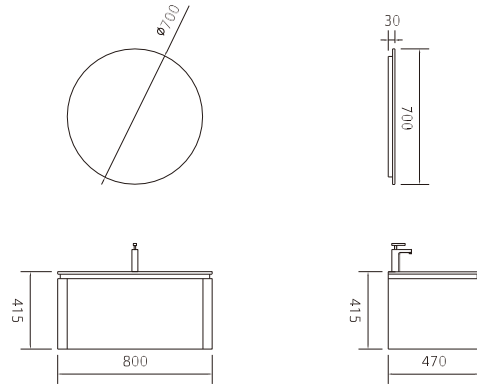

Soothe your restless mind.

AVIANO

Model: 80

C	Length	Width	Height
Main cabinet	800	470	415
Mirror	700	30	700

MDF material ,glass basin
High quality copper free LED mirror

Model: 100 V2

C	Length	Width	Height
Main cabinet	1010	515	470
Mirror	800	30	800