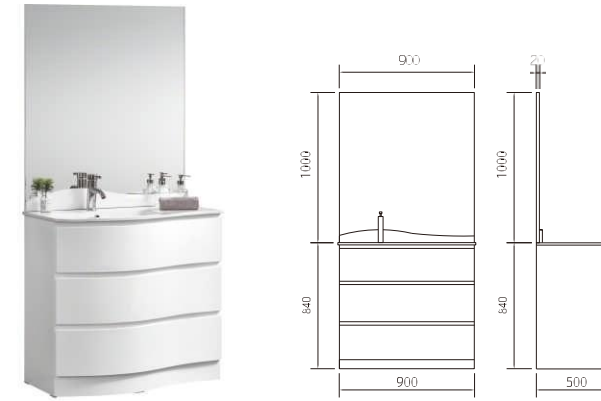

C	Length	Width	Height
Main cabinet	600	480	520
Mirror	600	20	700

MDF material,ceramic basin
High quality copper free mirror

C	Length	Width	Height
Main cabinet	800	480	800
Mirror	800	20	700

MDF material,ceramic basin
High quality copper free mirror

ELEGANT

Model: 18

Model: 19

C	Length	Width	Height
Main cabinet	900	500	500
Mirror	880	20	680

High density PVC material, ceramic basin
High quality copper free mirror

C	Length	Width	Height
Main cabinet	900	500	500
Mirror	880	20	680

High density PVC material, ceramic basin
High quality copper free mirror

ELEGANT

Model: 01

Model: 02

C	Length	Width	Height
Main cabinet	900	500	840
Mirror	900	20	1000

High density PVC material, ceramic basin
High quality copper free mirror