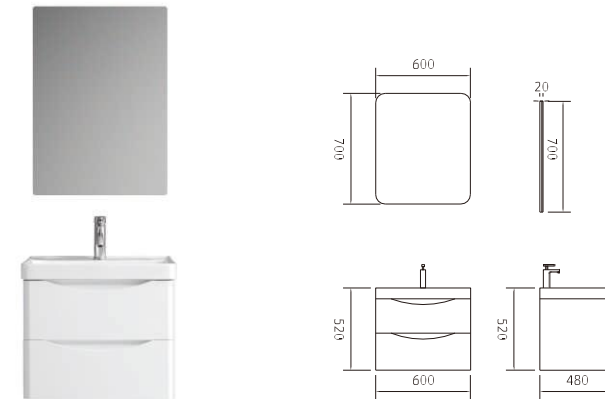

C	Length	Width	Height
Main cabinet	500	350	860
Mirror	500	20	700

MDF material,ceramic basin
High quality copper free mirror

ALBERO

Model: 80

Model: 120

C	Length	Width	Height
Main cabinet	800	465	495
Mirror	700	20	700

MDF material,glass basin
High quality copper free mirror

C	Length	Width	Height
Main cabinet	1200	465	495
Mirror	1200	40	700

MDF material,glass basin
High quality copper free mirror

SMILE

Model: 60 W

Model: 80 F

C	Length	Width	Height
Main cabinet	600	480	520
Mirror	600	20	700

MDF material,ceramic basin
High quality copper free mirror

C	Length	Width	Height
Main cabinet	800	480	800
Mirror	800	20	700

MDF material,ceramic basin
High quality copper free mirror