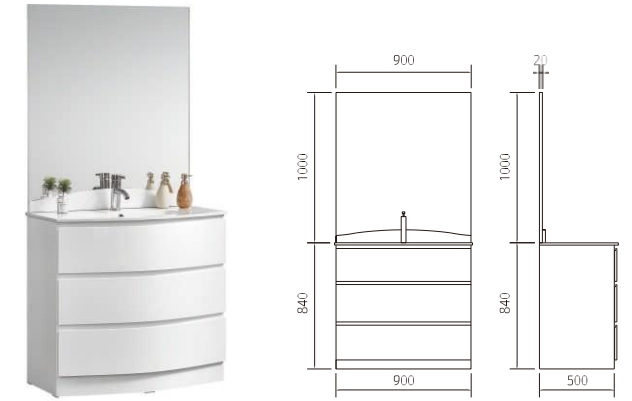

C	Length	Width	Height
Main cabinet	600	480	520
Mirror	600	20	700

MDF material,ceramic basin
High quality copper free mirror

C	Length	Width	Height
Main cabinet	800	480	800
Mirror	800	20	700

MDF material,ceramic basin
High quality copper free mirror

ELEGANT

Model: 18

Model: 19

C	Length	Width	Height
Main cabinet	900	500	500
Mirror	880	20	680

High density PVC material, ceramic basin
High quality copper free mirror

C	Length	Width	Height
Main cabinet	900	500	500
Mirror	880	20	680

High density PVC material, ceramic basin
High quality copper free mirror

ELEGANT

Model: 01

Model: 02

C	Length	Width	Height
Main cabinet	900	500	840
Mirror	900	20	1000

High density PVC material, ceramic basin
High quality copper free mirror