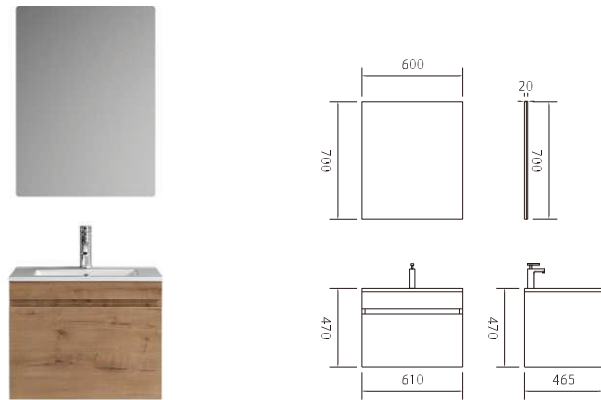

PRIMA

Model: 60

С	Length	Width	Height
Main cabinet	610	465	470
Mirror	600	20	700

MDF material,ceramic basin
High quality copper free mirror

С	Length	Width	Height
Main cabinet	810	465	515
Mirror	800	20	700

MDF material,ceramic basin
High quality copper free mirror

We will have the final right to interpret the following actions:

This sample booklet is as comprehensive and detailed as possible on the basis of the existing information, but the company reserves the right to modify the price, color, parameters and other information.

The color of the finished product in this sample book is slightly different from the actual product due to rendering and printing reasons. Please use the actual product as the main product!