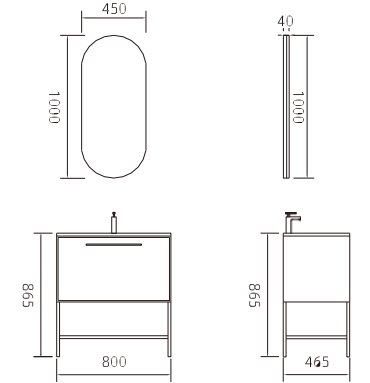

LORETO

Model: 80

C	Length	Width	Height
Basin	360	360	120
Main cabinet	800	480	795
Mirror	450	40	1000

Ceramic basin
MDF material, glass top
High quality copper free mirror

PONTE

Model: 100 V2

C	Length	Width	Height
Main cabinet	800	465	865
Mirror	450	40	1000

MDF material, glass basin
High quality copper free mirror

Model: 100

C	Length	Width	Height
Basin	360	360	120
Main cabinet	1200	480	795
Mirror	450	40	1000
Storage Shelf	400	120	800

Ceramic basin
MDF material, glass top
High quality copper free mirror
MDF material