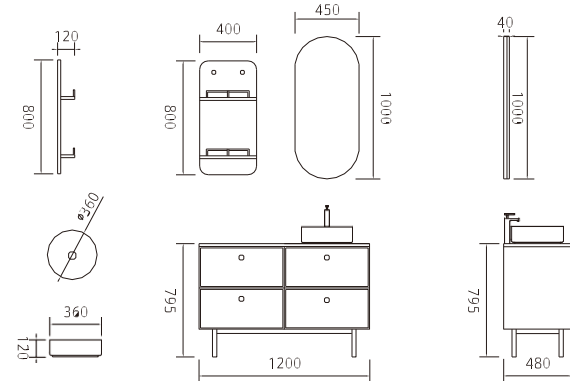

LORETO

Model: 80

C	Length	Width	Height
Basin	360	360	120
Main cabinet	800	480	795
Mirror	450	40	1000

Ceramic basin
MDF material, glass top
High quality copper free mirror

PONTE

Model: 100 V2

C	Length	Width	Height
Main cabinet	800	465	865
Mirror	450	40	1000

MDF material, glass basin
High quality copper free mirror

Model: 100

C	Length	Width	Height
Basin	360	360	120
Main cabinet	1200	480	795
Mirror	450	40	1000
Storage Shelf	400	120	800

Ceramic basin
MDF material, glass top
High quality copper free mirror
MDF material