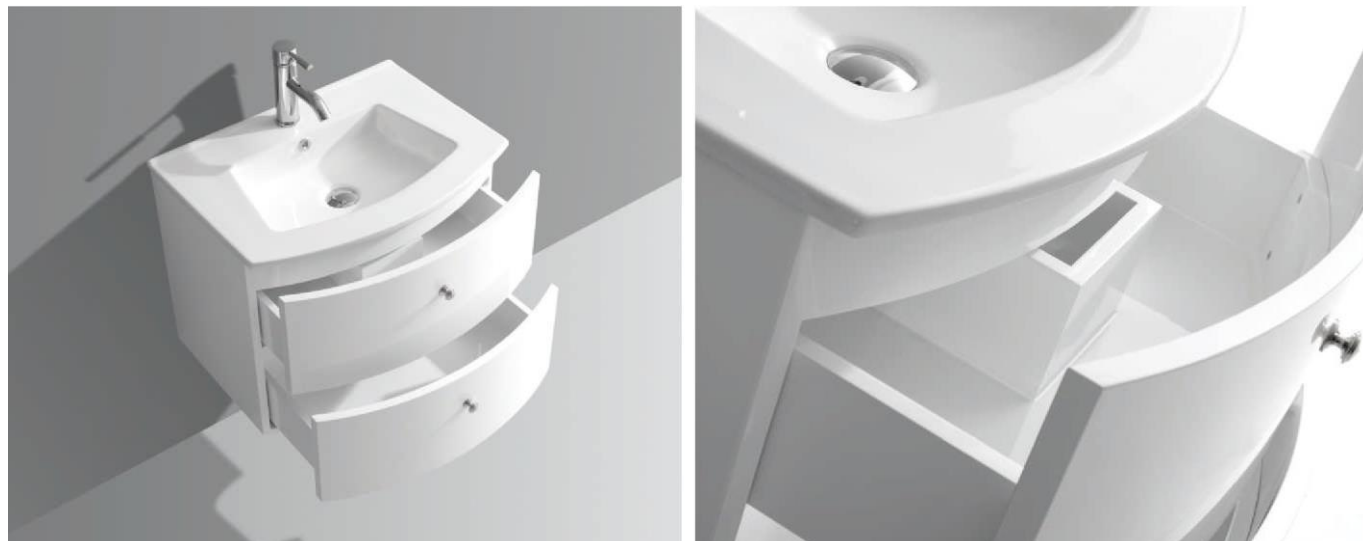

SANTINI

Model: 60

Light, silhouette and exploration of arcs, the SANTINI collection shows an elegant minimalist style where pure arc lines, comfort and lightness are the hallmarks of this collection.

Light, silhouette and the exploration of arcs, the SANTINI collection showcases elegant minimalism, pure circles

Curved lines, comfort and lightness are the hallmarks of this collection.

The SANTINI series forms a "humanized curve" with graceful arcs, balancing with the straight architectural lines to create a

Create a beautiful and elegant bathroom space.

The choice of multiple finishes makes it even more expressive and opens up more possibilities for bathroom design.