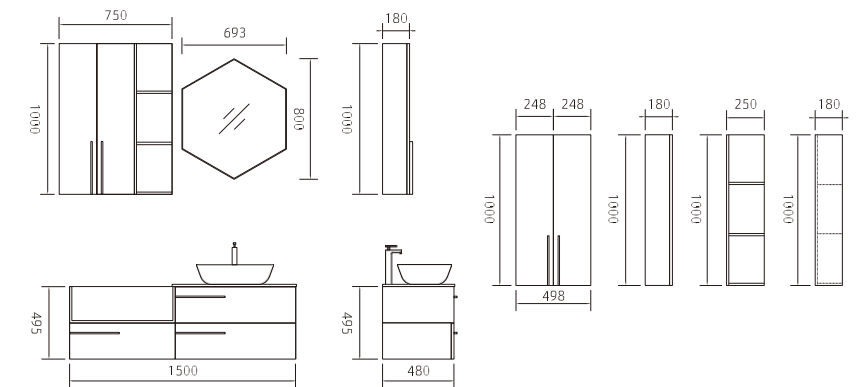

KARTELL

Model: 150

C	Length	Width	Height
Basin	510	360	130
Main cabinet	1500	480	495
Storage Shelf	750	180	1000
Mirror	693	20	800

Ceramic basin
MDF material
MDF material
High quality copper free mirror