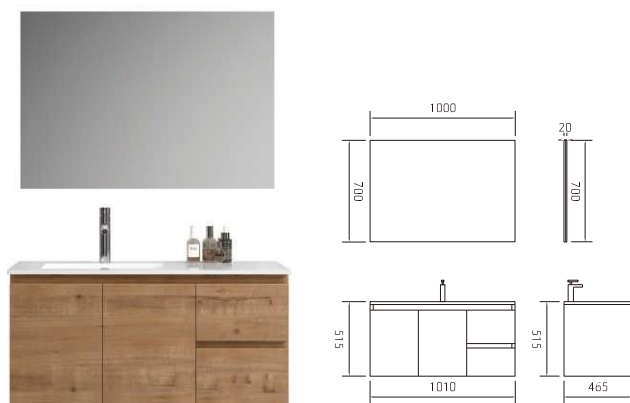

Model: 100

С	Length	Width	Height
Main cabinet	1010	465	515
Mirror	1000	20	700

MDF material,ceramic basin
High quality copper free mirror

С	Length	Width	Height
Main cabinet	1210	465	515
Mirror	1200	20	700

MDF material,ceramic basin
High quality copper free mirror