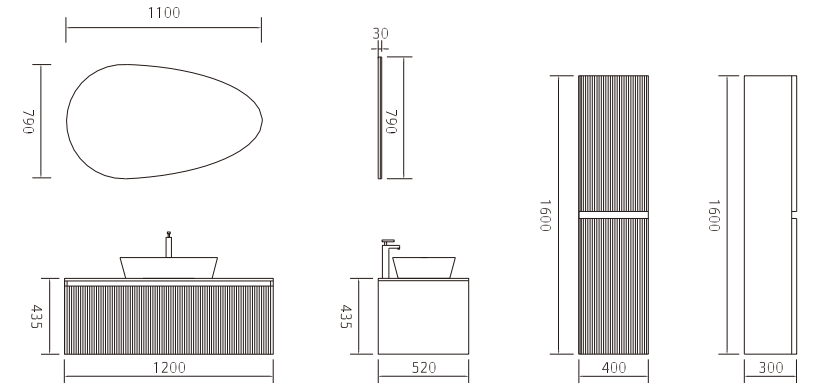

Model:100

C	Length	Width	Height	
Main cabinet	1000	500	555	High density PVC material, glass basin
Mirror	1000	30	700	High quality copper free LED mirror
Side cabinet 1	300	300	1600	High density PVC material
Side cabinet 2	400	300	1600	High density PVC material

Model: 60

C	Length	Width	Height
Basin	360	120	360
Main cabinet	600	520	435
Mirror	500	30	500

Ceramic basin
High density PVC material, glass top
High quality copper free LED mirror

Model: 120

C	Length	Width	Height
Basin	610	410	140
Main cabinet	1200	520	435
Mirror	1100	30	790
Side cabinet	400	300	1600

Ceramic basin
High density PVC material, glass top
High quality copper free LED mirror
High density PVC material

Model: 100

C	Length	Width	Height
Main cabinet	1000	520	435
Mirror	950	30	700

High density PVC material, glass basin
High quality copper free LED mirror

Model: 140

C	Length	Width	Height
Main cabinet	1400	470	415
Mirror	1400	40	700

MDF material with oak veneer, glass basin
High quality copper free LED mirror

AVIANO

Model: 80

Superior Quality

The perfect combination of fashion elements and exquisite beauty