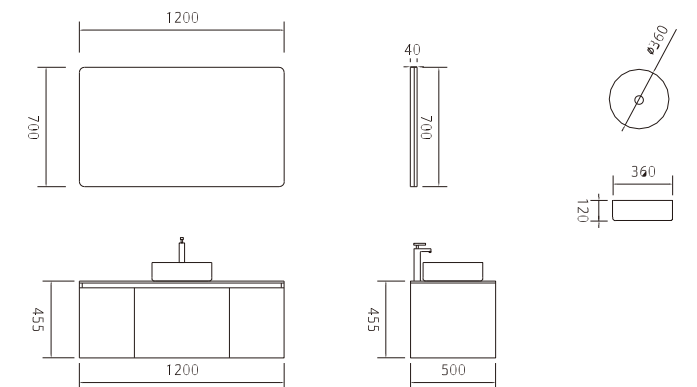

Soothe your restless mind.

AVIANO

Model: 80

C	Length	Width	Height
Main cabinet	800	470	415
Mirror	700	30	700

MDF material ,glass basin
High quality copper free LED mirror

Model: 100 V2

C	Length	Width	Height
Main cabinet	1010	515	470
Mirror	800	30	800

MDF material ,ceramic basin
High quality copper free LED mirror

Model: 100

C	Length	Width	Height
Main cabinet	1000	470	415
Mirror	800	30	800

MDF material ,glass basin
High quality copper free LED mirror

Model: 120