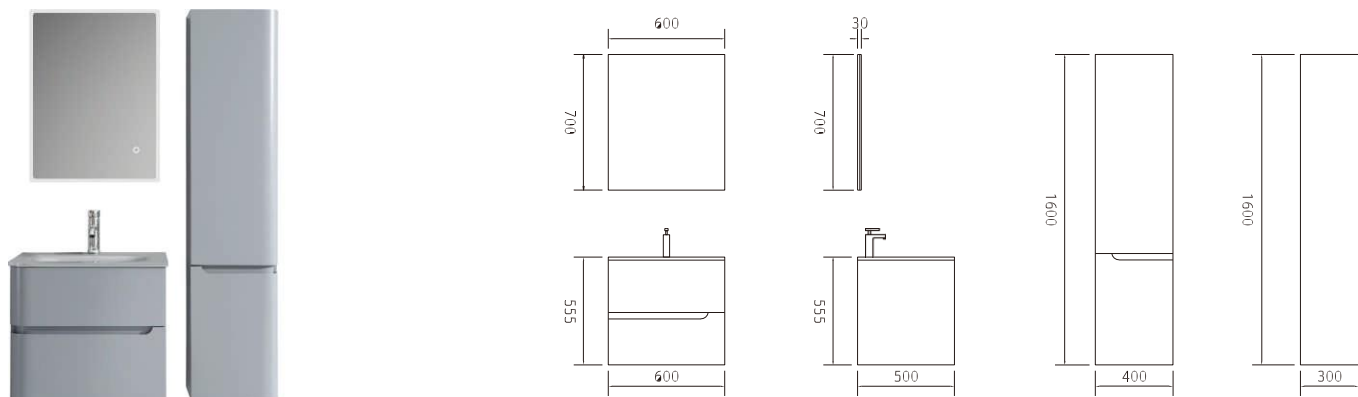

Being there, you feel at ease.

MAKE YOUR BATHROOM MORE ATTRACTIVE

Dura has a full shape and a very linear cabinet, showing its sexiness all the time.

Inside the side cabinet there is a unique storage space that makes things neater and more orderly and highly functional. At the same time, it is considerate and truly helps you organize and store cleaning supplies in an orderly manner.

DURA

Model: 120D

Elegant Shape

Elegant shape, high-end paint treatment,
It makes the whole bathroom exude a calm and elegant
atmosphere of life. A great choice for bathroom cabinets.

DURA

Model:60

C	Length	Width	Height	
Main cabinet	600	500	555	High density PVC material, glass basin
Mirror	600	30	700	High quality copper free LED mirror
Side cabinet	400	300	1600	High density PVC material

Model:120 L/R

C	Length	Width	Height	
Main cabinet	1200	500	555	High density PVC material, glass basin
Mirror	1200	20	700	High quality copper free mirror
Side cabinet	400	300	1600	High density PVC material

Model:100

C	Length	Width	Height	
Main cabinet	1000	500	555	High density PVC material, glass basin
Mirror	1000	30	700	High quality copper free LED mirror
Side cabinet 1	300	300	1600	High density PVC material
Side cabinet 2	400	300	1600	High density PVC material