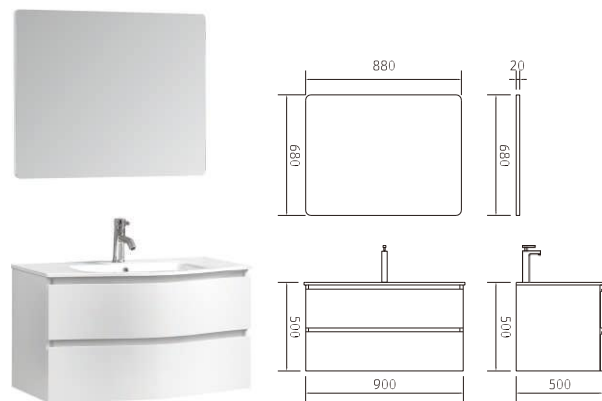

ELEGANT

Model: 18

Model: 19

C	Length	Width	Height
Main cabinet	900	500	500
Mirror	880	20	680

High density PVC material, ceramic basin
High quality copper free mirror

C	Length	Width	Height
Main cabinet	900	500	500
Mirror	880	20	680

High density PVC material, ceramic basin
High quality copper free mirror

ELEGANT

Model: 01

Model: 02

C	Length	Width	Height
Main cabinet	900	500	840
Mirror	900	20	1000

High density PVC material, ceramic basin
High quality copper free mirror

C	Length	Width	Height
Main cabinet	900	500	840
Mirror	900	20	1000

High density PVC material, ceramic basin
High quality copper free mirror

Model: 20

Model: 21

C	Length	Width	Height
Main cabinet	900	500	500
Mirror	880	20	680