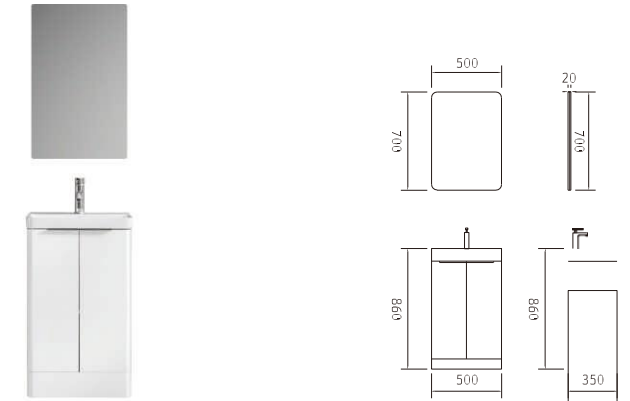

VITTORIA

Model: 80

Model: 80 F

C	Length	Width	Height
Main cabinet	800	465	415
Mirror	800	30	800

MDF material,glass basin
High quality copper free mirror

C	Length	Width	Height
Main cabinet	810	465	525
Mirror	800	30	800

MDF material,ceramic basin
High quality copper free mirror

BELA

Model: 40

Model: 50

C	Length	Width	Height
Main cabinet	400	350	860
Mirror	400	20	700

MDF material,ceramic basin
High quality copper free mirror