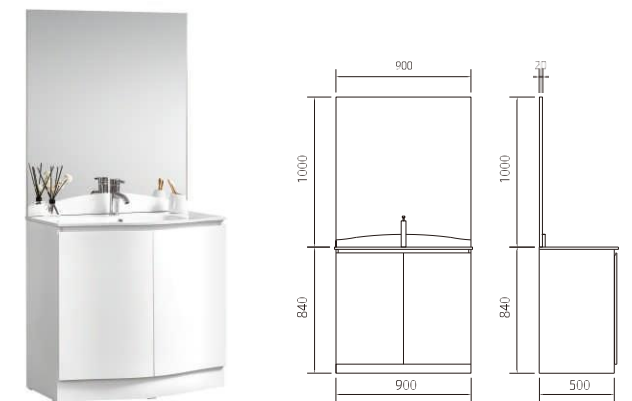

Model: 04

C	Length	Width	Height
Main cabinet	900	500	840
Mirror	900	20	1000

High density PVC material, ceramic basin
High quality copper free mirror

C	Length	Width	Height
Main cabinet	900	500	840
Mirror	900	20	1000

High density PVC material, ceramic basin
High quality copper free mirror