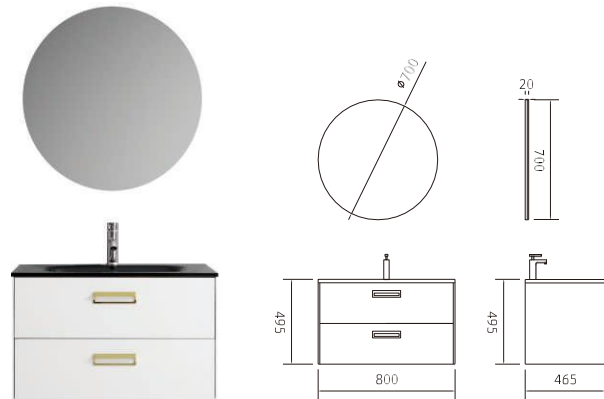

VITTORIA

Model: 80

Model: 80 F

C	Length	Width	Height
Main cabinet	800	465	415
Mirror	800	30	800

MDF material,glass basin
High quality copper free mirror

C	Length	Width	Height
Main cabinet	810	465	525
Mirror	800	30	800

MDF material,ceramic basin
High quality copper free mirror

BELA

Model: 40

Model: 50

C	Length	Width	Height
Main cabinet	400	350	860
Mirror	400	20	700

MDF material,ceramic basin
High quality copper free mirror

C	Length	Width	Height
Main cabinet	500	350	860
Mirror	500	20	700

MDF material,ceramic basin
High quality copper free mirror

ALBERO

Model: 80

Model: 120

C	Length	Width	Height
Main cabinet	800	465	495
Mirror	700	20	700