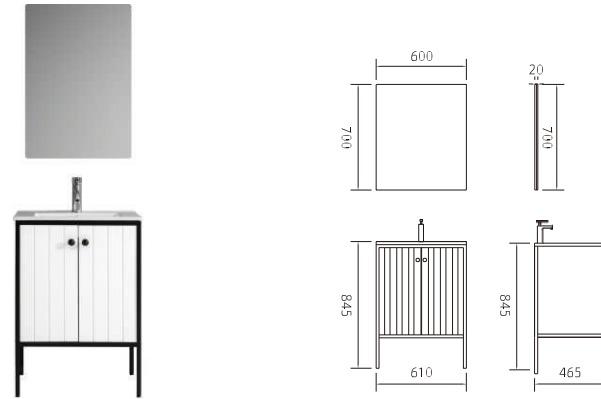

RIVA

Model: 60 F

C	Length	Width	Height
Main cabinet	600	465	545
Mirror	600	20	700

MDF material, glass basin, iron frame
High quality copper free mirror

C	Length	Width	Height
Main cabinet	610	465	845
Mirror	600	20	700

MDF material, ceramic basin, iron frame
High quality copper free mirror