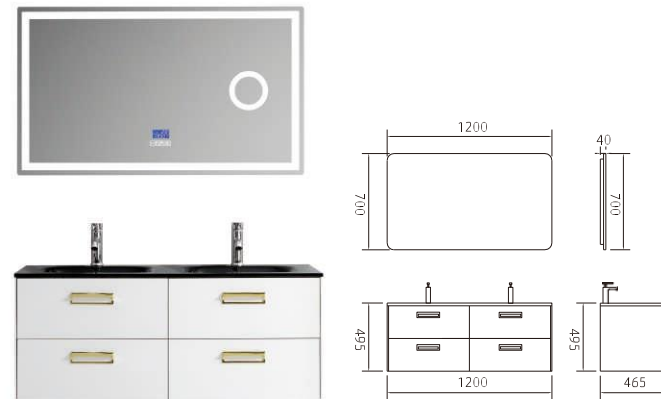

ALBERO

Model: 80

Model: 120

C	Length	Width	Height
Main cabinet	800	465	495
Mirror	700	20	700

MDF material,glass basin
High quality copper free mirror

C	Length	Width	Height
Main cabinet	1200	465	495
Mirror	1200	40	700

MDF material,glass basin
High quality copper free mirror