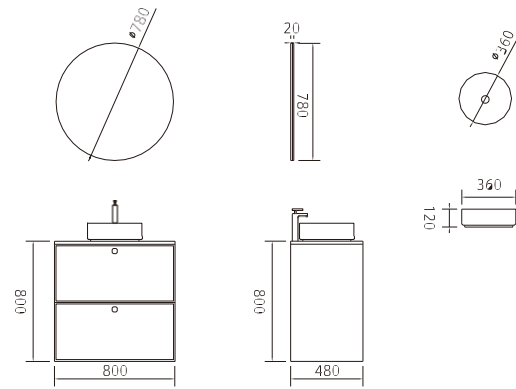

The perfect combination of sophistication, stability/artistic fashion reshapes quality value.

FARINO

Model: 80

C	Length	Width	Height
Basin	360	360	120
Main cabinet	800	480	800
Mirror	780	20	780

Ceramic basin
MDF material
High quality copper free mirror

TREVISO

Model: 80

C	Length	Width	Height
Main cabinet	800	465	535
Mirror	780	25	780

MDF material, glass basin
High quality copper free mirror

Model: 120

C	Length	Width	Height
Basin	360	360	120
Main cabinet	1200	480	800
Mirror	1150	20	1150