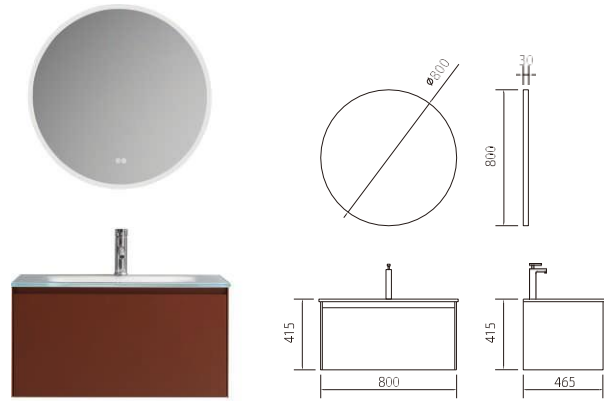

Model: 90

C	Length	Width	Height
Main cabinet	910	520	535
Mirror	800	30	800

High density PVC material,glass basin
High quality copper free LED mirror

VITTORIA

Model: 80

Elegant shape, high-end paint treatment, It makes the whole bathroom exude a calm and elegant atmosphere of life. A great choice for bathroom cabinets.

VITTORIA

Model: 80

Model: 80 F

C	Length	Width	Height
Main cabinet	800	465	415
Mirror	800	30	800

MDF material,glass basin
High quality copper free mirror

C	Length	Width	Height
Main cabinet	810	465	525
Mirror	800	30	800