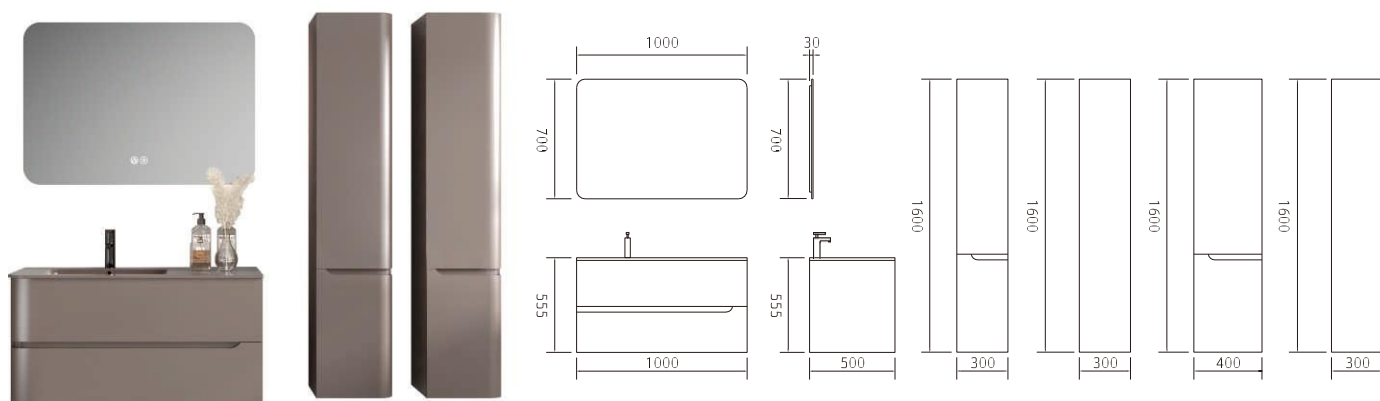

Being there, you feel at ease.

MAKE YOUR BATHROOM MORE ATTRACTIVE

Dura has a full shape and a very linear cabinet, showing its sexiness all the time.

Inside the side cabinet there is a unique storage space that makes things neater and more orderly and highly functional. At the same time, it is considerate and truly helps you organize and store cleaning supplies in an orderly manner.

DURA

Model: 120D

Elegant Shape

Elegant shape, high-end paint treatment,
It makes the whole bathroom exude a calm and elegant
atmosphere of life. A great choice for bathroom cabinets.

DURA

Model:60

C	Length	Width	Height	
Main cabinet	600	500	555	High density PVC material, glass basin
Mirror	600	30	700	High quality copper free LED mirror
Side cabinet	400	300	1600	High density PVC material

Model:120 L/R

C	Length	Width	Height	
Main cabinet	1200	500	555	High density PVC material, glass basin
Mirror	1200	20	700	High quality copper free mirror
Side cabinet	400	300	1600	High density PVC material

Model:100

C	Length	Width	Height	
Main cabinet	1000	500	555	High density PVC material, glass basin
Mirror	1000	30	700	High quality copper free LED mirror
Side cabinet 1	300	300	1600	High density PVC material
Side cabinet 2	400	300	1600	High density PVC material