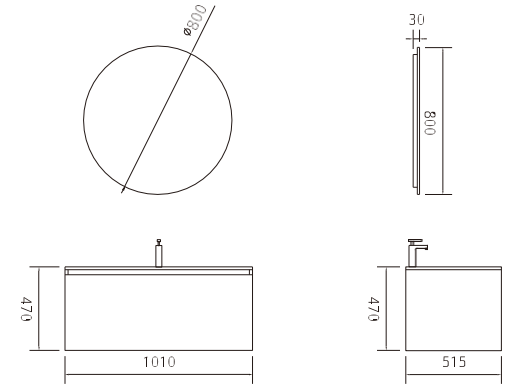

Soothe your restless mind.

AVIANO

Model: 80

C	Length	Width	Height
Main cabinet	800	470	415
Mirror	700	30	700

MDF material ,glass basin
High quality copper free LED mirror

Model: 100 V2

C	Length	Width	Height
Main cabinet	1010	515	470
Mirror	800	30	800

MDF material ,ceramic basin
High quality copper free LED mirror

Model: 100

C	Length	Width	Height
Main cabinet	1000	470	415
Mirror	800	30	800

MDF material ,glass basin
High quality copper free LED mirror

Model: 120