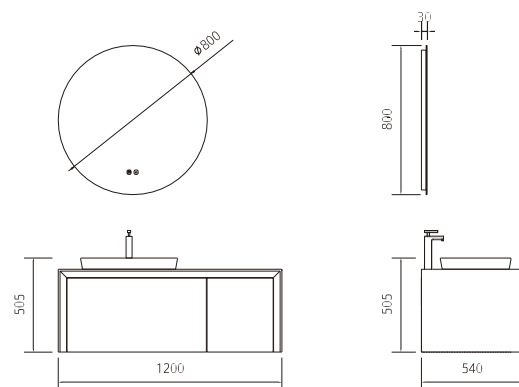

The beauty in life starts with the details.

SONAR

Model: 70

C	Length	Width	Height
Main cabinet	700	540	900
Mirror	600	30	800

MDF material, ceramic basin
High quality copper free LED mirror

Model: 120

C	Length	Width	Height
Main cabinet	1200	540	505
Mirror	800	30	800