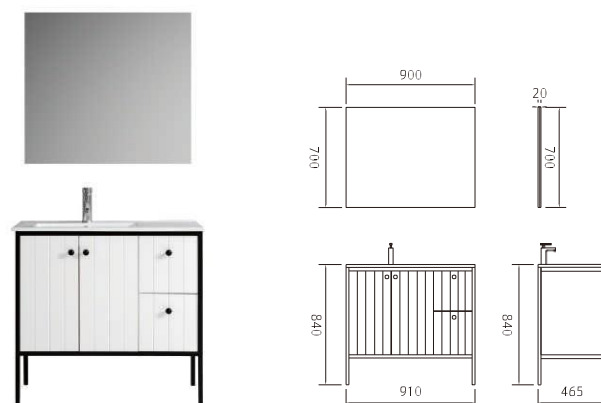

Model: 90

Ceramic basin /MDF material, iron frame
High quality copper free LED mirror /MDF material, iron frame
MDF material, iron frame

C	Length	Width	Height
Main cabinet	800	460	450
Mirror	800	30	800
Basin	440	330	160
Storage Shelf above	350	200	900
Storage Shelf below	350	350	500

C	Length	Width	Height
Main cabinet	910	465	840
Mirror	900	20	700

MDF material, ceramic basin, iron frame
High quality copper free mirror