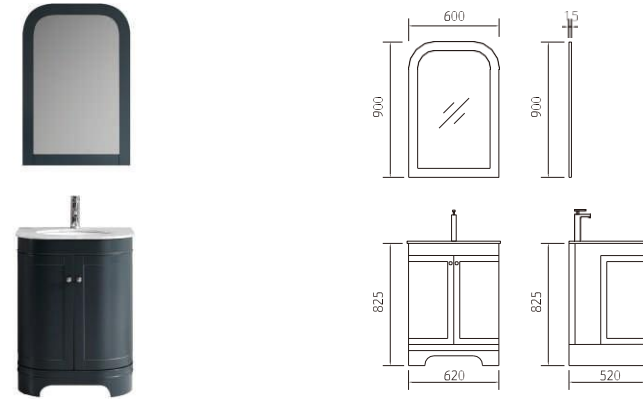

Life becomes an art, everything is so natural.

MAKE
YOUR BATHROOM
MORE
ATTRACTIVE

VENEZIA

Model: 75 SQUARE

Model: 60 ROUND

C	Length	Width	Height
Main cabinet	770	520	825
Mirror	600	15	800

MDF material,marble basin
High quality copper free mirror

C	Length	Width	Height
Main cabinet	620	520	825
Mirror	600	15	900

MDF material,marble basin
High quality copper free mirror

Model: 120 ROUND

C	Length	Width	Height
Main cabinet	1220	520	825
Mirror	1200	15	700