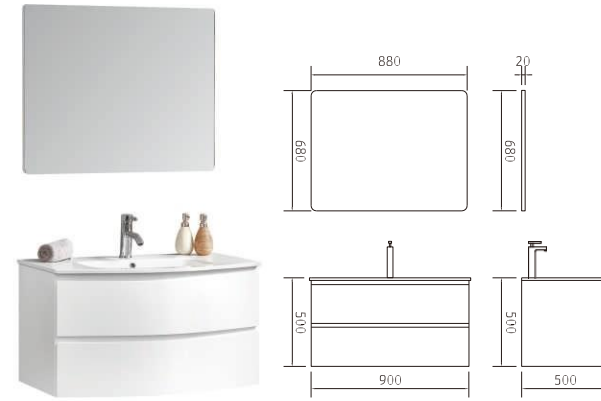

MDF material,glass basin
High quality copper free mirror

C	Length	Width	Height
Main cabinet	1200	465	495
Mirror	1200	40	700

MDF material,glass basin
High quality copper free mirror

SMILE

Model: 60 W

Model: 80 F

C	Length	Width	Height
Main cabinet	600	480	520
Mirror	600	20	700

MDF material,ceramic basin
High quality copper free mirror

C	Length	Width	Height
Main cabinet	800	480	800
Mirror	800	20	700

MDF material,ceramic basin
High quality copper free mirror

ELEGANT

Model: 18

Model: 19

C	Length	Width	Height
Main cabinet	900	500	500
Mirror	880	20	680

High density PVC material, ceramic basin
High quality copper free mirror

C	Length	Width	Height
Main cabinet	900	500	500
Mirror	880	20	680

High density PVC material, ceramic basin
High quality copper free mirror

ELEGANT

Model: 01

Model: 02

C	Length	Width	Height
Main cabinet	900	500	840
Mirror	900	20	1000

High density PVC material, ceramic basin
High quality copper free mirror