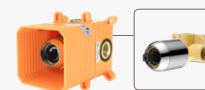

Hot and shower valve

• Single Function