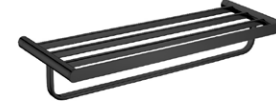

FEATURES

- towel bar Tow
- 304
- Stainless steel material Matt
- black finish Mou
- mounting hardware included

MODEL NO. A020 03 31 2