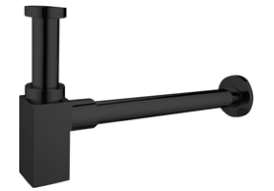

P Trap
NO.P100 01 31 1
Brushed gold finish
Solid brass construction