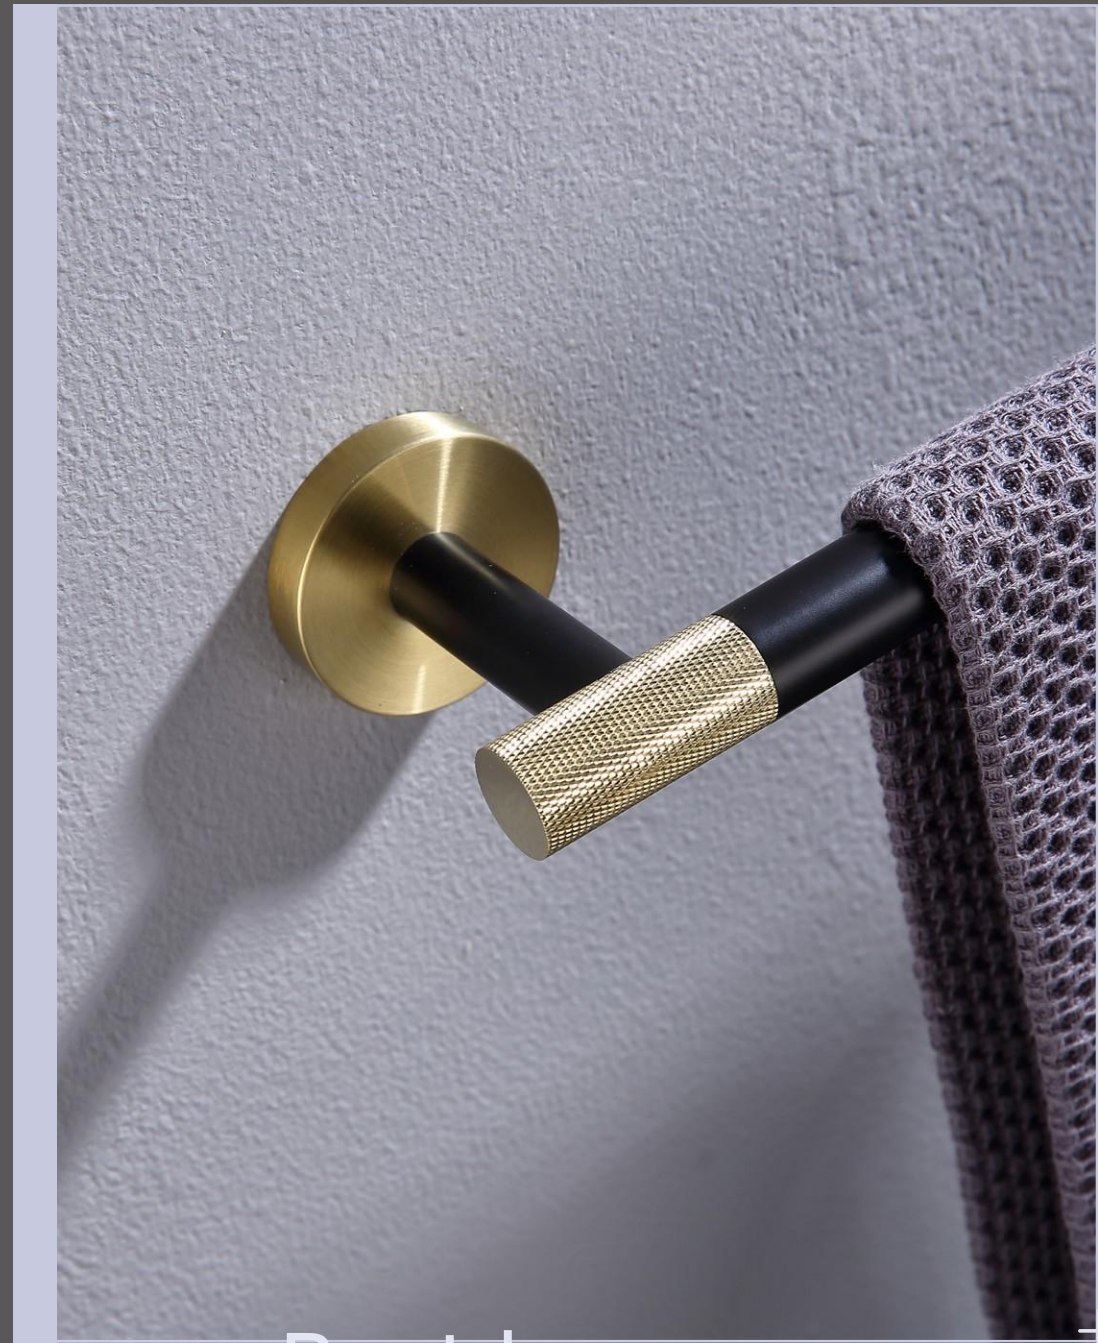

Matt black

Gun black

Brush brass

Rose gold

Oil rubbed bronze

Bathroom Accessories

At the core of our bathroom pendants lies an attention to detail and pursuit of perfection. Every pendant undergoes a strict quality control process to ensure each product is flawless.

Bathroom Accessories

A142 SERIES

MODEL NO. A142 10 47 8

- FEATURES**
- robe hook
 - brass construction +304 Stainless steel
 - d gold+Matt black finish
 - Mounting hardware included

MODEL NO. A142 24 47 8