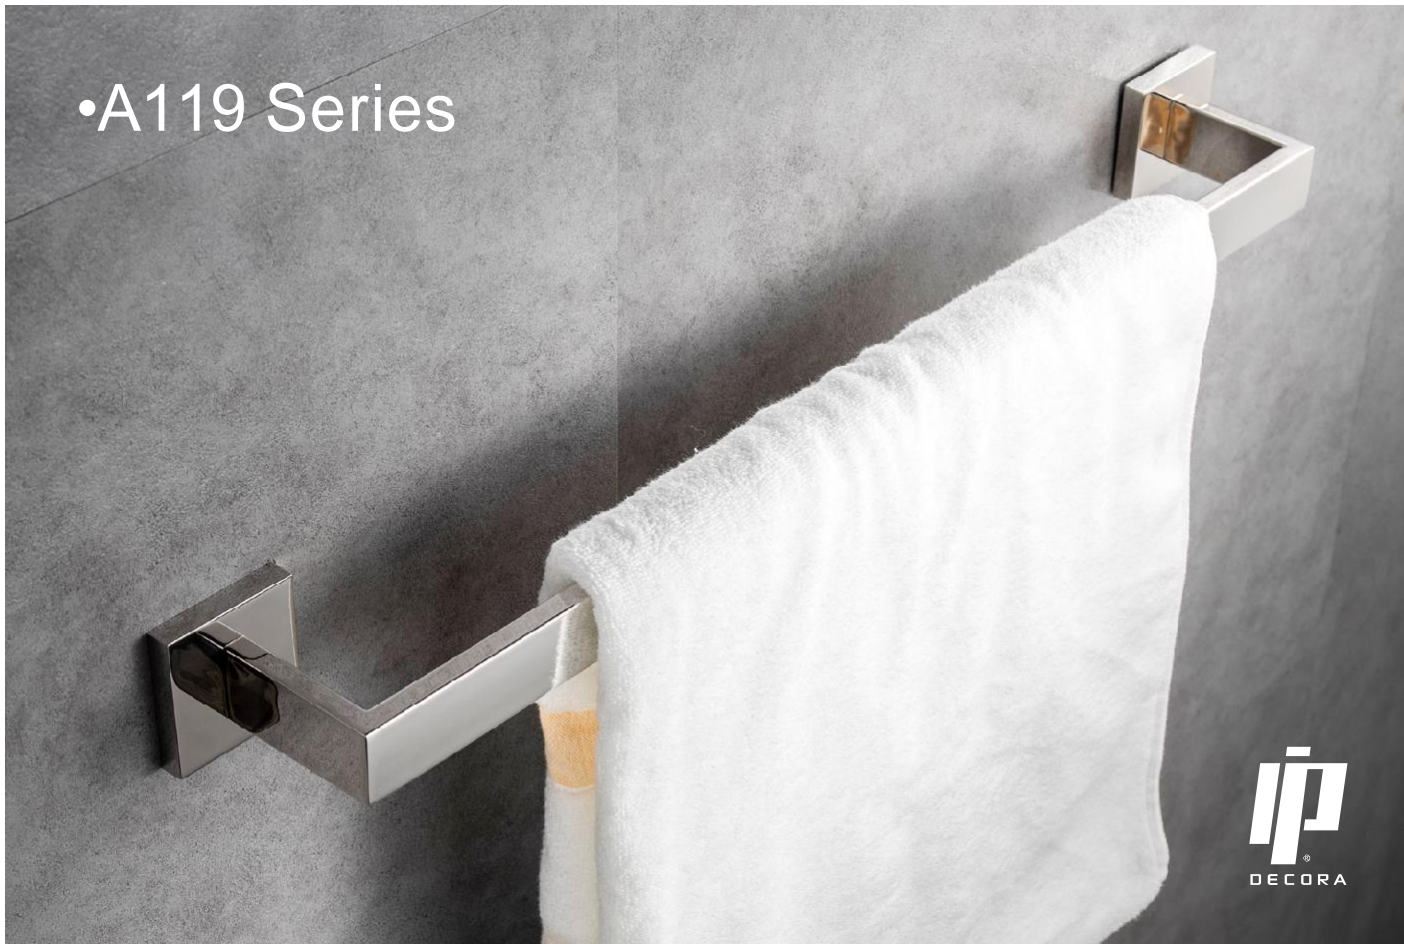

MODEL NO. A008 07 31 2

FEATURES

- cup holder Cup
- 304
- Stainless steel material Matt
- matt black finish Mou
- mounting hardware included

•A008 Series

A119 Series

Chrome Series

MODEL NO. A119 10 01 2

FEATURES