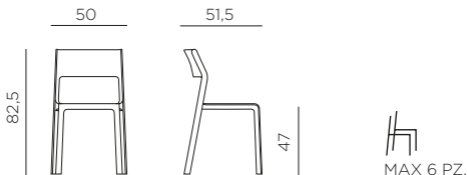

IT Sedia monoblocco senza braccioli. Materiale: poli-propilene fiberglass trattato anti-UV e colorato in massa. Impilabile. Finitura opaca. Dotata di piedini antiscivolo. Cuscino disponibile su ordinazione. Istruzioni d'uso: posizionare in modo stabile su un suolo piano. Pulire con detersivi non aggressivi e sciacquare con acqua. Tipo di utilizzo: showroom - sale pubbliche - bar - caffetterie - ristoranti - mense - banche - sale riunioni. Prodotto in Italia. Resina riciclabile. Prodotto a norma UNI EN 581/1/2 - UNI EN 16139. Movimentare con carrello portasedie o sollevare la pila per i braccioli/sedie.

IMPORTANTE, CONSERVARE
PER FUTURI RIFERIMENTI:
LEGGERE ATTENTAMENTE

EN Monobloc chair without armrest. Material: uniformly colored fiberglass polypropylene resins with UV additives. Stackable. Matt finish. With non-slip feet. Cushion available to order. Instructions for use: place on a flat level area. Wash with mild soap and rinse with water. Typical uses: showrooms - public halls - bars - cafeterias - restaurants - canteens - banks - conference rooms. Made in Italy. Recy-