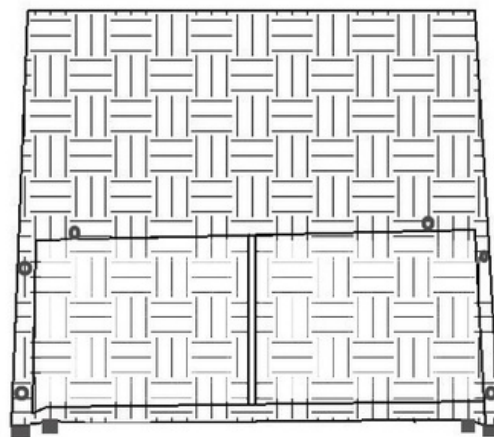

EVRE

MIAMI RATTAN SET

ASSEMBLY INSTRUCTIONS

Rev: 01/2019

Assembly Instructions

Sofa - Centre Section

Parts list

A 1PC

B 1PC

C 2PCS

D 1PC

E 1PC

a $\text{Ø}6*35$
4 PCS

b $\text{Ø}6*45$
6 PCS

c $\text{Ø}6$
16PCS

e $\text{Ø}6$
6PCS

Installation Steps

STEP 1

STEP 2

STEP 3

STEP 4

Assembly Instructions

Sofa - Right Arm Section

Parts list