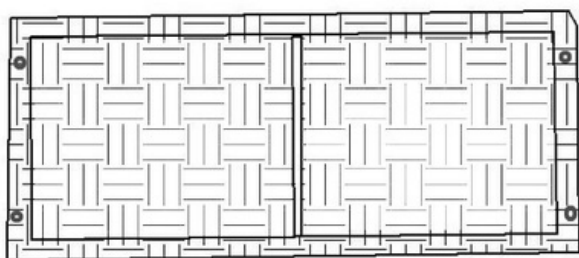

EVRE

MIAMI RATTAN SET

ASSEMBLY INSTRUCTIONS

Rev: 01/2019

Assembly Instructions

Sofa - Centre Section

Parts list

A 1PC

B 1PC

C 2PCS

D 1PC

E 1PC

a $\text{Ø}6*35$
4 PCS

b $\text{Ø}6*45$
6 PCS

c $\text{Ø}6$
16PCS

e $\text{Ø}6$
6PCS

Installation Steps

STEP 1

STEP 2

STEP 3

STEP 4

Assembly Instructions

Sofa - Right Arm Section

Parts list