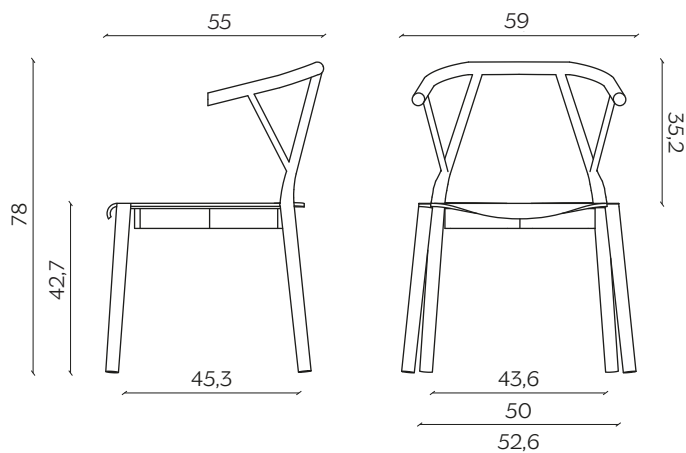

The chair is made in bended wood. It represents the essence of the sitting archetype, due to the used materials and to the form. Doesn't want to impress, just to perform in the better way the primary function: to accommodate. The chair develops the contrast between the essential structure and the wooden seat: the first devoted to the support and the second, to the comfort.

DIMENSIONI | DIMENSIONS

lunghezza | width: 59 cm

larghezza | depth: 55 cm

altezza | height 78 cm

altezza del sedile | seat height: 42,7 cm

AMBIENTE | ENVIRONMENT

interno | indoor

DOWNLOAD | DOWNLOADS