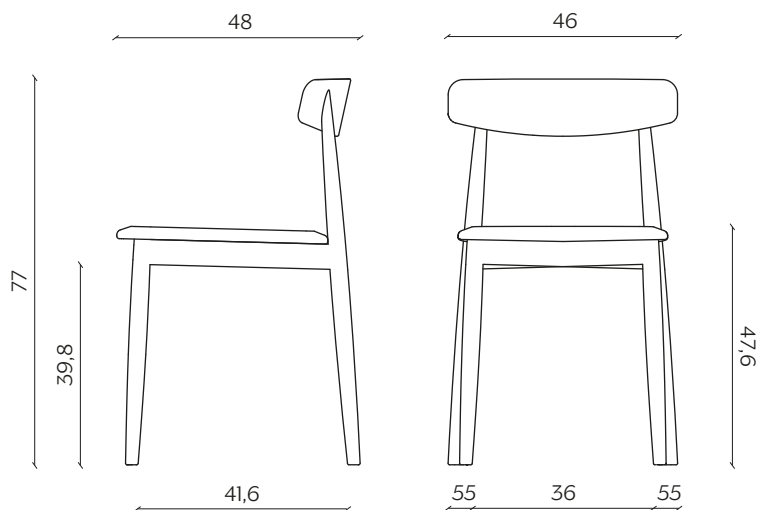

Parisian in character and drawing its inspiration from the traditional bistro chair, Claretta appears as a slender, impeccably groomed seat. The design is simple yet sports essential details, such as the assertive way in which the turned legs join the backrest, which tilts out slightly towards the top to guarantee the utmost comfort. Stackable up to a height of five, it is also available with armrests and in a stool version.

## DIMENSIONI | DIMENSIONS

lunghezza | width: 46 cm

larghezza | depth: 48 cm

altezza | height: 77 cm

altezza del sedile | seat height: 47,6 cm

impilabilità | stackability: sì (X4) | yes (X4)