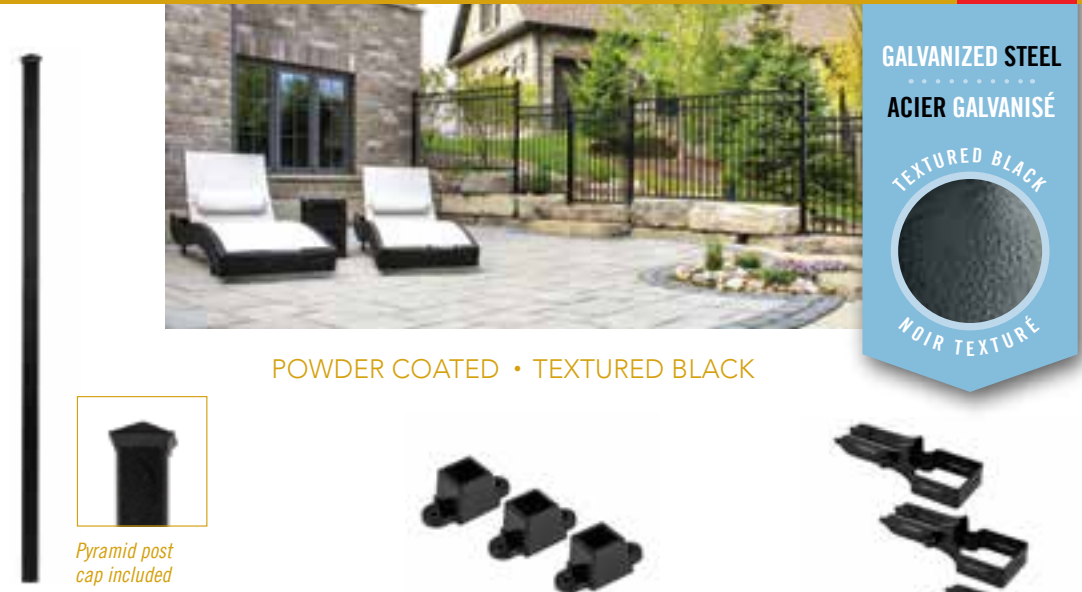

CGRTB4560 NEW

Iron Gate
45" Wide x 60" High

Style: Coral
Fits a 48" Post-to-Post Opening

WHAT'S INCLUDED:
One (1) 45" wide x 60" high Coral iron gate, and all standard, self-closing, single-gate hardware required.
UPC #664723444819
1 pc. per Consumer Pack

Our fence and gate panels are pre-packed with their hardware, in a box, ready for easy shipping and transportation.

GALVANIZED STEEL
ACIER GALVANISÉ
TEXTURED BLACK
NOIR TEXTURÉ

POWDER COATED • TEXTURED BLACK