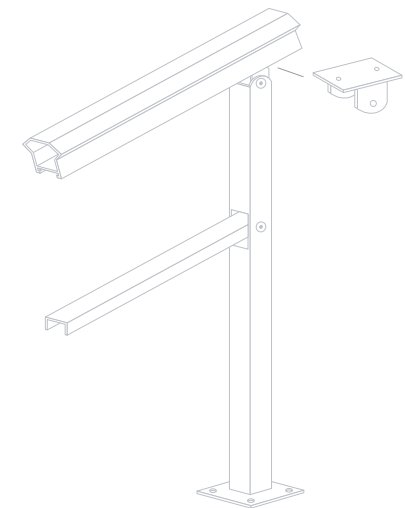

Works perfectly with 2-3 high step railing projects.

BLSK3S NEW
Stoop Railing Kit
Colour matching fasteners, post base cover, and anchors included.
UPC #664723444871

This system seamlessly integrates your choice of board material and combines their aesthetics with metal's durability, resulting in a long-lasting, low-maintenance enclosure that elevates your property's perimeter.

- Installing your fence is a breeze thanks to our user-friendly design, saving you time and effort.
- Traxx is your versatile and innovative fencing solution. Its unique design ensures simple installation and adjustments, perfect for various landscapes.
- Compatible board thickness:
  - Our TRAXX72 & TRAXX102 system works with wood boards which measure 1 1/4" (actual size) in thickness.
  - Our TRAXX108 system works with 5/4 wood boards which measure 1-5/32" (actual size) in thickness.
  - Our system can accommodate other board sizes with our separately sold liners (TRAXX-LN8).

TRAXX72 NEW
6' Long Black Aluminum Post Channel for Fence Panels
For Surface Mount Installation
72" long post channel with post cap, post base, anchors, post base cover, board locks, and hardware.
UPC #664723445847

TRAXX102 NEW
8.5' Long Black Aluminum Post Channel for Fence Panels
For In-ground Installation
102" long post channel with post cap, board locks, and hardware.
UPC #664723445823

TRAXX108 NEW
9' Long Black Aluminum Post Channel for Fence Panels
For In-ground Installation
108" long post channel with post cap, board locks, and hardware.
UPC #664723445830

TRAXX-LN8 NEW
Pack of (8) Liners
These liners allow you to use various board sizes with our system, from 1" - 5/8" thick boards.
UPC #664723445878

TRAXX-FS3 NEW
Pack of (3) 72" Long Filler Strips
Used for creating a polished look on the sides of your Traxx system that boards have not been inserted into.
UPC #664723445885

TRAXX-SP50 NEW
Pack of (50) Spacers
Used for creating 1/2" gaps between boards for a unique slatted look to your fence project.
*Hardware Included
UPC #664723445892

TRAXX-CK NEW
Surface Mount Conversion Kit
Use this kit to convert your TRAXX in-ground posts to surface-mounted posts. Includes one post base plate, one post base cover & all hardware required.
UPC #664723446066