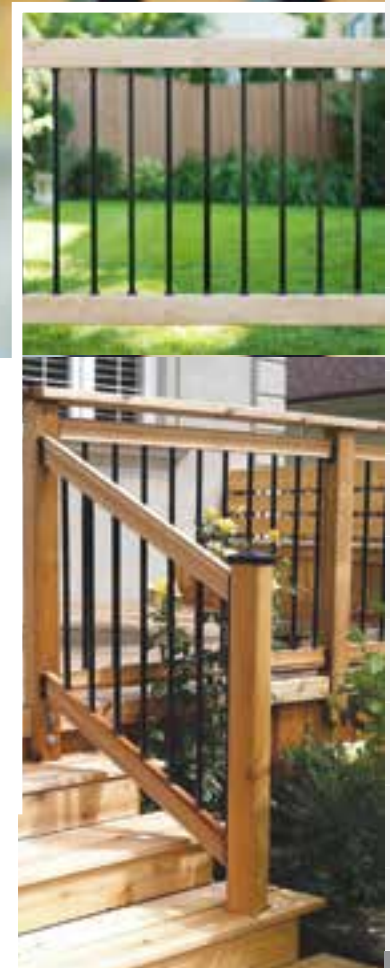

BALUSTERS

WOOD KITS & ACCESSORIES

INTERIOR BALUSTERS

SHIMS

ATTIC LADDERS

3/4" Square Balusters

Note: Package contents will cover an average of 4 linear feet (121.9 cm) of railing.

SQPS26
3/4" Square x 26" Long Galvanized Steel Tubing Baluster
UPC #664723101781
10 pcs. per Consumer Pack