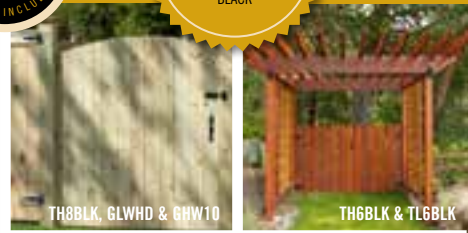

GATE HARDWARE

Mounting hardware included.

The beauty of our gate hardware comes from its functionality and discreet elegance. The classic design of our hardware complements a wide variety of materials. Its powder coated black finish and galvanized steel construction accents your project while also providing you the strength and longevity you need.

IRON FENCE

IRON GATES

STOOP RAILING

TRAXX

READY RAIL STEEL RAILING SYSTEM

LOUVERS

QUICK FENCE

FASTENERS

POST CAPS

GATE KITS

GATE HARDWARE

BULK GATE HARDWARE

INSERTS

POST ANCHORS & SUPPORTS

RAFTER CLIPS & POST TO BEAM

POST BASE ACCESSORIES

RAIL CONNECTORS

BALUSTERS

WOOD KITS & ACCESSORIES

INTERIOR BALUSTERS

SHIMS

ATTIC LADDERS

IRON FENCE

IRON GATES

STOOP RAILING

TRAXX

READY RAIL STEEL RAILING SYSTEM

LOUVERS

QUICK FENCE

FASTENERS

POST CAPS

GATE KITS

GATE HARDWARE

BULK GATE HARDWARE

INSERTS

POST ANCHORS & SUPPORTS

RAFTER CLIPS & POST TO BEAM

POST BASE ACCESSORIES

RAIL CONNECTORS

BALUSTERS

WOOD KITS & ACCESSORIES

INTERIOR BALUSTERS

SHIMS

ATTIC LADDERS

AH

Black Antique Colonial Handle

Designed for Wood Doors and Gates, Garage Doors, Carriage Doors, Sheds, Cabinets and Barns
UPC #664723100203

GLWHD

Black Heavy Duty Gate Latch

with cable and ring
UPC #664723101279

CBW

Black 18" Cane Bolt

UPC #664723101262

HDTH6BLK

Black 6" Ornamental Tee Hinges with Nylon Bushings

UPC #664723441283

DTPLUH

Black Deluxe Traditional Post Latch

with Ultimate Handle
UPC #664723101460

HDWGCKH

Heavy Duty Ornamental Gate Combo Kit

c/w Two 5" Tee Hinges with Nylon Bushings, Latch with Catch and Handle
UPC #664723441290

GHW10

Black Ornamental Gate Pull Handle

UPC #664723100616

HD8ASCBLK

Black Heavy Duty Self Closing Gate Hinges

Adjustable up to 90°
UPC #664723443355

HEL4BLK