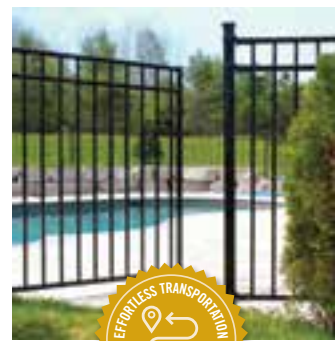

CPRTB7260 NEW

Iron Fence Panel
72" Wide x 60" High

Style: Coral
1" Horizontal Rails with 5/8" Pickets

WHAT'S INCLUDED:
One (1) 72" wide x 60" high 'Coral' iron fence section, and six (6) universal fence brackets (BU04RTXB)
UPC #664723444802
1 pc. per Consumer Pack

CGRTB4560 NEW

Iron Gate
45" Wide x 60" High

Style: Coral
Fits a 48" Post-to-Post Opening

WHAT'S INCLUDED:
One (1) 45" wide x 60" high Coral iron gate, and all standard, self-closing, single-gate hardware required.
UPC #664723444819
1 pc. per Consumer Pack