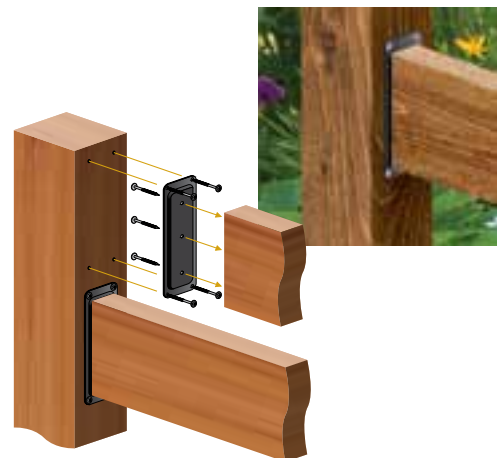

METAL

RH24B

2" x 4" Steel Rail Hanger and Connector Plate

UPC #664723441122

RH26B

2" x 6" Steel Rail Hanger and Connector Plate

UPC #664723443348

1" x 1/2" Rectangular Balusters