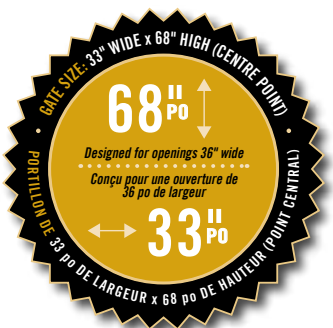

GG10440/RG02/AG03
Gate size:
 33" wide x 68" high
 (centre point)
 Designed for
 openings 36" wide
Arched Top
 UPC #664723101347

GG10441/RG02/AG03
Gate size:
 45" wide x 68" high
 (centre point)
 Designed for
 openings 48" wide
Arched Top
 UPC #664723100852

Designed for openings 36" wide

ICGA3356 NEW
Gate size:
 33" wide x 56" high
 (centre point)
 Designed for
 openings 36" wide
Arched Top
 UPC #664723444277

ICG03346 NEW
Gate size:
 33" wide x 46" high
 (centre point)
 Designed for
 openings 36" wide
Flat Top
 UPC #664723444284