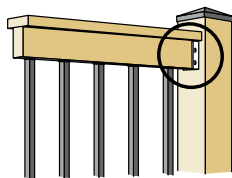

SDRC

Deck & Stair Rail Connectors For Standard 2" x 4" Rail.

Stainless Steel Screws Included
UPC #664723101026
4 pcs. per Consumer Pack