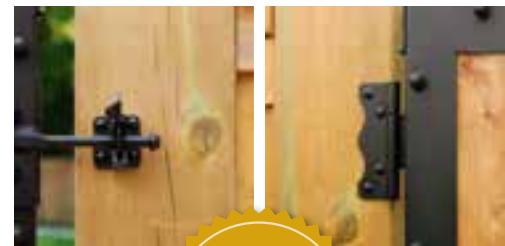

Board material versatility gives you the freedom to choose what works best for you.

Insert dimensional fence board lumber that is 5 1/2" wide. Cedar or vinyl may need to be trimmed to size (boards purchased separately).

Additional style: Use without the arch for a clean and simple rectangular gate frame.