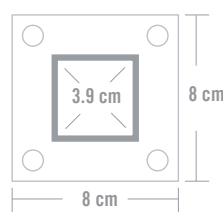

STOOP RAILING SYSTEM

Elevate your entrance with our stylish hand rail. Crafted with both safety and aesthetics in mind, our railings are the perfect addition to your home. Your stoop railing project just got easier! Find everything you need in one convenient kit.

NEW

TRAXX HORIZONTAL FENCE SYSTEM

Choose Nuvo Iron's Traxx Fence System for security, style, and simplicity. Our fencing system is your hassle-free solution for a beautiful and durable fence.

TEXTURED BLACK FINISH

NEW

- IRON FENCE
- IRON GATES
- **STOOP RAILING**
- TRAXX
- READY RAIL STEEL RAILING SYSTEM
- LOUVERS
- QUICK FENCE
- FASTENERS
- POST CAPS
- GATE KITS
- GATE HARDWARE
- BULK GATE HARDWARE
- INSERTS
- POST ANCHORS & SUPPORTS
- RAFTER CLIPS & POST TO BEAM
- POST BASE ACCESSORIES
- RAIL CONNECTORS
- BALUSTERS
- WOOD KITS & ACCESSORIES
- INTERIOR BALUSTERS
- SHIMS
- ATTIC LADDERS

- IRON FENCE
- IRON GATES
- STOOP RAILING
- **TRAXX**
- READY RAIL STEEL RAILING SYSTEM
- LOUVERS
- QUICK FENCE
- FASTENERS
- POST CAPS
- GATE KITS
- GATE HARDWARE
- BULK GATE HARDWARE
- INSERTS
- POST ANCHORS & SUPPORTS
- RAFTER CLIPS & POST TO BEAM
- POST BASE ACCESSORIES
- RAIL CONNECTORS
- BALUSTERS
- WOOD KITS & ACCESSORIES
- INTERIOR BALUSTERS
- SHIMS
- ATTIC LADDERS

Enjoy a touch of elegance while ensuring stability and support. Choose quality and style for your stoop with our versatile railing solution.