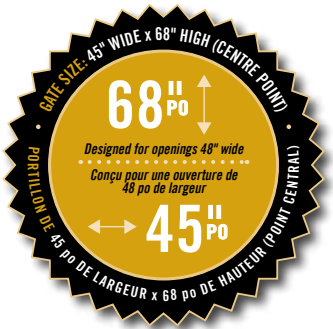

GG10440/RG02/AG03
Gate size:
 33" wide x 68" high
 (centre point)
 Designed for
 openings 36" wide
Arched Top
 UPC #664723101347

GG10441/RG02/AG03
Gate size:
 45" wide x 68" high
 (centre point)
 Designed for
 openings 48" wide
Arched Top
 UPC #664723100852

Designed for openings 36" wide

ICGA3356 NEW
Gate size:
 33" wide x 56" high
 (centre point)
 Designed for
 openings 36" wide
Arched Top
 UPC #664723444277

ICG03346 NEW
Gate size:
 33" wide x 46" high
 (centre point)
 Designed for
 openings 36" wide
Flat Top
 UPC #664723444284