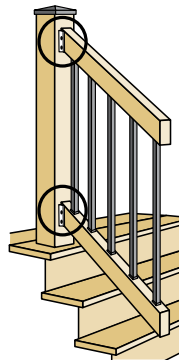

Stair Railings