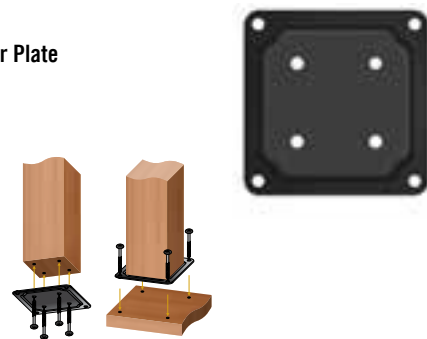

WPCP4B
4" x 4" Wood Post Connector Plate
UPC #664723441139