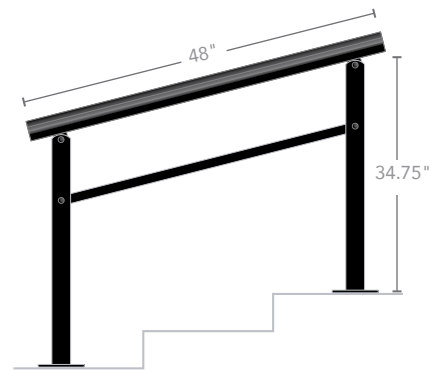

Enjoy a touch of elegance while ensuring stability and support. Choose quality and style for your stoop with our versatile railing solution.

- **SAFETY AND STYLE:** Elevate your curb-appeal while ensuring safety and stability.
- **QUALITY CRAFTSMANSHIP:** Our railings are expertly crafted for durability and longevity.
- **ADAPTABLE:** Designed with versatility as a core feature, our railing system provides adjustable positioning for the handrail and slope of your project.
- **VERSATILE DESIGN:** Our simple yet elegant profile complements your home's distinctive style flawlessly.
- **EASY INSTALLATION:** Hassle-free setup means you can enjoy your new railing in no time.
- **LOW MAINTENANCE:** Built to last and require minimal upkeep, leaving you with more time to enjoy your home.

Works perfectly with 2-3 high step railing projects.

BLSK3S NEW
Stoop Railing Kit
Colour matching fasteners, post base cover, and anchors included.
UPC #664723444871

This system seamlessly integrates your choice of board material and combines their aesthetics with metal's durability, resulting in a long-lasting, low-maintenance enclosure that elevates your property's perimeter.

- Installing your fence is a breeze thanks to our user-friendly design, saving you time and effort.
- Traxx is your versatile and innovative fencing solution. Its unique design ensures simple installation and adjustments, perfect for various landscapes.
- Compatible board thickness:
  - Our TRAXX72 & TRAXX102 system works with wood boards which measure 1 1/4" (actual size) in thickness.
  - Our TRAXX108 system works with 5/4 wood boards which measure 1-5/32" (actual size) in thickness.
  - Our system can accommodate other board sizes with our separately sold liners (TRAXX-LN8).

TRAXX72 NEW
6' Long Black Aluminum Post Channel for Fence Panels
For Surface Mount Installation
72" long post channel with post cap, post base, anchors, post base cover, board locks, and hardware.
UPC #664723445847

TRAXX102 NEW
8.5' Long Black Aluminum Post Channel for Fence Panels
For In-ground Installation
102" long post channel with post cap, board locks, and hardware.
UPC #664723445823

TRAXX108 NEW
9' Long Black Aluminum Post Channel for Fence Panels
For In-ground Installation
108" long post channel with post cap, board locks, and hardware.
UPC #664723445830

TRAXX-LN8 NEW
Pack of (8) Liners
These liners allow you to use various board sizes with our system, from 1" - 5/8" thick boards.
UPC #664723445878

TRAXX-FS3 NEW
Pack of (3) 72" Long Filler Strips
Used for creating a polished look on the sides of your Traxx system that boards have not been inserted into.
UPC #664723445885

TRAXX-SP50 NEW
Pack of (50) Spacers
Used for creating 1/2" gaps between boards for a unique slatted look to your fence project.
*Hardware Included
UPC #664723445892

TRAXX-CK NEW
Surface Mount Conversion Kit
Use this kit to convert your TRAXX in-ground posts to surface-mounted posts. Includes one post base plate, one post base cover & all hardware required.
UPC #664723446066