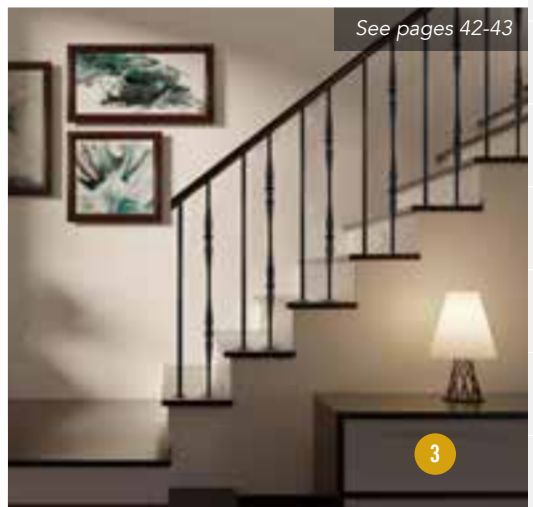

See page 13

- IRON FENCE
- IRON GATES
- STOOP RAILING
- TRAXX
- READY RAIL STEEL RAILING SYSTEM
- LOUVERS
- QUICK FENCE
- FASTENERS
- POST CAPS
- GATE KITS
- GATE HARDWARE
- BULK GATE HARDWARE
- INSERTS
- POST ANCHORS & SUPPORTS
- RAFTER CLIPS & POST TO BEAM
- POST BASE ACCESSORIES
- RAIL CONNECTORS
- BALUSTERS
- WOOD KITS & ACCESSORIES
- INTERIOR BALUSTERS
- SHIMS
- ATTIC LADDERS