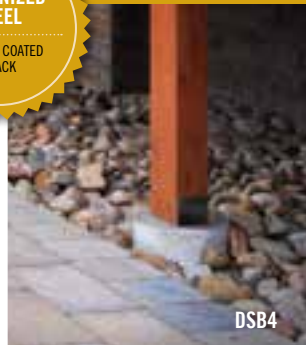

WOOD KITS & ACCESSORIES

INTERIOR BALUSTERS

SHIMS

ATTIC LADDERS

GALVANIZED STEEL
POWDER COATED BLACK

CREATE A UNIFIED LOOK USING THE MATCHING RAFTER CLIP AND POST TO BEAM SUPPORT STYLES.

The subtle elegance and long lasting galvanized steel construction of our rafter clips and post to beam supports make them the perfect addition to your outdoor structure.