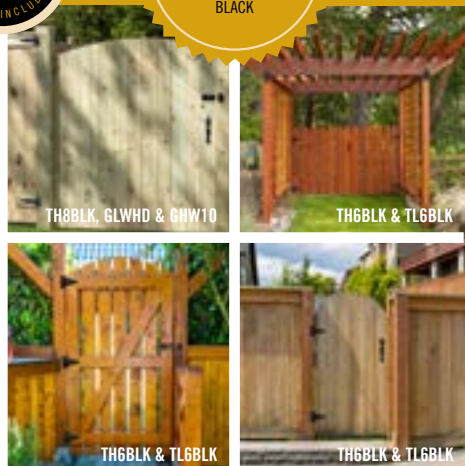

TH4BLK, LCWSLBLK & CBW

TH8BLK, GLWHD & GHW10

TH6BLK & TL6BLK

TH6BLK & TL6BLK

TH6BLK & TL6BLK

ALUMINUM RAILING

INSERTS

POST CAPS

OUTDOOR LIGHTING

GATES & GATE KITS

GATE HARDWARE

LOUVERS

RAFTER CLIPS & POST TO BEAM / POST SUPPORTS

POST SUPPORTS

POST BASE ACCESSORIES

RAIL CONNECTORS

BALUSTERS

WOOD KITS & ACCESSORIES

FASTENERS

INTERIOR BALUSTERS

ATTIC LADDERS

LEARN MORE

ALUMINUM RAILING

INSERTS

POST CAPS

OUTDOOR LIGHTING

GATES & GATE KITS

GATE HARDWARE

LOUVERS

RAFTER CLIPS & POST TO BEAM / POST SUPPORTS

POST SUPPORTS

POST BASE ACCESSORIES

RAIL CONNECTORS

BALUSTERS

WOOD KITS & ACCESSORIES

FASTENERS

INTERIOR BALUSTERS

ATTIC LADDERS

LEARN MORE

AH Black Antique Colonial Handle

Designed for Wood Doors and Gates, Garage Doors, Carriage Doors, Sheds, Cabinets and Barns
UPC #664723100203

GLWHD Black Heavy Duty Gate Latch

with cable and ring
UPC #664723101279

CBW Black 18" Cane Bolt

UPC #664723101262

HDTH6BLK Black 6" Ornamental Tee Hinges

with Nylon Bushings
UPC #664723441283
2 pcs. per Consumer Pack

DTPLUH Black Deluxe Traditional Post Latch

with Ultimate Handle
UPC #664723101460

HDWGCKH Heavy Duty Ornamental Gate Combo Kit

c/w Two 5" Tee Hinges with Nylon Bushings, Latch with Catch and Handle
UPC #664723441290

GHW10 Black Ornamental Gate Pull Handle

UPC #664723100616

HD8ASCBLK Black Heavy Duty Self Closing Gate Hinges

Adjustable up to 90°
UPC #664723443355
2 pcs. per Consumer Pack

HEL4BLK Black Heavy Duty Rustic Hook and Eye Latch

UPC #664723443379

HEL4BLK2PK Black Heavy Duty Rustic Hook and Eye Latch

UPC #664723443386
2 pcs. per Consumer Pack

LCWSLBLK Black Spring Loaded Latch and Catch

with Cable
UPC #664723100074

SBL Black Slide Bolt Latch

UPC #664723101286

SCGS13BLK Black Self-Closing Gate Spring 13" Long

UPC #664723101293

SH12BLK Black 12" Heavy Duty Gate Strap Hinges

UPC #664723441276
2 pcs. per Consumer Pack

TH4SCBLK Black 4" Self Closing Tee Hinges

UPC #664723443362
2 pcs. per Consumer Pack

TH4BLK Black 4" Tee Hinges

UPC #664723100456
2 pcs. per Consumer Pack

TH6BLK Black 6" Tee Hinges

UPC #664723100821
2 pcs. per Consumer Pack

TH8BLK Black 8" Tee Hinges

UPC #664723100067
2 pcs. per Consumer Pack

TL6BLK Black 6" Ornamental Thumb Latch

UPC #664723101316

WGCKH Black Gate Combo Kit

c/w Two 6" Tee Hinges, Latch with Catch and Handle
UPC #664723101491