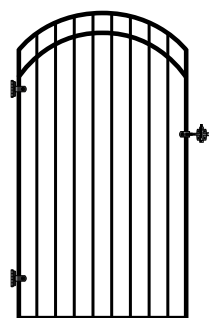

Gate Size 33" W x 68" H
(Centre Point) Designed for openings 36" W.

GG10440/RG02/AG03
UPC #664723101347