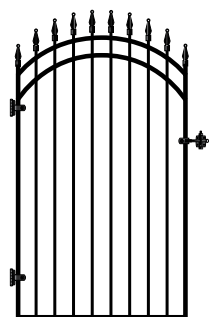

GALVANIZED STEEL
POWDER COATED BLACK

Gate Size 33" W x 68" H
(Centre Point) Designed for openings 36" W.

GG10440/RG02/AG03
UPC #664723101347

Gate Size 45" W x 68" H
(Centre Point) Designed for openings 48" W.

GG10441/RG02/AG03
UPC #664723100852

Gate Size 33" W x 72" H
(Centre Point) Designed for openings 36" W.

DG10140/RG02/AG03
UPC #664723101545

Gate Size 45" W x 73" H
(Centre Point) Designed for openings 48" W.