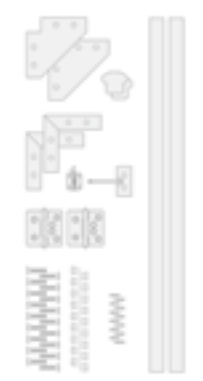

WHARGK
White Gate Kit
Convert your railing section into a gate. Includes 2 upright side rails, 2 top & 2 bottom corner braces, 1 latch & catch set with hinges and fasteners, top rail end caps, & carriage nuts & bolts.
UPC #664723103181