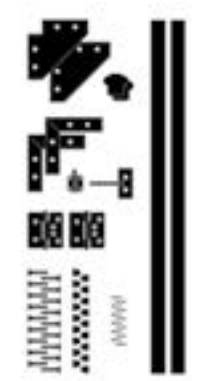

BLTBREB
Black Rail End Bracket
Comes with 1 top & 1 bottom bracket per package and screws.
UPC #664723440514

WHTBREB
White Rail End Bracket
Comes with 1 top & 1 bottom bracket per package and screws.
UPC #664723440668

BLTBRSB
Black Universal Swivel Bracket
Used for angled sections. Comes with 1 top & 1 bottom bracket per package and screws.
UPC #664723440521

WHTBRSB
White Universal Swivel Bracket
Used for angled sections. Comes with 1 top & 1 bottom bracket per package and screws.
UPC #664723440675

BLARGK
Black Gate Kit
Convert your railing section into a gate. Includes 2 upright side rails, 2 top & 2 bottom corner braces, 1 latch & catch set with hinges and fasteners, top rail end caps, & carriage nuts & bolts.
UPC #664723103174