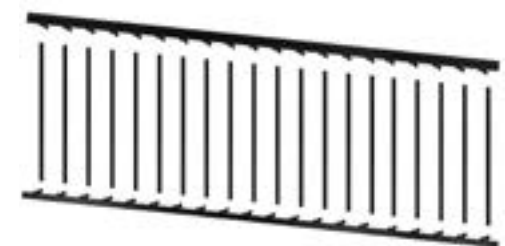

* BLSARK836S KIT

Stamped engineered drawings completed and available.
Railing products meet or exceed local and regional building codes.

Stamped engineered drawings completed and available.
Railing products meet or exceed local and regional building codes.