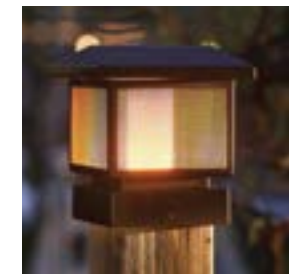

SLF06 NEW
Decorative Flame Solar Post Cap Lights
For nominal 4" x 4" posts or nominal 6" x 6" posts with adapter
UPC #664723442433
2 pcs. per Consumer Pack