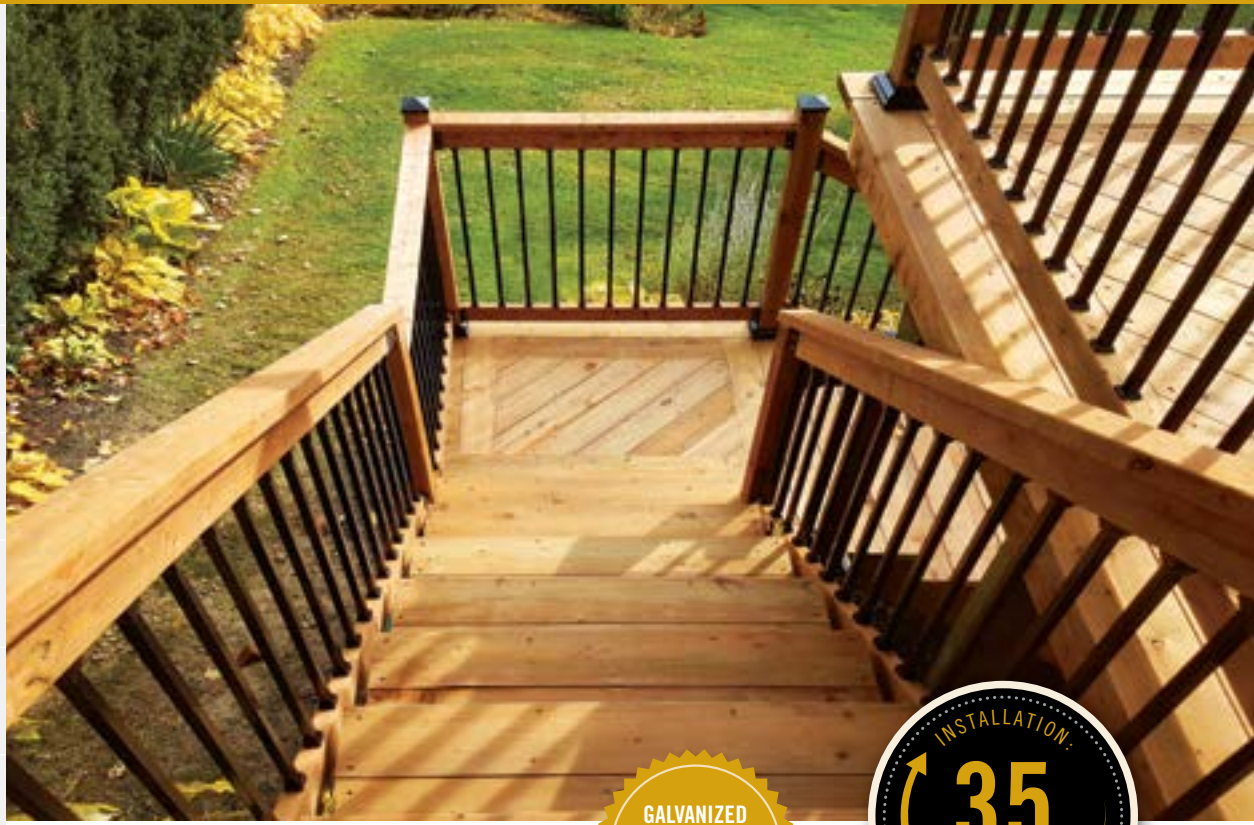

SQUARE BALUSTERS

Featuring a classic and elegant look, our square balusters are a design staple that accents any outdoor project.

SQUARE BALUSTER ADAPTERS & CONNECTORS

ALUMINUM RAILING

INSERTS

POST CAPS

OUTDOOR LIGHTING

GATES & GATE KITS

GATE HARDWARE

LOUVERS

RAFTER CLIPS & POST TO BEAM / POST SUPPORTS

POST SUPPORTS

POST BASE ACCESSORIES

RAIL CONNECTORS

BALUSTERS

WOOD KITS & ACCESSORIES

FASTENERS

INTERIOR BALUSTERS

ATTIC LADDERS

LEARN MORE

3/4" Square Balusters

Note: Package contents will cover an average of 4 linear feet (121.9 cm) of railing.