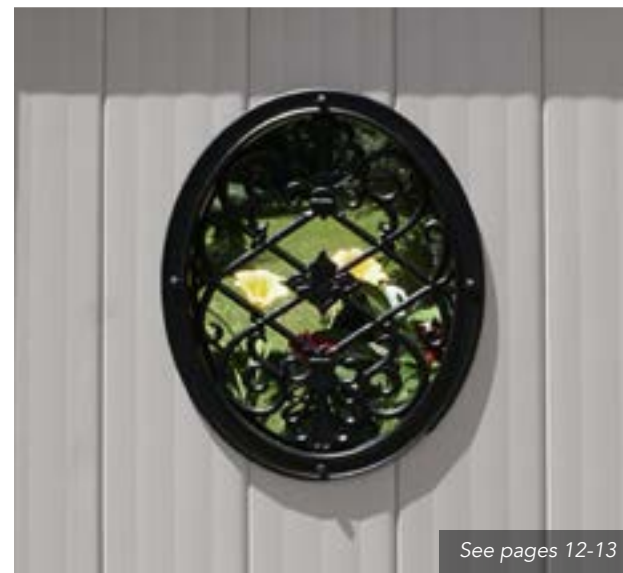

ATTIC LADDERS

Available in wood or aluminum, these retractable stairs provide you easy access to reach more areas in your home. From attics to lofts, their durable construction keeps safety in mind.

NEW

Upgrade your home with our attic and loft ladders. Our ladders are constructed for durability, with slip-resistant steps for added safety and steady climbing, and insulation for fire-resistance and added energy savings.

With a weight capacity of 330 pounds, these ladders are perfect for any storage needs, and its easy-to-use spring-assisted mechanism, handrail, and compact design make it the best choice for easy access to your attic.

REIMAGINE YOUR OUTDOOR SPACE WITH NUVO IRON™

- ALUMINUM RAILING
- INSERTS
- POST CAPS
- OUTDOOR LIGHTING
- GATES & GATE KITS
- GATE HARDWARE
- LOUVERS
- RAFTER CLIPS & POST TO BEAM / POST SUPPORTS
- POST SUPPORTS
- POST BASE ACCESSORIES
- RAIL CONNECTORS
- BALUSTERS
- WOOD KITS & ACCESSORIES
- FASTENERS
- INTERIOR BALUSTERS
- ATTIC LADDERS
- LEARN MORE

- ALUMINUM RAILING
- INSERTS
- POST CAPS
- OUTDOOR LIGHTING
- GATES & GATE KITS
- GATE HARDWARE
- LOUVERS
- RAFTER CLIPS & POST TO BEAM / POST SUPPORTS
- POST SUPPORTS
- POST BASE ACCESSORIES
- RAIL CONNECTORS
- BALUSTERS
- WOOD KITS & ACCESSORIES
- FASTENERS
- INTERIOR BALUSTERS
- ATTIC LADDERS
- LEARN MORE