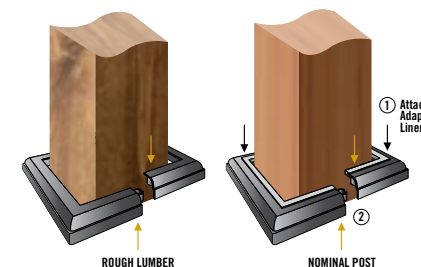

ALUMINUM POST BASE COVER

ADPBS4
4" x 4"
Designed for use with nominal 4" x 4" posts.
UPC #664723441092

ADPBS6
6" x 6"
Designed for use with rough lumber 6" x 6" posts or use the included adapter for nominal 6" x 6" posts.
UPC #664723441108