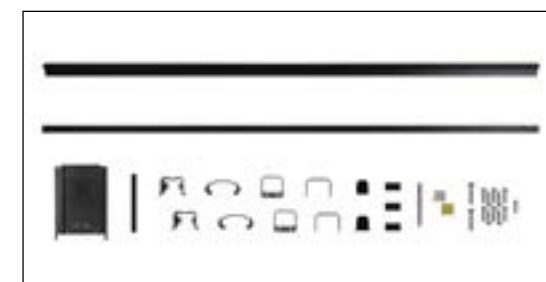

RAIL KIT FOR GLASS PANELS

Kits Include:

- Top and bottom rail
- All hardware and brackets included
- **Posts sold separately (See Page 8 for post options)*
- **Glass sold separately*