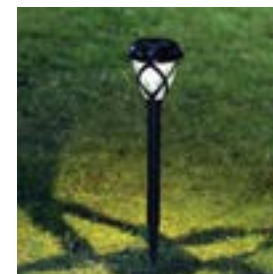

SLP02 NEW
Lightweight Decorative Solar Pathway Lights
Solar Powered LED Lights / In-ground installation / Matte Black Finish
UPC #664723442365
6 pcs. per Consumer Pack