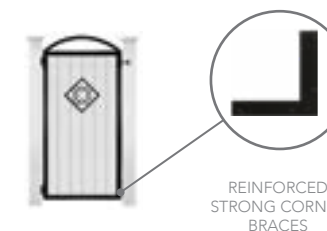

REINFORCED STRONG CORNER BRACES

GALVANIZED STEEL
POWDER COATED BLACK

GATE FRAME BRACE KITS

Made of galvanized steel, our gate frame brace kits will keep your gate functional and long lasting for years to come.

Compatible with inward, outward left or right gate configurations, these gate brace kits include everything you need for installation and are perfect for any outdoor space.