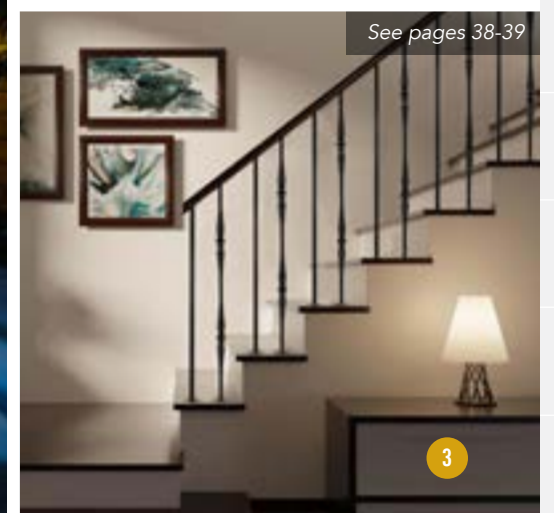

FIND US ONLINE

Check out our entire product offering and get inspired on www.nuvoiron.com. Don't forget, we also offer iron and chain link fencing for your commercial and residential fencing needs.

REIMAGINE YOUR OUTDOOR SPACE

Learn more, get inspired, and connect with us on our website or social media pages. To find a store, retailer, or installer near you, visit www.nuvoiron.com/where-to-buy

ALUMINUM RAILING

INSERTS

POST CAPS

OUTDOOR LIGHTING

GATES & GATE KITS

GATE HARDWARE

LOUVERS

RAFTER CLIPS & POST TO BEAM / POST SUPPORTS

POST SUPPORTS

POST BASE ACCESSORIES

RAIL CONNECTORS

BALUSTERS

WOOD KITS & ACCESSORIES

FASTENERS

INTERIOR BALUSTERS

ATTIC LADDERS

LEARN MORE

@NUVOIRONFENCING

@NUVOIRON

@NUVOIRON

@NUVOIRON

@NUVOIRON

WWW.NUVOIRON.COM

1. 1 Click on the side tabs or "see page" buttons to quickly navigate to a specific product category or page.
2. 2 You can click on any product code to learn more about it on nuvoiron.com. Browse photos, videos and check out the features & benefits.
3. 3 Click on the to check out the featured accounts & projects.

2

ALUMINUM RAILING

INSERTS

POST CAPS

OUTDOOR LIGHTING

GATES & GATE KITS

GATE HARDWARE

LOUVERS

RAFTER CLIPS & POST TO BEAM / POST SUPPORTS

POST SUPPORTS

POST BASE ACCESSORIES

RAIL CONNECTORS

BALUSTERS

WOOD KITS & ACCESSORIES

FASTENERS

INTERIOR BALUSTERS

ATTIC LADDERS

LEARN MORE

See page 15

3