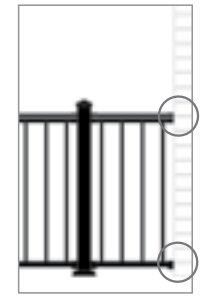

Timeless, versatile and perfect for any outdoor space, no matter the style.

BLPOP44
Black Surface Mount Post
3" x 3" x 44"
for 42" high deck railing. These posts are used for all standard 42" high railings and all stair installations. Comes with pyramid cap & skirt.
UPC #664723440545

WHPOP44
White Surface Mount Post
3" x 3" x 44"
for 42" high deck railing. These posts are used for all standard 42" high railings and all stair installations. Comes with pyramid cap & skirt.
UPC #664723440699

BLPOP39
Black Surface Mount Post
3" x 3" x 39 3/4"
These posts are used as in-line posts for 42" high railing. Comes with pyramid cap and skirt.
UPC #664723440538

WHPOP39
White Surface Mount Post
3" x 3" x 39 3/4"
These posts are used as in-line posts for 42" high railing. Comes with pyramid cap and skirt.
UPC #664723440682

BLTBWB
Black Wall Mount Bracket
Used to attach a rail section to various wall surfaces. Screws included. Wall mounting fasteners not included.
UPC #664723103167