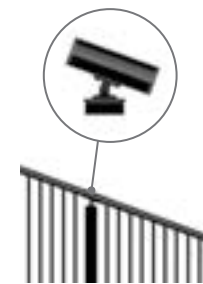

BLLPC180S
Black In-Line Stair Post Cap
Used on a post to create a smooth, continuous line stair railing. Screws included.
UPC #664723103129