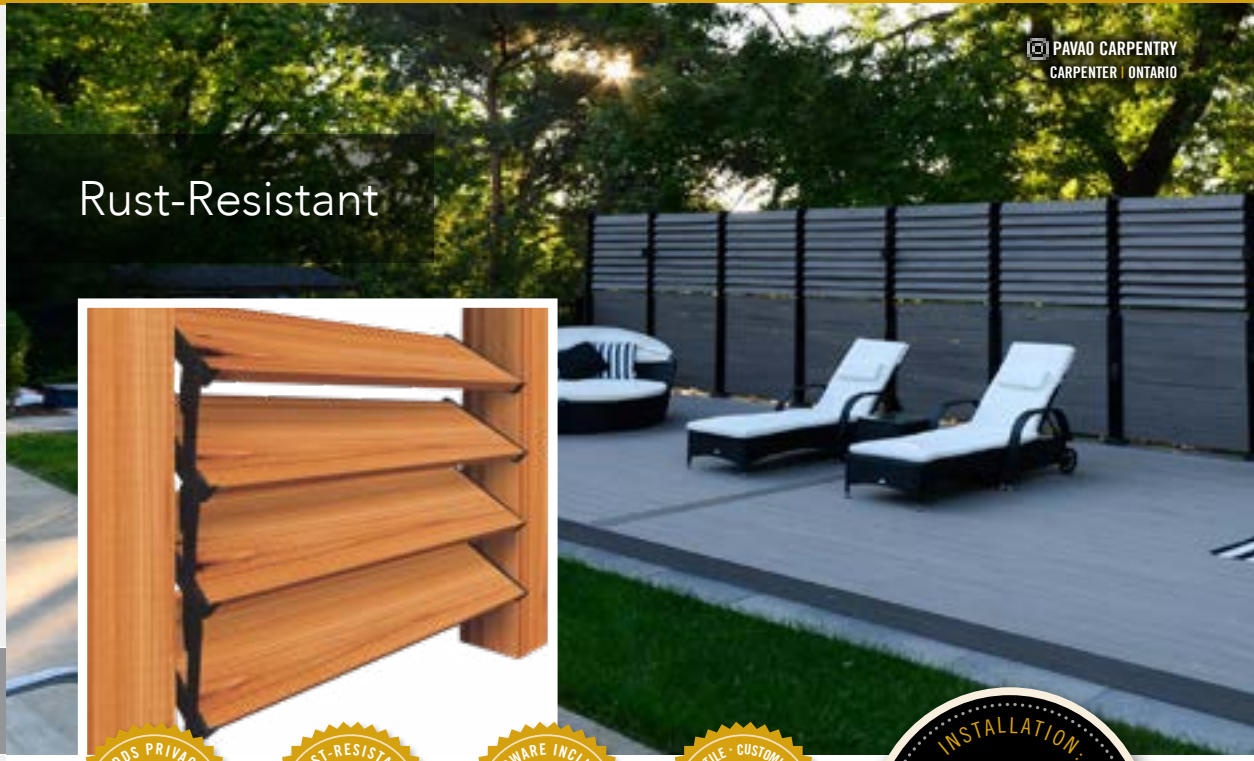

LOUVER SHUTTER & BLINDS SYSTEM

A versatile and customizable product. Easily change the angle of the louvers to manipulate the rain, sun, and air flow to go where you want it to.

2" RAFTER CLIPS & 6" POST TO BEAM SUPPORTS

POST SUPPORT SADDLE BRACKETS

- ALUMINUM RAILING
- INSERTS
- POST CAPS
- OUTDOOR LIGHTING
- GATES & GATE KITS
- GATE HARDWARE
- **LOUVERS**
- RAFTER CLIPS & POST TO BEAM / POST SUPPORTS
- POST SUPPORTS
- POST BASE ACCESSORIES
- RAIL CONNECTORS
- BALUSTERS
- WOOD KITS & ACCESSORIES
- FASTENERS
- INTERIOR BALUSTERS
- ATTIC LADDERS
- LEARN MORE

- ALUMINUM RAILING
- INSERTS
- POST CAPS
- OUTDOOR LIGHTING
- GATES & GATE KITS
- GATE HARDWARE
- LOUVERS
- **RAFTER CLIPS & POST TO BEAM / POST SUPPORTS**
- POST SUPPORTS
- POST BASE ACCESSORIES
- RAIL CONNECTORS
- BALUSTERS
- WOOD KITS & ACCESSORIES
- FASTENERS
- INTERIOR BALUSTERS
- ATTIC LADDERS
- LEARN MORE

- ADDS PRIVACY / AJOUTE DE L'INTIMITÉ
- RUST-RESISTANT / RÉSISTE À LA ROUILLE
- HARDWARE INCLUDED / QUINCAILLERIE INCLUSE
- FOUR VERSATILE - CUSTOMIZABLE / POLYVALENT - PERSONNALISABLE
- INSTALLATION: 45 MINUTES

Get the look that matches your space by pairing our kit with the material you would like to use. Our louver system works with 5 1/2" wide wood, glass, or vinyl panels for your slats (not included).

- Strong, durable, and with an added UV protectant, long-lasting.
- While perfect for conventional uses such as hot tub and pool enclosures, they also work beautifully in creative ways, such as privacy walls, or pergola roofs.

LSB48
Designed for use of up to 48" width x 48" height
Comes with 10 actuators, 22 brackets and screws included.
UPC #664723440781