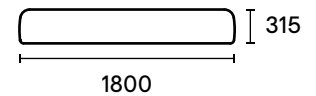

LOCUS

Modules

'Free-play' moveable seat backs (front view)

Features

- Galvanised steel frame (lifetime warranty)
- 'Bounce' sprung steel seating system
- Removable covers
- Choice of solid timber or steel legs, various heights
- High resilience seat foam (lifetime warranty)
- Hygroflex superior comfort foam
- Choose from an extensive range of fabrics and colours
- Made from recyclable and recycled materials
- Moveable backs weighted with recycled glass sand in hemp canvas satchels

E9 Design is wholly Australian. We responsibly design and make all our furniture in Sydney. Our pieces are designed for true comfort and flexibility, and to bring you together with your loved ones.

If these specifications don't fit your space perfectly, we can provide a customised solution.

For any questions or to place an order please visit our showroom, call (02) 9000 5870 or email info@e9design.com.au

Showroom: 61-63 O'Riordan Street, Alexandria, NSW. Open Mon – Sun, 10am – 5pm.

e9 design

Feel Good Furniture