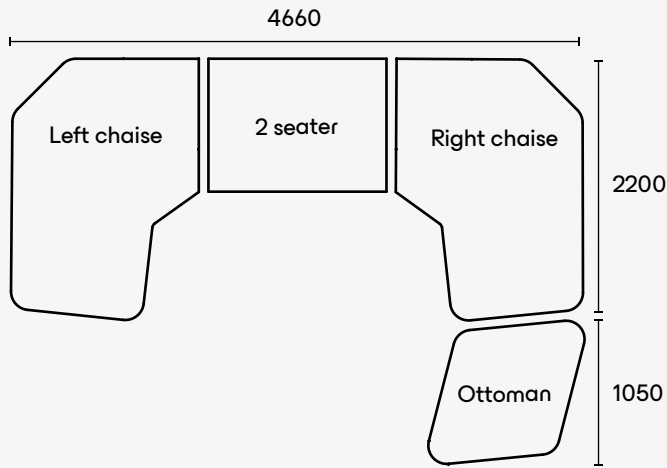

Suggested combinations

If these specifications don't fit your space perfectly, we can provide a customised solution.

For any questions or to place an order please visit our showroom, call (02) 9000 5870 or email info@e9design.com.au

Showroom: 61-63 O'Riordan Street, Alexandria, NSW. Open Mon – Sun, 10am – 5pm.