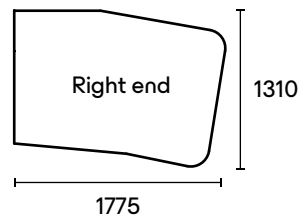

LOCUS

Modules

'Free-play' moveable seat backs (front view)

Features

- Galvanised steel frame (lifetime warranty)
- 'Bounce' sprung steel seating system
- Removable covers
- Choice of solid timber or steel legs, various heights
- High resilience seat foam (lifetime warranty)
- Hygroflex superior comfort foam
- Choose from an extensive range of fabrics and colours
- Made from recyclable and recycled materials
- Moveable backs weighted with recycled glass sand in hemp canvas satchels