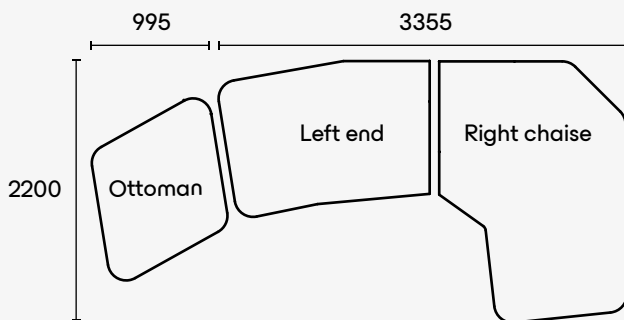

Suggested combinations

If these specifications don't fit your space perfectly, we can provide a customised solution.

For any questions or to place an order please visit our showroom, call (02) 9000 5870 or email info@e9design.com.au

Showroom: 61-63 O'Riordan Street, Alexandria, NSW. Open Mon – Sun, 10am – 5pm.