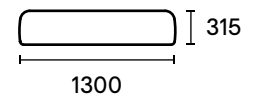

LOCUS

Modules

'Free-play' moveable seat backs (front view)

Features

- Galvanised steel frame (lifetime warranty)
- 'Bounce' sprung steel seating system
- Removable covers
- Choice of solid timber or steel legs, various heights
- High resilience seat foam (lifetime warranty)
- Hygroflex superior comfort foam
- Choose from an extensive range of fabrics and colours
- Made from recyclable and recycled materials
- Moveable backs weighted with recycled glass sand in hemp canvas satchels