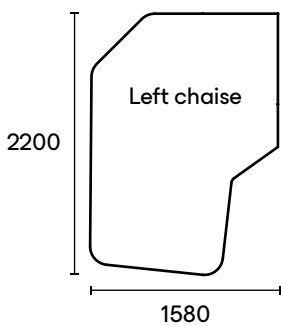

LOCUS

Modules

'Free-play' moveable seat backs (front view)

Features

- Galvanised steel frame (lifetime warranty)
- 'Bounce' sprung steel seating system
- Removable covers
- Choice of solid timber or steel legs, various heights
- High resilience seat foam (lifetime warranty)
- Hygroflex superior comfort foam
- Choose from an extensive range of fabrics and colours
- Made from recyclable and recycled materials
- Moveable backs weighted with recycled glass sand in hemp canvas satchels