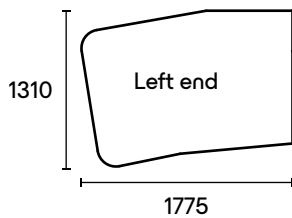

LOCUS

Modules

'Free-play' moveable seat backs (front view)

Features

- Galvanised steel frame (lifetime warranty)
- 'Bounce' sprung steel seating system
- Removable covers
- Choice of solid timber or steel legs, various heights
- High resilience seat foam (lifetime warranty)
- Hygroflex superior comfort foam
- Choose from an extensive range of fabrics and colours
- Made from recyclable and recycled materials
- Moveable backs weighted with recycled glass sand in hemp canvas satchels