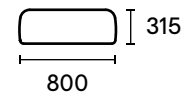

LOCUS

Modules

'Free-play' moveable seat backs (front view)

Features

- Galvanised steel frame (lifetime warranty)
- 'Bounce' sprung steel seating system
- Removable covers
- Choice of solid timber or steel legs, various heights
- High resilience seat foam (lifetime warranty)
- Hygroflex superior comfort foam
- Choose from an extensive range of fabrics and colours
- Made from recyclable and recycled materials
- Moveable backs weighted with recycled glass sand in hemp canvas satchels