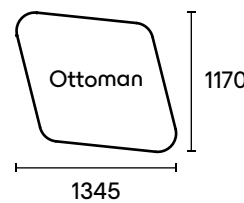

Features

- Galvanised steel frame (lifetime warranty)
- 'Bounce' sprung steel seating system
- Removable covers
- Choice of solid timber or steel legs, various heights
- High resilience seat foam (lifetime warranty)
- Hygroflex superior comfort foam
- Choose from an extensive range of fabrics and colours
- Made from recyclable and recycled materials
- Moveable backs weighted with recycled glass sand in hemp canvas satchels

E9 Design is wholly Australian. We responsibly design and make all our furniture in Sydney. Our pieces are designed for true comfort and flexibility, and to bring you together with your loved ones.

If these specifications don't fit your space perfectly, we can provide a customised solution.

For any questions or to place an order please visit our showroom, call (02) 9000 5870 or email info@e9design.com.au

Showroom: 61-63 O'Riordan Street, Alexandria, NSW. Open Mon – Sun, 10am – 5pm.

e9 design

Feel Good Furniture