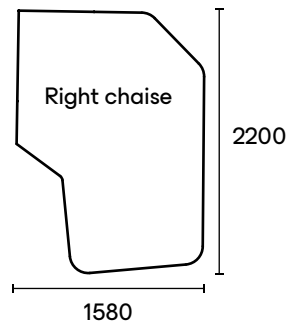

LOCUS

Modules

'Free-play' moveable seat backs (front view)

Features

- Galvanised steel frame (lifetime warranty)
- 'Bounce' sprung steel seating system
- Removable covers
- Choice of solid timber or steel legs, various heights
- High resilience seat foam (lifetime warranty)
- Hygroflex superior comfort foam
- Choose from an extensive range of fabrics and colours
- Made from recyclable and recycled materials
- Moveable backs weighted with recycled glass sand in hemp canvas satchels