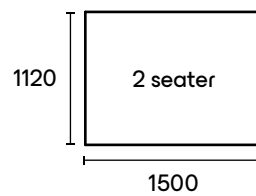

LOCUS

Modules

'Free-play' moveable seat backs (front view)

Features

- Galvanised steel frame (lifetime warranty)
- 'Bounce' sprung steel seating system
- Removable covers
- Choice of solid timber or steel legs, various heights
- High resilience seat foam (lifetime warranty)
- Hygroflex superior comfort foam
- Choose from an extensive range of fabrics and colours
- Made from recyclable and recycled materials
- Moveable backs weighted with recycled glass sand in hemp canvas satchels