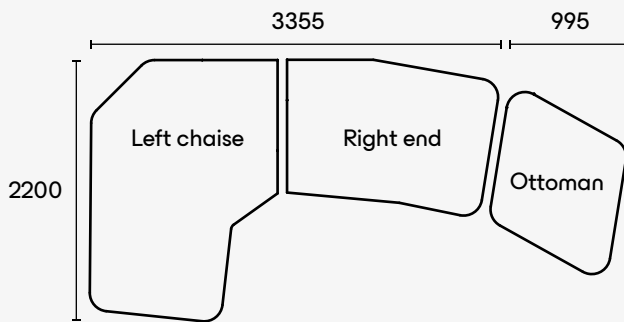

Suggested combinations

If these specifications don't fit your space perfectly, we can provide a customised solution.

For any questions or to place an order please visit our showroom, call (02) 9000 5870 or email info@e9design.com.au

Showroom: 61-63 O'Riordan Street, Alexandria, NSW. Open Mon – Sun, 10am – 5pm.