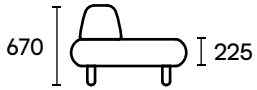

LOCUS

Modules

Features

- Galvanised steel frame (lifetime warranty)
- 'Bounce' sprung steel seating system
- Removable covers
- Choice of solid timber or steel legs, various heights
- High resilience seat foam (lifetime warranty)
- Hygroflex superior comfort foam
- Choose from an extensive range of fabrics and colours
- Made from recyclable and recycled materials
- Moveable backs weighted with recycled glass sand in hemp canvas satchels

E9 Design is wholly Australian. We responsibly design and make all our furniture in Sydney. Our pieces are designed for true comfort and flexibility, and to bring you together with your loved ones.

If these specifications don't fit your space perfectly, we can provide a customised solution.

For any questions or to place an order please visit our showroom, call (02) 9000 5870 or email info@e9design.com.au

Showroom: 61-63 O'Riordan Street, Alexandria, NSW. Open Mon – Sun, 10am – 5pm.

e9 design

Feel Good Furniture