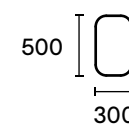

Ethos Max

End shape options

Square ends

Sofas / Connecting modules

Chair / Ottoman

Free-play moveable seat backs

front view

Free-play moveable arm rest