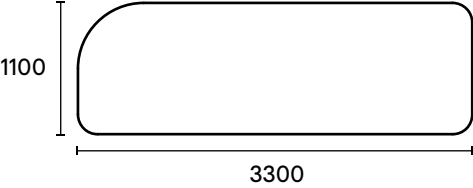

Ethos Max

End shape options

Square ends

Sofas / Connecting modules

Chair / Ottoman

Free-play moveable seat backs

front view

Free-play moveable arm rest

side view

Round ends

Sofas

Ottoman

Connecting modules

Free-play moveable arm rest

D-shaped ends

Sofas

Chair / Ottoman

Connecting modules

Left

Right

Curved modules

90 degree curve

60 degree curve

Corner modules