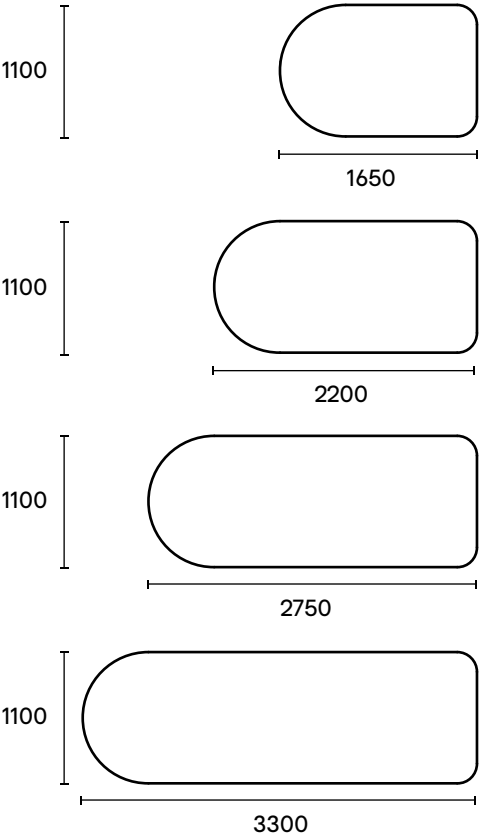

Ethos Max

End shape options

Square ends

Sofas / Connecting modules

Chair / Ottoman

Free-play moveable seat backs

front view

Free-play moveable arm rest

side view

Round ends

Sofas

Ottoman

Connecting modules

Free-play moveable arm rest

D-shaped ends

Sofas

Chair / Ottoman

Connecting modules

Left

Right

Curved modules

90 degree curve

60 degree curve

Corner modules