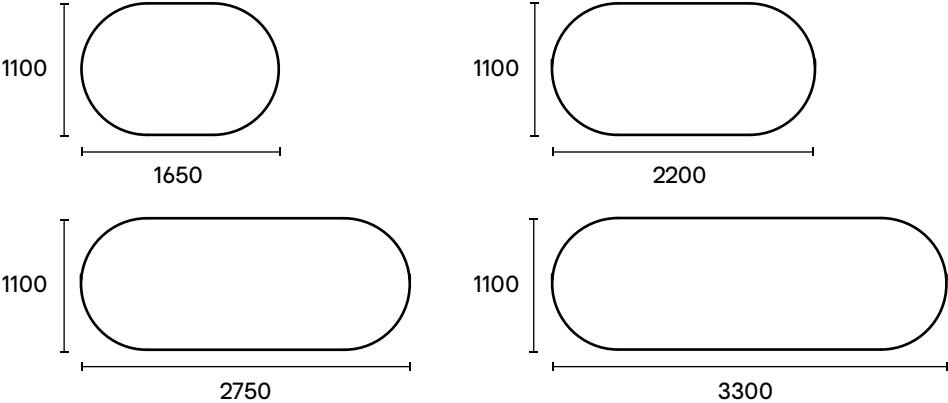

Ethos Max

End shape options

Square ends

Sofas / Connecting modules

Chair / Ottoman

Free-play moveable seat backs

front view

Free-play moveable arm rest

side view

Round ends

Sofas

Ottoman

Connecting modules

Free-play moveable arm rest

D-shaped ends

Sofas

Chair / Ottoman

Connecting modules

Left

Right

Curved modules

90 degree curve

60 degree curve

Corner modules