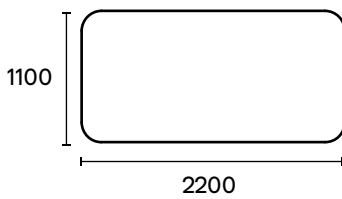

Ethos Max

End shape options

Square ends

Sofas / Connecting modules

Chair / Ottoman

Free-play moveable seat backs

front view

Free-play moveable arm rest