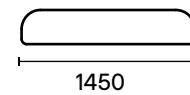

Ethos Max

End shape options

Square ends

Sofas / Connecting modules

Chair / Ottoman

Free-play moveable seat backs

front view

Free-play moveable arm rest