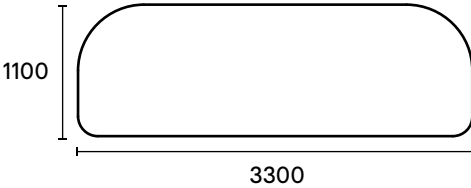

Ethos Max

End shape options

Square ends

Sofas / Connecting modules

Chair / Ottoman

Free-play moveable seat backs

front view

Free-play moveable arm rest

side view

Round ends

Sofas

Ottoman

Connecting modules

Free-play moveable arm rest

D-shaped ends

Sofas

Chair / Ottoman

Connecting modules

Left

Right

Curved modules

90 degree curve

60 degree curve

Corner modules