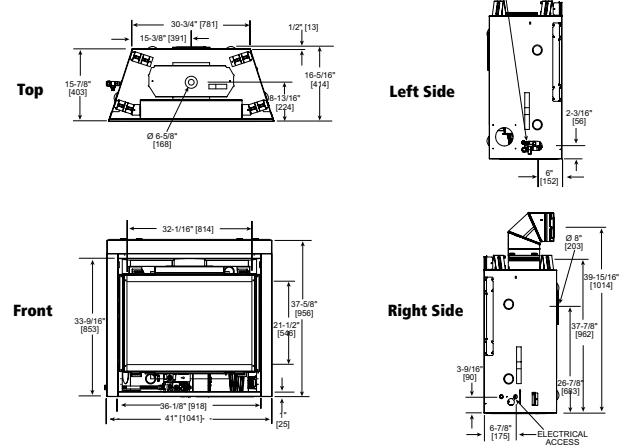

DV4236

Dimensions are in inches and millimeters. Product information provided is not complete and is subject to change without notice. Product installation must adhere strictly to instructions accompanying product. We recommend measuring individual units at installation. Assumes the use of 1/2" Sheetrock. NOTE: Combustible material should not be installed over the face. Make sure you do NOT cover the decorative door opening. Refer to installation manual for detailed specifications on installing this product. Hearth & Home Technologies reserves the right to update units periodically. The flame and ember appearance may vary based on the type of fuel burned and the venting configuration used. Actual product appearance, including flame, may differ from product images.

Efficiency Ratings

RATING	DV3732 NG	DV3732 LP	DV4236 NG	DV4236 LP
Steady State	70.6%	70.6%	81.3%	81.3%
AFUE	50.4%	56.9%	56.5%	54.5%
EnerGuide (CSA P.4.1-15)	52.4%	56.4%	59.1%	58.0%

Steady State - Since most homeowners use their fireplaces for an extended time while they are in the room, Steady State measures how efficiently your fireplace converts fuel to heat once it is warmed up and running in a "steady state."

AFUE - AFUE rating is more typically used with appliances, like your furnace, that continually cycle on and off to maintain a constant temperature.

EnerGuide (CSA P.4.1-15) - Used in Canada and some U.S. states to measure annual fireplace efficiency.

Cover: DV4236 with Kenwood mantel and absolute black granite