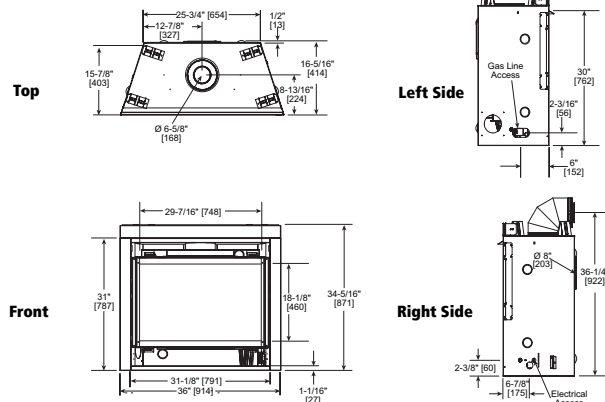

DV3732 / DV4236 DIRECT VENT GAS FIREPLACES

Features

- 16-1/4" deep profile – perfect for smaller space requirements
- Ships with standard full firescreen front, eliminating glass glare and providing a measure of protection from accidental contact
- Standard IntelliFire™ Ignition System will continue to operate in case of a power failure
- Flex line and gas shut off for fast plumbing rough-in
- Installed junction box for optional blower or remote control
- 3-piece, 3" black metal trim kit provides cost-effective finishing option (DV3732: 550-Trim3-BK, 550-Trim4-BK; DV4236: 750-Trim3-BK, 750-Trim4-BK)

Specifications

MODEL	FRONT WIDTH		BACK WIDTH		HEIGHT		DEPTH		GLASS SIZE	BTU/HR INPUT
	Unit	Framing	Unit	Framing	Unit	Framing	Unit	Framing		
DV3732	36" [914mm]	37" [940mm]	25-3/4" [654mm]	37" [940mm]	34-5/16" [872mm]	34-3/4" [883mm]	16-5/16" [414mm]	16-1/4" [413mm]	27-3/16" x 18-1/16" [691mm x 459mm]	(NG) 13,500 - 19,100 (LP) 14,500 - 19,300
DV4236	41" [1041mm]	42" [1067mm]	30-3/4" [781mm]	42" [1067mm]	37-7/8" [962mm]	38-1/4" [972mm]	16-5/16" [414mm]	16-1/4" [413mm]	32-1/16" x 21-1/2" [814mm x 546mm]	(NG) 15,000 - 22,000 (LP) 15,800 - 21,000

DV3732

DV4236