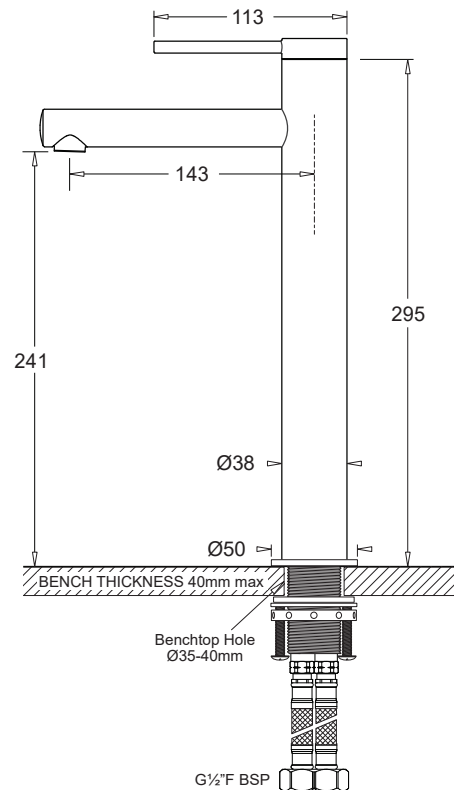

### FEATURES

- Minimalistic hob mounted design
- Extended height - suitable for benchtop mounted bowls and vessels
- Thin pin style mixer lever
- Aerated outlet
- Durable DZR brass construction
- Simple, secure fixing system
- Hot/cold flexible hose connection
- Other matching fittings available

### TECHNICAL DETAILS

- Operating pressure 150-500kPa
- Operating temperature 1-75°C
- Hose connections 1/2" F BSP

### PRODUCT DIMENSIONS

Model	WELS Rating	Reg.
JTV223CH	WELS 6 Star, 4.5L/min.	T38509
JTV223EMB		T38510
JTV223EGM		T38511
JTV223PBB		T38509
JTV223PBN		T38509

## TECHNICAL DATA SHEET

SUPERSEDES ALL PREVIOUS ISSUES

All dimensions are in millimetres and are subject to normal manufacturing variation.  
As product development is ongoing BPA reserves the right to vary specifications without notice.  
Bathroom Products Australia Pty Ltd ABN 87 079 297 617