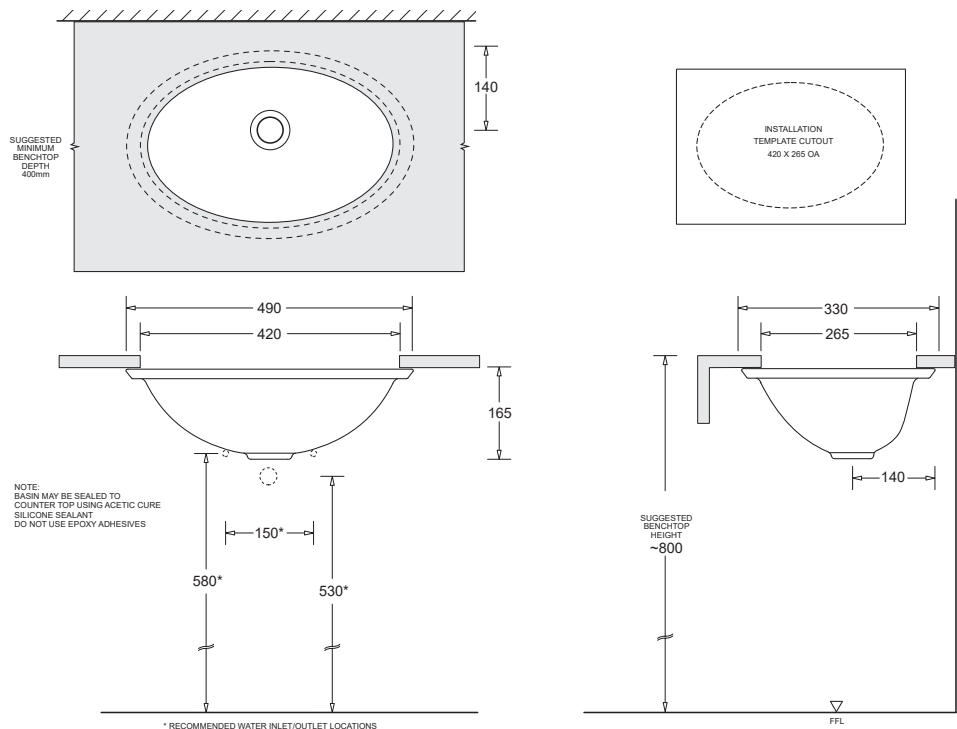

## LARGE OVAL UNDER COUNTER BASIN 490 x 330mm

CODE: JBS251.PW6

### FEATURES

- Contemporary vitreous china vanity basin
- Under counter mounting
- 32mm plug and waste
- 8.5L bowl capacity

### COMPONENTS

Emilia large oval under counter basin	JBSE251
32mm Pop-up waste	PW6

### PRODUCT DIMENSIONS