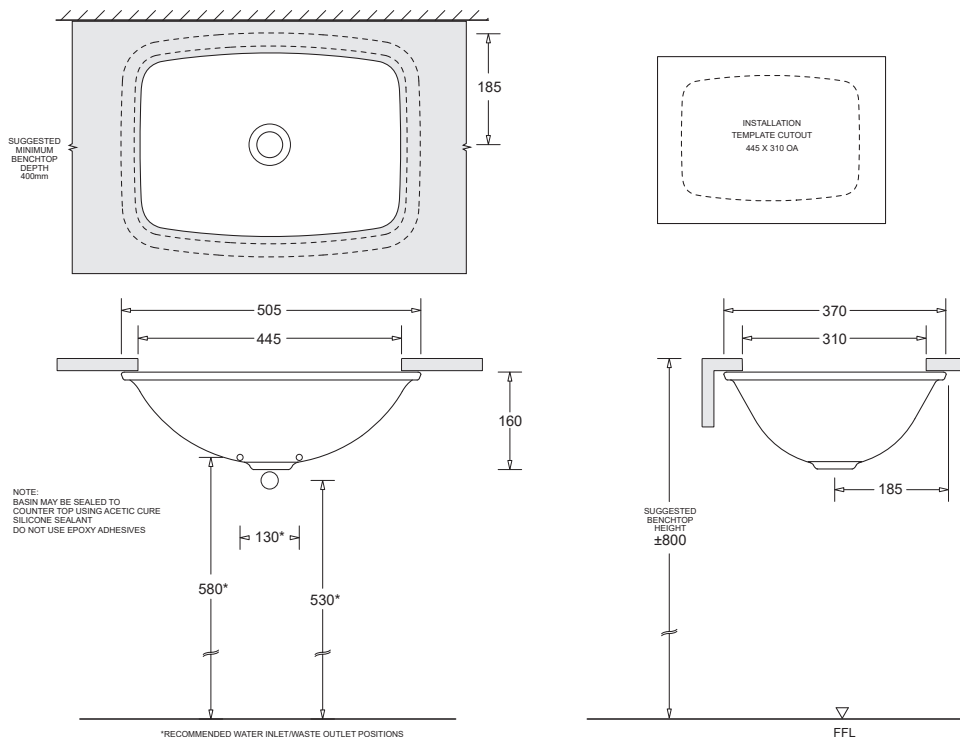

EMILIA

RECTANGULAR UNDER COUNTER BASIN 505 x 370mm

CODE: JBSE250.PW6

FEATURES

- Contemporary vitreous china vanity basin
- Under counter mounting
- 32mm plug and waste
- 10.4L bowl capacity

COMPONENTS

Emilia rectangular under counter basin	JBSE250
32mm pop-up waste	PW6

WARRANTY

Vitreous china 25 years replacement
-refer to T&Cs at www.johnsonsuiss.com.au

PRODUCT AND FITTING DIMENSIONS

TECHNICAL DATA SHEET

SUPERSEDES ALL PREVIOUS ISSUES

All dimensions are in millimetres and are subject to normal manufacturing variation.
As product development is ongoing BPA reserves the right to vary specifications without notice.
Bathroom Products Australia Pty Ltd ABN 87 079 297 617