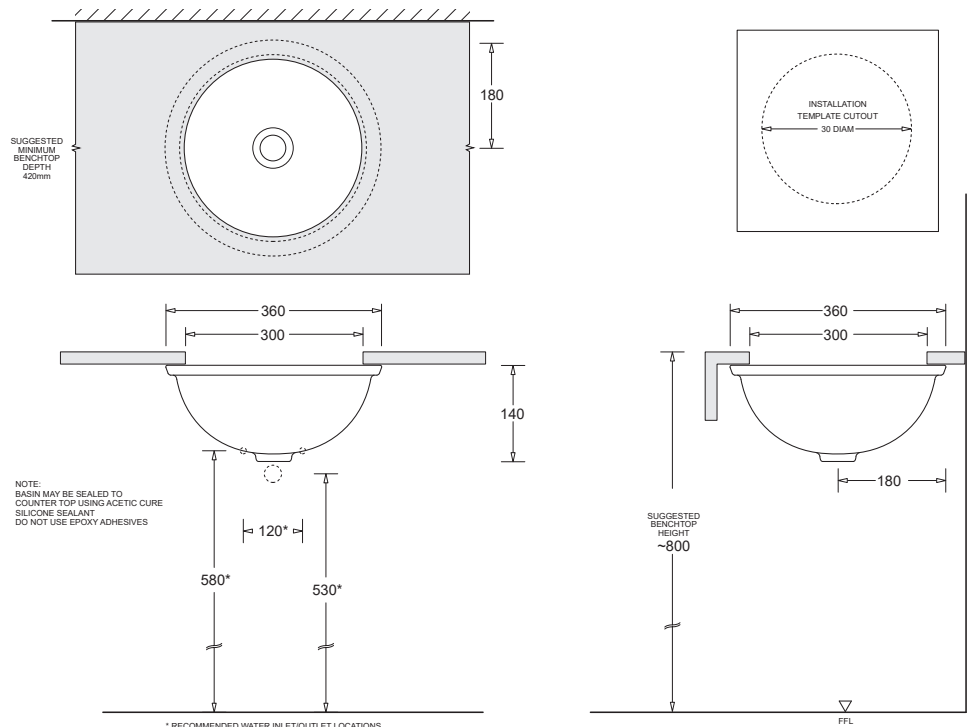

EMILIA

ROUND UNDER COUNTER BASIN 360mm diam.

CODE: JBSE236.PW6

FEATURES

- Contemporary vitreous china vanity basin
- Compact space-saving style
- 32mm plug and waste
- 7.0L bowl capacity

COMPONENTS

Emilia round under counter basin	JBSE236
32mm Pop-up waste	PW6

WARRANTY

Vitreous china 25 years replacement
-refer to T&Cs at www.johnsonsuiss.com.au

PRODUCT DIMENSIONS

TECHNICAL DATA SHEET

SUPERSEDES ALL PREVIOUS ISSUES

All dimensions are in millimetres and are subject to normal manufacturing variation.
As product development is ongoing BPA reserves the right to vary specifications without notice.
Bathroom Products Australia Pty Ltd ABN 87 079 297 617