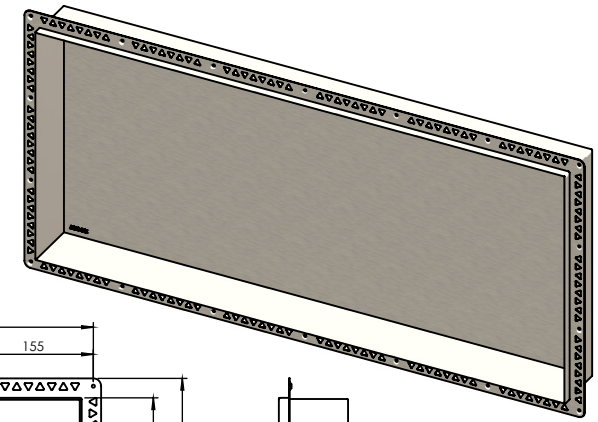

ANOOK® SHOWER NICHE 900 x 400mm

- ✓ The ultimate Space Saving bathroom accessory
- ✓ Your home for shampoo, soap and shower essentials
- ✓ The Foot Anook® - shaving and washing your legs made easy
- ✓ Perfect in your shower, or as a bathroom shelf
- ✓ Easy installation, saving time & money
- ✓ The Waterproofer's friend with the Unique Perforated Flange for Secure Membrane Bonding
- ✓ Constructed from Hospital Grade 304 Stainless Steel
- ✓ Certified Registered Design

CODE	OUTLET SIZE	FINISH	CTN QTY
51113.12	N/A	S/Steel	each

Available Finishes

-  **.06**
Brushed Nickel
-  **.23**
Brushed Gold
-  **.39**
Titanium Grey