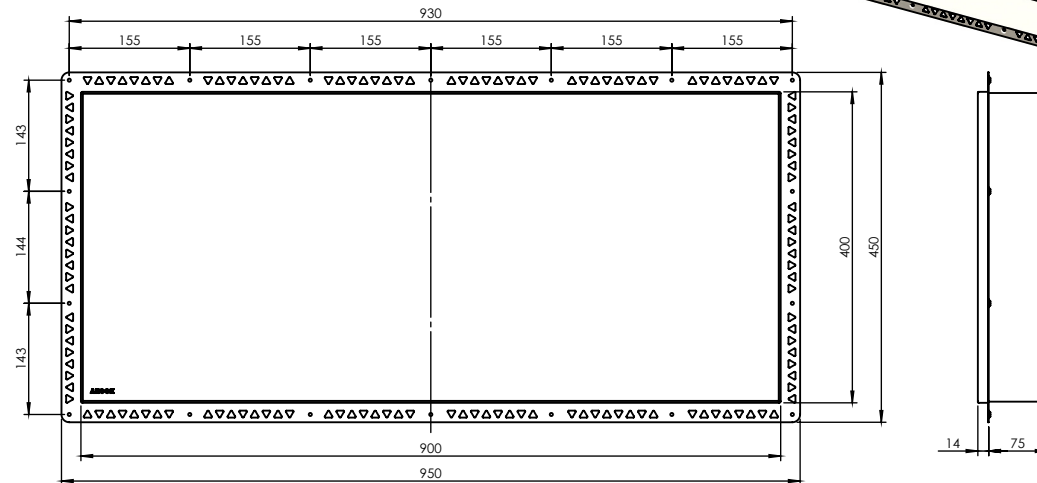

ANOOK® SHOWER NICHE 900 x 400mm

- ✓ The ultimate Space Saving bathroom accessory
- ✓ Your home for shampoo, soap and shower essentials
- ✓ The Foot Anook® - shaving and washing your legs made easy
- ✓ Perfect in your shower, or as a bathroom shelf
- ✓ Easy installation, saving time & money
- ✓ The Waterproofer's friend with the Unique Perforated Flange for Secure Membrane Bonding
- ✓ Constructed from Hospital Grade 304 Stainless Steel
- ✓ Certified Registered Design

CODE	OUTLET SIZE	FINISH	CTN QTY
51113.12	N/A	S/Steel	each

Available Finishes

-  **.06**
Brushed Nickel
-  **.23**
Brushed Gold
-  **.39**
Titanium Grey