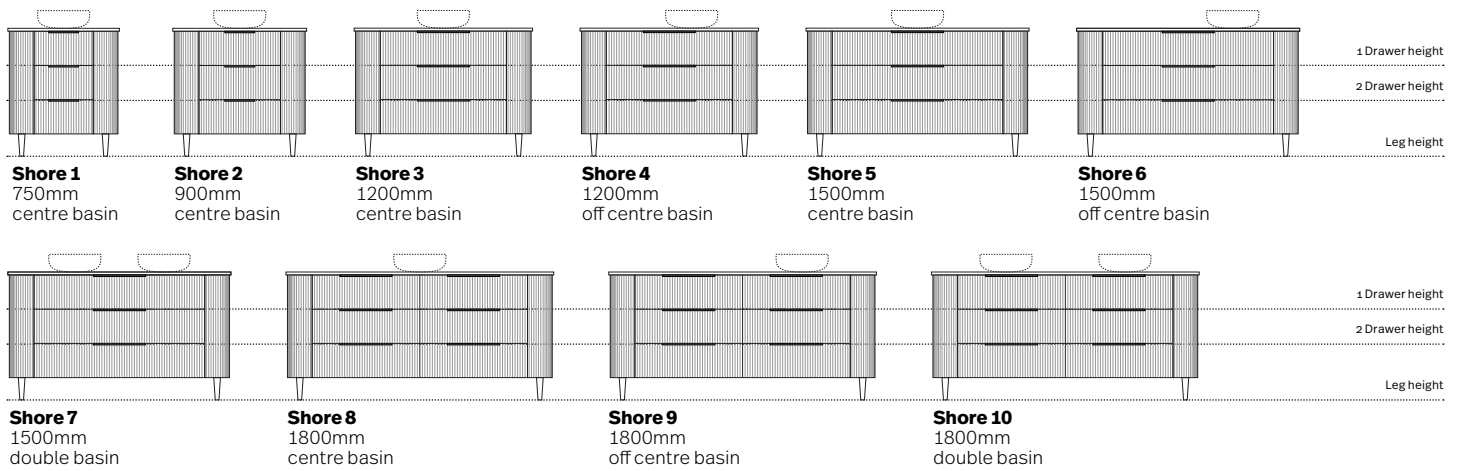

CONFIGURATIONS

Depth: 460mm | 1 drawer wallmount height: 350mm | 2 drawer wallmount height: 510mm | Leg height: 840mm