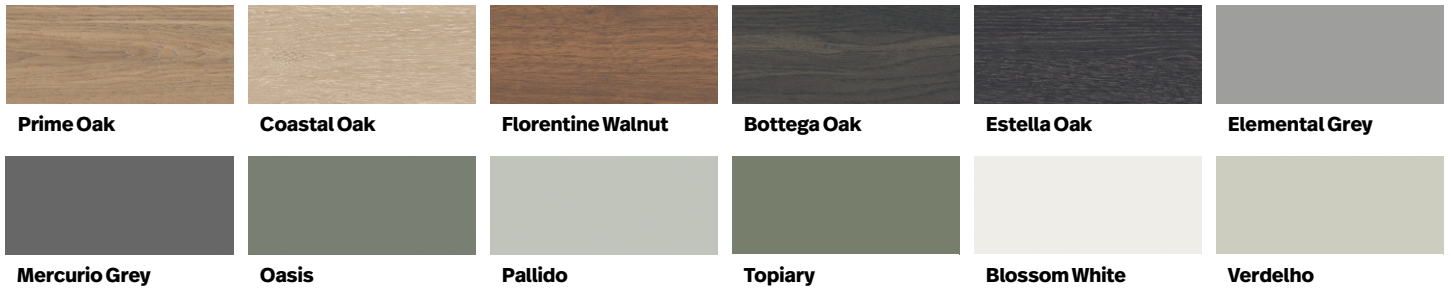

CABINET FINISHES

12 Thermolaminated Duragrain colours