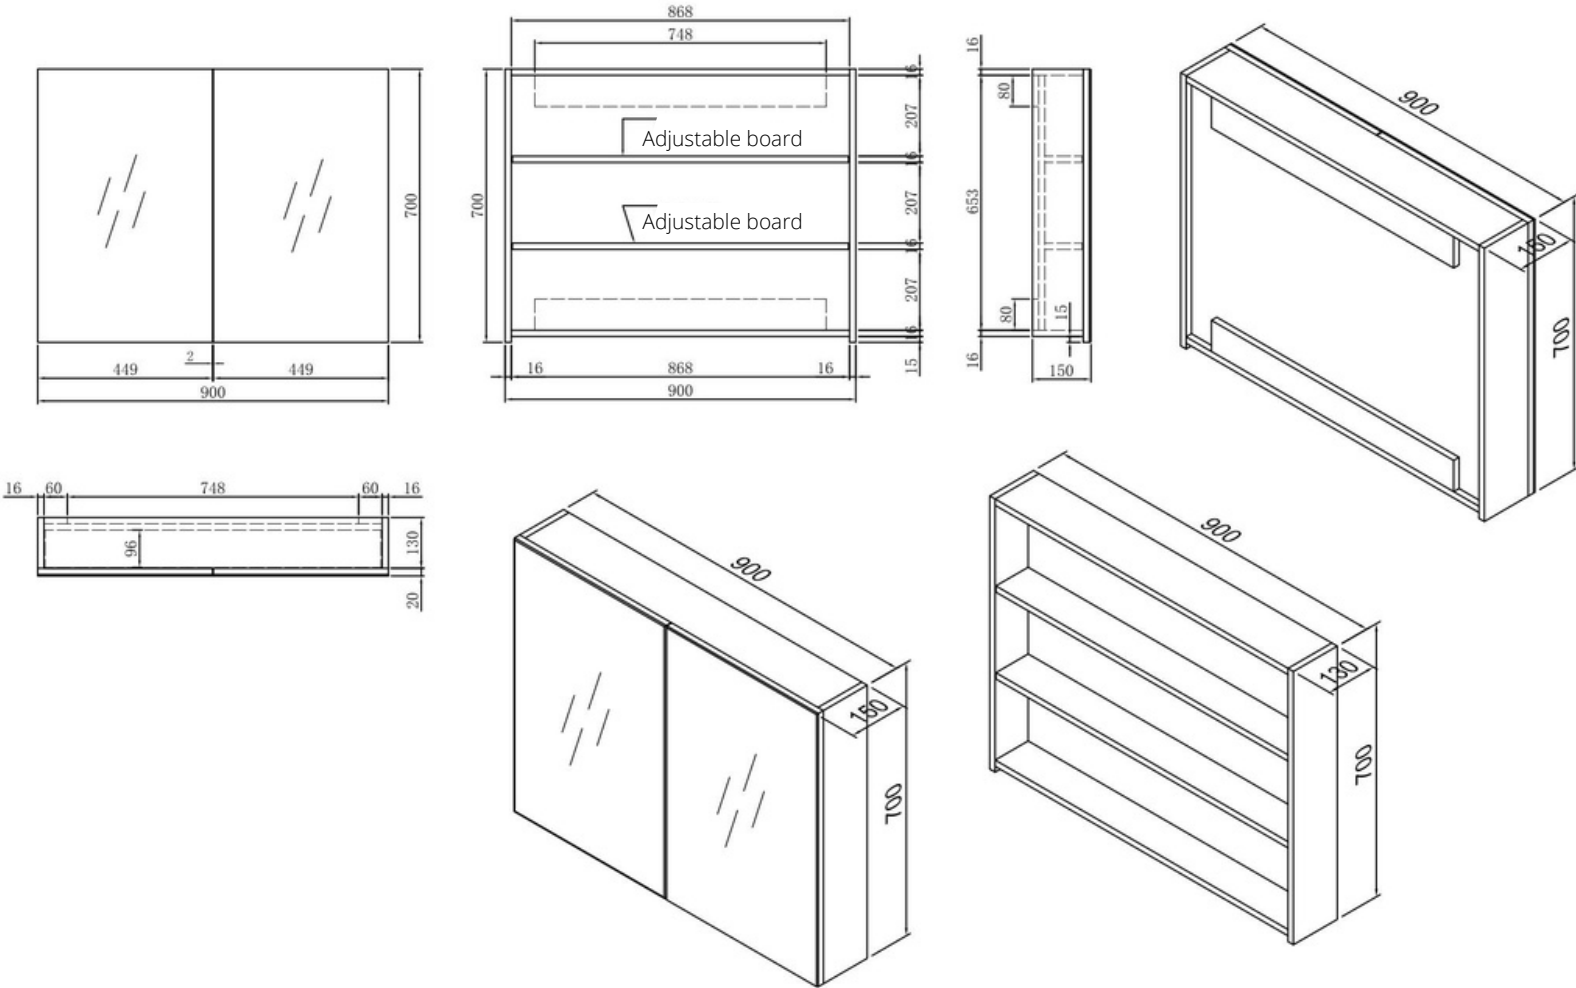

LOUIS MARCO

VENEZIA/BELLAY/MIAMI
SHAVING CABINET

SC123-900

PRODUCT NAME	SHAVING CABINET
CABINET FINISHING	TEXTURED LAMINATES
CABINET COLOUR	NATURAL OAK PATTEN
INSTALLATION	WALL MOUNT
CONFIGURATION	2 DOORS
WARRANTY PERIOD	REPLACEMENT OF CABINET: 5 YEARS, MIRROR: 12 MONTHS
DISPLAY SIZE(MM)	900(W)*700(H)*150(D)

MATCHING VANITY

VENEZIA/
BELLAY/
MIAMI
WALL HUNG/ FREESTANDING
VANITY

NOTES:

DIMENSIONS ARE NOMINAL. DO NOT DRILL OR ROUGH IN UNTIL YOU HAVE RECEIVED AND MEASURED YOUR VANITY.

INSTALLATION KITS INCLUDED, CONCEAL AT THE PACKAGING.