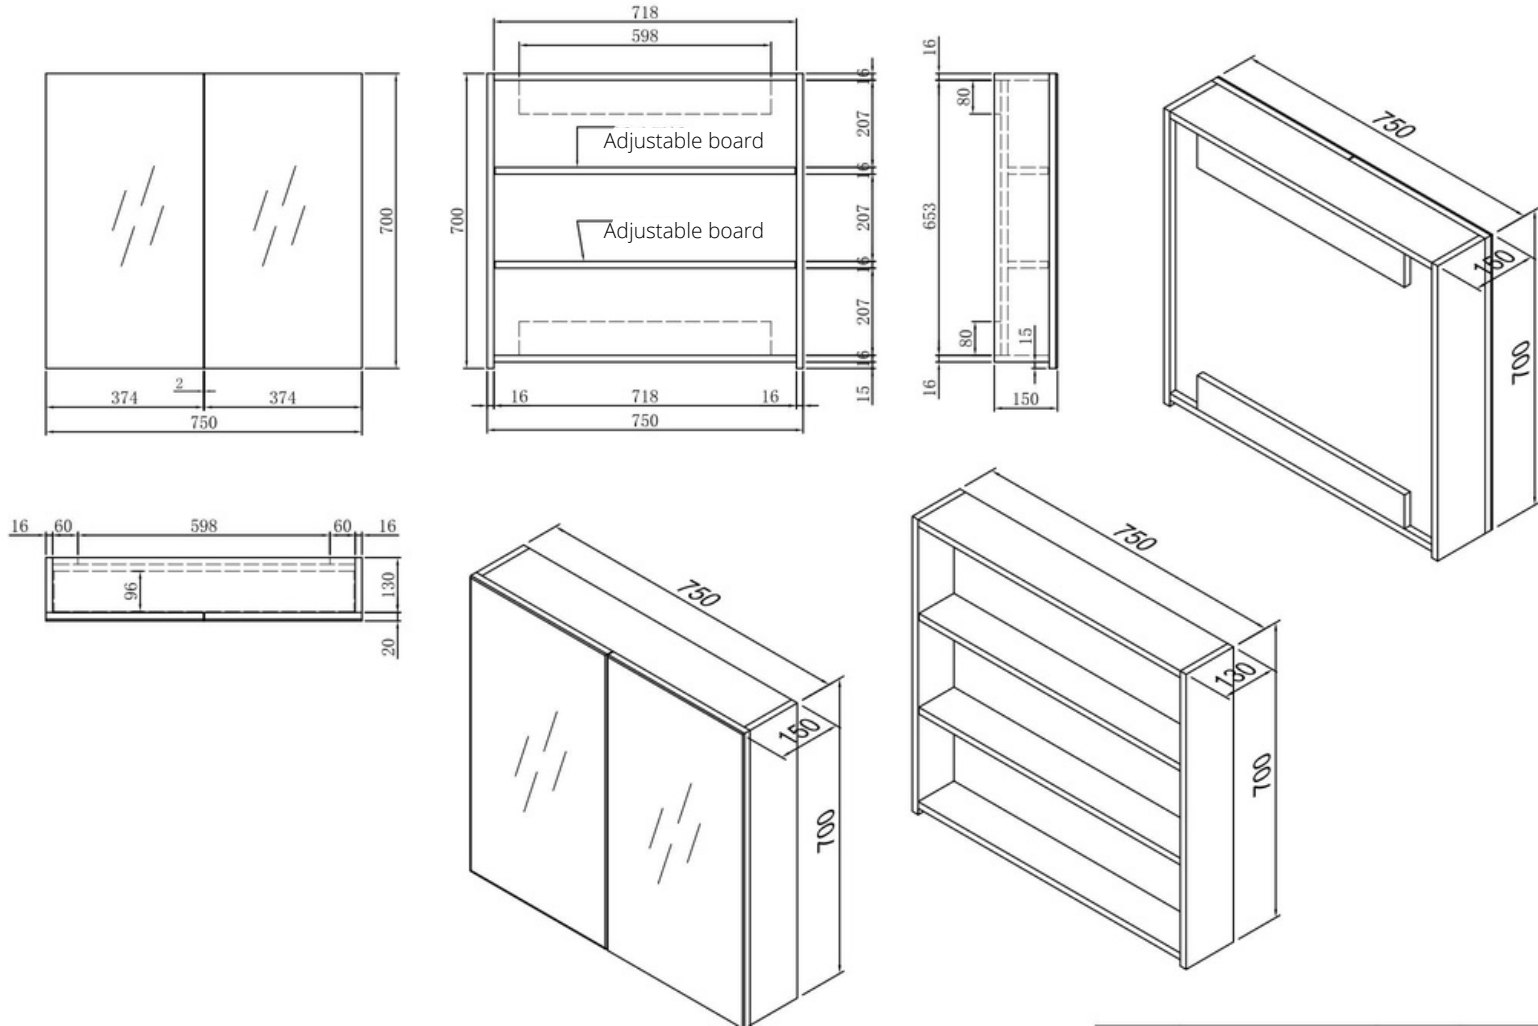

# LOUIS MARCO

VENEZIA/BELLAY/MIAMI  
SHAVING CABINET

SC123-750

PRODUCT NAME	SHAVING CABINET
CABINET FINISHING	TEXTURED LAMINATES
CABINET COLOUR	NATURAL OAK PATTEN.
INSTALLATION	WALL MOUNT
CONFIGURATION	2 DOORS
WARRANTY PERIOD	REPLACEMENT OF CABINET: 5 YEARS, MIRROR: 12 MONTHS
DISPLAY SIZE(MM)	750(W)*700(H)*150(D)

MATCHING VANITY

VENEZIA/  
 BELLAY/  
 MIAMI  
 WALL HUNG/ FREESTANDING  
 VANITY

NOTES:

DIMENSIONS ARE NOMINAL. DO NOT DRILL OR ROUGH IN UNTIL YOU HAVE RECEIVED AND MEASURED YOUR VANITY.

INSTALLATION KITS INCLUDED, CONCEAL AT THE PACKAGING.