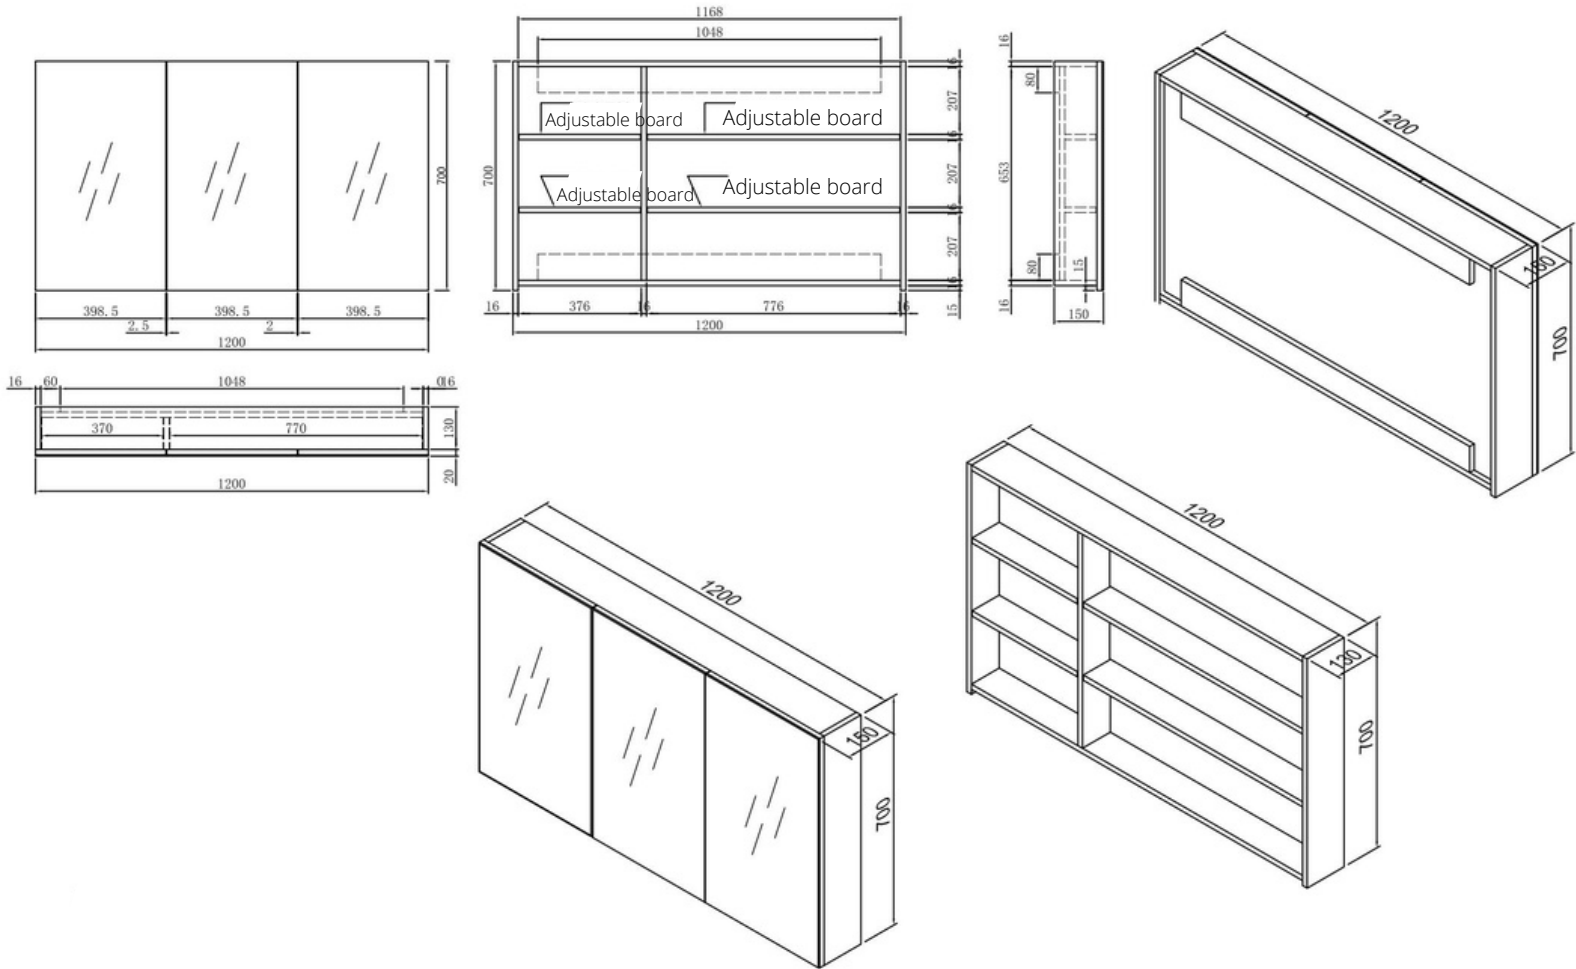

LOUIS MARCO

VENEZIA/BELLAY/MIAMI
SHAVING CABINET

SC123-1200

PRODUCT NAME	SHAVING CABINET
CABINET FINISHING	TEXTURED LAMINATES
CABINET COLOUR	NATURAL OAK PATTEN
INSTALLATION	WALL MOUNT
CONFIGURATION	3 DOORS
WARRANTY PERIOD	REPLACEMENT OF CABINET: 5 YEARS, MIRROR: 12 MONTHS
DISPLAY SIZE(MM)	1200(W)*700(H)*150(D)MM

MATCHING VANITY

VENEZIA/
BELLAY/
MIAMI
WALL HUNG/ FREESTANDING
VANITY

NOTES:

DIMENSIONS ARE NOMINAL. DO NOT DRILL OR ROUGH IN UNTIL YOU HAVE RECEIVED AND MEASURED YOUR VANITY.

INSTALLATION KITS INCLUDED, CONCEAL AT THE PACKAGING.