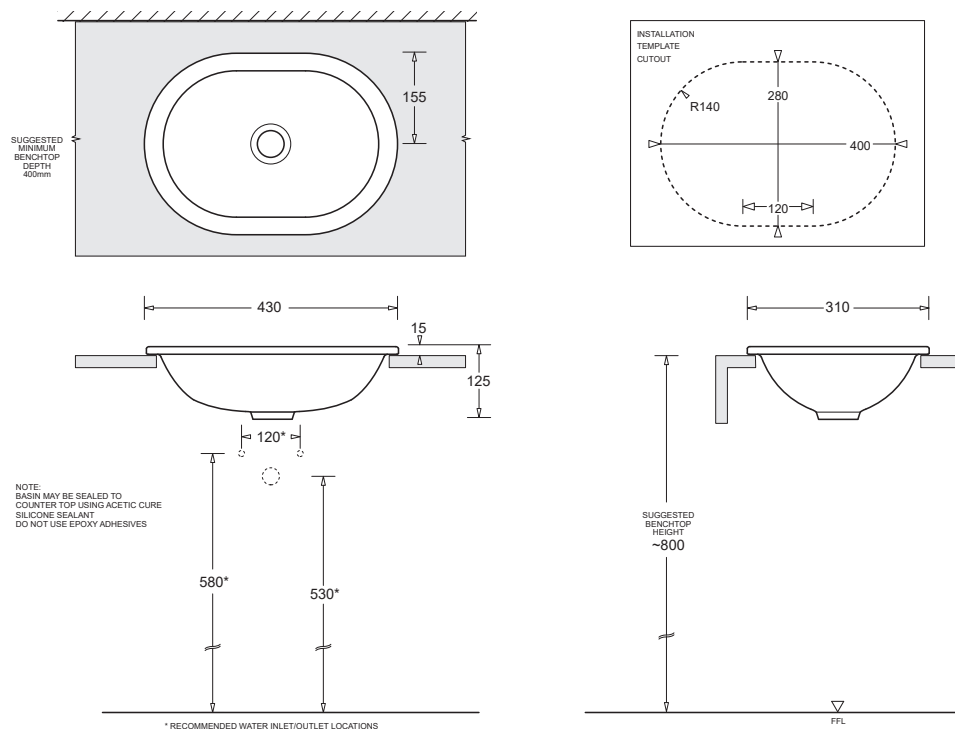

## OVAL VANITY BASIN 430 x 310mm

CODE: JBSE143.PW6

### FEATURES

- Contemporary vitreous china vanity basin
- Compact, oval space-saving style
- 32mm plug and waste
- 5.0L bowl capacity

### COMPONENTS

Emilia oval vanity basin	JBSE143
32mm Pop-up waste	PW2

### PRODUCT DIMENSIONS