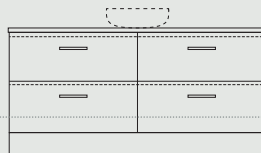

Wallmount height

Kick/Leg height

All drawer

Marq 9
W-600mm
D-460mm
H(W'mount)-510mm
H(Kick)-815mm

Marq 10
W-750mm
D-460mm
H(W'mount)-510mm
H(Kick)-815mm

Marq 11
W-900mm
D-460mm
H(W'mount)-510mm
H(Kick)-815mm

Marq 12
W-1200mm
D-460mm
H(W'mount)-510mm
H(Kick)-815mm

Wallmount height

Kick/Leg height

Marq 13
W-1500mm
D-460mm
H(W'mount)-510mm
H(Kick)-815mm

Marq 14
W-1500mm
D-460mm
H(W'mount)-510mm
H(Kick)-815mm

Marq 15
W-1800mm
D-460mm
H(W'mount)-510mm
H(Kick)-815mm

Marq 16
W-1800mm
D-460mm
H(W'mount)-510mm
H(Kick)-815mm

Wallmount height

Kick/Leg height

Compacts

Marq Compact 1
W-750mm
D-390mm
H(W'mount)-510mm
H(Kick)-815mm

Marq Compact 2
W-900mm
D-390mm
H(W'mount)-510mm
H(Kick)-815mm