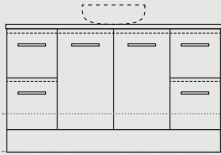

Marq 5
W-1500mm
D-460mm
H(W'mount)-510mm
H(Kick)-815mm