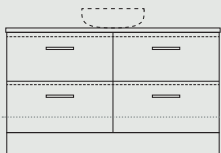

Marq 13
W-1500mm
D-460mm
H(W'mount)-510mm
H(Kick)-815mm