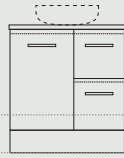

Configurations

Door/Drawer combination

Marq 1
W-600mm
D-460mm
H(W'mount)-510mm
H(Kick)-815mm

Marq 2
W-750mm
D-460mm
H(W'mount)-510mm
H(Kick)-815mm

Marq 3
W-900mm
D-460mm
H(W'mount)-510mm
H(Kick)-815mm

Marq 4
W-1200mm
D-460mm
H(W'mount)-510mm
H(Kick)-815mm