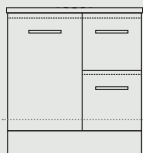

Compacts

Marq Compact 1
W-750mm
D-390mm
H(W'mount)-510mm
H(Kick)-815mm