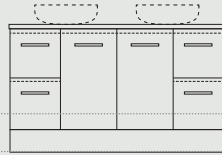

Marq 6
W-1500mm
D-460mm
H(W'mount)-510mm
H(Kick)-815mm