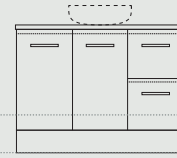

Configurations

Door/Drawer combination

Marq 1
W-600mm
D-460mm
H(W'mount)-510mm
H(Kick)-815mm

Marq 2
W-750mm
D-460mm
H(W'mount)-510mm
H(Kick)-815mm

Marq 3
W-900mm
D-460mm
H(W'mount)-510mm
H(Kick)-815mm

Marq 4
W-1200mm
D-460mm
H(W'mount)-510mm
H(Kick)-815mm