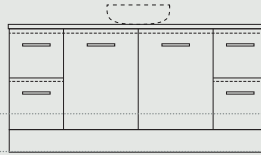

Wallmount height

Kick height / Floor

Marq 5
W-1500mm
D-460mm
H(W'mount)-510mm
H(Kick)-815mm

Marq 6
W-1500mm
D-460mm
H(W'mount)-510mm
H(Kick)-815mm

Marq 7
W-1800mm
D-460mm
H(W'mount)-510mm
H(Kick)-815mm

Marq 8
W-1800mm
D-460mm
H(W'mount)-510mm
H(Kick)-815mm

Wallmount height

Kick/Leg height

All drawer

Marq 9
W-600mm
D-460mm
H(W'mount)-510mm
H(Kick)-815mm

Marq 10
W-750mm
D-460mm
H(W'mount)-510mm
H(Kick)-815mm

Marq 11
W-900mm
D-460mm
H(W'mount)-510mm
H(Kick)-815mm