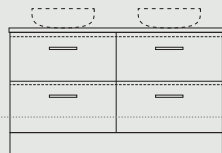

Marq 14
W-1500mm
D-460mm
H(W'mount)-510mm
H(Kick)-815mm