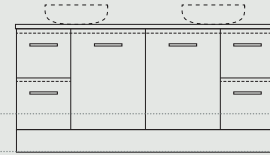

Wallmount height

Kick height / Floor

Marq 5
W-1500mm
D-460mm
H(W'mount)-510mm
H(Kick)-815mm

Marq 6
W-1500mm
D-460mm
H(W'mount)-510mm
H(Kick)-815mm

Marq 7
W-1800mm
D-460mm
H(W'mount)-510mm
H(Kick)-815mm

Marq 8
W-1800mm
D-460mm
H(W'mount)-510mm
H(Kick)-815mm

Wallmount height

Kick/Leg height

All drawer

Marq 9
W-600mm
D-460mm
H(W'mount)-510mm
H(Kick)-815mm

Marq 10
W-750mm
D-460mm
H(W'mount)-510mm
H(Kick)-815mm

Marq 11
W-900mm
D-460mm
H(W'mount)-510mm
H(Kick)-815mm