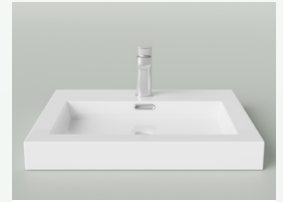

Features

- Lifetime Warranty
- Australian made
- Wallmount, Kick or Leg configuration

Marq 5

- 1500mm
- Kick
- Bottega Oak
- Flurry Symphony top
- Reverse fingerpull
- Dayton white gloss basin →

Marq 9

- 600mm
- Leg
- Painted White Gloss
- Portofino Symphony top
- Polished chrome flat D handle
- Paco white gloss basin

Options

Basin options

Palma White Gloss
above counter

Ottimo White Gloss
above counter

Bacino White Gloss
above counter (1 tap hole only)

Dayton White Gloss
above counter

Paco White Gloss
above counter

Paco White Gloss
semi inset

Under Counter White Gloss
0, 1 or 3 tap holes

Moulded tops

Casa (1 tap hole only)
600-1200mm & compacts

Nova (0, 1 or 3 tap holes)
All sizes

Davos (1 tap hole only)
600-1200mm only

Fingerpulls & Handle

Duragrain Reverse fingerpull
Available on all sizes

White Painted J fingerpull
Only available on Marq 1-8

White Painted Reverse fingerpull
Only available on Marq 9-16

Polished chrome flat D
Available on all sizes

Disclaimer: *All Nova and acrylic tops are made from sanitary grade moulded acrylic, these tops may hold small amounts of residual water due to the curved basin design and the materials natural surface tension. It is normal for small amounts of water to remain in your basin and not drain away immediately, if necessary wipe away excess water after use.