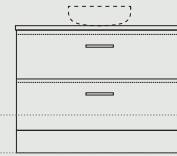

Wallmount height

Kick/Leg height

All drawer

Marq 9
W-600mm
D-460mm
H(W'mount)-510mm
H(Kick)-815mm

Marq 10
W-750mm
D-460mm
H(W'mount)-510mm
H(Kick)-815mm

Marq 11
W-900mm
D-460mm
H(W'mount)-510mm
H(Kick)-815mm