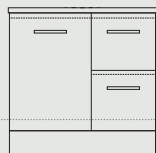

Marq 16
W-1800mm
D-460mm
H(W'mount)-510mm
H(Kick)-815mm

Wallmount height

Kick/Leg height

Compacts

Marq Compact 1
W-750mm
D-390mm
H(W'mount)-510mm
H(Kick)-815mm

Marq Compact 2
W-900mm
D-390mm
H(W'mount)-510mm
H(Kick)-815mm