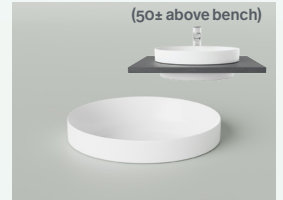

Features

- Lifetime Warranty
- Australian made
- Wallmount, Kick or Leg configuration

Marq 5

- 1500mm
- Kick
- Bottega Oak
- Flurry Symphony top
- Reverse fingerpull
- Dayton white gloss basin →

Marq 9

- 600mm
- Leg
- Painted White Gloss
- Portofino Symphony top
- Polished chrome flat D handle
- Paco white gloss basin

Options

Basin options

Palma White Gloss
above counter

Ottimo White Gloss
above counter

Bacino White Gloss
above counter (1 tap hole only)

Dayton White Gloss
above counter

Paco White Gloss
above counter

Paco White Gloss
semi inset

Under Counter White Gloss
0, 1 or 3 tap holes

Moulded tops

Casa (1 tap hole only)
600-1200mm & compacts

Nova (0, 1 or 3 tap holes)
All sizes

Davos (1 tap hole only)
600-1200mm only

Fingerpulls & Handle

Duragrain Reverse fingerpull
Available on all sizes