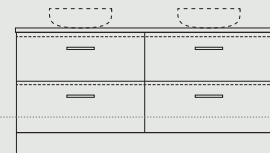

Wallmount height

Kick/Leg height

All drawer

Marq 9
W-600mm
D-460mm
H(W'mount)-510mm
H(Kick)-815mm

Marq 10
W-750mm
D-460mm
H(W'mount)-510mm
H(Kick)-815mm

Marq 11
W-900mm
D-460mm
H(W'mount)-510mm
H(Kick)-815mm

Marq 12
W-1200mm
D-460mm
H(W'mount)-510mm
H(Kick)-815mm

Wallmount height

Kick/Leg height

Marq 13
W-1500mm
D-460mm
H(W'mount)-510mm
H(Kick)-815mm

Marq 14
W-1500mm
D-460mm
H(W'mount)-510mm
H(Kick)-815mm

Marq 15
W-1800mm
D-460mm
H(W'mount)-510mm
H(Kick)-815mm

Marq 16
W-1800mm
D-460mm
H(W'mount)-510mm
H(Kick)-815mm

Wallmount height

Kick/Leg height

Compacts

Marq Compact 1
W-750mm
D-390mm
H(W'mount)-510mm
H(Kick)-815mm

Marq Compact 2
W-900mm
D-390mm
H(W'mount)-510mm
H(Kick)-815mm