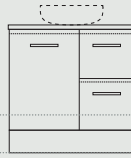

Configurations

Door/Drawer combination

Marq 1
W-600mm
D-460mm
H(W'mount)-510mm
H(Kick)-815mm

Marq 2
W-750mm
D-460mm
H(W'mount)-510mm
H(Kick)-815mm

Marq 3
W-900mm
D-460mm
H(W'mount)-510mm
H(Kick)-815mm

Marq 4
W-1200mm
D-460mm
H(W'mount)-510mm
H(Kick)-815mm