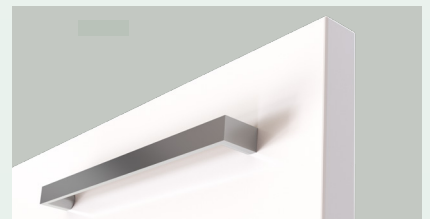

Under Counter White Gloss
0, 1 or 3 tap holes

Moulded tops

Casa (1 tap hole only)
600-1200mm & compacts

Nova (0, 1 or 3 tap holes)
All sizes

Davos (1 tap hole only)
600-1200mm only

Fingerpulls & Handle

Duragrain Reverse fingerpull
Available on all sizes

White Painted J fingerpull
Only available on Marq 1-8

White Painted Reverse fingerpull
Only available on Marq 9-16

Polished chrome flat D
Available on all sizes

Disclaimer: *All Nova and acrylic tops are made from sanitary grade moulded acrylic, these tops may hold small amounts of residual water due to the curved basin design and the materials natural surface tension. It is normal for small amounts of water to remain in your basin and not drain away immediately, if necessary wipe away excess water after use.