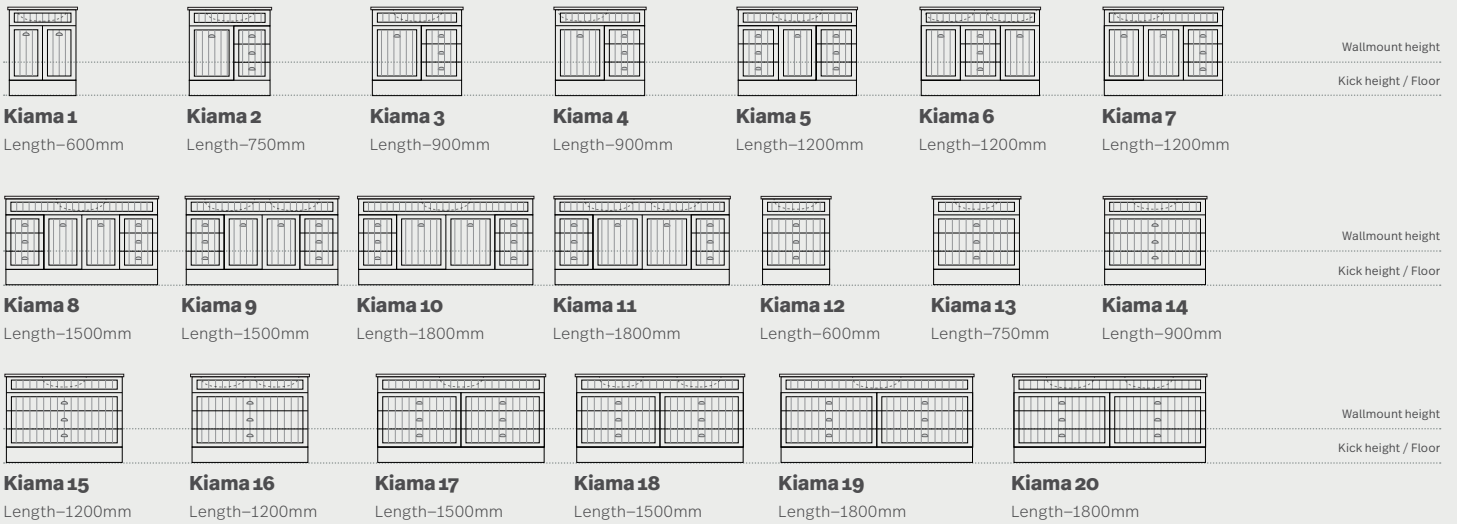

# Configurations

Depth: 460mm | Wallmount height: 510 | Kick/leg height: 840mm

		Moulded top		Optional Extras	
		Nova Acrylic	Casa Ceramic	Legs (surcharge)	Dulux all colour (surcharge)
<b>Kiama 1</b> 600mm centre bowl	Wallmount 2 door Kick 2 door	\$1,173	\$1,263	\$150	\$300
<b>Kiama 2</b> 750mm centre bowl	Wallmount 1 door 2 drawer Kick 1 door 3 drawer	\$1,375	\$1,478	\$150	\$300
<b>Kiama 3</b> 900mm centre bowl	Wallmount 1 door 2 drawer Kick 1 door 3 drawer	\$1,499	\$1,611	\$150	\$300
<b>Kiama 4</b> 900mm off centre bowl	Wallmount 1 door 2 drawer Kick 1 door 3 drawer	\$1,499	\$1,611	\$150	\$300
<b>Kiama 5</b> 1200mm centre bowl	Wallmount 1 door 4 drawer Kick 1 door 6 drawer	\$1,986	\$2,134	\$150	\$300
<b>Kiama 6</b> 1200mm double bowl	Wallmount 2 door 2 drawer Kick 2 door 3 drawer	\$2,128	N/A	\$150	\$300
<b>Kiama 7</b> 1200mm off centre bowl	Wallmount 2 door 2 drawer Kick 2 door 3 drawer	\$1,834	N/A	\$150	\$300
<b>Kiama 8</b> 1500mm centre bowl	Wallmount 2 door 2 drawer Kick 2 door 6 drawer	\$2,598	N/A	\$225	\$400
<b>Kiama 9</b> 1500mm double bowl	Wallmount 2 door 4 drawer Kick 2 door 6drw	\$2,750	N/A	\$225	\$400
<b>Kiama 10</b> 1800mm centre bowl	Wallmount 2 door 4 drawer Kick 2 door 6 drawer	\$3,208	N/A	\$225	\$400
<b>Kiama 11</b> 1800mm double bowl	Wallmount 2 door 4 drawer Kick 2 door 6 drawer	\$3,361	N/A	\$225	\$400
<b>Kiama 12</b> 600mm centre bowl	Wallmount 2 drawer Kick 3 drawer	\$1,252	\$1,345	\$150	\$300
<b>Kiama 13</b> 750mm centre bowl	Wallmount 2 drawer Kick 3 drawer	\$1,557	\$1,673	\$150	\$300
<b>Kiama 14</b> 900mm centre bowl	Wallmount 2 drawer Kick 3 drawer	\$1,681	\$1,806	\$150	\$300
<b>Kiama 15</b> 1200mm centre bowl	Wallmount 2 drawer Kick 3 drawer	\$2,016	\$2,165	\$150	\$300
<b>Kiama 16</b> 1200mm double bowl	Wallmount 2 drawer Kick 3 drawer	\$2,148	N/A	\$150	\$300
<b>Kiama 17</b> 1500mm centre bowl	Wallmount 4 drawer Kick 6 drawer	\$2,961	N/A	\$225	\$400
<b>Kiama 18</b> 1500mm double bowl	Wallmount 4 drawer Kick 6 drawer	\$3,114	N/A	\$225	\$400
<b>Kiama 19</b> 1800mm centre bowl	Wallmount 4 drawer Kick 6 drawer	\$3,573	N/A	\$225	\$400
<b>Kiama 20</b> 1800mm double bowl	Wallmount 4 drawer Kick 6 drawer	\$3,725	N/A	\$225	\$400