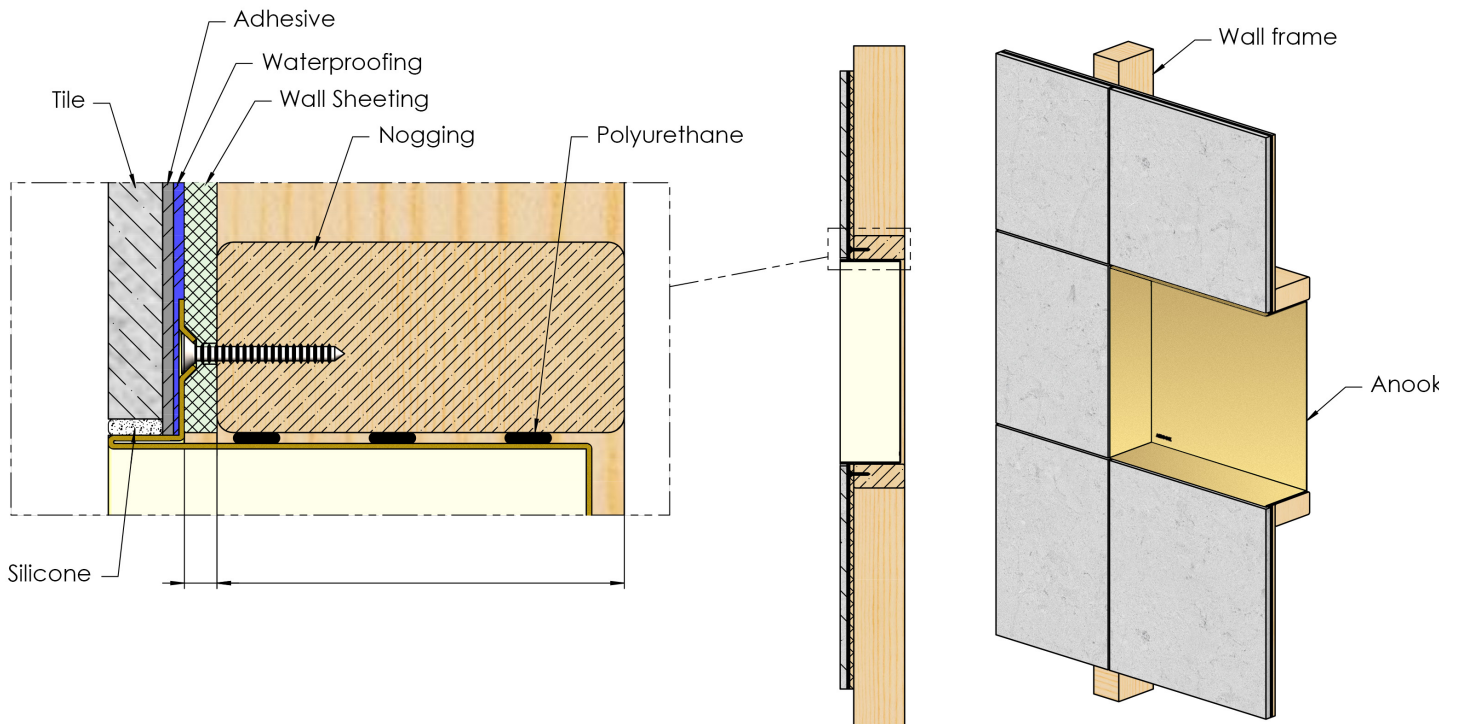

Secure Membrane Bonding
Unique Perforated Bonding Flange

51101 Foot Anook [®] Shower Niche 200 x 100mm	51105 Anook [®] Shower Niche 400 x 300mm	51107 Anook [®] Shower Niche 600 x 300mm
51109 Anook [®] Shower Niche 600 x 400mm	51111 Anook [®] Shower Niche 900 x 300mm	51113 Anook [®] Shower Niche 900 x 400mm

AVAILABLE FINISHES

ART INTERNATIONAL
PLUMBING & BATHROOMWARE

OUR BRANDS ARE:

ART PLUMBING PRODUCTS
Innovative Plumbing Fittings

BOUNTY BATHROOMWARE
Designer Bathroom Fittings

Timber Stud Wall Installation

Installation Instructions:

- Step 1: Select location for Anook® installation.
- Step 2: Install bracing / mounting timbers as required to suit the Anook® size selected.
- Step 3: Install wall sheeting to wall frame.
- Step 4: Using Anook® as a template, mark fixings location on sheeting.
- Step 5: Drill 4mm pilot holes to a depth 30mm.
- Step 6: Countersink the wall sheeting with tool supplied, to allow flush fitment of Anook®.
- Step 7: Position the Anook® level in the opening and install supplied fixings.
- Step 8: Apply waterproofing to the perforated bonding flange and sheeting junction.
- Step 9: Ensure waterproofing has cured prior to commencing tiling.