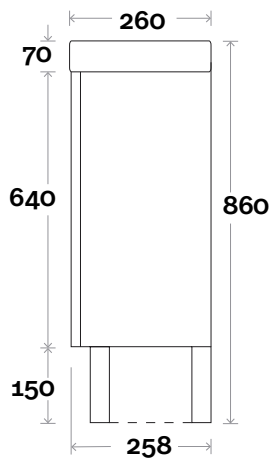

MARQUIS | Emerald

Emerald 500mm compact

Top Thickness
Emerald Buddy top: 70mm

Note:
• Left or Right Hand tap hole and Plumbing

Plumbing allowance

Profile

Kick

Configuration

Legs

Wallmount