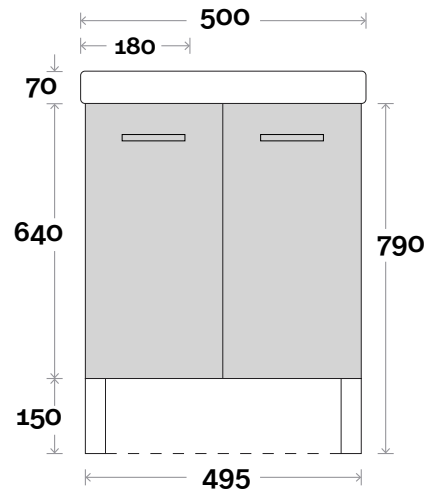

MARQUIS | Emerald

Emerald 500mm compact

Top Thickness
Emerald Buddy top: 70mm

Note:
• Left or Right Hand tap hole and Plumbing

Plumbing allowance

Profile

Kick

Configuration

Legs

Wallmount