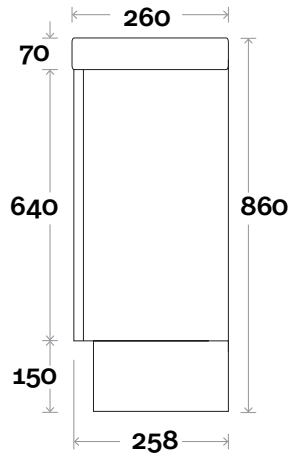

MARQUIS | Emerald

Emerald 500mm compact

Top Thickness
Emerald Buddy top: 70mm

Note:
• Left or Right Hand tap hole and Plumbing

Plumbing allowance

Profile

Kick

Configuration

Legs

Wallmount