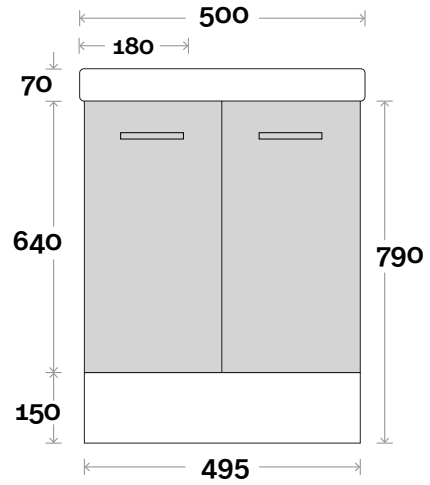

MARQUIS | Emerald

Emerald 500mm compact

Top Thickness
Emerald Buddy top: 70mm

Note:
• Left or Right Hand tap hole and Plumbing

Plumbing allowance

Profile

Kick

Configuration

Legs

Wallmount