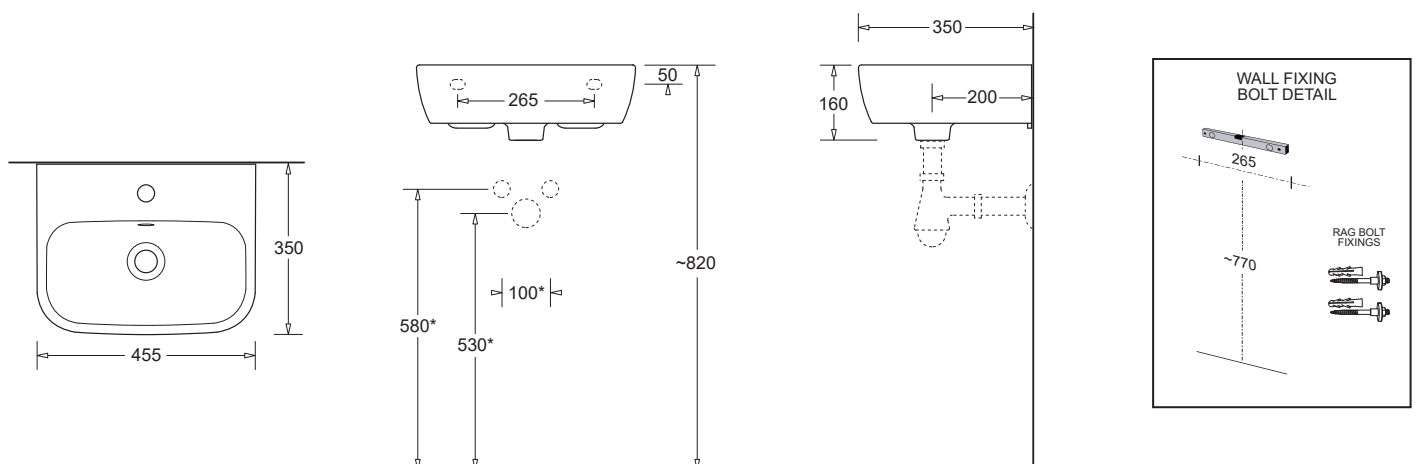

EMILIA 450

COMPACT WALL BASIN
455 x 350mm

CODE: J3140.1.PW5

FEATURES

- Contemporary vitreous china wall basin
- Generous, wide soap platform area
- Standard overflow with chrome trim
- Available with 1 taphole
- 32mm waste outlet
- 3.5L bowl capacity

COMPONENTS

| | |
|-----------------------------------|-------|
| Emilia 450 wall basin | J3140 |
| Overflow trim - chrome | X063 |
| 32mm pop-up waste | PW5 |
| Wall installation kit (rag bolts) | X022 |

WARRANTY

Vitreous china 25 years replacement
-refer to T&Cs at www.johnsonsuissse.com.au

PRODUCT DIMENSIONS

TECHNICAL DATA SHEET

SUPERSEDES ALL PREVIOUS ISSUES

All dimensions are in millimetres and are subject to normal manufacturing variation.
As product development is ongoing BPA reserves the right to vary specifications without notice.
Bathroom Products Australia Pty Ltd ABN 87 079 297 617