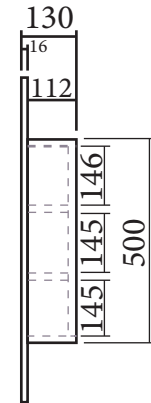

Erica Series-Mirror Cabinet

E-MC-R-800

Side View

E-MC-PILL

Side View

E-MC-ARCH

Side View

CONVEX

Code	E-MC
Style	Shaving Cabinet
Configuration	1 or 2 doors