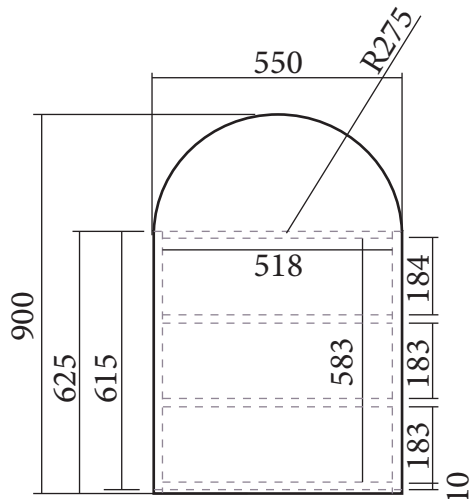

Erica Series-Mirror Cabinet

E-MC-R-800

Side View

E-MC-PILL

Side View

E-MC-ARCH

Side View

CONVEX

Code	E-MC
Style	Shaving Cabinet
Configuration	1 or 2 doors