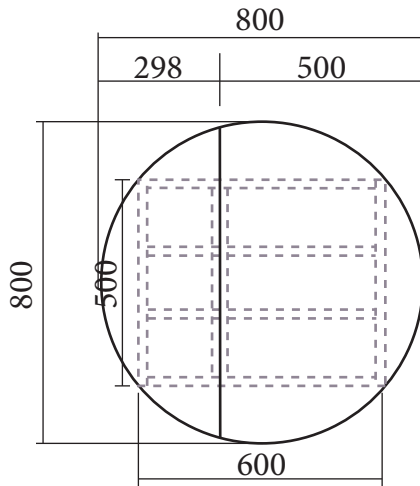

Erica Series-Mirror Cabinet

E-MC-R-800

Side View

E-MC-PILL

Side View

E-MC-ARCH

Side View

CONVEX

Code	E-MC
Style	Shaving Cabinet
Configuration	1 or 2 doors