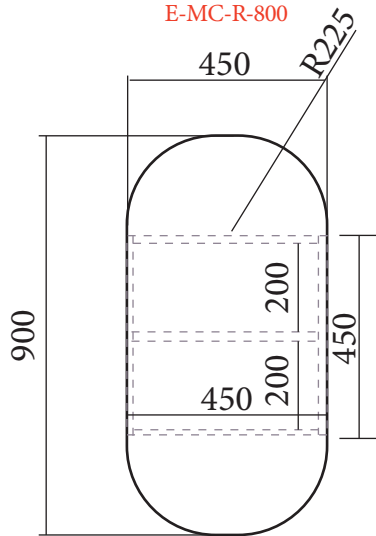

Erica Series-Mirror Cabinet

E-MC-R-800

Side View

E-MC-PILL

Side View

E-MC-ARCH

Side View

CONVEX

Code	E-MC
Style	Shaving Cabinet
Configuration	1 or 2 doors