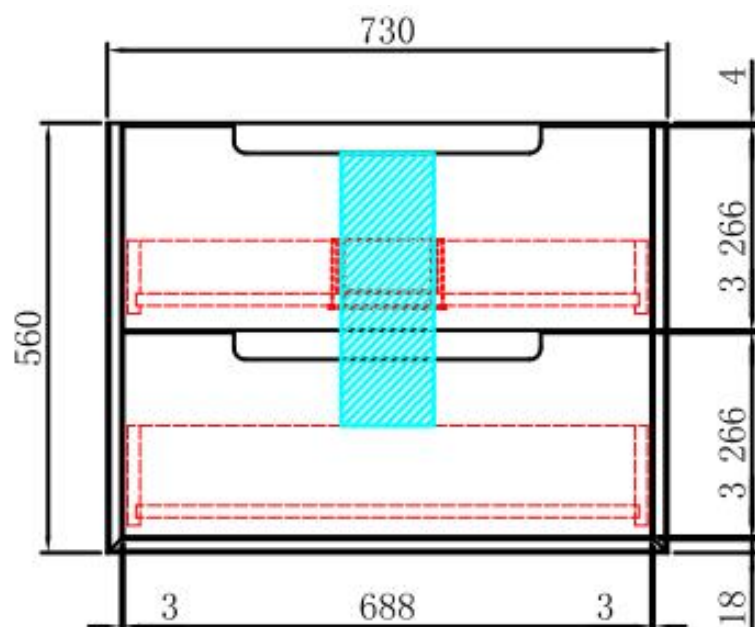

AINSLEY WALL HUNG

Code: CAWH52-600

Features:

- All-drawers model
- Premium-grade, durable timber plywood
- Natural Timber grains with hard wearing laminate finish
- Hettich Quadro S full extension, soft close drawer runners
- Bevel edge design
- Minimalist L-rail design finger pull drawers
- Drawer Organiser included
- Premium graphite interior

AINSLEY WALL HUNG

Code: CAWH52-750

Features:

- All-drawers model
- Premium-grade, durable timber plywood
- Natural Timber grains with hard wearing laminate finish
- Hettich Quadro S full extension, soft close drawer runners
- Bevel edge design
- Minimalist L-rail design finger pull drawers
- Drawer Organiser included
- Premium graphite interior

AINSLEY WALL HUNG

Code: CAWH52-900

Features:

- All-drawers model
- Premium-grade, durable timber plywood
- Natural Timber grains with hard wearing laminate finish
- Hettich Quadro S full extension, soft close drawer runners
- Bevel edge design
- Minimalist L-rail design finger pull drawers
- Drawer Organiser included
- Premium graphite interior

AINSLEY WALL HUNG

Code: CAWH52-1200

Features:

- All-drawers model
- Premium-grade, durable timber plywood
- Natural Timber grains with hard wearing laminate finish
- Hettich Quadro S full extension, soft close drawer runners
- Bevel edge design
- Minimalist L-rail design finger pull drawers
- Drawer Organiser included
- Premium graphite interior