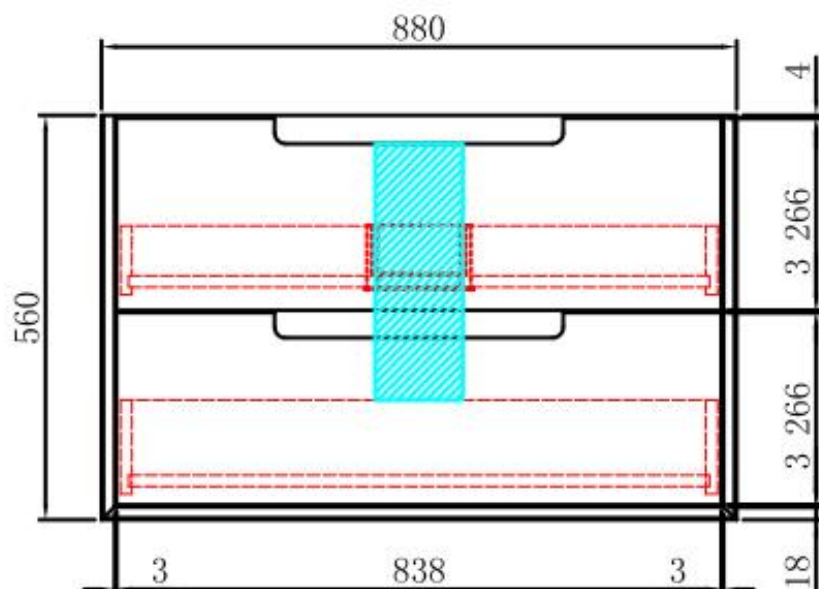

AINSLEY WALL HUNG

Code: CAWH52-600

Features:

- All-drawers model
- Premium-grade, durable timber plywood
- Natural Timber grains with hard wearing laminate finish
- Hettich Quadro S full extension, soft close drawer runners
- Bevel edge design
- Minimalist L-rail design finger pull drawers
- Drawer Organiser included
- Premium graphite interior

AINSLEY WALL HUNG

Code: CAWH52-750

Features:

- All-drawers model
- Premium-grade, durable timber plywood
- Natural Timber grains with hard wearing laminate finish
- Hettich Quadro S full extension, soft close drawer runners
- Bevel edge design
- Minimalist L-rail design finger pull drawers
- Drawer Organiser included
- Premium graphite interior

AINSLEY WALL HUNG

Code: CAWH52-900

Features:

- All-drawers model
- Premium-grade, durable timber plywood
- Natural Timber grains with hard wearing laminate finish
- Hettich Quadro S full extension, soft close drawer runners
- Bevel edge design
- Minimalist L-rail design finger pull drawers
- Drawer Organiser included
- Premium graphite interior

AINSLEY WALL HUNG

Code: CAWH52-1200

Features:

- All-drawers model
- Premium-grade, durable timber plywood
- Natural Timber grains with hard wearing laminate finish
- Hettich Quadro S full extension, soft close drawer runners
- Bevel edge design
- Minimalist L-rail design finger pull drawers
- Drawer Organiser included
- Premium graphite interior