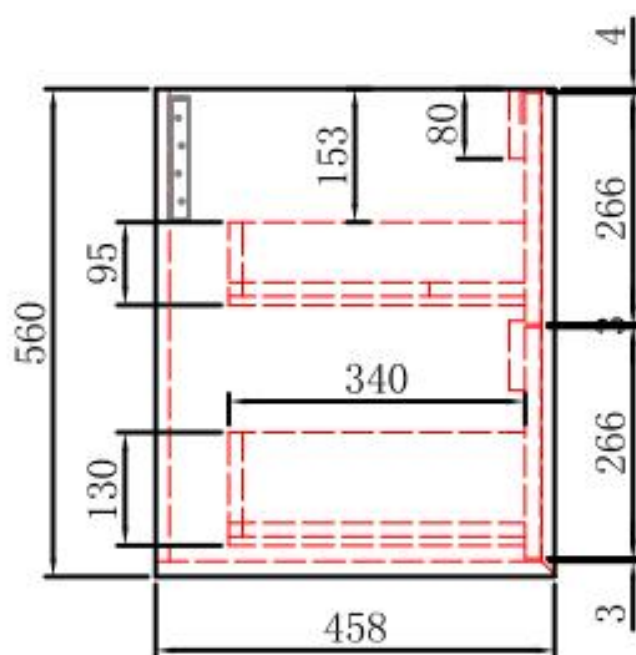

AINSLEY WALL HUNG

Code: CAWH52-600

Features:

- All-drawers model
- Premium-grade, durable timber plywood
- Natural Timber grains with hard wearing laminate finish
- Hettich Quadro S full extension, soft close drawer runners
- Bevel edge design
- Minimalist L-rail design finger pull drawers
- Drawer Organiser included
- Premium graphite interior

AINSLEY WALL HUNG

Code: CAWH52-750

Features:

- All-drawers model
- Premium-grade, durable timber plywood
- Natural Timber grains with hard wearing laminate finish
- Hettich Quadro S full extension, soft close drawer runners
- Bevel edge design
- Minimalist L-rail design finger pull drawers
- Drawer Organiser included
- Premium graphite interior

AINSLEY WALL HUNG

Code: CAWH52-900

Features:

- All-drawers model
- Premium-grade, durable timber plywood
- Natural Timber grains with hard wearing laminate finish
- Hettich Quadro S full extension, soft close drawer runners
- Bevel edge design
- Minimalist L-rail design finger pull drawers
- Drawer Organiser included
- Premium graphite interior