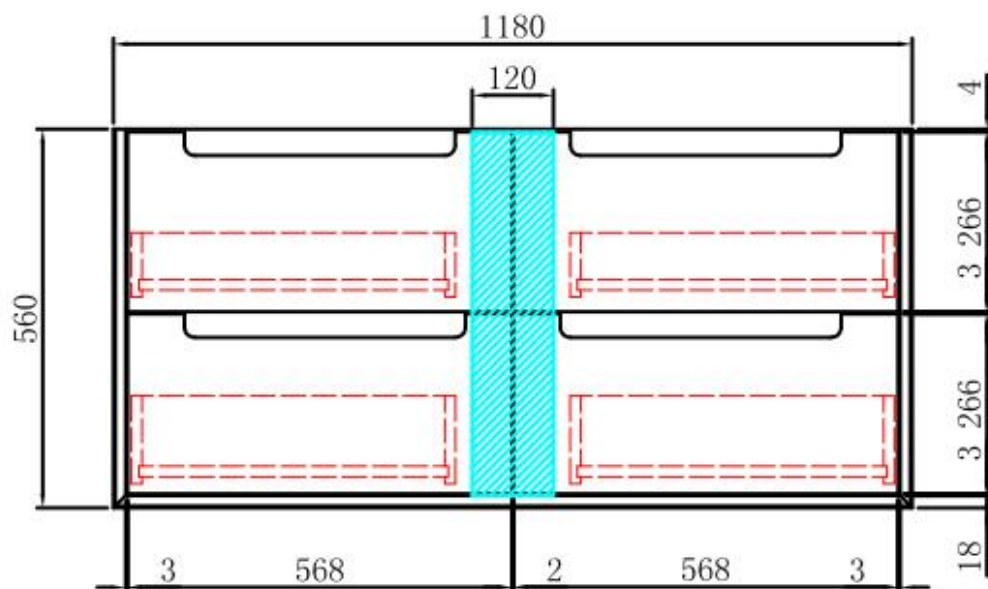

AINSLEY WALL HUNG

Code: CAWH52-750

Features:

- All-drawers model
- Premium-grade, durable timber plywood
- Natural Timber grains with hard wearing laminate finish
- Hettich Quadro S full extension, soft close drawer runners
- Bevel edge design
- Minimalist L-rail design finger pull drawers
- Drawer Organiser included
- Premium graphite interior

AINSLEY WALL HUNG

Code: CAWH52-900

Features:

- All-drawers model
- Premium-grade, durable timber plywood
- Natural Timber grains with hard wearing laminate finish
- Hettich Quadro S full extension, soft close drawer runners
- Bevel edge design
- Minimalist L-rail design finger pull drawers
- Drawer Organiser included
- Premium graphite interior

AINSLEY WALL HUNG

Code: CAWH52-1200

Features:

- All-drawers model
- Premium-grade, durable timber plywood
- Natural Timber grains with hard wearing laminate finish
- Hettich Quadro S full extension, soft close drawer runners
- Bevel edge design
- Minimalist L-rail design finger pull drawers
- Drawer Organiser included
- Premium graphite interior

AINSLEY WALL HUNG

Code: CAWH52-1500

Features:

- All-drawers model
- Premium-grade, durable timber plywood
- Natural Timber grains with hard wearing laminate finish
- Hettich Quadro S full extension, soft close drawer runners
- Bevel edge design
- Minimalist L-rail design finger pull drawers
- Drawer Organiser included
- Premium graphite interior