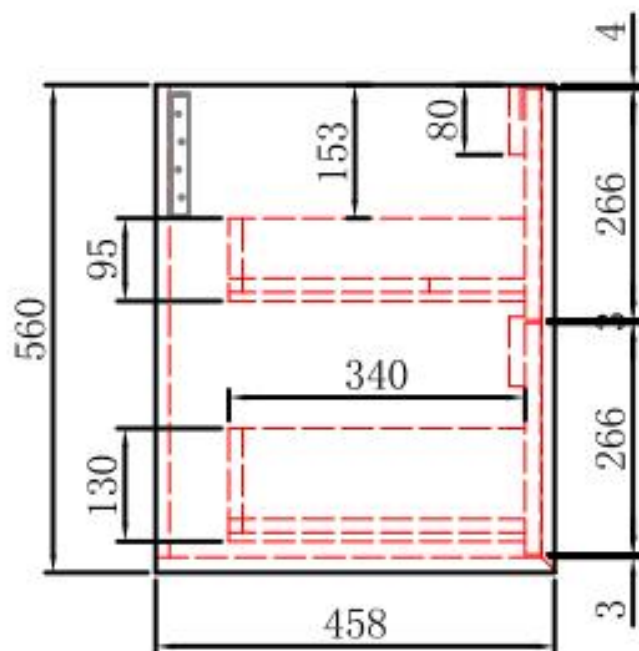

AINSLEY WALL HUNG

Code: CAWH52-600

Features:

- All-drawers model
- Premium-grade, durable timber plywood
- Natural Timber grains with hard wearing laminate finish
- Hettich Quadro S full extension, soft close drawer runners
- Bevel edge design
- Minimalist L-rail design finger pull drawers
- Drawer Organiser included
- Premium graphite interior

AINSLEY WALL HUNG

Code: CAWH52-750

Features:

- All-drawers model
- Premium-grade, durable timber plywood
- Natural Timber grains with hard wearing laminate finish
- Hettich Quadro S full extension, soft close drawer runners
- Bevel edge design
- Minimalist L-rail design finger pull drawers
- Drawer Organiser included
- Premium graphite interior

AINSLEY WALL HUNG

Code: CAWH52-900

Features:

- All-drawers model
- Premium-grade, durable timber plywood
- Natural Timber grains with hard wearing laminate finish
- Hettich Quadro S full extension, soft close drawer runners
- Bevel edge design
- Minimalist L-rail design finger pull drawers
- Drawer Organiser included
- Premium graphite interior