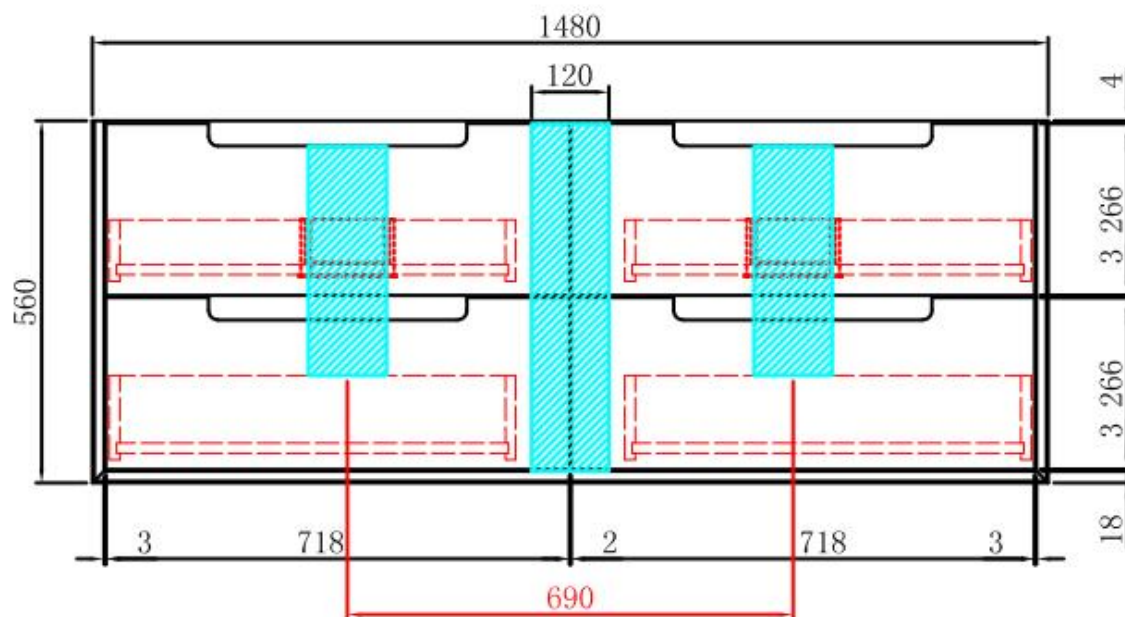

AINSLEY WALL HUNG

Code: CAWH52-900

Features:

- All-drawers model
- Premium-grade, durable timber plywood
- Natural Timber grains with hard wearing laminate finish
- Hettich Quadro S full extension, soft close drawer runners
- Bevel edge design
- Minimalist L-rail design finger pull drawers
- Drawer Organiser included
- Premium graphite interior

AINSLEY WALL HUNG

Code: CAWH52-1200

Features:

- All-drawers model
- Premium-grade, durable timber plywood
- Natural Timber grains with hard wearing laminate finish
- Hettich Quadro S full extension, soft close drawer runners
- Bevel edge design
- Minimalist L-rail design finger pull drawers
- Drawer Organiser included
- Premium graphite interior

AINSLEY WALL HUNG

Code: CAWH52-1500

Features:

- All-drawers model
- Premium-grade, durable timber plywood
- Natural Timber grains with hard wearing laminate finish
- Hettich Quadro S full extension, soft close drawer runners
- Bevel edge design
- Minimalist L-rail design finger pull drawers
- Drawer Organiser included
- Premium graphite interior