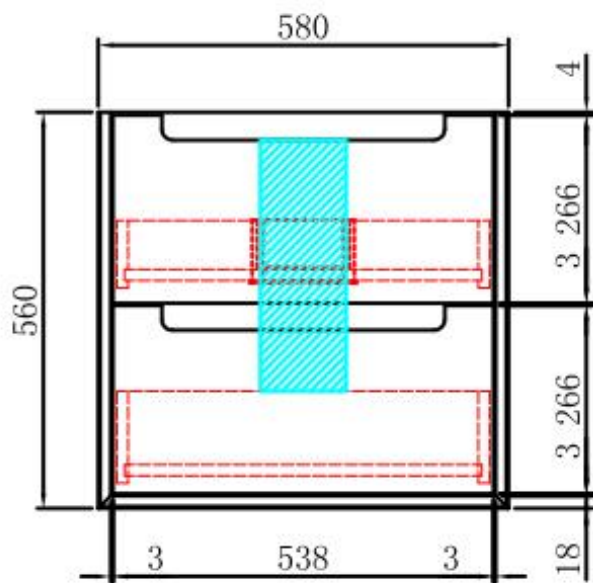

AINSLEY WALL HUNG

Code: CAWH52-600

Features:

- All-drawers model
- Premium-grade, durable timber plywood
- Natural Timber grains with hard wearing laminate finish
- Hettich Quadro S full extension, soft close drawer runners
- Bevel edge design
- Minimalist L-rail design finger pull drawers
- Drawer Organiser included
- Premium graphite interior

AINSLEY WALL HUNG

Code: CAWH52-750

Features:

- All-drawers model
- Premium-grade, durable timber plywood
- Natural Timber grains with hard wearing laminate finish
- Hettich Quadro S full extension, soft close drawer runners
- Bevel edge design
- Minimalist L-rail design finger pull drawers
- Drawer Organiser included
- Premium graphite interior

AINSLEY WALL HUNG

Code: CAWH52-900

Features:

- All-drawers model
- Premium-grade, durable timber plywood
- Natural Timber grains with hard wearing laminate finish
- Hettich Quadro S full extension, soft close drawer runners
- Bevel edge design
- Minimalist L-rail design finger pull drawers
- Drawer Organiser included
- Premium graphite interior

AINSLEY WALL HUNG

Code: CAWH52-1200

Features:

- All-drawers model
- Premium-grade, durable timber plywood
- Natural Timber grains with hard wearing laminate finish
- Hettich Quadro S full extension, soft close drawer runners
- Bevel edge design
- Minimalist L-rail design finger pull drawers
- Drawer Organiser included
- Premium graphite interior