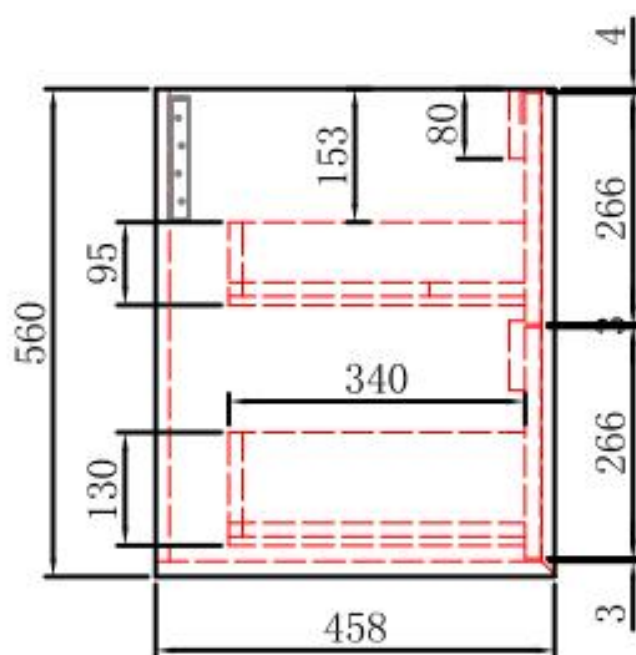

AINSLEY WALL HUNG

Code: CAWH52-600

Features:

- All-drawers model
- Premium-grade, durable timber plywood
- Natural Timber grains with hard wearing laminate finish
- Hettich Quadro S full extension, soft close drawer runners
- Bevel edge design
- Minimalist L-rail design finger pull drawers
- Drawer Organiser included
- Premium graphite interior

AINSLEY WALL HUNG

Code: CAWH52-750

Features:

- All-drawers model
- Premium-grade, durable timber plywood
- Natural Timber grains with hard wearing laminate finish
- Hettich Quadro S full extension, soft close drawer runners
- Bevel edge design
- Minimalist L-rail design finger pull drawers
- Drawer Organiser included
- Premium graphite interior

AINSLEY WALL HUNG

Code: CAWH52-900

Features:

- All-drawers model
- Premium-grade, durable timber plywood
- Natural Timber grains with hard wearing laminate finish
- Hettich Quadro S full extension, soft close drawer runners
- Bevel edge design
- Minimalist L-rail design finger pull drawers
- Drawer Organiser included
- Premium graphite interior

AINSLEY WALL HUNG

Code: CAWH52-1200

Features:

- All-drawers model
- Premium-grade, durable timber plywood
- Natural Timber grains with hard wearing laminate finish
- Hettich Quadro S full extension, soft close drawer runners
- Bevel edge design
- Minimalist L-rail design finger pull drawers
- Drawer Organiser included
- Premium graphite interior