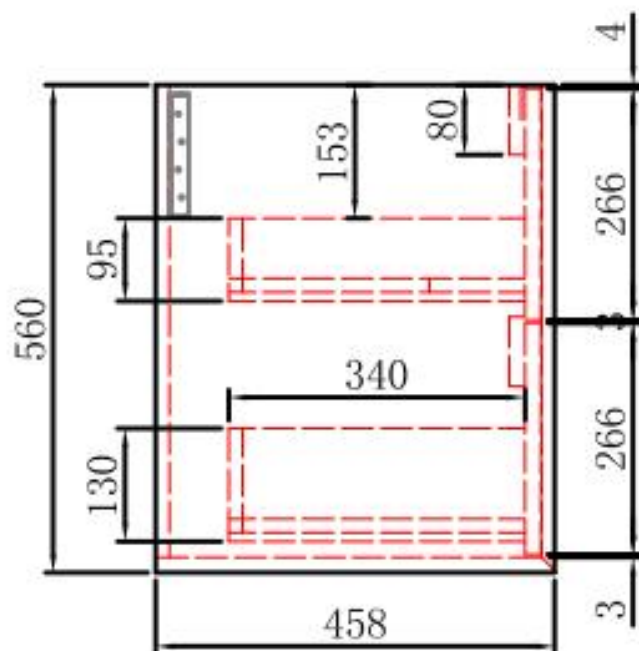

AINSLEY WALL HUNG

Code: CAWH52-600

Features:

- All-drawers model
- Premium-grade, durable timber plywood
- Natural Timber grains with hard wearing laminate finish
- Hettich Quadro S full extension, soft close drawer runners
- Bevel edge design
- Minimalist L-rail design finger pull drawers
- Drawer Organiser included
- Premium graphite interior

AINSLEY WALL HUNG

Code: CAWH52-900

Features:

- All-drawers model
- Premium-grade, durable timber plywood
- Natural Timber grains with hard wearing laminate finish
- Hettich Quadro S full extension, soft close drawer runners
- Bevel edge design
- Minimalist L-rail design finger pull drawers
- Drawer Organiser included
- Premium graphite interior

AINSLEY WALL HUNG

Code: CAWH52-1200

Features:

- All-drawers model
- Premium-grade, durable timber plywood
- Natural Timber grains with hard wearing laminate finish
- Hettich Quadro S full extension, soft close drawer runners
- Bevel edge design
- Minimalist L-rail design finger pull drawers
- Drawer Organiser included
- Premium graphite interior

AINSLEY WALL HUNG

Code: CAWH52-1500

Features:

- All-drawers model
- Premium-grade, durable timber plywood
- Natural Timber grains with hard wearing laminate finish
- Hettich Quadro S full extension, soft close drawer runners
- Bevel edge design
- Minimalist L-rail design finger pull drawers
- Drawer Organiser included
- Premium graphite interior