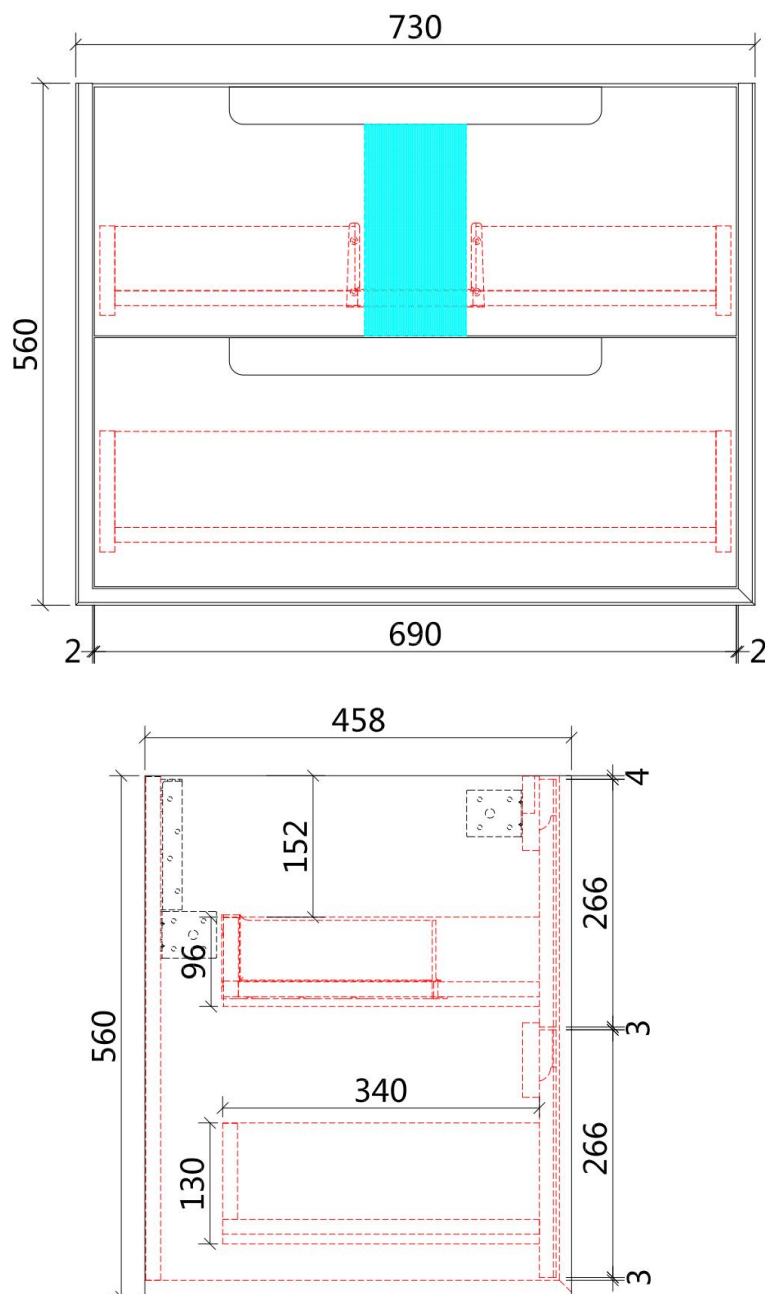

FLAUTO WALL HUNG

Code: CAWH50-600

Features:

- All-drawers model
- Premium-grade, durable timber plywood
- Contemporary Strata in matte white polyurethane finish
- Hettich Quadro S full extension, soft close drawer runners
- Minimalist L-rail design finger pull drawers
- Drawer Organiser included
- Premium graphite interior

FLAUTO WALL HUNG

Code: CAWH50-750

Features:

- All-drawers model
- Premium-grade, durable timber plywood
- Contemporary Strata in matte white polyurethane finish
- Hettich Quadro S full extension, soft close drawer runners
- Minimalist L-rail design finger pull drawers
- Drawer Organiser included
- Premium graphite interior

FLAUTO WALL HUNG

Features:

- All-drawers model
- Premium-grade, durable timber plywood
- Contemporary Strata in matte white polyurethane finish
- Hettich Quadro S full extension, soft close drawer runners
- Minimalist L-rail design finger pull drawers
- Drawer Organiser included
- Premium graphite interior