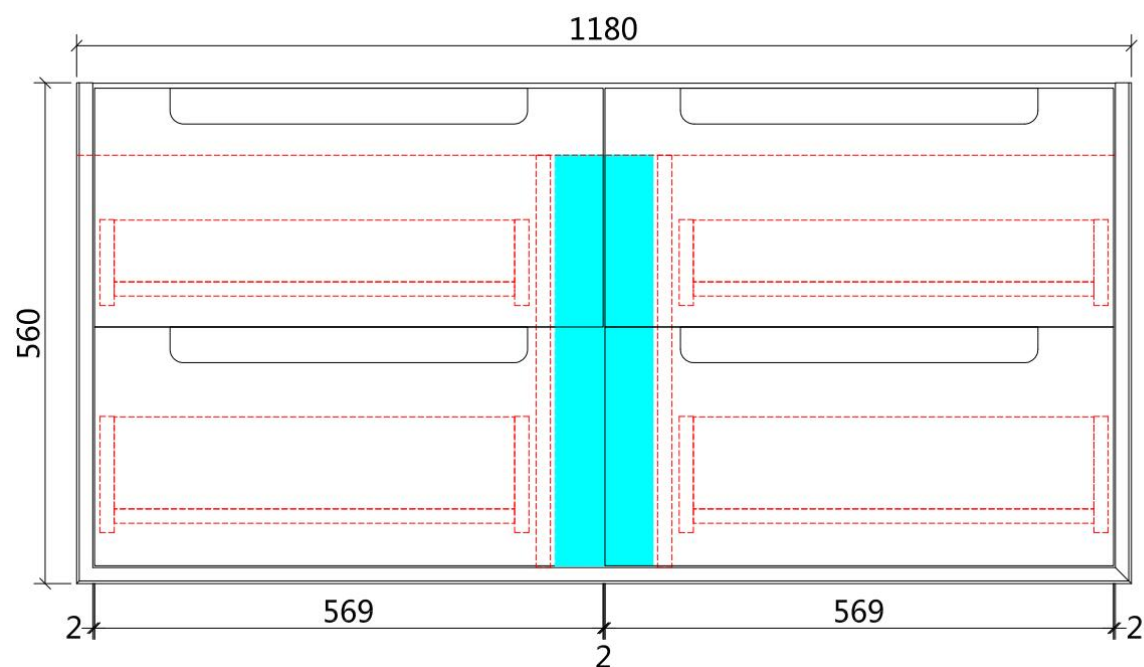

FLAUTO WALL HUNG

Features:

- All-drawers model
- Premium-grade, durable timber plywood
- Contemporary Strata in matte white polyurethane finish
- Hettich Quadro S full extension, soft close drawer runners
- Minimalist L-rail design finger pull drawers
- Drawer Organiser included
- Premium graphite interior

FLAUTO WALL HUNG

Code: CAWH50-1200

Features:

- All-drawers model
- Premium-grade, durable timber plywood
- Contemporary Strata in matte white polyurethane finish
- Hettich Quadro S full extension, soft close drawer runners
- Minimalist L-rail design finger pull drawers
- Drawer Organiser included
- Premium graphite interior