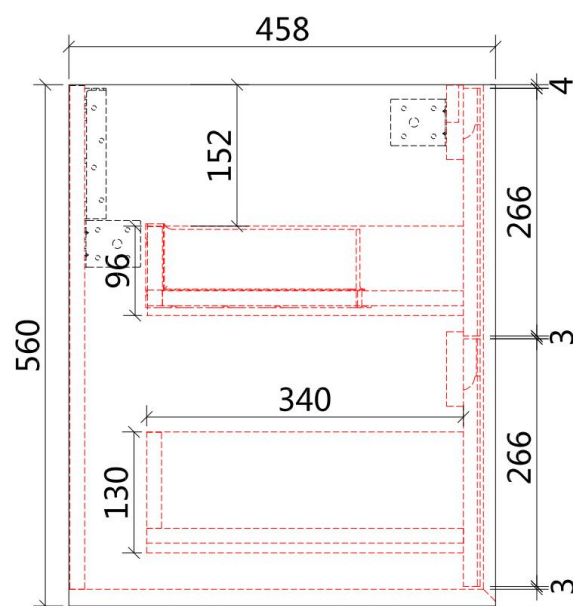

FLAUTO WALL HUNG

Code: CAWH50-1200

Features:

- All-drawers model
- Premium-grade, durable timber plywood
- Contemporary Strata in matte white polyurethane finish
- Hettich Quadro S full extension, soft close drawer runners
- Minimalist L-rail design finger pull drawers
- Drawer Organiser included
- Premium graphite interior