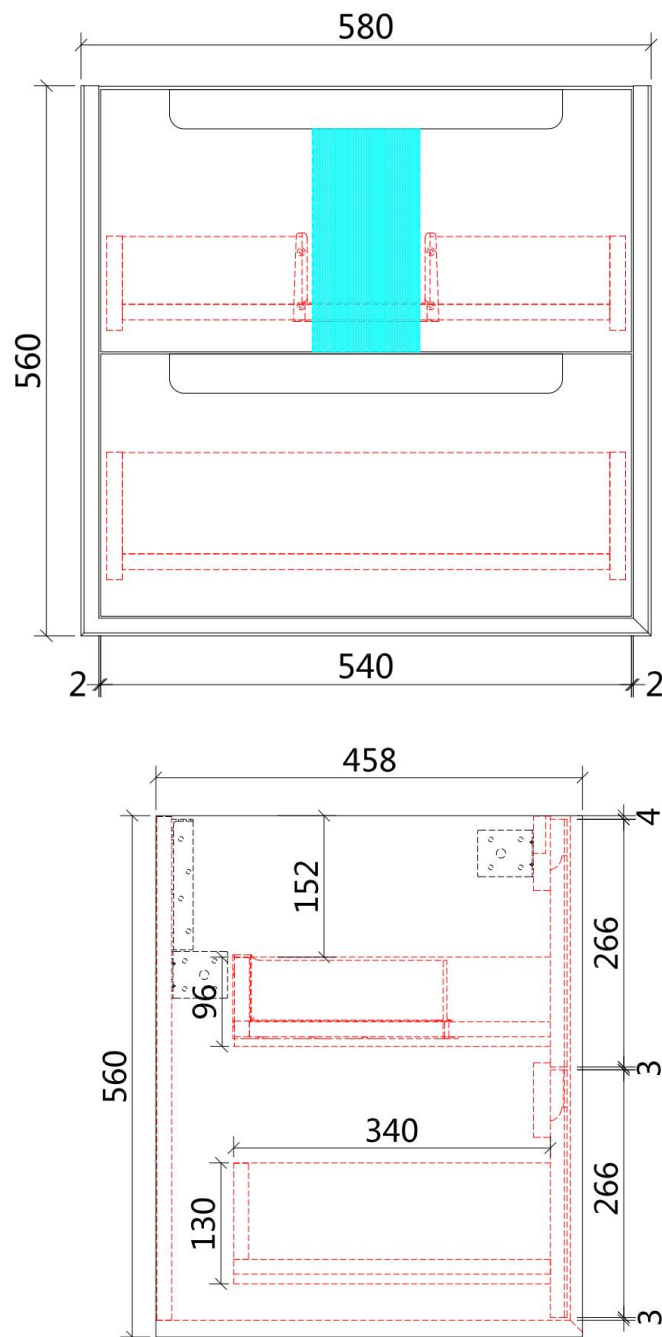

FLAUTO WALL HUNG

Code: CAWH50-600

Features:

- All-drawers model
- Premium-grade, durable timber plywood
- Contemporary Strata in matte white polyurethane finish
- Hettich Quadro S full extension, soft close drawer runners
- Minimalist L-rail design finger pull drawers
- Drawer Organiser included
- Premium graphite interior

FLAUTO WALL HUNG

Code: CAWH50-750

Features:

- All-drawers model
- Premium-grade, durable timber plywood
- Contemporary Strata in matte white polyurethane finish
- Hettich Quadro S full extension, soft close drawer runners
- Minimalist L-rail design finger pull drawers
- Drawer Organiser included
- Premium graphite interior

FLAUTO WALL HUNG

Features:

- All-drawers model
- Premium-grade, durable timber plywood
- Contemporary Strata in matte white polyurethane finish
- Hettich Quadro S full extension, soft close drawer runners
- Minimalist L-rail design finger pull drawers
- Drawer Organiser included
- Premium graphite interior