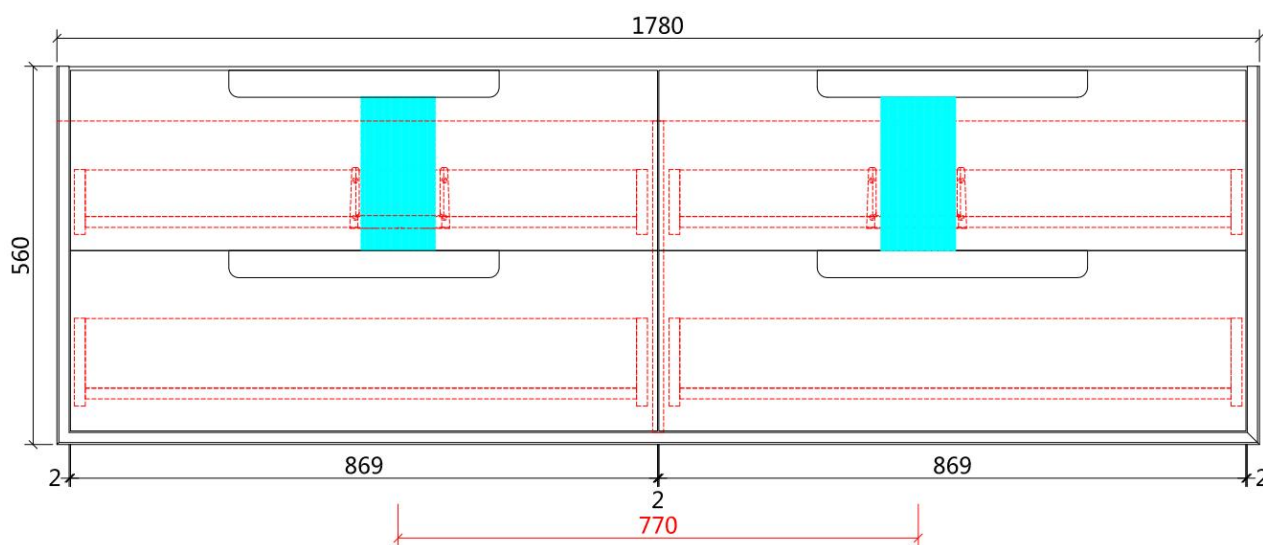

FLAUTO WALL HUNG

Code: CAWH50-1200

Features:

- All-drawers model
- Premium-grade, durable timber plywood
- Contemporary Strata in matte white polyurethane finish
- Hettich Quadro S full extension, soft close drawer runners
- Minimalist L-rail design finger pull drawers
- Drawer Organiser included
- Premium graphite interior

FLAUTO WALL HUNG

Code: CAWH50-1500

Features:

- All-drawers model
- Premium-grade, durable timber plywood
- Contemporary Strata in matte white polyurethane finish
- Hettich Quadro S full extension, soft close drawer runners
- Minimalist L-rail design finger pull drawers
- Drawer Organiser included
- Premium graphite interior

Aulic

Diamond Collection

FLAUTO WALL HUNG

Code: CAWH50-1800

Features:

- All-drawers model
- Premium-grade, durable timber plywood
- Contemporary Strata in matte white polyurethane finish
- Hettich Quadro S full extension, soft close drawer runners
- Minimalist L-rail design finger pull drawers
- Drawer Organiser included
- Premium graphite interior