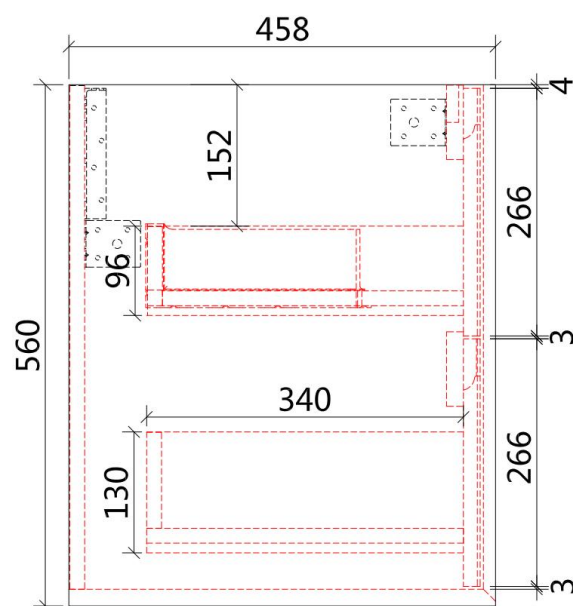

FLAUTO WALL HUNG