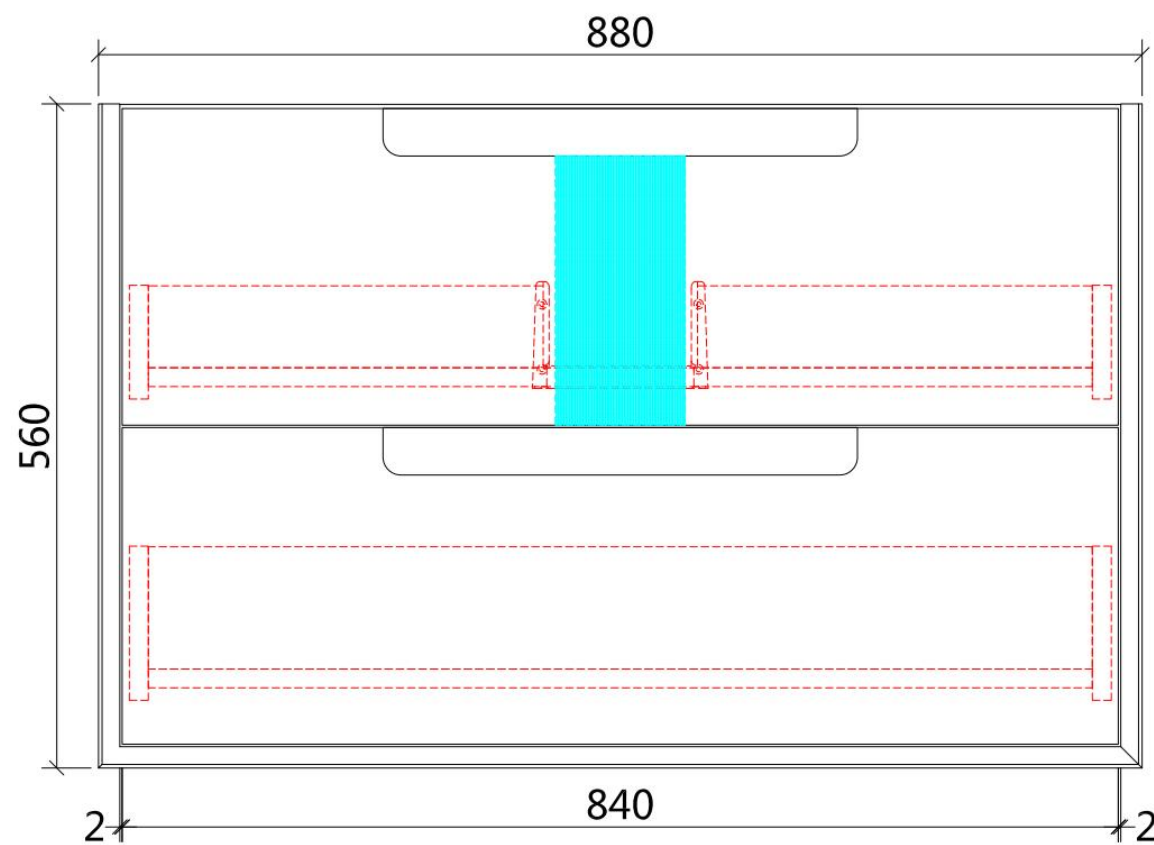

FLAUTO WALL HUNG

Code: CAWH50-600

Features:

- All-drawers model
- Premium-grade, durable timber plywood
- Contemporary Strata in matte white polyurethane finish
- Hettich Quadro S full extension, soft close drawer runners
- Minimalist L-rail design finger pull drawers
- Drawer Organiser included
- Premium graphite interior

FLAUTO WALL HUNG

Code: CAWH50-750

Features:

- All-drawers model
- Premium-grade, durable timber plywood
- Contemporary Strata in matte white polyurethane finish
- Hettich Quadro S full extension, soft close drawer runners
- Minimalist L-rail design finger pull drawers
- Drawer Organiser included
- Premium graphite interior

FLAUTO WALL HUNG

Features:

- All-drawers model
- Premium-grade, durable timber plywood
- Contemporary Strata in matte white polyurethane finish
- Hettich Quadro S full extension, soft close drawer runners
- Minimalist L-rail design finger pull drawers
- Drawer Organiser included
- Premium graphite interior

FLAUTO WALL HUNG

Code: CAWH50-1200

Features:

- All-drawers model
- Premium-grade, durable timber plywood
- Contemporary Strata in matte white polyurethane finish
- Hettich Quadro S full extension, soft close drawer runners
- Minimalist L-rail design finger pull drawers
- Drawer Organiser included
- Premium graphite interior