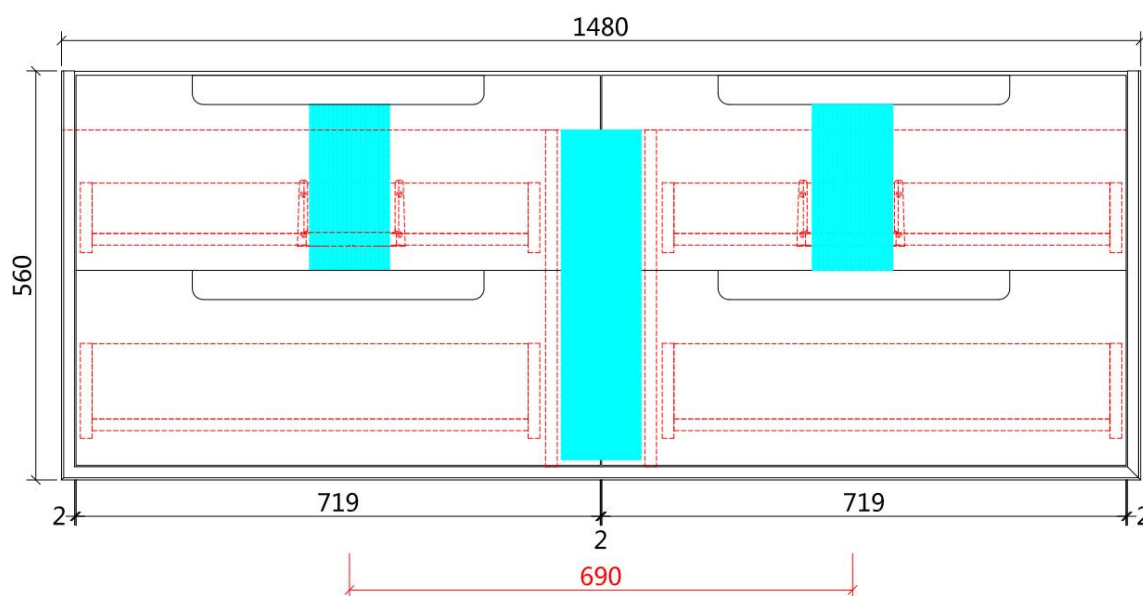

FLAUTO WALL HUNG

Code: CAWH50-1200

Features:

- All-drawers model
- Premium-grade, durable timber plywood
- Contemporary Strata in matte white polyurethane finish
- Hettich Quadro S full extension, soft close drawer runners
- Minimalist L-rail design finger pull drawers
- Drawer Organiser included
- Premium graphite interior

FLAUTO WALL HUNG

Code: CAWH50-1500

Features:

- All-drawers model
- Premium-grade, durable timber plywood
- Contemporary Strata in matte white polyurethane finish
- Hettich Quadro S full extension, soft close drawer runners
- Minimalist L-rail design finger pull drawers
- Drawer Organiser included
- Premium graphite interior