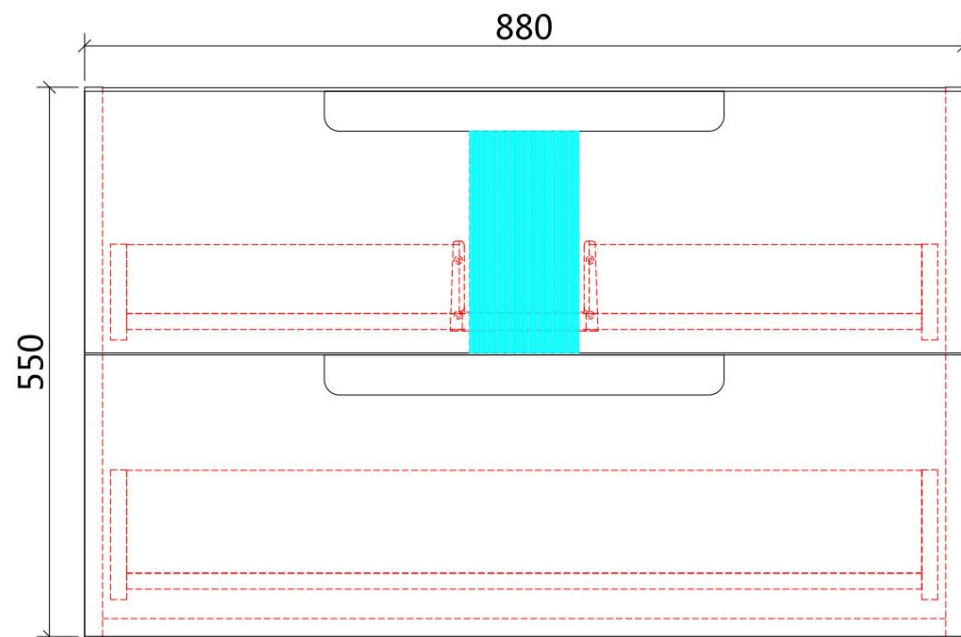

NEVA WALL HUNG

Code: CAWH49-900