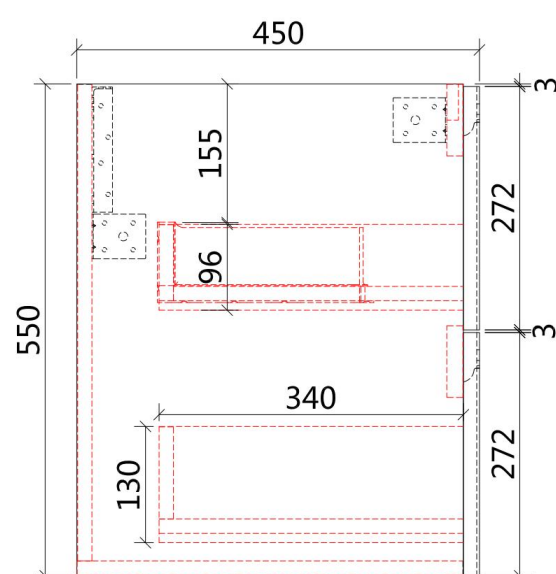

NEVA WALL HUNG

Code: CAWH49-750