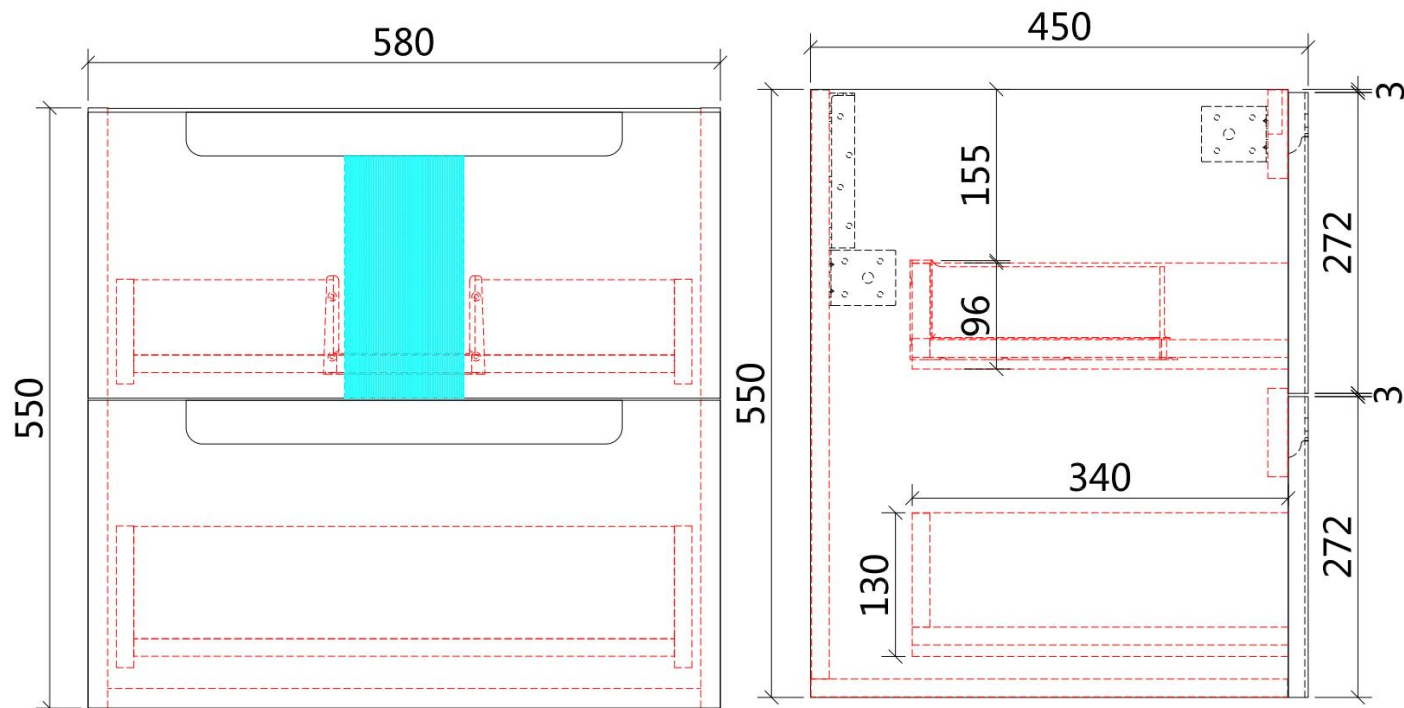

### Features:

- All-drawers model
- Premium-grade, durable timber plywood
- Contemporary Strata in matte white polyurethane finish
- Hettich Quadro S full extension, soft close drawer runners
- Minimalist L-rail design finger pull drawers
- Drawer Organiser included
- Premium graphite interior