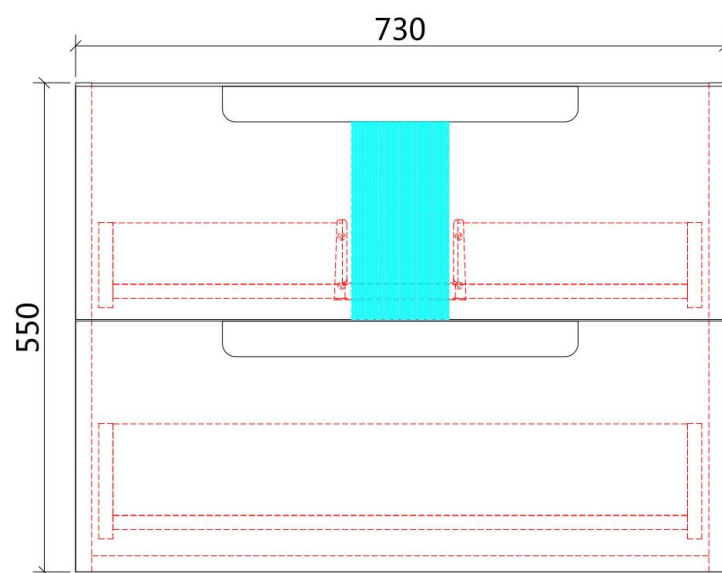

NEVA WALL HUNG

Code: CAWH49-750