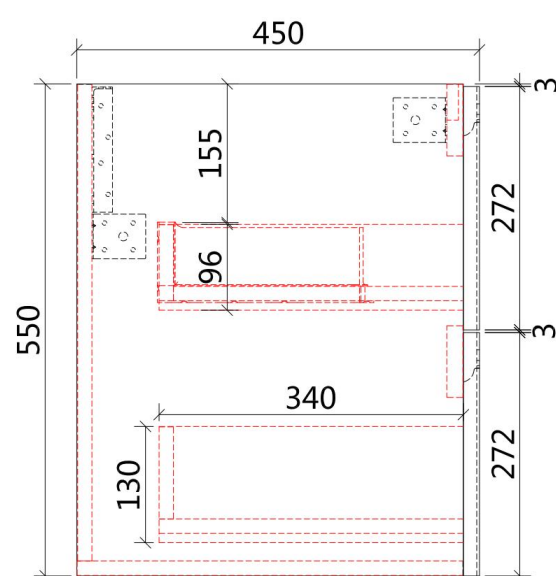

NEVA WALL HUNG

Code: CAWH49-1200