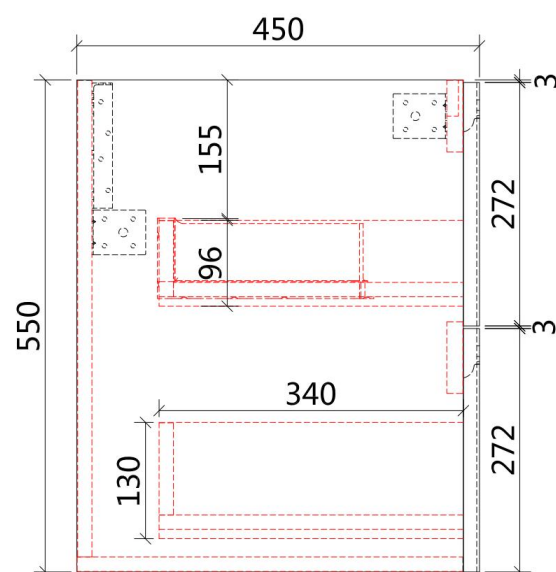

NEVA WALL HUNG

Code: CAWH49-900