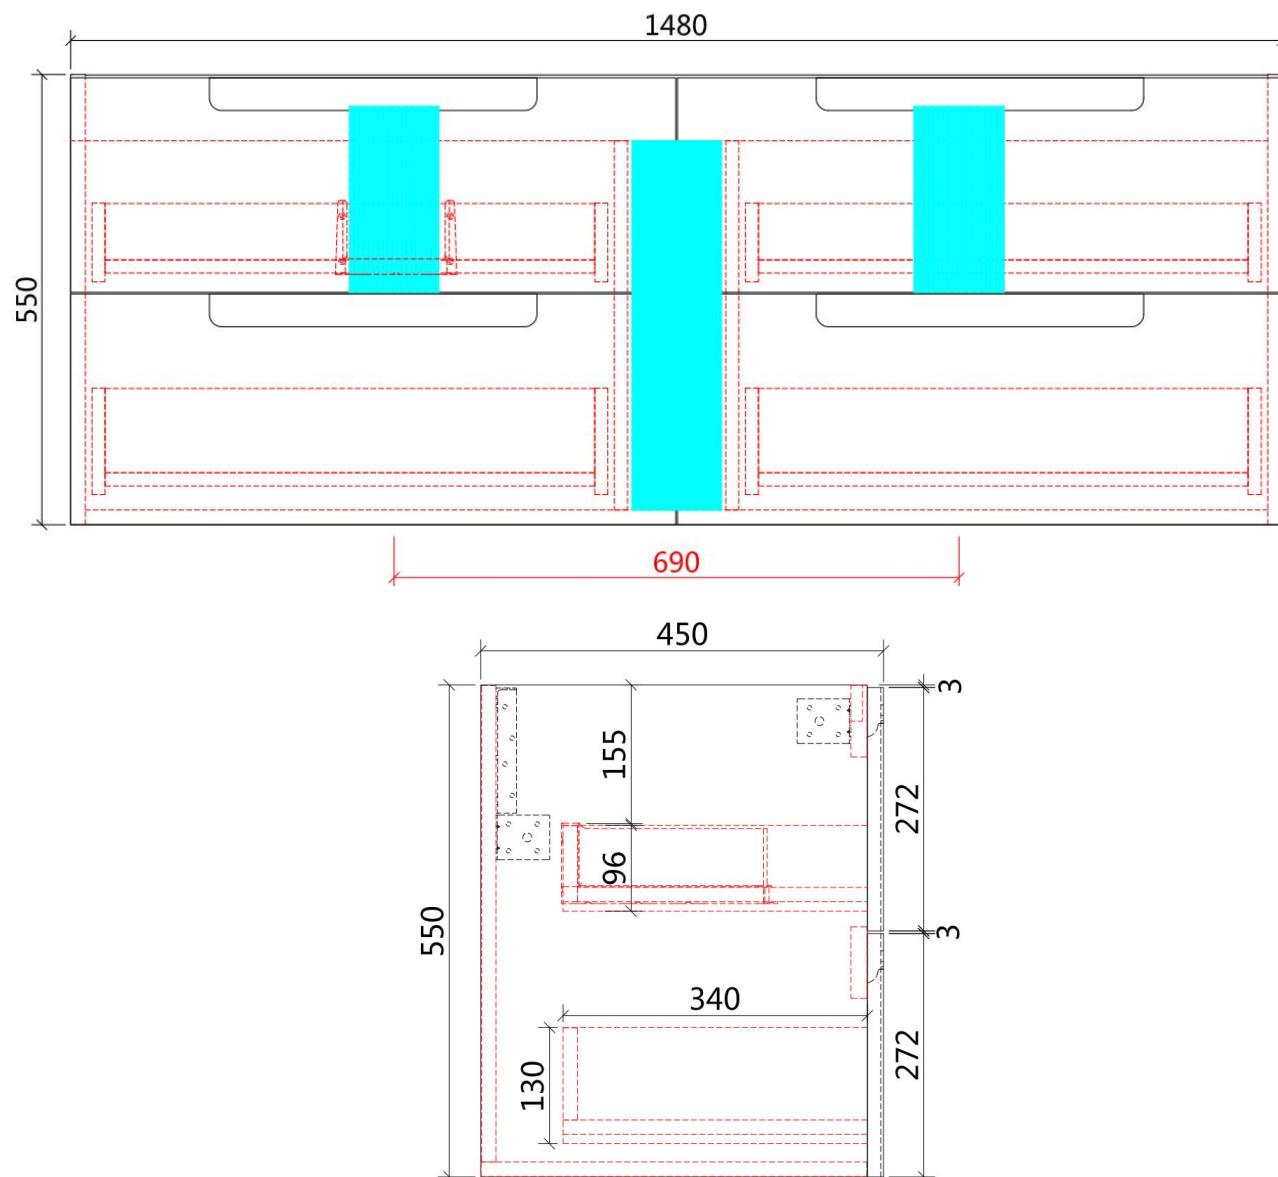

NEVA WALL HUNG

Code: CAWH49-1500