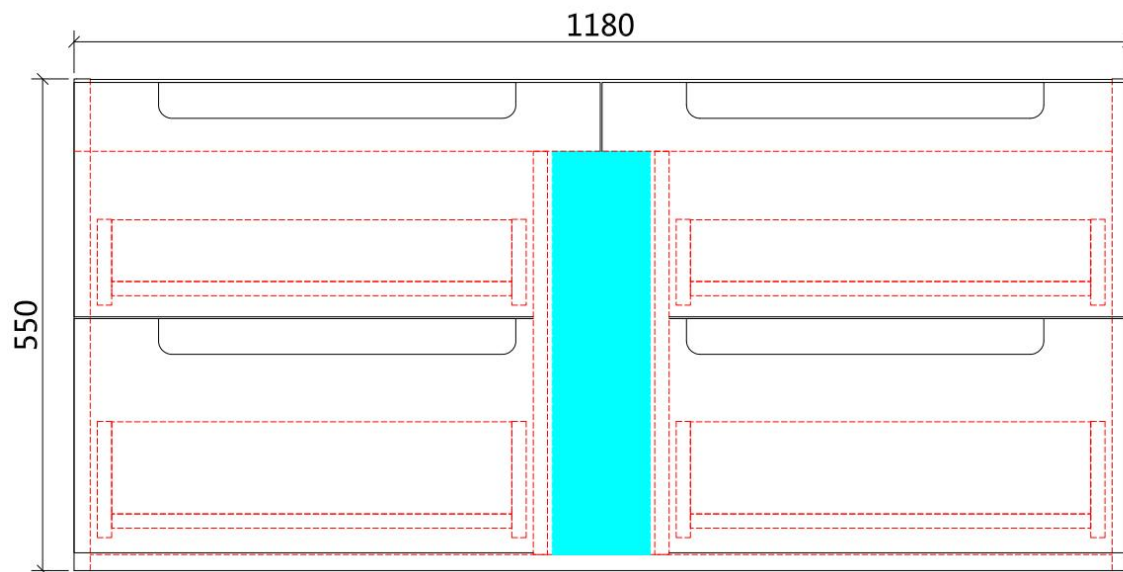

NEVA WALL HUNG

Code: CAWH49-1200