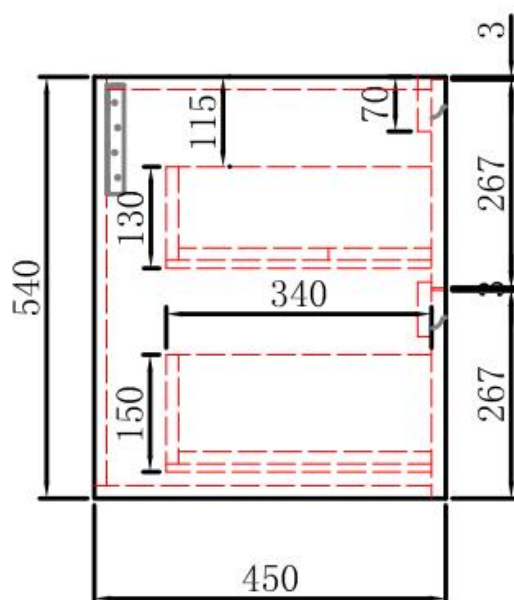

BRIONY WALL HUNG

Code: CAWH48-900

Features:

- All-drawers model with curved feature ends.
- Stacked drawers: Versatile and spacious
- Premium-grade, durable timber plywood
- Real Timber grains with hard wearing laminate finish
- Hettich Quadro S full extension, soft close drawer runners
- Minimalist L-rail design finger pull drawers
- Drawer Organiser included
- Premium graphite interior

BRIONY WALL HUNG

Code: CAWH48-1200

Features:

- All-drawers model with curved feature ends.
- Stacked drawers: Versatile and spacious
- Premium-grade, durable timber plywood
- Real Timber grains with hard wearing laminate finish
- Hettich Quadro S full extension, soft close drawer runners
- Minimalist L-rail design finger pull drawers
- Drawer Organiser included
- Premium graphite interior

BRIONY WALL HUNG

Code: CAWH48-1500

Features:

- All-drawers model with curved feature ends.
- Stacked drawers: Versatile and spacious
- Premium-grade, durable timber plywood
- Real Timber grains with hard wearing laminate finish
- Hettich Quadro S full extension, soft close drawer runners
- Minimalist L-rail design finger pull drawers
- Drawer Organiser included
- Premium graphite interior

BRIONY WALL HUNG

Code: CAWH48-1800

Features:

- All-drawers model with curved feature ends.
- Stacked drawers: Versatile and spacious
- Premium-grade, durable timber plywood
- Real Timber grains with hard wearing laminate finish
- Hettich Quadro S full extension, soft close drawer runners
- Minimalist L-rail design finger pull drawers
- Drawer Organiser included
- Premium graphite interior