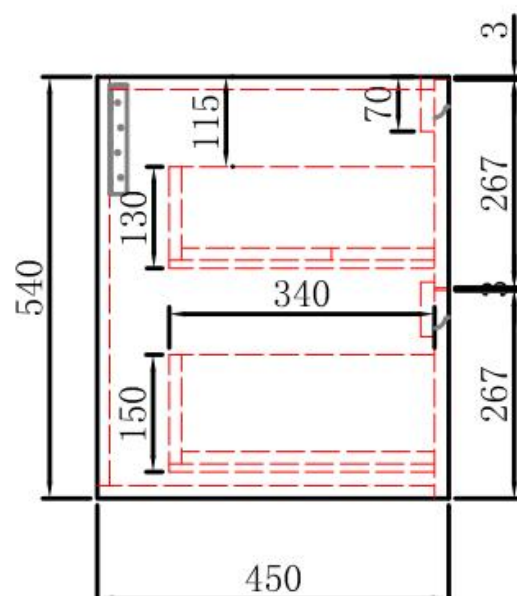

BRIONY WALL HUNG

Code: CAWH48-750

Features:

- All-drawers model with curved feature ends.
- Stacked drawers: Versatile and spacious
- Premium-grade, durable timber plywood
- Real Timber grains with hard wearing laminate finish
- Hettich Quadro S full extension, soft close drawer runners
- Minimalist L-rail design finger pull drawers
- Drawer Organiser included
- Premium graphite interior

BRIONY WALL HUNG

Code: CAWH48-900

Features:

- All-drawers model with curved feature ends.
- Stacked drawers: Versatile and spacious
- Premium-grade, durable timber plywood
- Real Timber grains with hard wearing laminate finish
- Hettich Quadro S full extension, soft close drawer runners
- Minimalist L-rail design finger pull drawers
- Drawer Organiser included
- Premium graphite interior

BRIONY WALL HUNG

Code: CAWH48-1200

Features:

- All-drawers model with curved feature ends.
- Stacked drawers: Versatile and spacious
- Premium-grade, durable timber plywood
- Real Timber grains with hard wearing laminate finish
- Hettich Quadro S full extension, soft close drawer runners
- Minimalist L-rail design finger pull drawers
- Drawer Organiser included
- Premium graphite interior