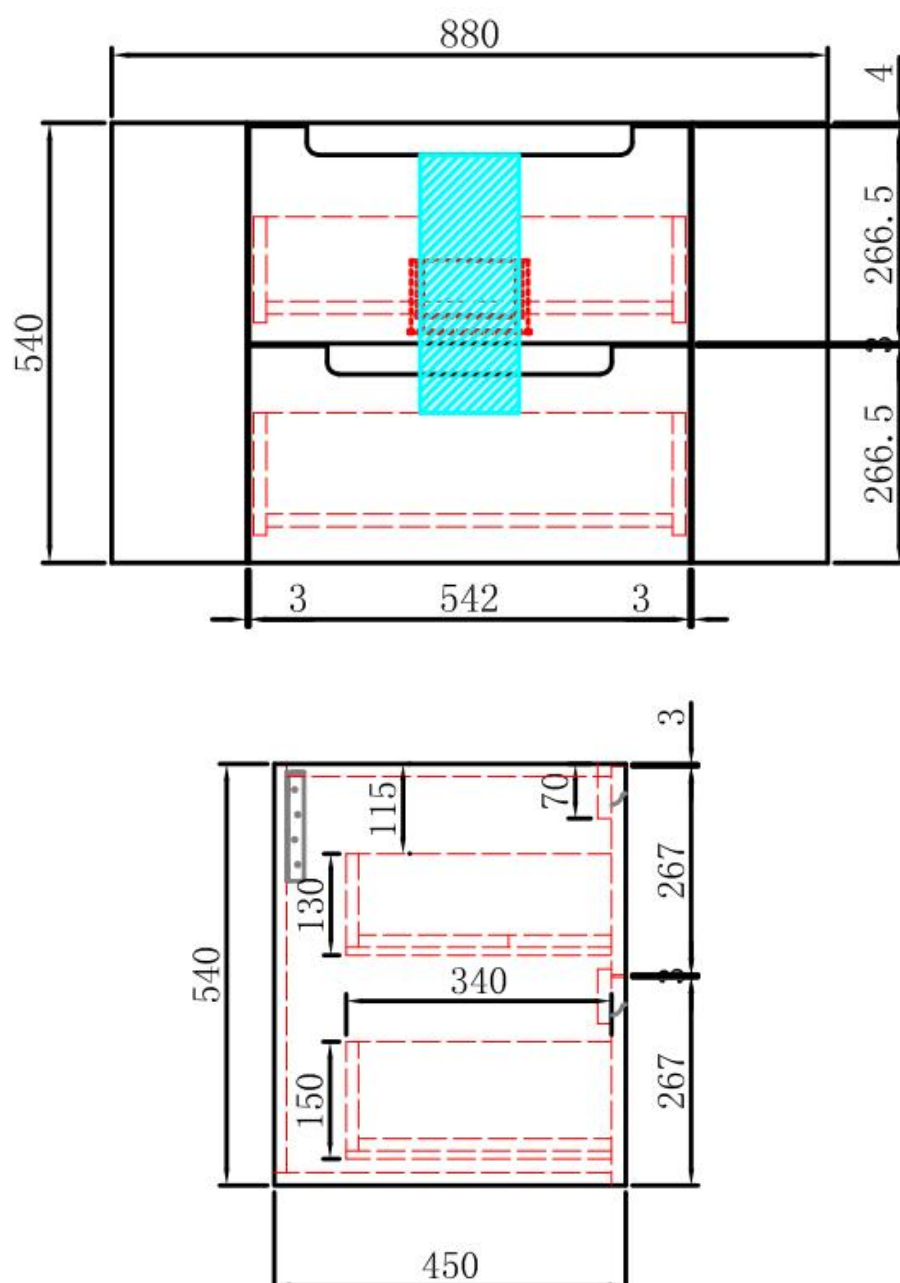

BRIONY WALL HUNG

Code: CAWH48-750

Features:

- All-drawers model with curved feature ends.
- Stacked drawers: Versatile and spacious
- Premium-grade, durable timber plywood
- Real Timber grains with hard wearing laminate finish
- Hettich Quadro S full extension, soft close drawer runners
- Minimalist L-rail design finger pull drawers
- Drawer Organiser included
- Premium graphite interior

BRIONY WALL HUNG

Code: CAWH48-900

Features:

- All-drawers model with curved feature ends.
- Stacked drawers: Versatile and spacious
- Premium-grade, durable timber plywood
- Real Timber grains with hard wearing laminate finish
- Hettich Quadro S full extension, soft close drawer runners
- Minimalist L-rail design finger pull drawers
- Drawer Organiser included
- Premium graphite interior

BRIONY WALL HUNG

Code: CAWH48-1200

Features:

- All-drawers model with curved feature ends.
- Stacked drawers: Versatile and spacious
- Premium-grade, durable timber plywood
- Real Timber grains with hard wearing laminate finish
- Hettich Quadro S full extension, soft close drawer runners
- Minimalist L-rail design finger pull drawers
- Drawer Organiser included
- Premium graphite interior