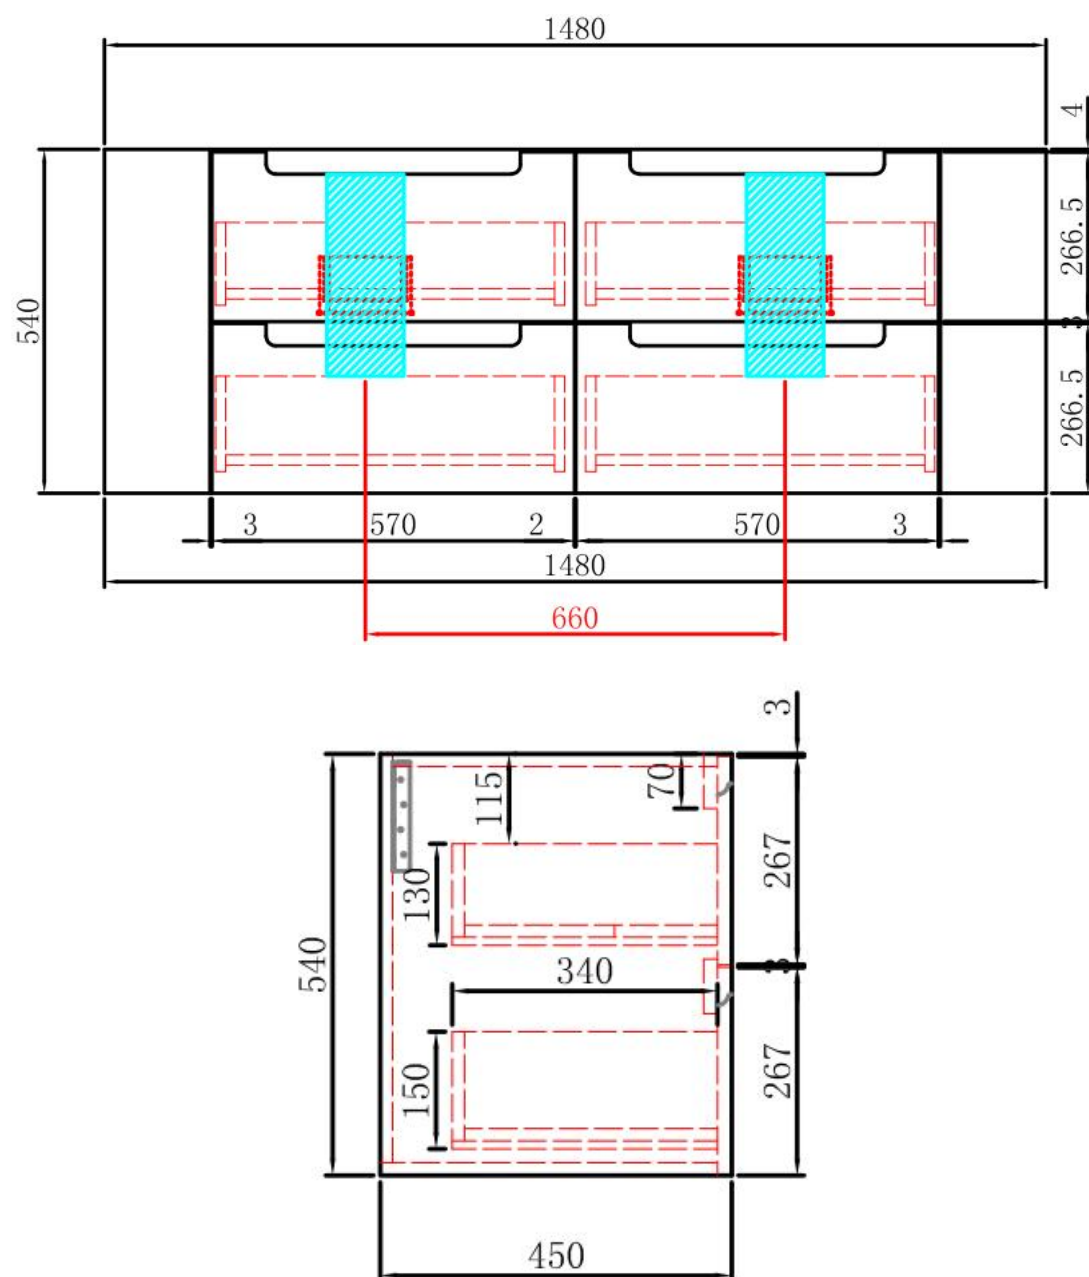

BRIONY WALL HUNG

Code: CAWH48-750

Features:

- All-drawers model with curved feature ends.
- Stacked drawers: Versatile and spacious
- Premium-grade, durable timber plywood
- Real Timber grains with hard wearing laminate finish
- Hettich Quadro S full extension, soft close drawer runners
- Minimalist L-rail design finger pull drawers
- Drawer Organiser included
- Premium graphite interior

BRIONY WALL HUNG

Code: CAWH48-900

Features:

- All-drawers model with curved feature ends.
- Stacked drawers: Versatile and spacious
- Premium-grade, durable timber plywood
- Real Timber grains with hard wearing laminate finish
- Hettich Quadro S full extension, soft close drawer runners
- Minimalist L-rail design finger pull drawers
- Drawer Organiser included
- Premium graphite interior

BRIONY WALL HUNG

Code: CAWH48-1200

Features:

- All-drawers model with curved feature ends.
- Stacked drawers: Versatile and spacious
- Premium-grade, durable timber plywood
- Real Timber grains with hard wearing laminate finish
- Hettich Quadro S full extension, soft close drawer runners
- Minimalist L-rail design finger pull drawers
- Drawer Organiser included
- Premium graphite interior

BRIONY WALL HUNG

Code: CAWH48-1500

Features:

- All-drawers model with curved feature ends.
- Stacked drawers: Versatile and spacious
- Premium-grade, durable timber plywood
- Real Timber grains with hard wearing laminate finish
- Hettich Quadro S full extension, soft close drawer runners
- Minimalist L-rail design finger pull drawers
- Drawer Organiser included
- Premium graphite interior