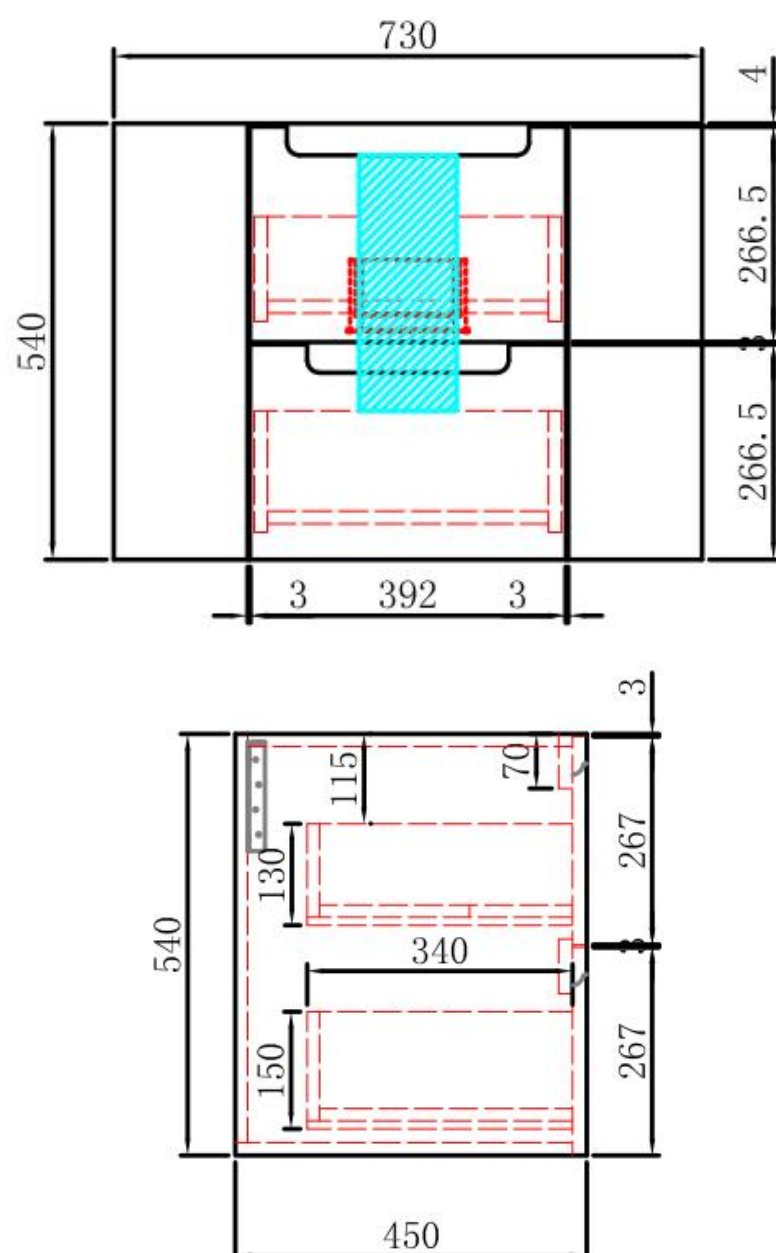

BRIONY WALL HUNG

Code: CAWH48-750

Features:

- All-drawers model with curved feature ends.
- Stacked drawers: Versatile and spacious
- Premium-grade, durable timber plywood
- Real Timber grains with hard wearing laminate finish
- Hettich Quadro S full extension, soft close drawer runners
- Minimalist L-rail design finger pull drawers
- Drawer Organiser included
- Premium graphite interior

BRIONY WALL HUNG

Code: CAWH48-900

Features:

- All-drawers model with curved feature ends.
- Stacked drawers: Versatile and spacious
- Premium-grade, durable timber plywood
- Real Timber grains with hard wearing laminate finish
- Hettich Quadro S full extension, soft close drawer runners
- Minimalist L-rail design finger pull drawers
- Drawer Organiser included
- Premium graphite interior

BRIONY WALL HUNG

Code: CAWH48-1200

Features:

- All-drawers model with curved feature ends.
- Stacked drawers: Versatile and spacious
- Premium-grade, durable timber plywood
- Real Timber grains with hard wearing laminate finish
- Hettich Quadro S full extension, soft close drawer runners
- Minimalist L-rail design finger pull drawers
- Drawer Organiser included
- Premium graphite interior