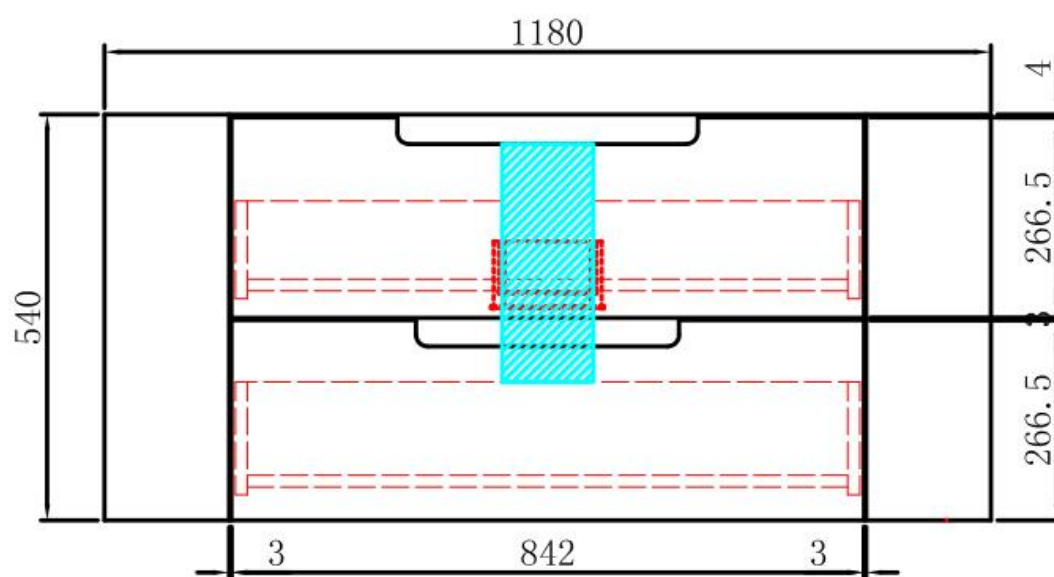

BRIONY WALL HUNG

Code: CAWH48-750

Features:

- All-drawers model with curved feature ends.
- Stacked drawers: Versatile and spacious
- Premium-grade, durable timber plywood
- Real Timber grains with hard wearing laminate finish
- Hettich Quadro S full extension, soft close drawer runners
- Minimalist L-rail design finger pull drawers
- Drawer Organiser included
- Premium graphite interior

BRIONY WALL HUNG

Code: CAWH48-900

Features:

- All-drawers model with curved feature ends.
- Stacked drawers: Versatile and spacious
- Premium-grade, durable timber plywood
- Real Timber grains with hard wearing laminate finish
- Hettich Quadro S full extension, soft close drawer runners
- Minimalist L-rail design finger pull drawers
- Drawer Organiser included
- Premium graphite interior

BRIONY WALL HUNG

Code: CAWH48-1200

Features:

- All-drawers model with curved feature ends.
- Stacked drawers: Versatile and spacious
- Premium-grade, durable timber plywood
- Real Timber grains with hard wearing laminate finish
- Hettich Quadro S full extension, soft close drawer runners
- Minimalist L-rail design finger pull drawers
- Drawer Organiser included
- Premium graphite interior