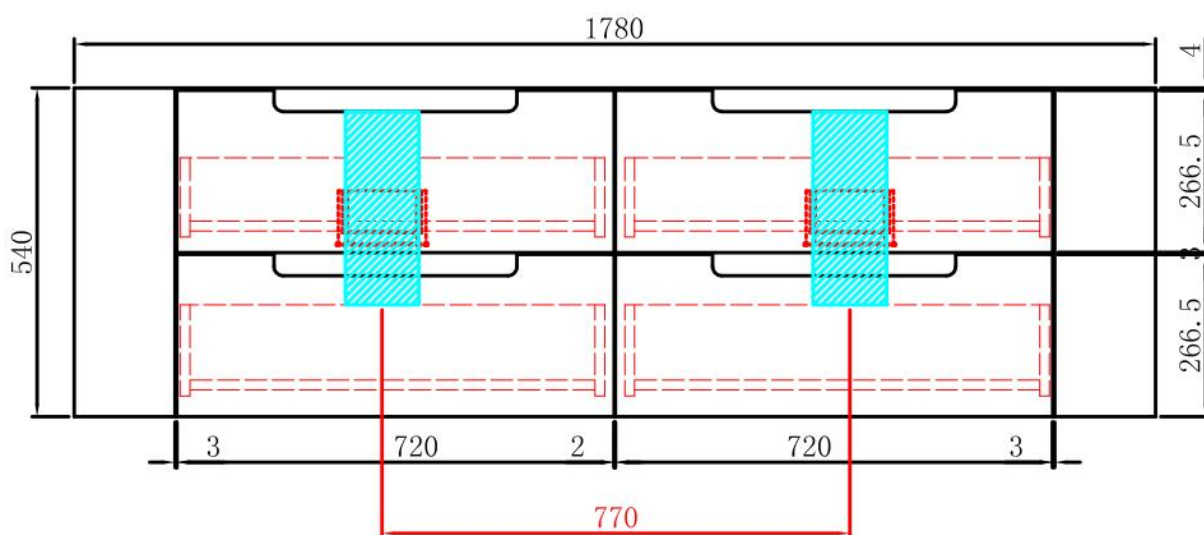

BRIONY WALL HUNG

Code: CAWH48-1200

Features:

- All-drawers model with curved feature ends.
- Stacked drawers: Versatile and spacious
- Premium-grade, durable timber plywood
- Real Timber grains with hard wearing laminate finish
- Hettich Quadro S full extension, soft close drawer runners
- Minimalist L-rail design finger pull drawers
- Drawer Organiser included
- Premium graphite interior

BRIONY WALL HUNG

Code: CAWH48-1500

Features:

- All-drawers model with curved feature ends.
- Stacked drawers: Versatile and spacious
- Premium-grade, durable timber plywood
- Real Timber grains with hard wearing laminate finish
- Hettich Quadro S full extension, soft close drawer runners
- Minimalist L-rail design finger pull drawers
- Drawer Organiser included
- Premium graphite interior

BRIONY WALL HUNG

Code: CAWH48-1800

Features:

- All-drawers model with curved feature ends.
- Stacked drawers: Versatile and spacious
- Premium-grade, durable timber plywood
- Real Timber grains with hard wearing laminate finish
- Hettich Quadro S full extension, soft close drawer runners
- Minimalist L-rail design finger pull drawers
- Drawer Organiser included
- Premium graphite interior