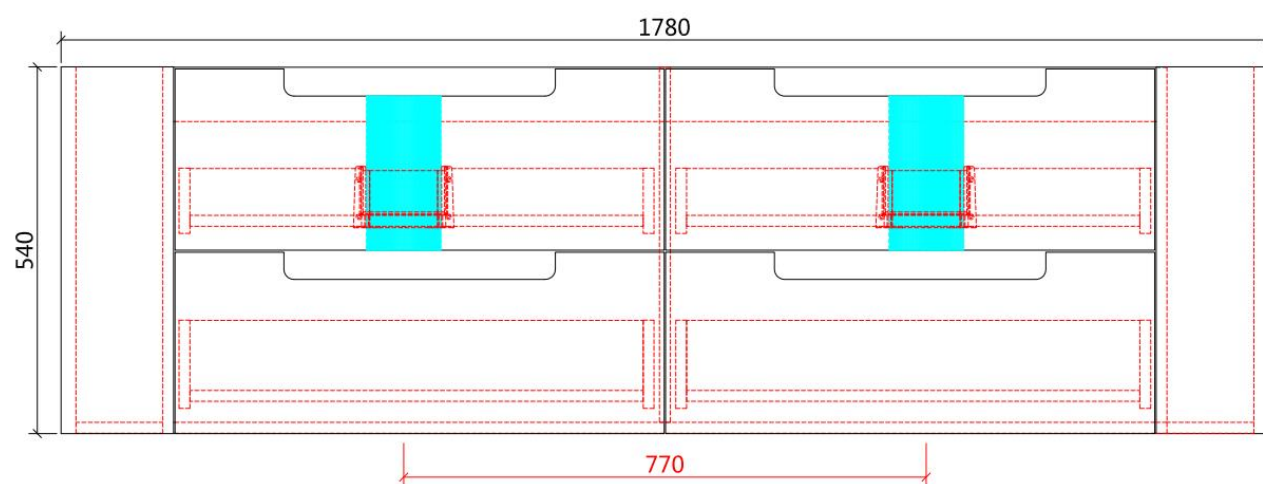

CURVA WALL HUNG

Code: CAWH46-900

Features:

- All-drawers model with curved feature ends.
- Stacked drawers: Versatile and spacious
- Premium-grade, durable timber plywood
- Contemporary V-groove in matte white polyurethane finish
- Hettich Quadro S full extension, soft close drawer runners
- Minimalist L-rail design finger pull drawers
- Drawer Organiser included
- Premium-grade, durable timber

CURVA WALL HUNG

Code: CAWH46-1200

Features:

- All-drawers model with curved feature ends.
- Stacked drawers: Versatile and spacious
- Premium-grade, durable timber plywood
- Contemporary V-groove in matte white polyurethane finish
- Hettich Quadro S full extension, soft close drawer runners
- Minimalist L-rail design finger pull drawers
- Drawer Organiser included
- Premium-grade, durable timber

CURVA WALL HUNG

Code: CAWH46-1500

Features:

- All-drawers model with curved feature ends.
- Stacked drawers: Versatile and spacious
- Premium-grade, durable timber plywood
- Contemporary V-groove in matte white polyurethane finish
- Hettich Quadro S full extension, soft close drawer runners
- Minimalist L-rail design finger pull drawers
- Drawer Organiser included
- Premium-grade, durable timber

CURVA WALL HUNG

Code: CAWH46-1800

Features:

- All-drawers model with curved feature ends.
- Stacked drawers: Versatile and spacious
- Premium-grade, durable timber plywood
- Contemporary V-groove in matte white polyurethane finish
- Hettich Quadro S full extension, soft close drawer runners
- Minimalist L-rail design finger pull drawers
- Drawer Organiser included
- Premium-grade, durable timber