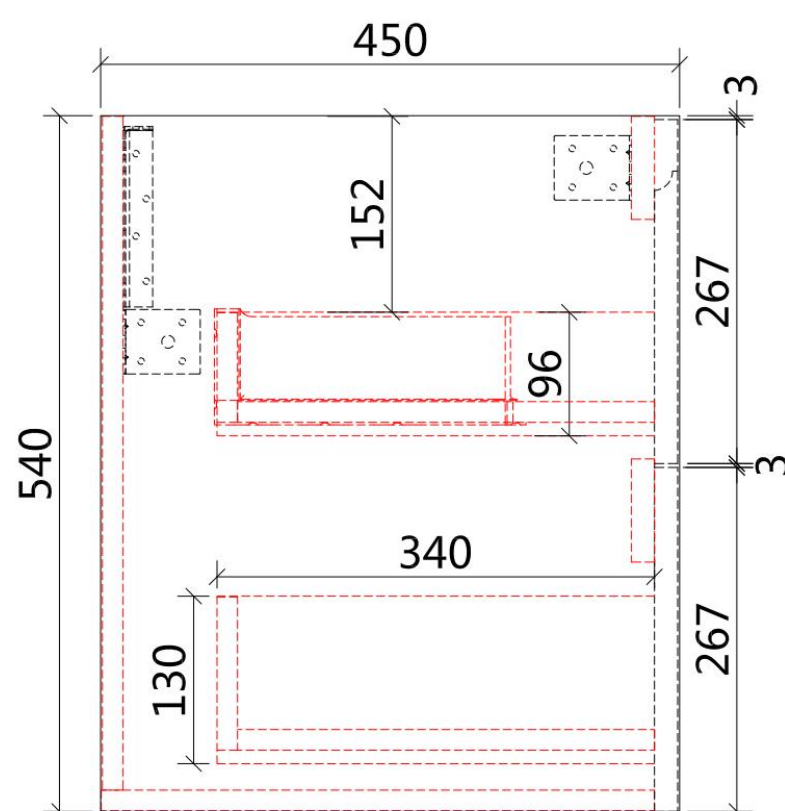

CURVA WALL HUNG

Code: CAWH46-750

Features:

- All-drawers model with curved feature ends.
- Stacked drawers: Versatile and spacious
- Premium-grade, durable timber plywood
- Contemporary V-groove in matte white polyurethane finish
- Hettich Quadro S full extension, soft close drawer runners
- Minimalist L-rail design finger pull drawers
- Drawer Organiser included
- Premium-grade, durable timber

CURVA WALL HUNG

Code: CAWH46-1200

Features:

- All-drawers model with curved feature ends.
- Stacked drawers: Versatile and spacious
- Premium-grade, durable timber plywood
- Contemporary V-groove in matte white polyurethane finish
- Hettich Quadro S full extension, soft close drawer runners
- Minimalist L-rail design finger pull drawers
- Drawer Organiser included
- Premium-grade, durable timber

CURVA WALL HUNG

Code: CAWH46-1500

Features:

- All-drawers model with curved feature ends.
- Stacked drawers: Versatile and spacious
- Premium-grade, durable timber plywood
- Contemporary V-groove in matte white polyurethane finish
- Hettich Quadro S full extension, soft close drawer runners
- Minimalist L-rail design finger pull drawers
- Drawer Organiser included
- Premium-grade, durable timber

CURVA WALL HUNG

Code: CAWH46-1800

Features:

- All-drawers model with curved feature ends.
- Stacked drawers: Versatile and spacious
- Premium-grade, durable timber plywood
- Contemporary V-groove in matte white polyurethane finish
- Hettich Quadro S full extension, soft close drawer runners
- Minimalist L-rail design finger pull drawers
- Drawer Organiser included
- Premium-grade, durable timber