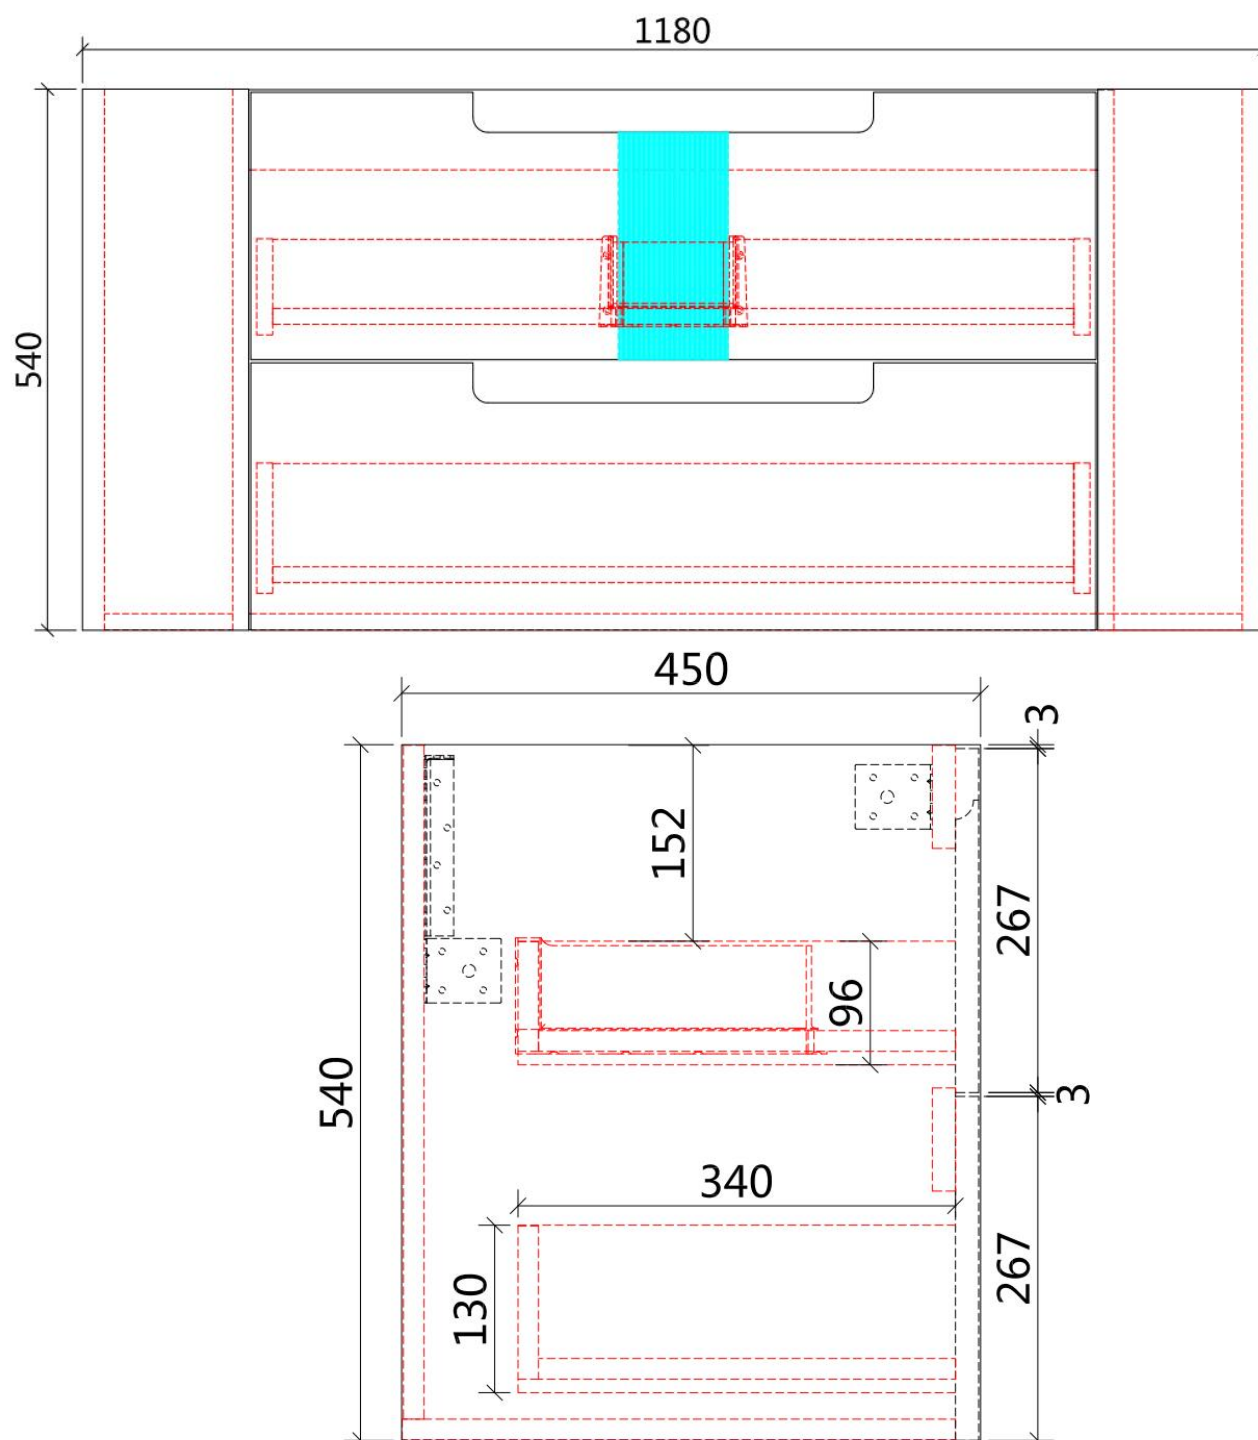

CURVA WALL HUNG

Code: CAWH46-750

Features:

- All-drawers model with curved feature ends.
- Stacked drawers: Versatile and spacious
- Premium-grade, durable timber plywood
- Contemporary V-groove in matte white polyurethane finish
- Hettich Quadro S full extension, soft close drawer runners
- Minimalist L-rail design finger pull drawers
- Drawer Organiser included
- Premium-grade, durable timber

CURVA WALL HUNG

Code: CAWH46-900

Features:

- All-drawers model with curved feature ends.
- Stacked drawers: Versatile and spacious
- Premium-grade, durable timber plywood
- Contemporary V-groove in matte white polyurethane finish
- Hettich Quadro S full extension, soft close drawer runners
- Minimalist L-rail design finger pull drawers
- Drawer Organiser included
- Premium-grade, durable timber

CURVA WALL HUNG

Code: CAWH46-1200

Features:

- All-drawers model with curved feature ends.
- Stacked drawers: Versatile and spacious
- Premium-grade, durable timber plywood
- Contemporary V-groove in matte white polyurethane finish
- Hettich Quadro S full extension, soft close drawer runners
- Minimalist L-rail design finger pull drawers
- Drawer Organiser included
- Premium-grade, durable timber

CURVA WALL HUNG

Code: CAWH46-1500

Features:

- All-drawers model with curved feature ends.
- Stacked drawers: Versatile and spacious
- Premium-grade, durable timber plywood
- Contemporary V-groove in matte white polyurethane finish
- Hettich Quadro S full extension, soft close drawer runners
- Minimalist L-rail design finger pull drawers
- Drawer Organiser included
- Premium-grade, durable timber