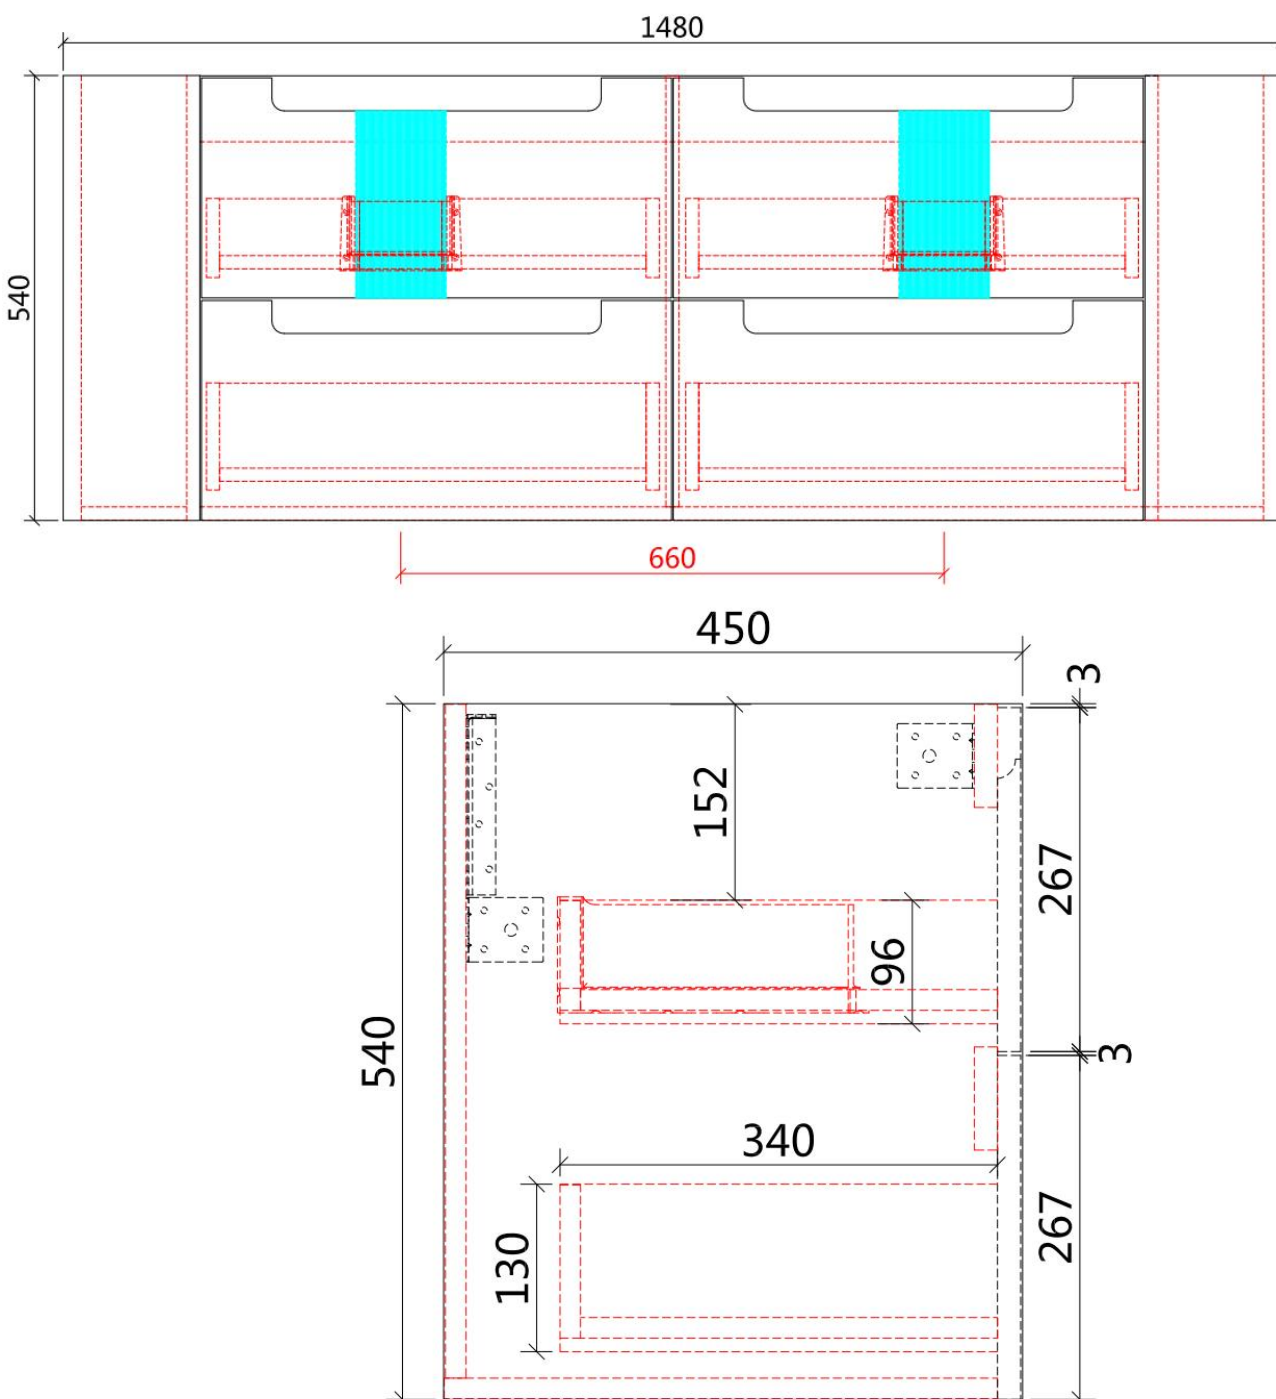

CURVA WALL HUNG

Code: CAWH46-750

Features:

- All-drawers model with curved feature ends.
- Stacked drawers: Versatile and spacious
- Premium-grade, durable timber plywood
- Contemporary V-groove in matte white polyurethane finish
- Hettich Quadro S full extension, soft close drawer runners
- Minimalist L-rail design finger pull drawers
- Drawer Organiser included
- Premium-grade, durable timber

CURVA WALL HUNG

Code: CAWH46-900

Features:

- All-drawers model with curved feature ends.
- Stacked drawers: Versatile and spacious
- Premium-grade, durable timber plywood
- Contemporary V-groove in matte white polyurethane finish
- Hettich Quadro S full extension, soft close drawer runners
- Minimalist L-rail design finger pull drawers
- Drawer Organiser included
- Premium-grade, durable timber

CURVA WALL HUNG

Code: CAWH46-1200

Features:

- All-drawers model with curved feature ends.
- Stacked drawers: Versatile and spacious
- Premium-grade, durable timber plywood
- Contemporary V-groove in matte white polyurethane finish
- Hettich Quadro S full extension, soft close drawer runners
- Minimalist L-rail design finger pull drawers
- Drawer Organiser included
- Premium-grade, durable timber

CURVA WALL HUNG

Code: CAWH46-1500

Features:

- All-drawers model with curved feature ends.
- Stacked drawers: Versatile and spacious
- Premium-grade, durable timber plywood
- Contemporary V-groove in matte white polyurethane finish
- Hettich Quadro S full extension, soft close drawer runners
- Minimalist L-rail design finger pull drawers
- Drawer Organiser included
- Premium-grade, durable timber