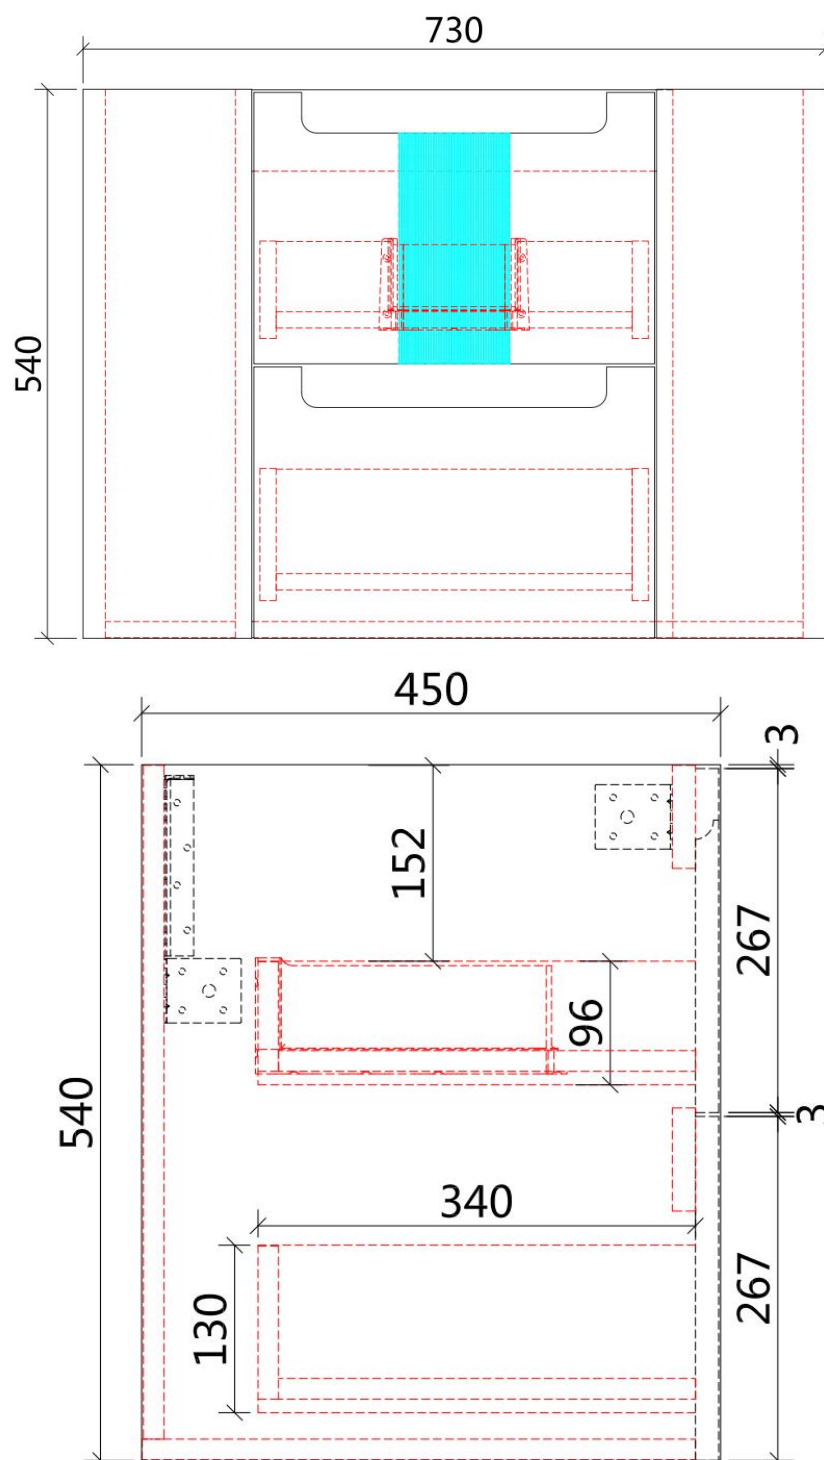

CURVA WALL HUNG

Code: CAWH46-750

Features:

- All-drawers model with curved feature ends.
- Stacked drawers: Versatile and spacious
- Premium-grade, durable timber plywood
- Contemporary V-groove in matte white polyurethane finish
- Hettich Quadro S full extension, soft close drawer runners
- Minimalist L-rail design finger pull drawers
- Drawer Organiser included
- Premium-grade, durable timber

CURVA WALL HUNG

Code: CAWH46-900

Features:

- All-drawers model with curved feature ends.
- Stacked drawers: Versatile and spacious
- Premium-grade, durable timber plywood
- Contemporary V-groove in matte white polyurethane finish
- Hettich Quadro S full extension, soft close drawer runners
- Minimalist L-rail design finger pull drawers
- Drawer Organiser included
- Premium-grade, durable timber

CURVA WALL HUNG

Code: CAWH46-1200

Features:

- All-drawers model with curved feature ends.
- Stacked drawers: Versatile and spacious
- Premium-grade, durable timber plywood
- Contemporary V-groove in matte white polyurethane finish
- Hettich Quadro S full extension, soft close drawer runners
- Minimalist L-rail design finger pull drawers
- Drawer Organiser included
- Premium-grade, durable timber

CURVA WALL HUNG

Code: CAWH46-1500

Features:

- All-drawers model with curved feature ends.
- Stacked drawers: Versatile and spacious
- Premium-grade, durable timber plywood
- Contemporary V-groove in matte white polyurethane finish
- Hettich Quadro S full extension, soft close drawer runners
- Minimalist L-rail design finger pull drawers
- Drawer Organiser included
- Premium-grade, durable timber