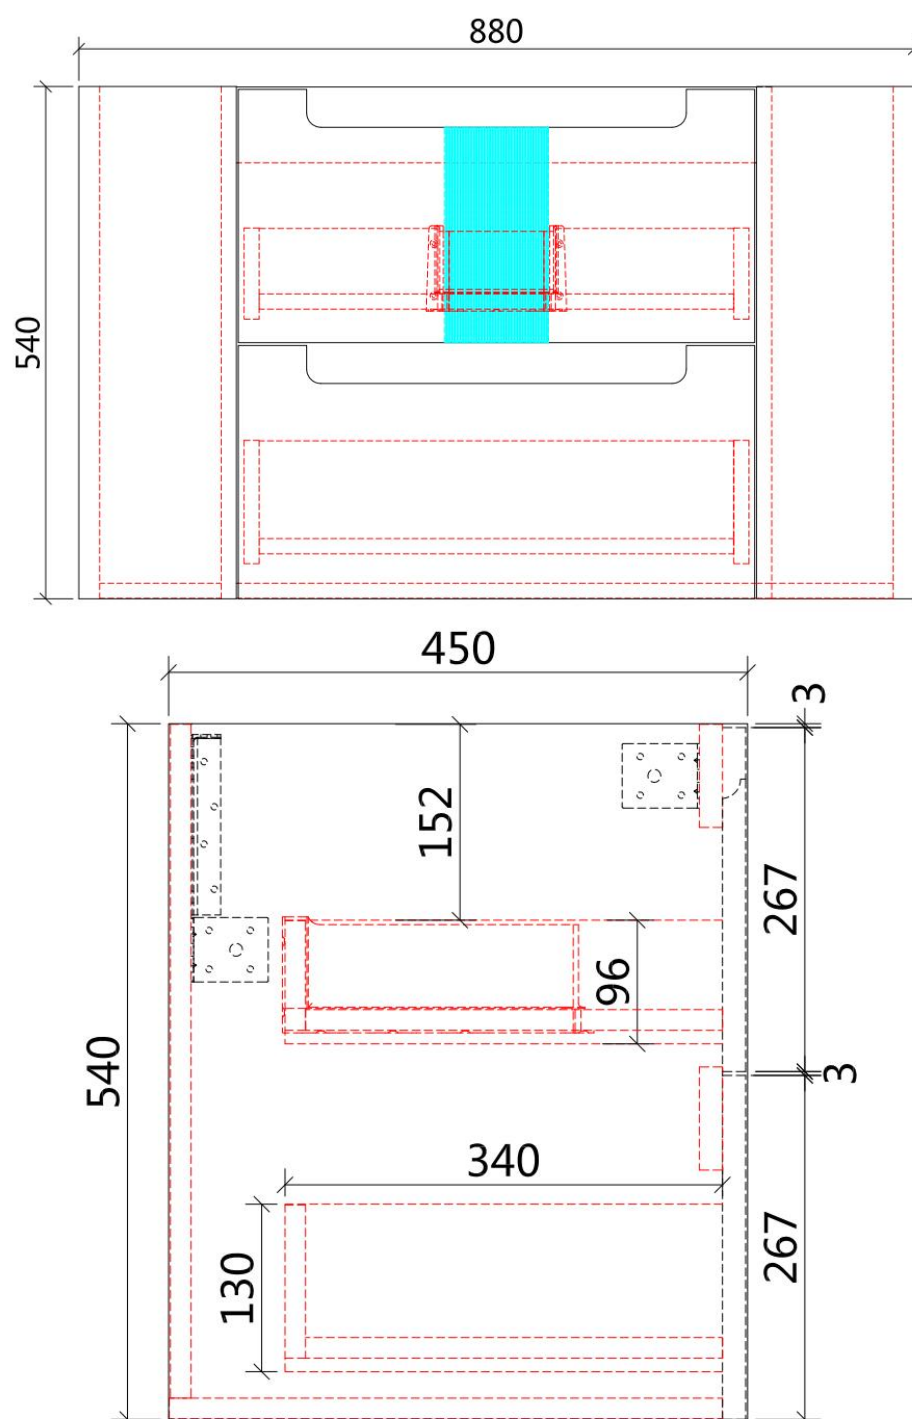

CURVA WALL HUNG

Code: CAWH46-750

Features:

- All-drawers model with curved feature ends.
- Stacked drawers: Versatile and spacious
- Premium-grade, durable timber plywood
- Contemporary V-groove in matte white polyurethane finish
- Hettich Quadro S full extension, soft close drawer runners
- Minimalist L-rail design finger pull drawers
- Drawer Organiser included
- Premium-grade, durable timber

CURVA WALL HUNG

Code: CAWH46-900

Features:

- All-drawers model with curved feature ends.
- Stacked drawers: Versatile and spacious
- Premium-grade, durable timber plywood
- Contemporary V-groove in matte white polyurethane finish
- Hettich Quadro S full extension, soft close drawer runners
- Minimalist L-rail design finger pull drawers
- Drawer Organiser included
- Premium-grade, durable timber

CURVA WALL HUNG

Code: CAWH46-1200

Features:

- All-drawers model with curved feature ends.
- Stacked drawers: Versatile and spacious
- Premium-grade, durable timber plywood
- Contemporary V-groove in matte white polyurethane finish
- Hettich Quadro S full extension, soft close drawer runners
- Minimalist L-rail design finger pull drawers
- Drawer Organiser included
- Premium-grade, durable timber

CURVA WALL HUNG

Code: CAWH46-1500

Features:

- All-drawers model with curved feature ends.
- Stacked drawers: Versatile and spacious
- Premium-grade, durable timber plywood
- Contemporary V-groove in matte white polyurethane finish
- Hettich Quadro S full extension, soft close drawer runners
- Minimalist L-rail design finger pull drawers
- Drawer Organiser included
- Premium-grade, durable timber