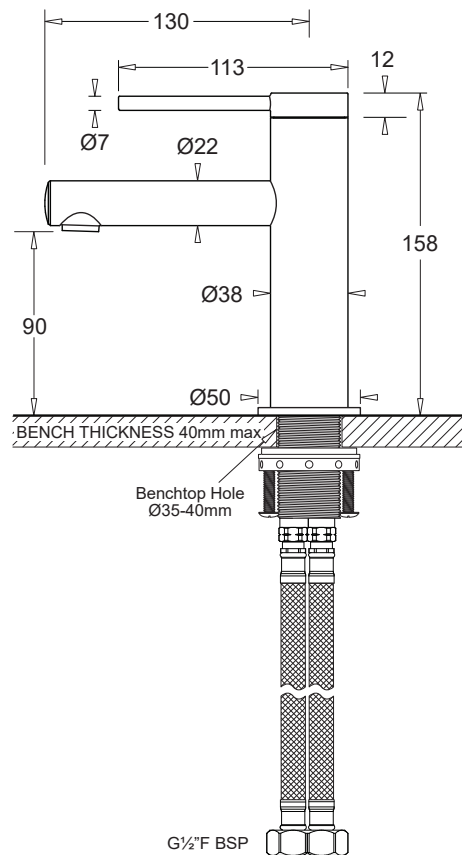

TECHNICAL DETAILS

- Operating pressure 150-500kPa
- Operating temperature 1-75°C
- Hose connections ½" F BSP

WARRANTY

Tapware 20 years replacement
-refer to T&Cs at www.johnsonsuiss.com.au

PRODUCT DIMENSIONS

TECHNICAL DATA SHEET

SUPERSEDES ALL PREVIOUS ISSUES

All dimensions are in millimetres and are subject to normal manufacturing variation.
As product development is ongoing BPA reserves the right to vary specifications without notice.
Bathroom Products Australia Pty Ltd ABN 87 079 297 617