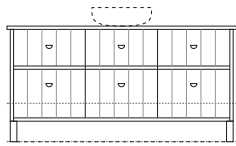

Anna 7
W-1500mm