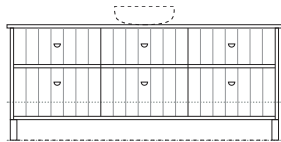

Anna 10
W-1800mm