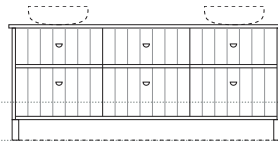

Anna 11
W-1800mm