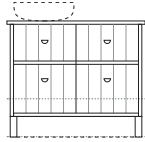

# Sizes

Depth: 480mm | Wallmount height: 640mm | Kick height: 840mm

**Anna 1**  
W-600mm

**Anna 2**  
W-750mm

**Anna 3**  
W-750mm

Wallmount height

Floor

**Anna 4**  
W-900mm