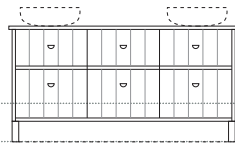

# Sizes

Depth: 480mm | Wallmount height: 640mm | Kick height: 840mm

**Anna 1**  
W-600mm

**Anna 2**  
W-750mm

**Anna 3**  
W-750mm

Wallmount height

Floor

**Anna 4**  
W-900mm

**Anna 5**  
W-1200mm

**Anna 6**  
W-1200mm

Wallmount height

Floor

**Anna 7**  
W-1500mm

**Anna 8**  
W-1500mm

**Anna 9**  
W-1500mm

Wallmount height