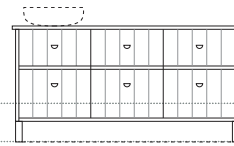

# Sizes

Depth: 480mm | Wallmount height: 640mm | Kick height: 840mm

**Anna 1**  
W-600mm

**Anna 2**  
W-750mm

**Anna 3**  
W-750mm

Wallmount height

Floor

**Anna 4**  
W-900mm

**Anna 5**  
W-1200mm

**Anna 6**  
W-1200mm

Wallmount height

Floor

**Anna 7**  
W-1500mm

**Anna 8**  
W-1500mm

**Anna 9**  
W-1500mm

Wallmount height