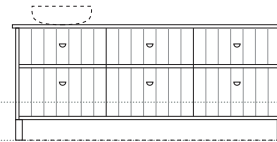

Anna 12
W-1800mm

Wallmount height

Floor

Price list		Above Counter Basins included			Optional Extras	
		Symphony	Caesarstone Dekton	Timber	Legs (surcharge)	Dulux all colour (surcharge)
Anna 1 600mm centre bowl	Kick-2 drawer	$1,934	$2,397	$2,914	$150	$300
	Wallmount-2 drawer	$1,841	$2,283	$2,798	N/A	
Anna 2 750mm centre bowl	Kick-2 drawer	$2,127	$2,653	$3,172	$150	$300
	Wallmount-2 drawer	$2,026	$2,526	$3,044	N/A	
Anna 3 750mm off centre bowl	Kick-2 drawer	$2,127	$2,653	$3,172	$150	$300
	Wallmount-2 drawer	$2,026	$2,526	$3,044	N/A	
Anna 4 900mm off centre bowl	Kick-4 drawer	$2,306	$2,830	$3,350	$150	$300
	Wallmount-4 drawer	$2,201	$2,701	$3,219	N/A	
Anna 5 1200mm double bowl	Kick-4 drawer	$2,894	$3,697	$4,718	$150	$300
	Wallmount-4 drawer	$2,760	$3,524	$4,544	N/A	
Anna 6 1200mm off centre bowl	Kick-4 drawer	$2,608	$3,327	$3,852	$150	$300
	Wallmount-4 drawer	$2,487	$3,173	$3,696	N/A	
Anna 7 1500mm centre bowl	Kick-6 drawer	$3,977	$5,089	$5,631	$225	$400
	Wallmount-6 drawer	$3,792	$4,852	$5,392	N/A	
Anna 8 1500mm double bowl	Kick-6 drawer	$4,192	$5,365	$6,403	$225	$400
	Wallmount-6 drawer	$3,997	$5,115	$6,150	N/A	
Anna 9 1500mm off centre bowl	Kick-6 drawer	$3,977	$5,089	$5,631	$225	$400
	Wallmount-6 drawer	$3,792	$4,852	$5,392	N/A	
Anna 10 1800mm centre bowl	Kick-6 drawer	$4,407	$5,642	$6,190	$225	$400
	Wallmount-6 drawer	$4,201	$5,378	$5,923	N/A	
Anna 11 1800mm double bowl	Kick-6 drawer	$4,622	$5,919	$6,962	$225	$400
	Wallmount-6 drawer	$4,407	$5,642	$6,683	N/A	
Anna 12 1800mm off centre bowl	Kick-6 drawer	$4,407	$5,642	$6,190	$225	$400
	Wallmount-6 drawer	$4,201	$5,378	$5,923	N/A	

Disclaimer: All Marquis cabinets are individually made to order. Production commences within 24 hours of order placement. Cancellations or changes to orders after 24 hours will incur charges. Product subject to cancellation and alteration fees, for more information ask your retail outlet.