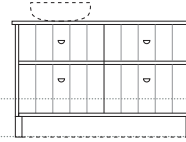

Anna 6
W-1200mm

Wallmount height

Floor