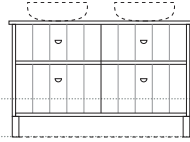

# Sizes

Depth: 480mm | Wallmount height: 640mm | Kick height: 840mm

**Anna 1**  
W-600mm

**Anna 2**  
W-750mm

**Anna 3**  
W-750mm

Wallmount height

Floor

**Anna 4**  
W-900mm