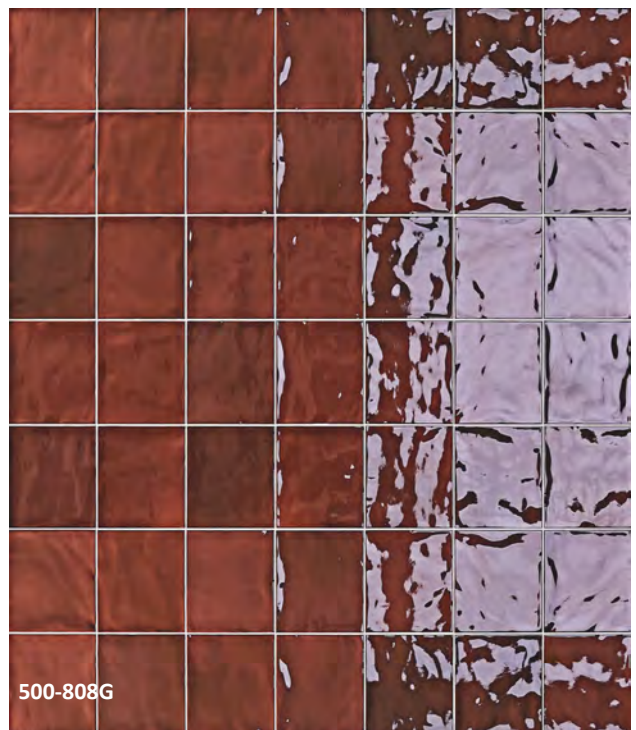

1. FINISHES:

Glossy

Type: Ceramic Wall Tile

Application: Indoor

Thickness: 7.8 mm

Recommended Grout Joint: 1/8" or greater

2. TECHNICAL DATA

Freeze Resistant	Shade Variation	Color Body	Water Absorption
N/A	V4	N/A	≥ 10%

Stain Resistant	DCOF AcuTest	Chemical Resistant	Mohs Hardness
Resistant	N/A	Resistant	5

USAGE INFORMATION

> Suitable for commercial and residential wall and facade.

Application	Residential	Commercial	Industrial
Floors			
Wall & Backsplash	√	√	√
Counters			

*Recommended for wall installation only.

3. INSTALLATION

All installation work using Mondani Collection tiles will conform to the standards set forth in the latest version of ANSI A108/118 and/or the TCNA Handbook for Ceramic Tile installations.

Installation or setting materials:

Movement joints shall be provided throughout the tile and work will conform to ANSI Specification A108.01-3.7; A108.02 – 4.4. and TCNA Details EJ171.

Setting materials used will conform to the ANSI 118.4 standard or greater and be recommended by the selected manufacturer for the installation & setting materials for ceramic or porcelain tile based on the application requirements.

USA
MADE/STOCK