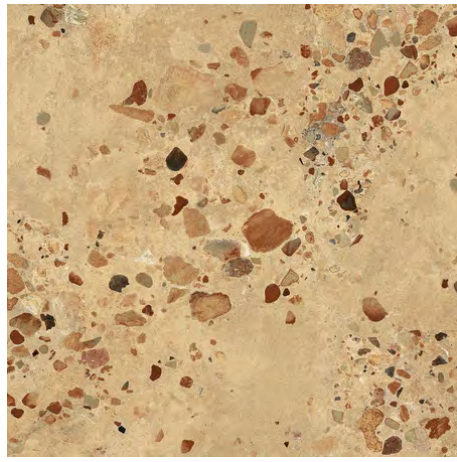

Ivory Illusion Deco

Midnight Mirage

Smokey Stardust

Ivory Illusion

**010-208M-12X24
MOD SKYLINE**

**010-207M-12X24
MAD MEN GOLD**

**010-205M-12X24
MCM WHITE**

**010-206M-12X24
SILVER SCREEN GRAY**