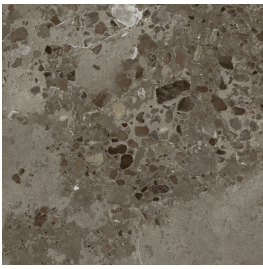

Mid-Century

010-208M-12X24
MOD SKYLINE

010-207M-12X24
MAD MEN GOLD

010-205M-12X24
MCM WHITE

010-206M-12X24
SILVER SCREEN GRAY

010-301DM-12X24
IVORY ILLUSION
010-301DM-36X36
IVORY ILLUSION

010-302DM-12X24
MIDNIGHT MIRAGE
010-302DM-36X36
MIDNIGHT MIRAGE

010-303DM-12X24
SMOKEY STARDUST
010-303DM-36X36
SMOKEY STARDUST

010-203M-12X24
SMOKEY STARDUST
010-203M-36X36
SMOKEY STARDUST

010-202M-12X24
MIDNIGHT MIRAGE
010-202M-36X36
MIDNIGHT MIRAGE

010-201M-12X24
IVORY ILLUSION
010-201M-36X36
IVORY ILLUSION

TECHNICAL DATA

Color	Freeze Resist	Shade Variant	Color Body	Absorb Resist	Stain Resist	DCOF AccTest	Chem Resist	Break Strength	Abrasion Resistance	Grout Joint
MCM White, Silver Screen Gray, Mad Men Gold, Mod Skyline	NA	V4	N/A	≤ 0.5%	Class A	≥ 0.42	Class A	≥275lbf	IV	1/8"
Ivory Illusion, Midnight Mirage, Smoky Stardust	NA	V3	N/A	≤ 0.5%	Class A	≥ 0.42	Class A	≥275lbf	IV	1/8"