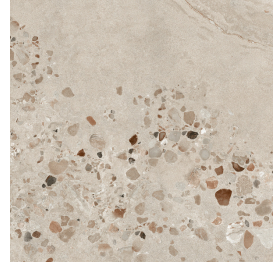

Mid-Century

010-208M-12X24
MOD SKYLINE

010-207M-12X24
MAD MEN GOLD

010-205M-12X24
MCM WHITE

010-206M-12X24
SILVER SCREEN GRAY

010-301DM-12X24
IVORY ILLUSION
010-301DM-36X36
IVORY ILLUSION

010-302DM-12X24
MIDNIGHT MIRAGE
010-302DM-36X36
MIDNIGHT MIRAGE

010-303DM-12X24
SMOKEY STARDUST
010-303DM-36X36
SMOKEY STARDUST

010-203M-12X24
SMOKEY STARDUST
010-203M-36X36
SMOKEY STARDUST

010-202M-12X24
MIDNIGHT MIRAGE
010-202M-36X36
MIDNIGHT MIRAGE

010-201M-12X24
IVORY ILLUSION
010-201M-36X36
IVORY ILLUSION

TECHNICAL DATA

Color	Freeze Resist	Shade Variant	Color Body	Absorb Resist	Stain Resist	DCOF AccTest	Chem Resist	Break Strength	Abrasion Resistance	Grout Joint
MCM White, Silver Screen Gray, Mad Men Gold, Mod Skyline	NA	V4	N/A	≤ 0.5%	Class A	≥ 0.42	Class A	≥275lbf	IV	1/8"
Ivory Illusion, Midnight Mirage, Smoky Stardust	NA	V3	N/A	≤ 0.5%	Class A	≥ 0.42	Class A	≥275lbf	IV	1/8"