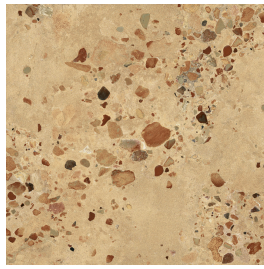

Mid-Century

010-208M-12X24
MOD SKYLINE

010-207M-12X24
MAD MEN GOLD

010-205M-12X24
MCM WHITE

010-206M-12X24
SILVER SCREEN GRAY

010-301DM-12X24
IVORY ILLUSION
010-301DM-36X36
IVORY ILLUSION

010-302DM-12X24
MIDNIGHT MIRAGE
010-302DM-36X36
MIDNIGHT MIRAGE

010-303DM-12X24
SMOKEY STARDUST
010-303DM-36X36
SMOKEY STARDUST

010-203M-12X24
SMOKEY STARDUST
010-203M-36X36
SMOKEY STARDUST

010-202M-12X24
MIDNIGHT MIRAGE
010-202M-36X36
MIDNIGHT MIRAGE

010-201M-12X24
IVORY ILLUSION
010-201M-36X36
IVORY ILLUSION

TECHNICAL DATA

Color	Freeze Resist	Shade Variant	Color Body	Absorb Resist	Stain Resist	DCOF AccTest	Chem Resist	Break Strength	Abrasion Resistance	Grout Joint
MCM White, Silver Screen Gray, Mad Men Gold, Mod Skyline	NA	V4	N/A	≤ 0.5%	Class A	≥ 0.42	Class A	≥275lbf	IV	1/8"
Ivory Illusion, Midnight Mirage, Smoky Stardust	NA	V3	N/A	≤ 0.5%	Class A	≥ 0.42	Class A	≥275lbf	IV	1/8"