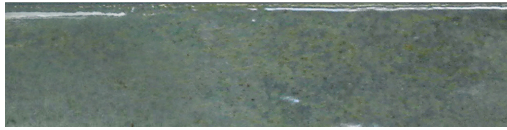

# Brick-ish

**010-401G-2.5X10**  
**LIFE ISN'T ALWAYS BLACK OR WHITE**

**010-402G-2.5X10**  
**BEST WHITE EVER**

**010-403G-2.5X10**  
**FEED THE FLAME**

**010-404G-2.5X10**  
**JUST CAN'T GET ENOUGH**

**010-405G-2.5X10**  
**MY STRANGE ADDICTION**

**010-401G-5X10**  
**LIFE ISN'T ALWAYS BLACK OR WHITE**

**010-402G-5X10**  
**BEST WHITE EVER**

**010-403G-5X10**  
**FEED THE FLAME**

**010-404G-5X10**  
**JUST CAN'T GET ENOUGH**

**010-405G-5X10**  
**MY STRANGE ADDICTION**