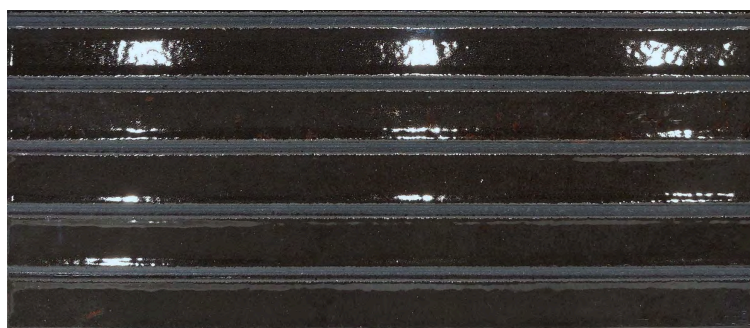

Brick-ish Decor

010-401G-2.5X10
LIFE ISN'T ALWAYS BLACK OR WHITE

010-402G-2.5X10
BEST WHITE EVER

010-403G-2.5X10
FEED THE FLAME

010-404G-2.5X10
JUST CAN'T GET ENOUGH

010-405G-2.5X10
MY STRANGE ADDICTION

010-401G-5X10
LIFE ISN'T ALWAYS BLACK OR WHITE

010-402G-5X10
BEST WHITE EVER

010-403G-5X10
FEED THE FLAME

010-404G-5X10
JUST CAN'T GET ENOUGH

010-405G-5X10
MY STRANGE ADDICTION

TECHNICAL DATA

Finish	Freeze Resist	Shade Variant	Color Body	Absorb Resist	Stain Resist	DCOF Acu Test	Chem Resist	Break Strength	Abrasion Resistance	Grout Joint
GLOSSY	Resistant	V4	N/A	≤ 5%	N/A	N/A	Resistant	≥125lbf	III	1/8"