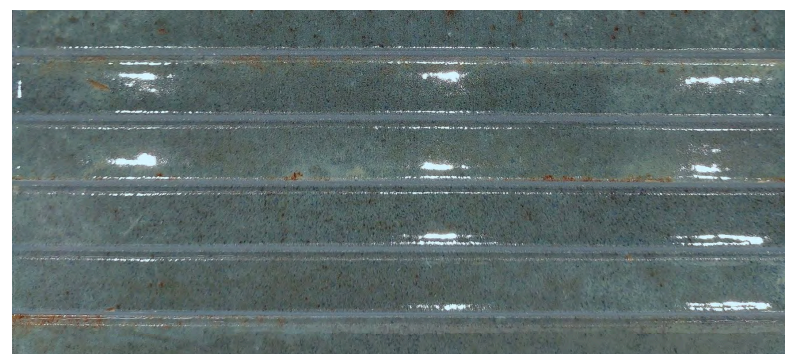

Brick-ish Decor

010-401G-2.5X10
LIFE ISN'T ALWAYS BLACK OR WHITE

010-402G-2.5X10
BEST WHITE EVER

010-403G-2.5X10
FEED THE FLAME

010-404G-2.5X10
JUST CAN'T GET ENOUGH

010-405G-2.5X10
MY STRANGE ADDICTION

010-401G-5X10
LIFE ISN'T ALWAYS BLACK OR WHITE

010-402G-5X10
BEST WHITE EVER

010-403G-5X10
FEED THE FLAME

010-404G-5X10
JUST CAN'T GET ENOUGH

010-405G-5X10
MY STRANGE ADDICTION

TECHNICAL DATA

Finish	Freeze Resist	Shade Variant	Color Body	Absorb Resist	Stain Resist	DCOF Acu Test	Chem Resist	Break Strength	Abrasion Resistance	Grout Joint
GLOSSY	Resistant	V4	N/A	≤ 5%	N/A	N/A	Resistant	≥125lbf	III	1/8"