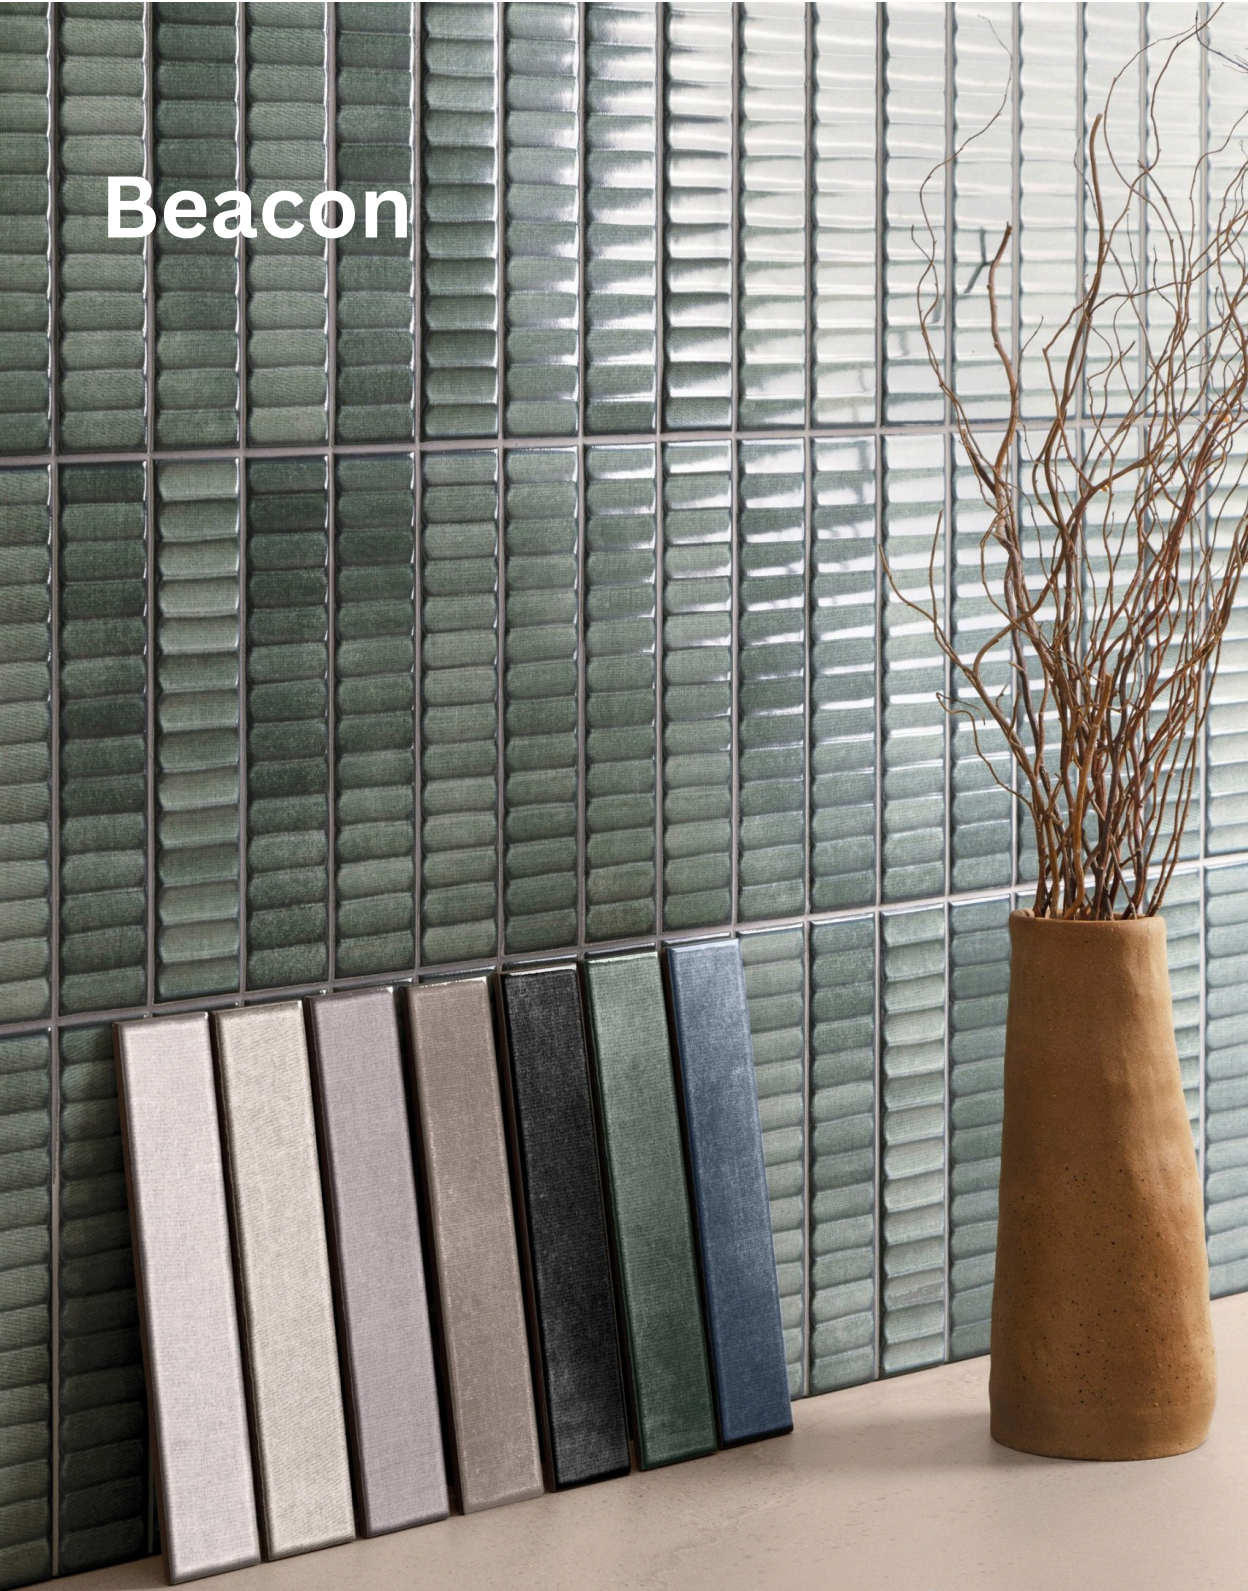

Beacon

500-1202G-2X10 MIST GLOSSY PRESSED

500-1206G-2X10 SUNLIGHT GLOSSY PRESSED

500-1202SG-2X10 STAIRS MIST GLOSSY PRESSED

500-1206SG-2X10 STAIRS SUNLIGHT GLOSSY PRESSED

500-1205G-2X10 STORM GLOSSY PRESSED

500-1204G-2X10 SEA GLOSSY PRESSED

500-1205SG-2X10 STAIRS STORM GLOSSY PRESSED

500-1204SG-2X10 STAIRS SEA GLOSSY PRESSED

500-1201G-2X10 LEAF GLOSSY PRESSED

500-1203G-2X10 SAND GLOSSY PRESSED

500-1201SG-2X10 STAIRS LEAF GLOSSY PRESSED

500-1203SG-2X10 STAIRS SAND GLOSSY PRESSED

500-1207G-2X10 TWILIGHT GLOSSY PRESSED

500-1207SG-2X10 STAIRS TWILIGHT GLOSSY PRESSED

TECHNICAL DATA

Field	Freeze Resist	Shade Variet	Color Body	Absorb Resist	Stain Resist	DCOF AccTest	Chew Resist	Break Strength	Hardness	Grout Joint
GLOSSY	N/A	V3	NA	≤ 3%	Class E	N/A	Class E	≥250lbf	N/A	3/16"