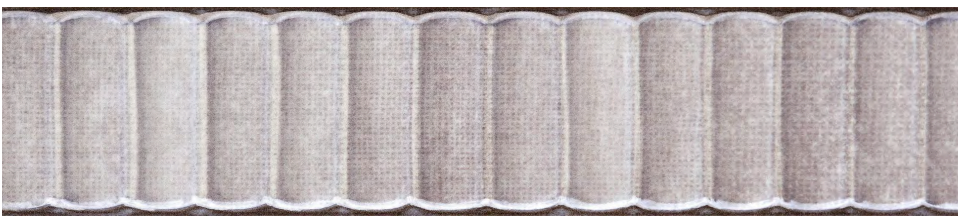

The logo features a stylized circular emblem composed of two curved lines, one above and one below the text.

**MONDANI**  
COLLECTION

**Beacon**

Reges Catholici de Santa Catalina

Storm

Sea

Sand

Sunlight

Leaf

Twilight

Sand

500-1202G-2X10 MIST GLOSSY PRESSED

500-1206G-2X10 SUNLIGHT GLOSSY PRESSED

500-1202SG-2X10 STAIRS MIST GLOSSY PRESSED

500-1206SG-2X10 STAIRS SUNLIGHT GLOSSY PRESSED

500-1205G-2X10 STORM GLOSSY PRESSED

500-1204G-2X10 SEA GLOSSY PRESSED

500-1205SG-2X10 STAIRS STORM GLOSSY PRESSED

500-1204SG-2X10 STAIRS SEA GLOSSY PRESSED

500-1201G-2X10 LEAF GLOSSY PRESSED

500-1203G-2X10 SAND GLOSSY PRESSED

500-1201SG-2X10 STAIRS LEAF GLOSSY PRESSED

500-1203SG-2X10 STAIRS SAND GLOSSY PRESSED

500-1207G-2X10 TWILIGHT GLOSSY PRESSED

500-1207SG-2X10 STAIRS TWILIGHT GLOSSY PRESSED