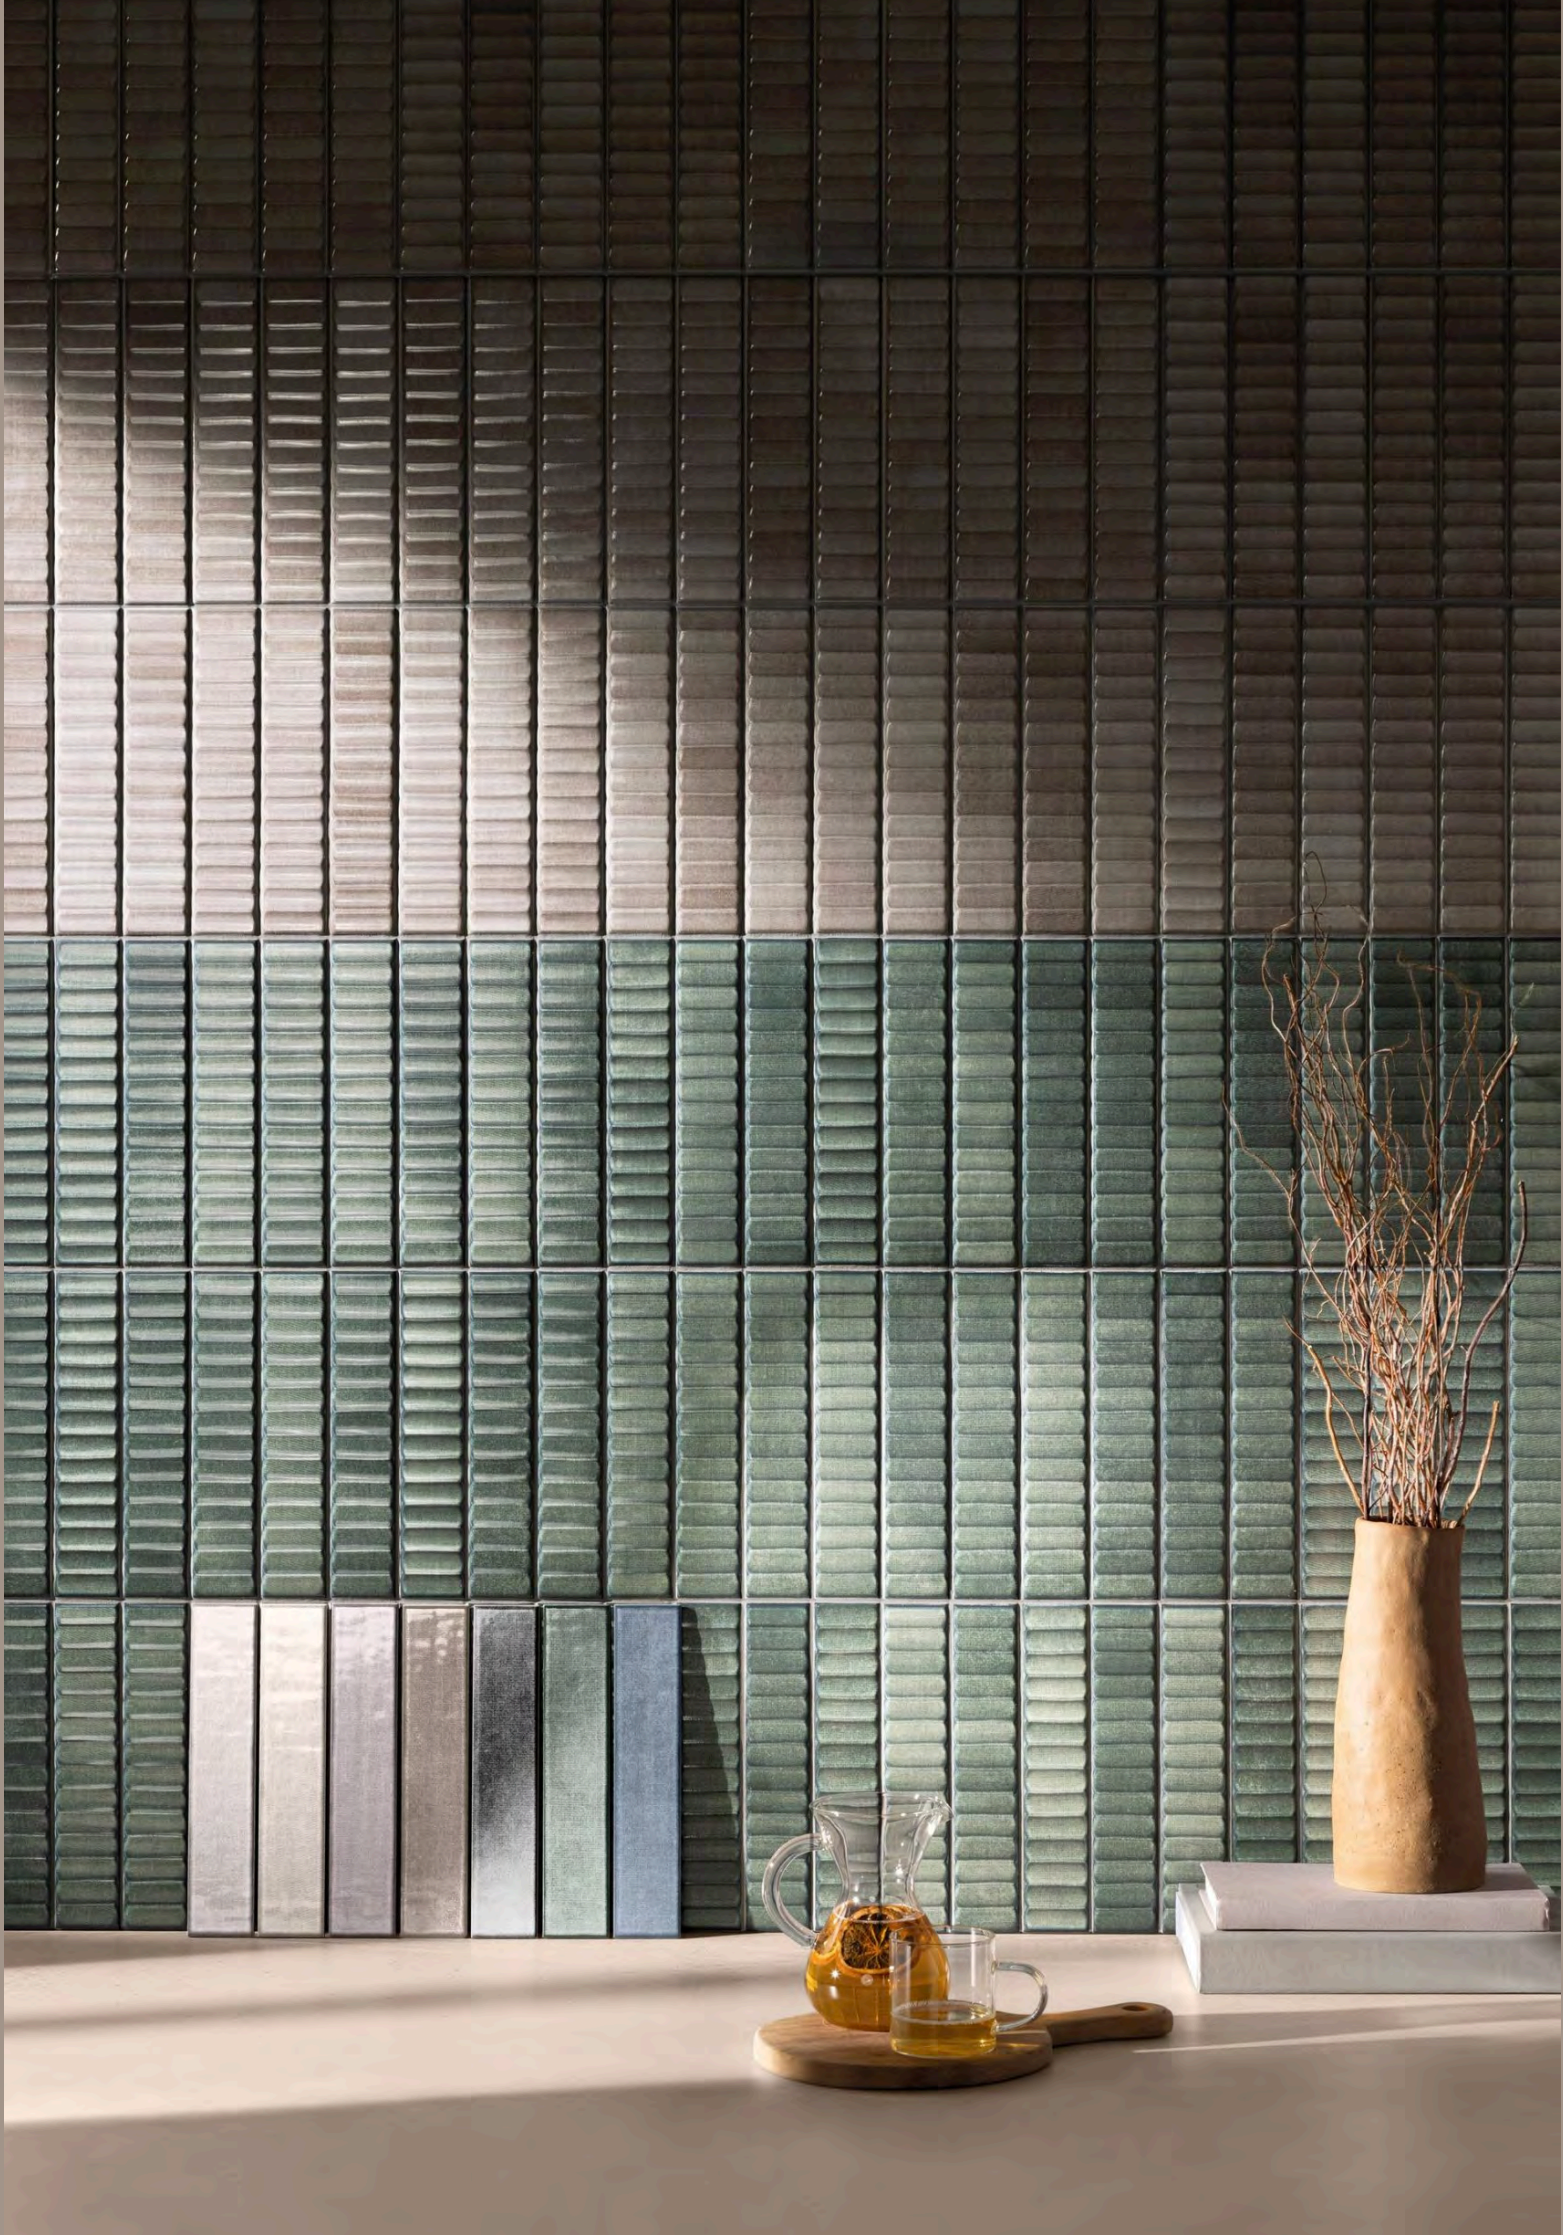

MONDANI
COLLECTION

2555 United Lane
Elk Grove Village, IL 60007
708.614.8100
www.mondanicollection.com