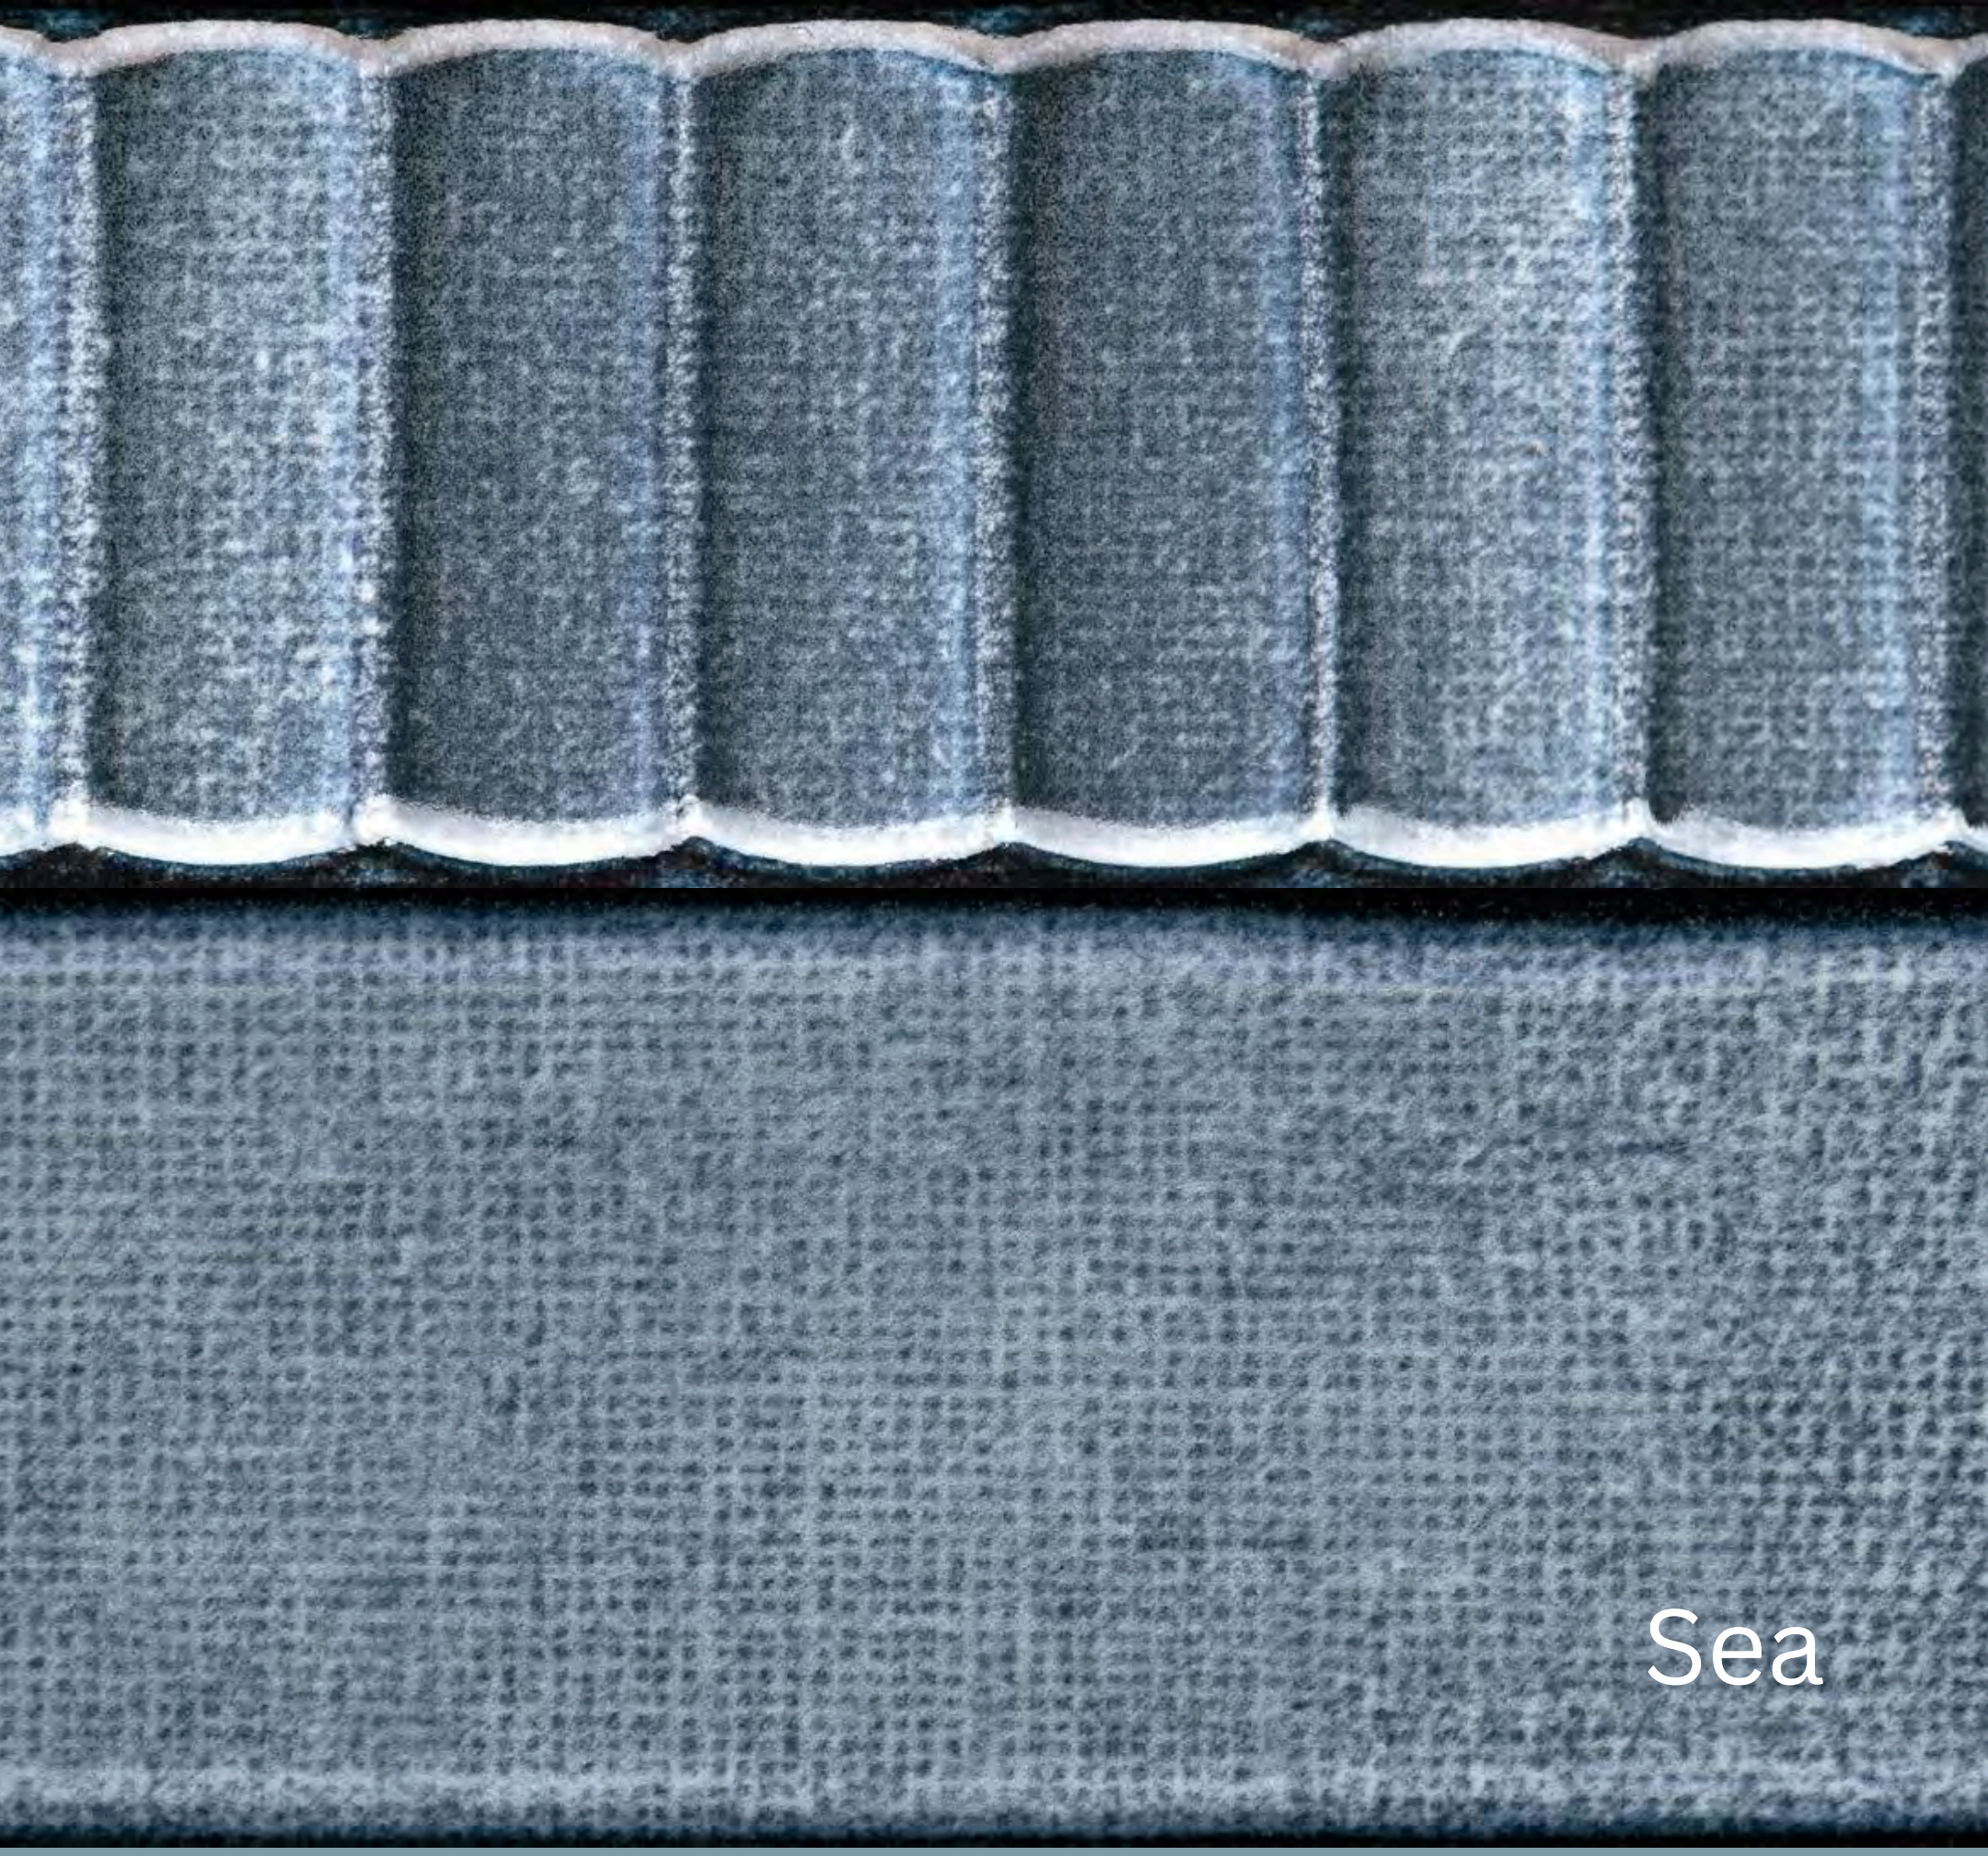

The logo features a stylized circular emblem composed of two curved lines, one above and one below the text.

**MONDANI**  
COLLECTION

**Beacon**

Reges Catholici de Santa Catalina

Storm

Sea

Sand

Sunlight

Leaf

Twilight

Sand

500-1202G-2X10 MIST GLOSSY PRESSED

500-1206G-2X10 SUNLIGHT GLOSSY PRESSED

500-1202SG-2X10 STAIRS MIST GLOSSY PRESSED

500-1206SG-2X10 STAIRS SUNLIGHT GLOSSY PRESSED

500-1205G-2X10 STORM GLOSSY PRESSED