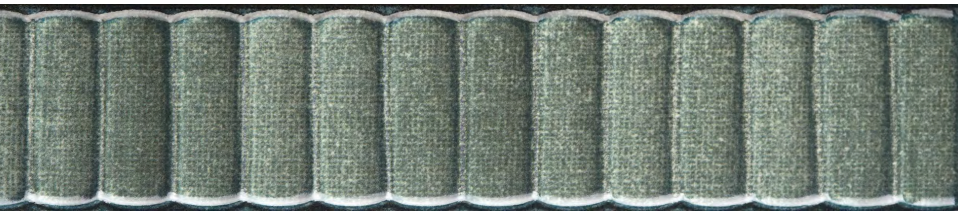

Leaf

Twilight

Sand

500-1202G-2X10 MIST GLOSSY PRESSED

500-1206G-2X10 SUNLIGHT GLOSSY PRESSED

500-1202SG-2X10 STAIRS MIST GLOSSY PRESSED

500-1206SG-2X10 STAIRS SUNLIGHT GLOSSY PRESSED

500-1205G-2X10 STORM GLOSSY PRESSED

500-1204G-2X10 SEA GLOSSY PRESSED

500-1205SG-2X10 STAIRS STORM GLOSSY PRESSED

500-1204SG-2X10 STAIRS SEA GLOSSY PRESSED

500-1201G-2X10 LEAF GLOSSY PRESSED

500-1203G-2X10 SAND GLOSSY PRESSED

500-1201SG-2X10 STAIRS LEAF GLOSSY PRESSED

500-1203SG-2X10 STAIRS SAND GLOSSY PRESSED

500-1207G-2X10 TWILIGHT GLOSSY PRESSED

500-1207SG-2X10 STAIRS TWILIGHT GLOSSY PRESSED