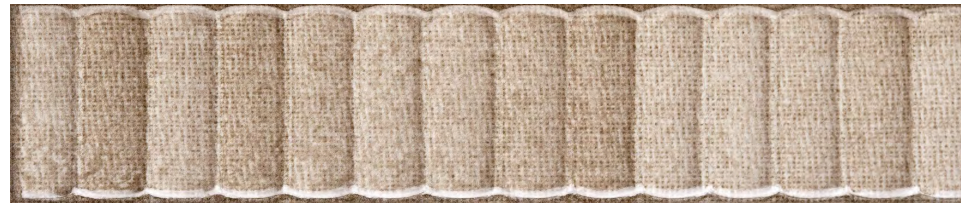

The logo features a stylized circular emblem composed of two curved lines, one above and one below the text.

**MONDANI**  
COLLECTION

**Beacon**

Reges Catholici de Santa Catalina

Storm

Sea

Sand

Sunlight

Leaf

Twilight

Sand

500-1202G-2X10 MIST GLOSSY PRESSED

500-1206G-2X10 SUNLIGHT GLOSSY PRESSED

500-1202SG-2X10 STAIRS MIST GLOSSY PRESSED

500-1206SG-2X10 STAIRS SUNLIGHT GLOSSY PRESSED

500-1205G-2X10 STORM GLOSSY PRESSED

500-1204G-2X10 SEA GLOSSY PRESSED

500-1205SG-2X10 STAIRS STORM GLOSSY PRESSED

500-1204SG-2X10 STAIRS SEA GLOSSY PRESSED

500-1201G-2X10 LEAF GLOSSY PRESSED

500-1203G-2X10 SAND GLOSSY PRESSED

500-1201SG-2X10 STAIRS LEAF GLOSSY PRESSED

500-1203SG-2X10 STAIRS SAND GLOSSY PRESSED

500-1207G-2X10 TWILIGHT GLOSSY PRESSED

500-1207SG-2X10 STAIRS TWILIGHT GLOSSY PRESSED