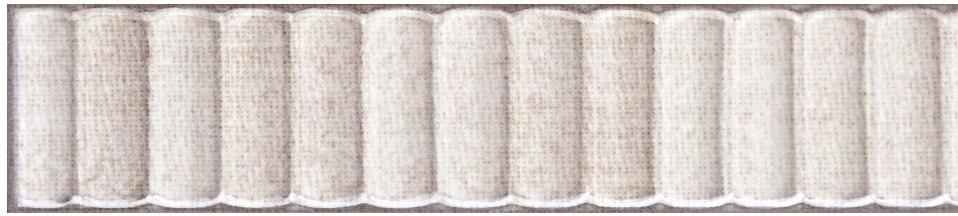

The logo features a stylized circular emblem composed of two curved lines, one above and one below the text.

**MONDANI**  
COLLECTION

**Beacon**

Reges Catholici de Santa Catalina

Storm

Sea

Sand

Sunlight

Leaf

Twilight

Sand

500-1202G-2X10 MIST GLOSSY PRESSED

500-1206G-2X10 SUNLIGHT GLOSSY PRESSED

500-1202SG-2X10 STAIRS MIST GLOSSY PRESSED

500-1206SG-2X10 STAIRS SUNLIGHT GLOSSY PRESSED

500-1205G-2X10 STORM GLOSSY PRESSED

500-1204G-2X10 SEA GLOSSY PRESSED

500-1205SG-2X10 STAIRS STORM GLOSSY PRESSED

500-1204SG-2X10 STAIRS SEA GLOSSY PRESSED

500-1201G-2X10 LEAF GLOSSY PRESSED

500-1203G-2X10 SAND GLOSSY PRESSED

500-1201SG-2X10 STAIRS LEAF GLOSSY PRESSED

500-1203SG-2X10 STAIRS SAND GLOSSY PRESSED

500-1207G-2X10 TWILIGHT GLOSSY PRESSED

500-1207SG-2X10 STAIRS TWILIGHT GLOSSY PRESSED