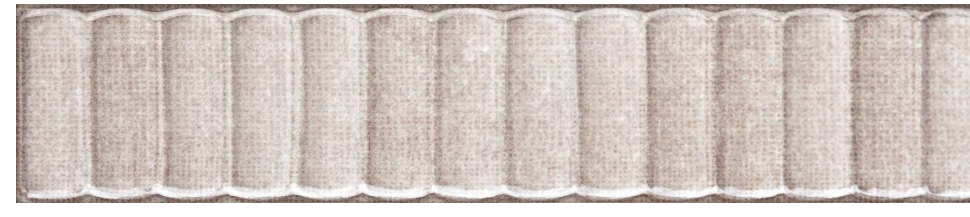

Leaf

Twilight

Sand

500-1202G-2X10 MIST GLOSSY PRESSED

500-1206G-2X10 SUNLIGHT GLOSSY PRESSED

500-1202SG-2X10 STAIRS MIST GLOSSY PRESSED

500-1206SG-2X10 STAIRS SUNLIGHT GLOSSY PRESSED

500-1205G-2X10 STORM GLOSSY PRESSED

500-1204G-2X10 SEA GLOSSY PRESSED

500-1205SG-2X10 STAIRS STORM GLOSSY PRESSED

500-1204SG-2X10 STAIRS SEA GLOSSY PRESSED

500-1201G-2X10 LEAF GLOSSY PRESSED

500-1203G-2X10 SAND GLOSSY PRESSED

500-1201SG-2X10 STAIRS LEAF GLOSSY PRESSED

500-1203SG-2X10 STAIRS SAND GLOSSY PRESSED

500-1207G-2X10 TWILIGHT GLOSSY PRESSED

500-1207SG-2X10 STAIRS TWILIGHT GLOSSY PRESSED