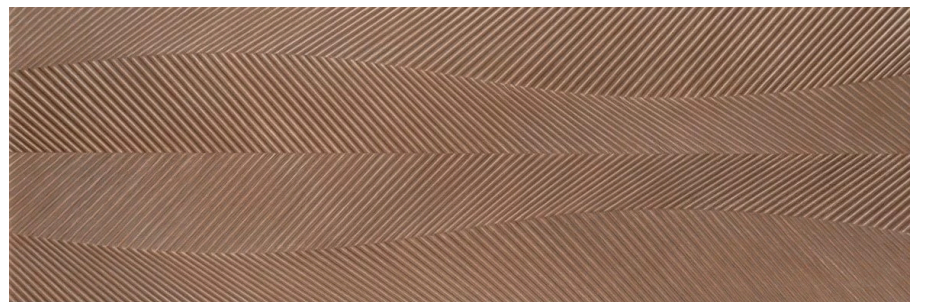

500-1308M-12X36 BETULA ESCURA ORIGENS MATTE RECT