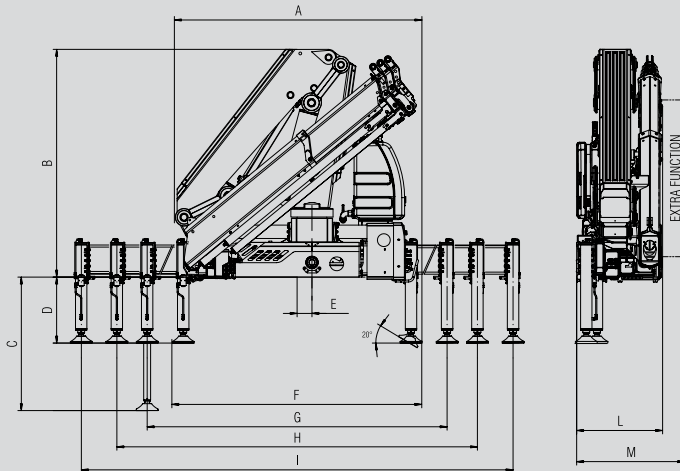

SC Series *Technical data*

	7131SC		SC 7161SC	
	E2	E3	E2	E3
A	2450	2450	2475	2475
B	2330	2330	2345	2345
C	1362	1362	1365	1365
D	670	670	673	673
E	160	160	160	160
F	2445	2445	2470	2470
G	4200	4200	4200	4200
H	5400	5400	5400	5400
I	6600	6600	6600	6600
L	817	817	817	817
M	900	900	940	940
N	3100	3040	2970	2910