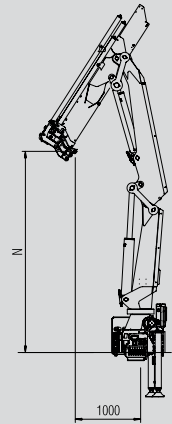

7131SC

		A2				A3			
		kg	m	kg	m	kg	m	kg	m
		3250	3,85	2330	5,25	1710	7,05	3115	3,90
				2220	5,33	1610	7,15	1255	9,10

7161SC

		A2				A3			
		kg	m	kg	m	kg	m	kg	m
		4060	3,80	3010	5,13	2145	7,08	3905	3,85
				2905	5,18	2055	7,13	1555	9,18

Recommended truck:
7131SC - M.T.T. ton 12 - G.V.W. ton 12
7161SC - M.T.T. ton 15 - G.V.W. ton 15

	Lift Moment	Slewing Angle	Working pressure	Oil tank capacity	Max Oil flow	Max lifting height	Standard crane weight
	tm	°	bar	l	l/m	m	kg
7131SC							
A2	12,5	425	300	130	60	10,6	1735
A3	12,1	425	300	130	60	12,9	1835
7161SC							
A2	15,4	425	300	130	60	11,9	1880
A3	15,0	425	300	130	60	12,9	2005

Standard

- Cross controls
- Load limit device
- Flanged valves
- Designed in accordance with EN12999
- Design class: HC1-HD4
- Oil tank
- Manually extendable stabilizers
- Internal stabilizers pipes
- Fixed stabilizer cylinders
- Swivel stabilizer foot
- Centralized greasing system
- EES Extra Extension Speed
- SDS Smooth Descent System
- LAS Liftrod Articulating System
- H3XL Crane control system (CE)

F.lli FERRARI CORPORATION S.p.A.

Via Einstein, 8
42028 Poviglio (RE) Italy
Tel. +39 0522/486308
Fax +39 0522/486330
info@flliferrari.it
marketing@flliferrari.it
www.flliferrari.com

Dealer