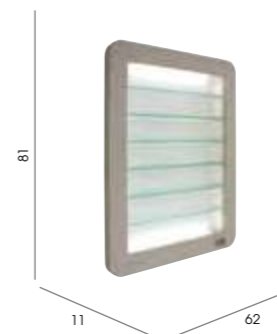

Olympia Small

Code: 05443

Colours: All REM laminates

Features: Toughened glass shelves and LED lighting to tops and base