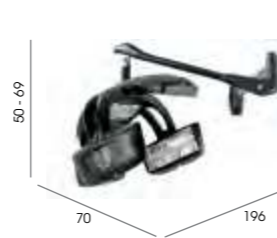

Horizon Wall

Code: 02262, 02429

Model: Wall

Colour: Black only

See page 60 for more information

Disposal of your old appliance.

The crossed-out wheeled bin symbol which you will find on the 'Rating Plate' attached to your product, or appearing in the Assembly/Operating Instructions, signifies an obligation by the purchaser or owner, to dispose of the equipment in accordance with the European Directive 2002/96/EC. This is a statutory instrument commonly known as the 'WEEE Regulations', which effectively requires you to carry out disposals of all Electrical and Electronic Equipment separately from your usual waste facilities. Specialist waste controls, designated by the Government (or Local Authorities) are to be made available to prevent potentially harmful substances affecting the environment and causing possible human and animal health risks.

More information is available from your local Environmental Health Office, Local Authority Waste Disposal Service, or the sales point from which the product was originally purchased.

REM WEEE Reg No:
WEEE/BJ0066TW

See page 60 for more information