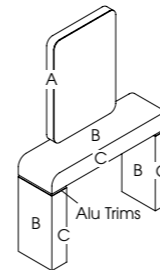

See page 43 for more information