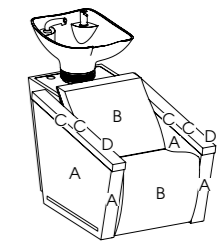

Centenary

Code: 04786

Upholstery: All REM fabrics

Arms: Upholstered

Body Colour: All REM laminates

Basin: Kiko Basin white

Plumbing: Monobloc mixing valve kit and pre-plumbing: flexi waste, waste and fixing kit

Lighting: Feature LED lighting to sides

Options: 04517 - Centenary Link. 3955 - Logo embroidery
04938 - Basin neck rest
Chair back cover

See page 32 for more information