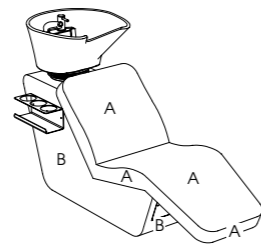

See page 35 for more information