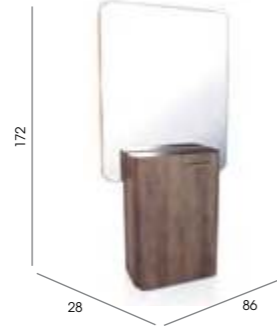

Casino

Code: 05020 Wall, 05021 Island

Colours: All REM laminates

Holster: Optional extra

Shelf: Laminated

Socket: Optional extra

Footrest: 05840 - Taurus available separately