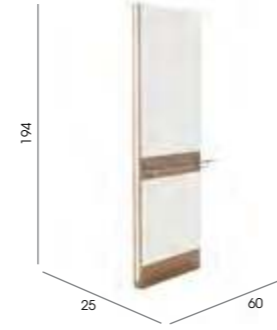

Destiny

Code: 05110 Wall, 05191 Island

Colours: All REM laminates

Shelf: Toughened glass shelf with chrome brackets

Lighting: Feature LED lights to sides as standard

Footrest: 05840 - Taurus available separately

Options: Frosted lower panel
No lower mirrors