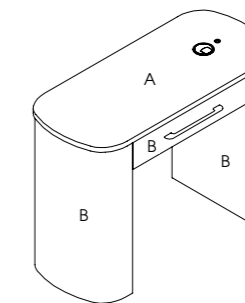

See page 64 for more information