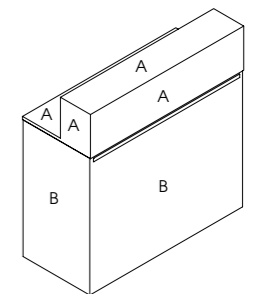

See page 51 for more information