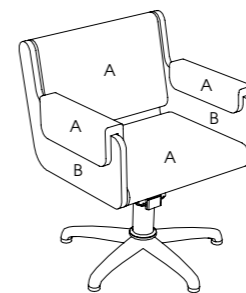

### Eden

Code: 04130

Upholstery: All REM fabrics and laminates

Arms: Upholstered overhanging arm caps

Base: Hydraulic

Standard: 5-Star

Options:  
04378 - Quadra base  
3958 - Black base and pump  
Clear plastic chair back cover  
3955 - Logo embroidery