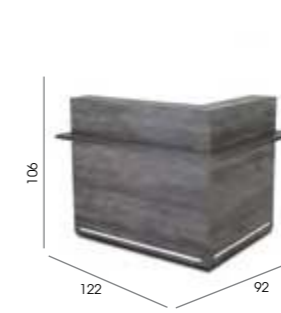

Windsor*

Code: 05771

Colours: All REM laminates (white internals)

Features: Feature LED lighting. Cupboard to rear, handbag shelf and cable ports - see page 174 for details.

Options:
05770 - Windsor 92cm x 92cm
05771 - Windsor 122cm x 92cm
05870 - Lockable cash drawer
05874 - Keyboard slide
05608 - Lock to door
05868/69 - Till/monitor cut out
Available as left or right directional curves