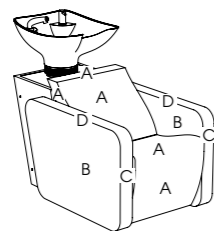

See page 34 for more information