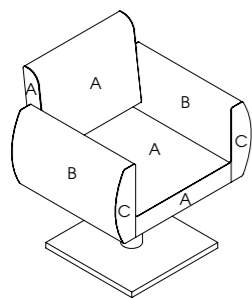

See page 22 for more information