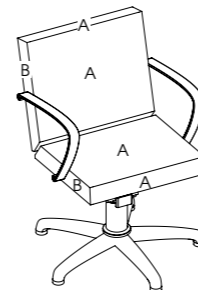

Options:  
04378 - Quadra base  
3958 - Black base and pump  
Clear plastic chair back cover  
3955 - Logo embroidery  
2 tone upholstery

Wash Unit: 04747 - Shiraz

See page 24 for more information

**Clover Stool**