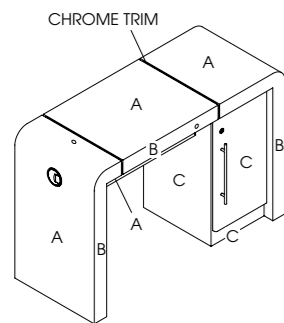

### Concorde 1 With Storage

Code: 01052B

Colours: All REM laminates

Detail: 1 locking cupboard with trays

Features: Mag Lamp Holster and cable management system as standard.

Options:  
Advanced Filter System  
05852 - Twin USB Chrome Double Socket  
05858 - Twin USB Chrome Double Socket - Pre wired