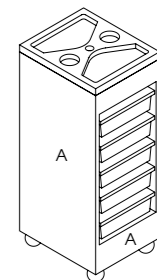

Stadium

Code: 06145

Colours: Available in Black, Michigan Elm, Rustic Oak with black top and black trays or white top and white trays.

Storage: Accessory or flat top, 4 slide trays

Base: Easy clean, hair free castors

Options: 06141 - Michigan Elm with black flat trays
06149 - Black with flat top and trays
06148 - Black with accessory top and trays
06146 Rustic Oak with black trays

See page 56 for more information