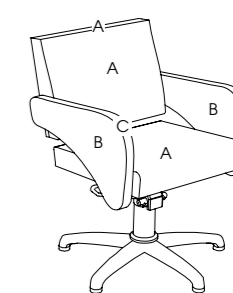

See page 21 for more information