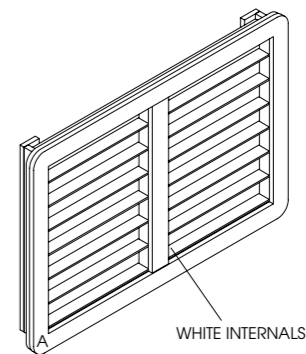

See page 54 for more information