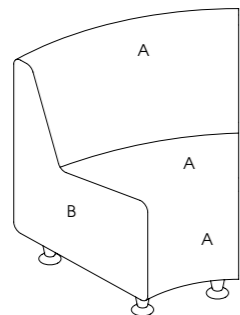

See page 52 for more information