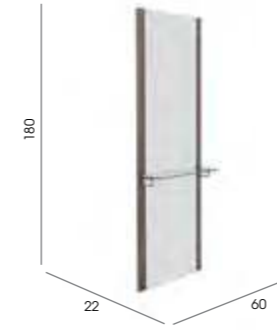

Icon

Code: 05112 Wall, 05193 Island

Colours: All REM laminates

Shelf: Toughened glass shelf

Footrest: 05840 - Taurus available separately

Options: Frosted lower panel