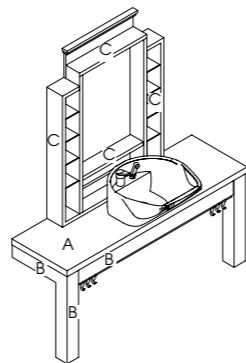

See pages 87 for more information