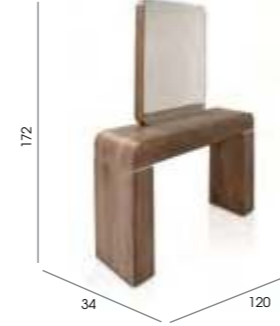

Shelf: Laminated

Lights: 10 LED daylight bulbs

Options:

Multiple positions (see page 124)  
05668 - Integral XL holster  
05823 - XL chrome holster  
05664 - Integral footrest  
Choice of sockets

See page 43 for more information