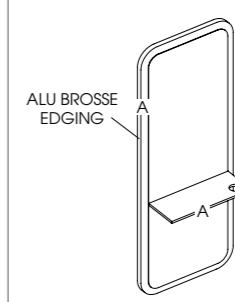

See page 45 for more information