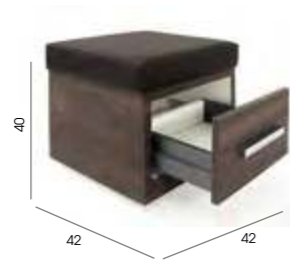

**Plaza Pedistool**

Code: 01589

Colour: All REM fabrics and laminates

Movement: Castors

Features: Storage drawer

See page 74 for more information

**Mia Pedistool**

Code: 01711