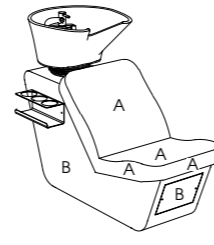

## Marina Compact

Code: 04689

Upholstery: All REM fabrics

Body Colour: All REM Laminates

Basin: Kiko Basin white

Plumbing: Monobloc mixing valve kit and pre-plumbing: flexi waste, waste and fixing kit

Options: 3955 - Logo embroidery  
04938 - Basin neck rest