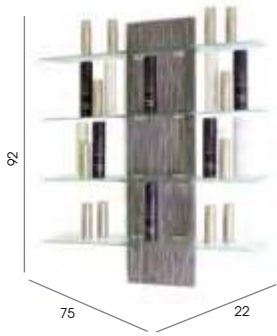

Salon Trolleys

Tokyo Retail

Code: 05054

Colours: All REM laminates

Features: Toughened glass shelves