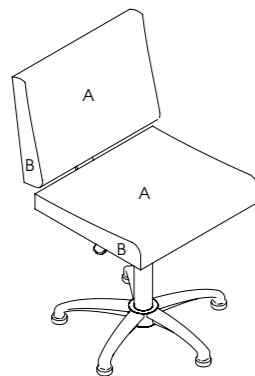

Salsa

Code: 01719

Colour: All REM fabrics

Features: Gas-lift

Base: 5-Star base with glides

Standard:
5-Star base with glides,
Polished alloy

Options:
5-Star base with castors
2 tone upholstery
3955 - Logo embroidery

See page 76 for more information