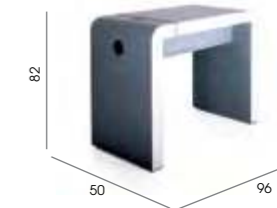

Concorde 1

Code: 01052A

Colours: All REM laminates

Detail: 1 Position

Features: Mag Lamp Holster and cable management system as standard.

Options:
Advanced Filter System
05852 - Twin USB Chrome Double Socket
05858 - Twin USB Chrome Double Socket - Pre wired