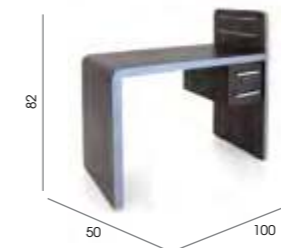

### Infiniti<sup>2</sup>

Code: 01056

Colours: All REM laminates with Alu Brosse trim on upstand only

Features: 2 storage drawers 1 position and 2 perspex display shelves

Options:  
05852 - Twin USB Chrome Double Socket