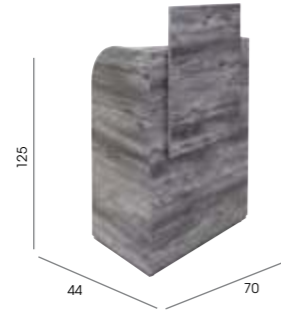

Keystone

Code: 05780

Colours: All REM laminates

Features: Open rear storage and integral cable management ports

Options:
05870 - Lockable cash drawer
05874 - Keyboard slide