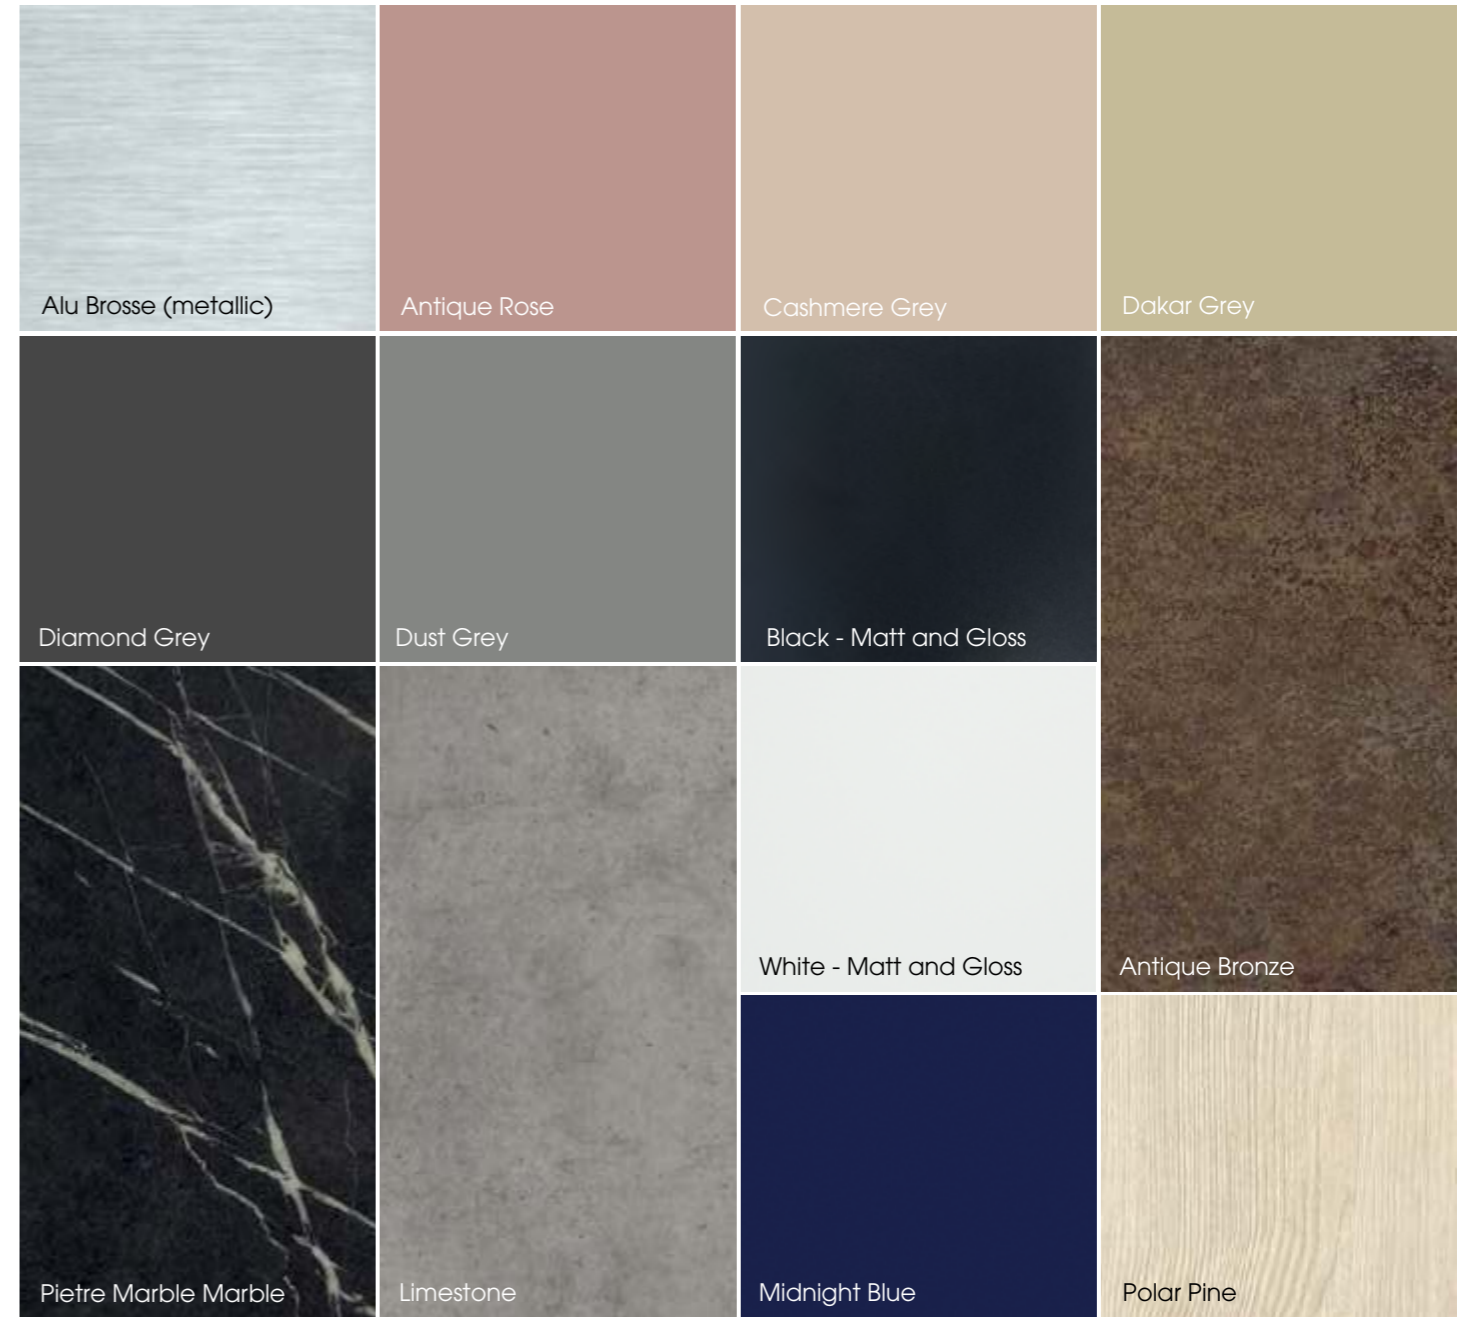

Create your own look with any single, or combination of Fabric and Laminate Colours. Please note, due to variations in the printing process, the fabric and laminate colours shown here may vary from the actual product. Should you require any laminate or fabric samples, please phone our sales office on 01282 619977 or email to sales@rem.co.uk