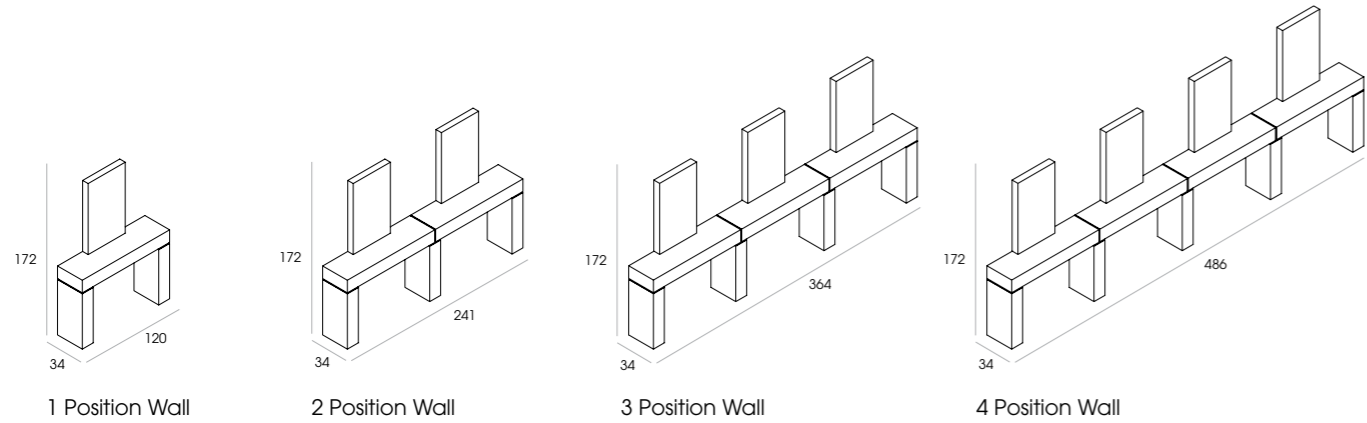

Styling Unit Options

Oasis, Lunar & Hollywood - Multiple Position

For more product information:
Lunar Styling Unit - page 43
Oasis Styling Unit - page 42
Hollywood Styling Unit - page 43