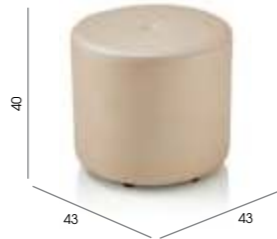

**Plaza Pedistool**

Code: 01589

Colour: All REM fabrics and laminates

Movement: Castors

Features: Storage drawer

See page 74 for more information

**Mia Pedistool**

Code: 01711