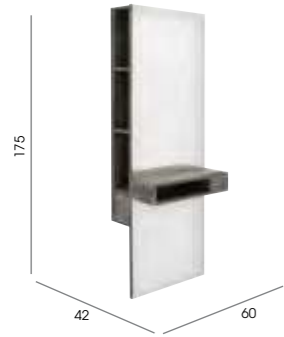

\*Refer to page 124 for Hollywood, Lunar and Oasis positions

**Rimini**

Code: 05134 Wall, 05194 Island

Colours: All REM laminates

Holster: XL chrome holster as standard

Socket: Optional extra

Shelf: Laminates