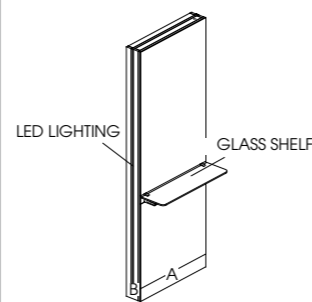

See page 41 for more information