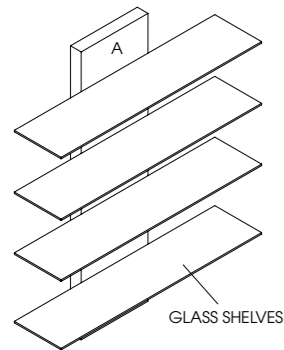

See page 52 for more information