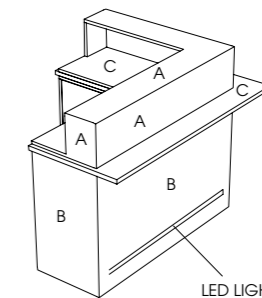

See page 51 for more information