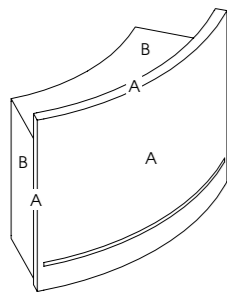

See page 48 for more information