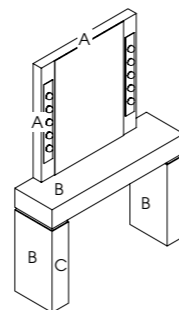

See page 43 for more information