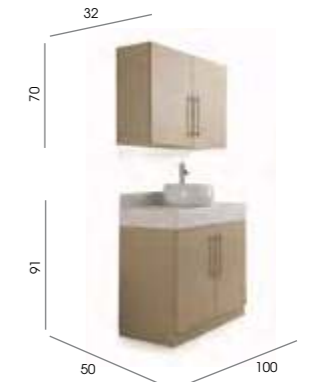

Aquarius

Code: 06529

Colour: All REM laminates

Details: Assorted storage modules with cupboards and drawers

Features: Stainless steel basin with lever mixer tap and glass splashback

Options: 05608 - Lock to door

See page 80 for more information