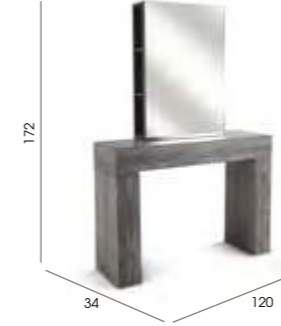

Oasis*

Code: 05666 Wall, 05667 Island

Colours: All REM laminates

Shelf: Laminated

Options:

Standard mirror
Storage mirror
Multiple positions (see page 124)
05668 Integral XL holster
05823 XL chrome holster
05664 Integral footrest
Choice of sockets