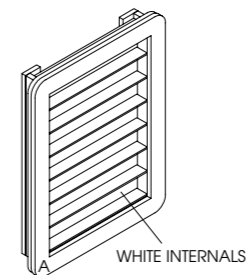

See page 54 for more information