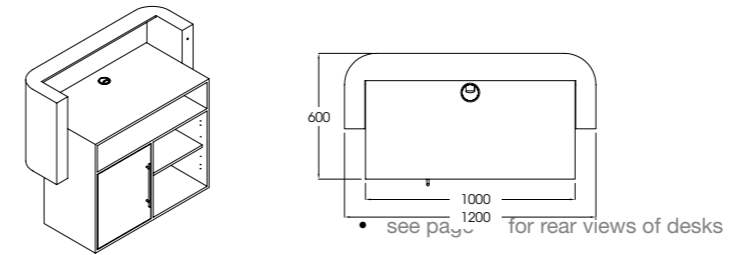

05421L - Saturn 122cm x 92cm

Desk Options

Lunar

05750 - Lunar