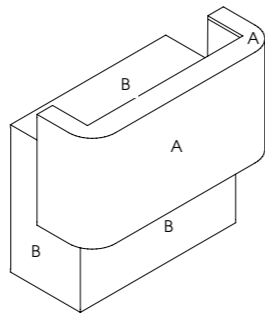

See page 49 for more information