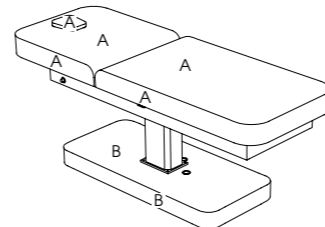

Palermo

Code: 01556

Colour: All REM fabrics and laminates

Couch: 2 piece electrical couch

Movement: Electric with gas-lift adjustable backrest

Handset: Included

Features: Face hole with infill

Options:
3955 - Logo embroidery
01816 - Couch Knee Roll

See page 69 for more information