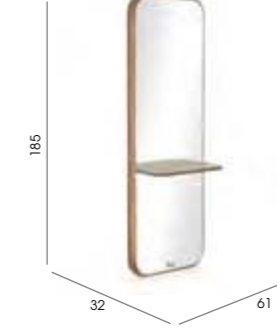

## Madison

Code: 05060

Colours: All REM laminates

Holster: XL chrome holster as standard

Shelf: Laminated,

Footrest: Included

Options:  
05061 - Shelf Unit only  
05062 - Mirror Unit only

See page 44 for more information