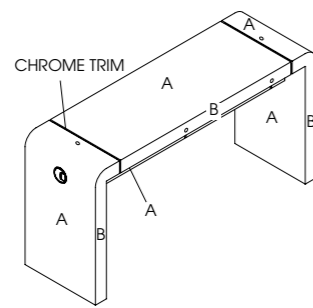

### Concorde 2

Code: 01052C

Colours: All REM laminates

Detail: 2 position

Features: Mag Lamp Holster and cable management system as standard.

Options:  
Advanced Filter System  
05852 - Twin USB Chrome Double Socket