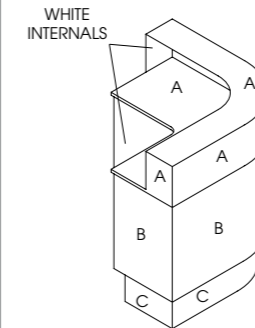

See page 50 for more information