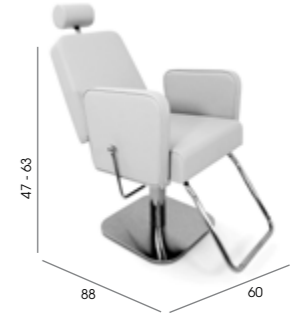

Macy

Code: 04329

Colour: All REM Fabrics

Features: Reclining back and static footrest

Base: Hydraulic with Quadra base

Options:
3955 - Logo embroidery
Clear plastic chair back cover