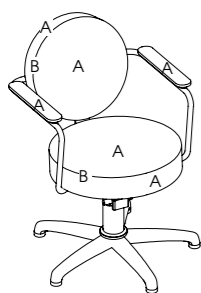

### Calypso

Code: 04040

Upholstery: All REM fabrics

Arms: Tubular steel and Upholstery

Base: Hydraulic

Standard: 5-Star

Options:  
04378 - Quadra base  
3958 - Black base and pump  
Clear plastic chair back cover  
3955 - Logo embroidery  
2 tone upholstery