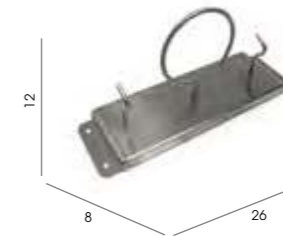

Duke Holster

Code: 05254

Colour: Chrome steel