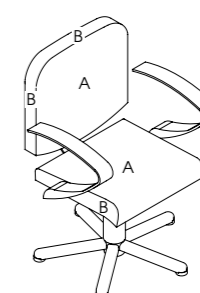

See page 21 for more information