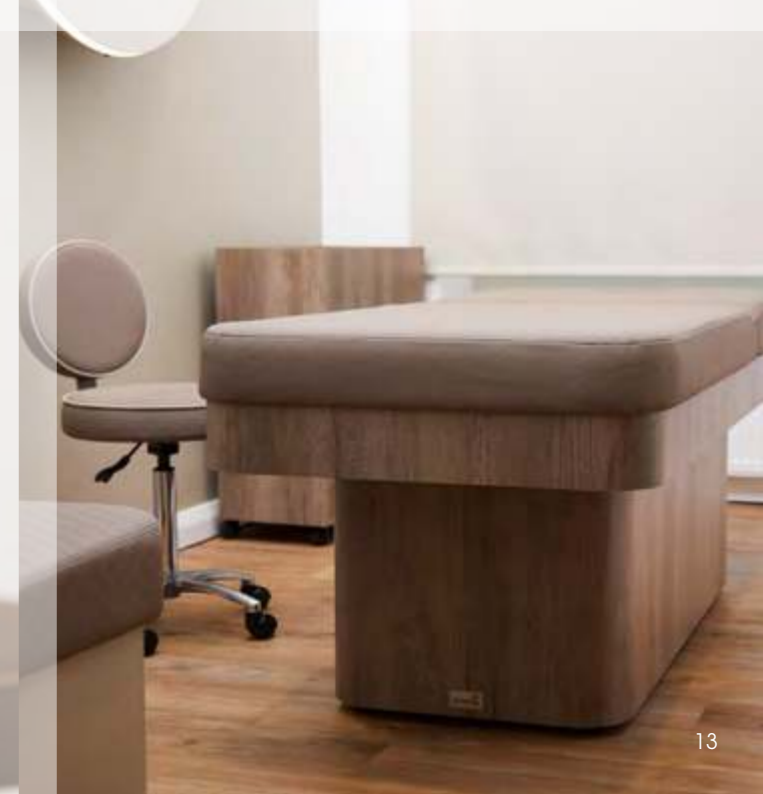

Bellissima Exclusive
Guisseley