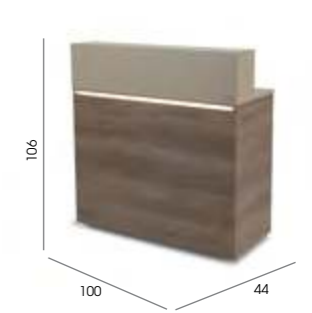

Zodiac

Code: 05424

Colours: All REM laminates (white internals)

Features: Open rear storage with cupboard - see page 182 for details. Internal shelf, LED lights and cable ports.

Options:
05870 - Lockable cash drawer
05874 - Keyboard slide
05608 - Lock to door
05868/69 - Till/monitor cut out