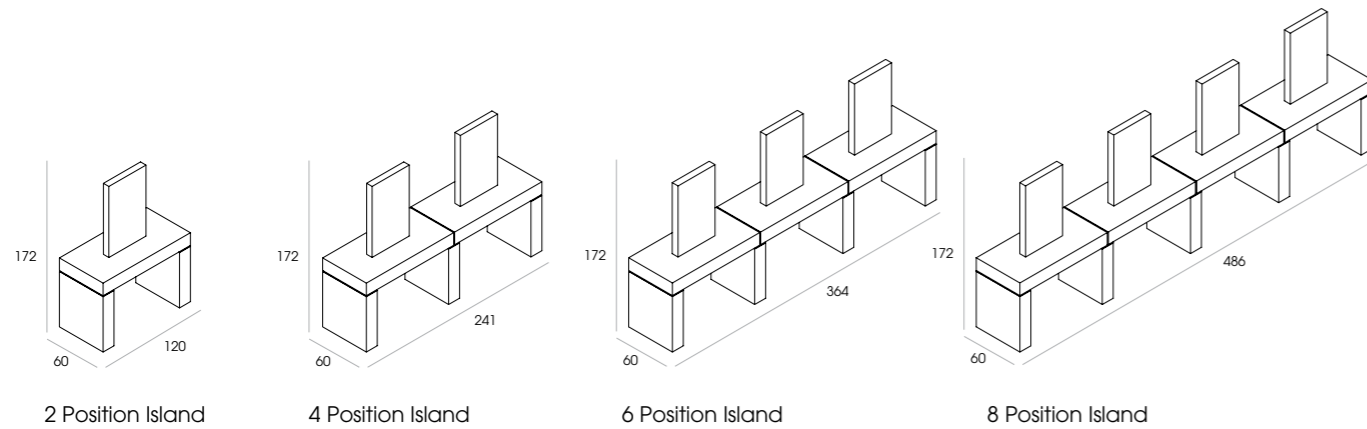

Styling Unit Options

Oasis, Lunar & Hollywood - Multiple Position

For more product information:
Lunar Styling Unit - page 43
Oasis Styling Unit - page 42
Hollywood Styling Unit - page 43