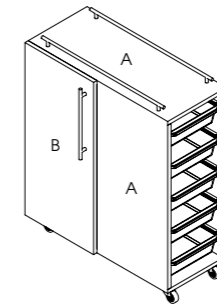

Savoy

Code: 01013

Colours: All REM Laminates

Features: Easy clean hair free castors

Storage: Storage cupboard with internal shelf, side storage with 5 slide trays

Base: Heavy duty cleanable castors

Options: Optional door lock

See page 58 for more information