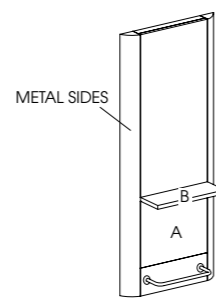

See page 41 for more information