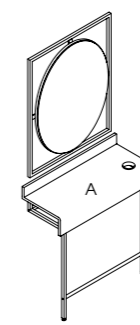

See page 44 for more information