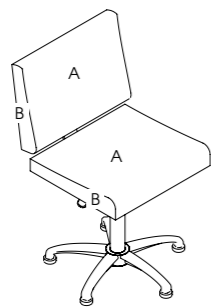

Salsa

Code: 01719

Upholstery: All REM fabrics

Arms: -

Base: Gas-lift with Glides

Standard:
5-Star base with Glides
Polished alloy

Options:
5-Star base with castors
2 tone upholstery
3955 - Logo embroidery

See page 26 for more information