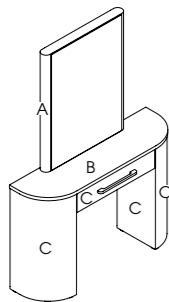

See page 40 for more information