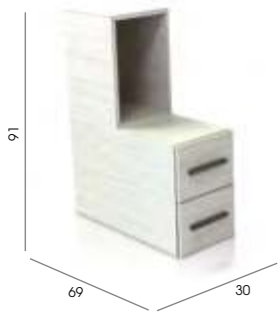

Dream Storage Link

Code: 01591

Colour: All REM laminates

Features: 2 Storage drawers