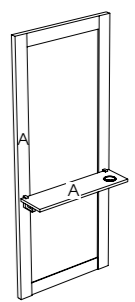

See page 45 for more information