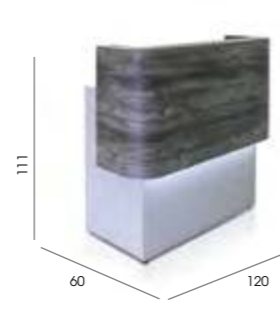

Lunar

Code: 05750

Colours: All REM laminates (white internals)

Features: Open rear storage with cupboard - see page 182 for details. LED lighting and cable ports

Options:
05870 - Lockable cash drawer
05874 - Keyboard slide
05608 - Lock to door
05868/69 - Till/monitor cut out