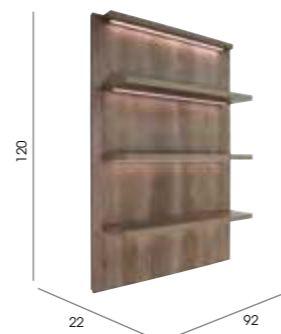

Glam LED

Code: 05551

Colours: All REM laminates

Features: 3 laminated shelves. LED lighting on each shelf