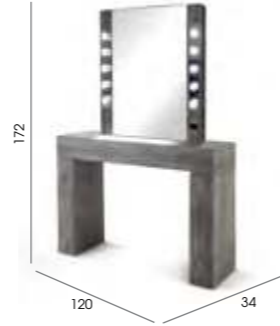

Hollywood*

Code: 05682 Wall, 05683 Island

Colours: All REM laminates

Shelf: Laminated

Lights: 10 LED daylight bulbs

Options:

Multiple positions (see page 124)
05668 - Integral XL holster
05823 - XL chrome holster
05664 - Integral footrest
Choice of sockets