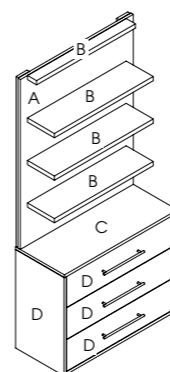

See page 53 for more information