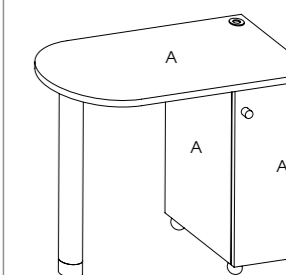

See page 66 for more information