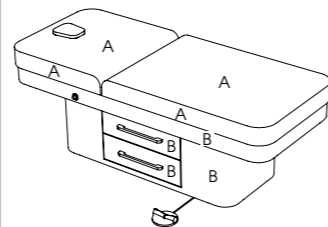

Legacy

Code: 01255

Colour: All REM fabrics and laminates

Couch: 2 piece electrical couch

Movement: Electric with gas-lift adjustable backrest

Foot Control: Included

Features: Face hole with infill. 2 lower storage drawers

Options:
3955 - Logo embroidery
01816 - Couch Knee Roll

See page 70 for more information