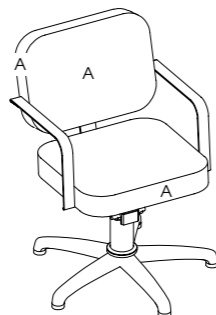

See page 23 for more information