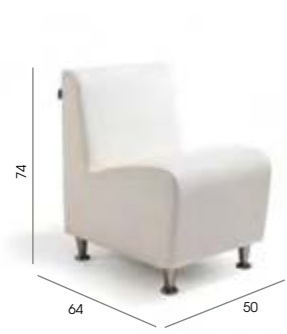

Elegance Straight

Code: 04340

Colours: All REM fabrics

Features: Chrome steel feet

Options:
2 tone fabric finish
04341 - Elegance Curve 45°