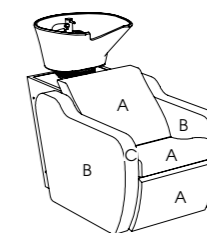

Bay

Code: 04794 (black)
04795 (colours)

Upholstery: All REM fabrics

Arms: Upholstered

Body Colour: Black basin support

Basin: Kiko Basin white

Plumbing: Monobloc mixing valve kit and pre-plumbing: flexi waste, waste and fixing kit

Options: 04796 - Bay Link
3955 - Logo embroidery
04938 - Basin neck rest
2 tone upholstery
Chair back cover

See page 32 for more information