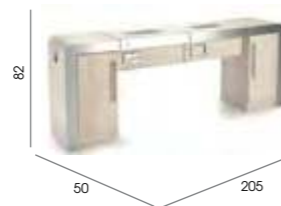

Concorde 2 With Storage

Code: 01052D

Colours: All REM laminates

Detail: 2 locking cupboard with trays

Features: Mag Lamp Holster and cable management system as standard.

Options:
Advanced Filter System
05852 - Twin USB Chrome Double Socket