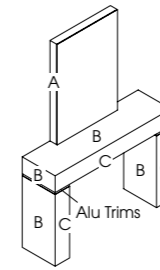

See page 43 for more information

**Oasis\***

Code: 05666 Wall, 05667 Island

Colours: All REM laminates

Shelf: Laminated

Options:

Standard mirror  
Storage mirror  
Multiple positions (see page 124)  
05668 Integral XL holster  
05823 XL chrome holster  
05664 Integral footrest  
Choice of sockets