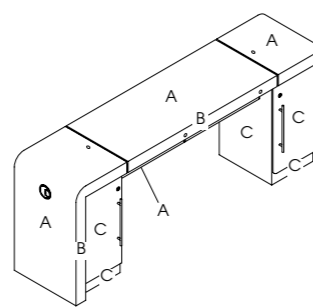

### Concorde 2 With Storage

Code: 01052D

Colours: All REM laminates

Detail: 2 locking cupboard with trays

Features: Mag Lamp Holster and cable management system as standard.

Options:  
Advanced Filter System  
05852 - Twin USB Chrome Double Socket