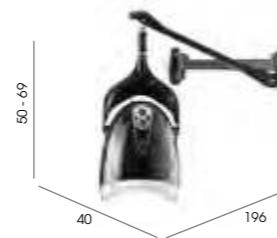

### Horizon Air Mobile

Code: 02250

Model: Mobile

Colour: Black only

Base: 'C' type, chrome and black

See page 60 for more information