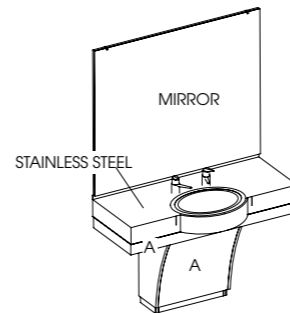

### The Duke

Code: 05250

Colour: All REM laminates

Finish: Stainless steel top with basin and mixer valve.  
Textured surface

Details: Large styling mirror

Options:  
05254 - Holster Plate  
05251 - Duke Link