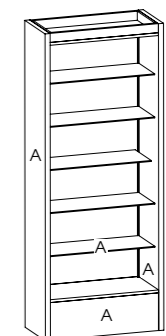

See page 54 for more information