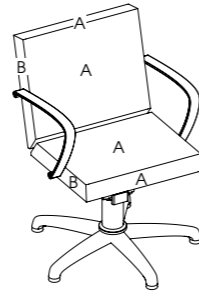

See page 30 for more information