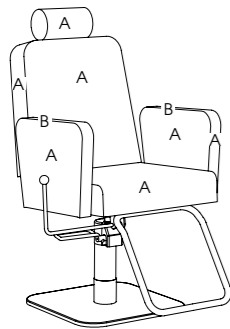

See page 113 for more information