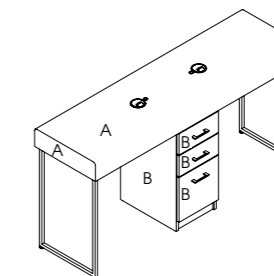

See page 99 for more information