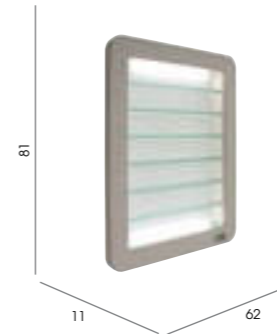

**Glam Lux**

Code: 05552

Colours: All REM laminates

Features: 3 laminated shelves. LED lighting on each shelf, 3 soft close drawer storage

See page 80 for more information

**Olympia Small**

Code: 05443

Colours: All REM laminates