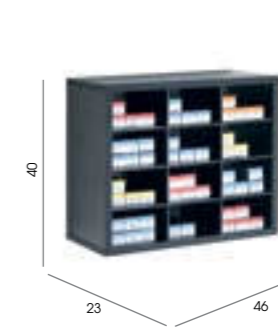

Colour Store

Code: 06502

Colour: Black only

Features: Wall mountable horizontally or vertically, 12 storage compartments, supplied flat packed

Options: Refer to page 129 to view configurations