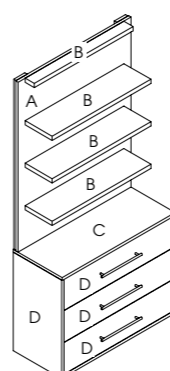

See page 80 for more information