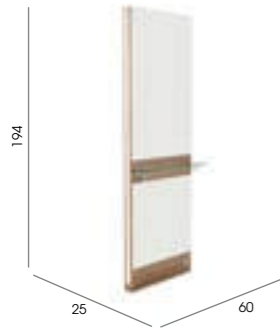

Destiny

Code: 05110 Wall, 05191 Island

Colours: All REM laminates

Shelf: Toughened glass shelf with chrome brackets

Lighting: Feature LED lights to sides as standard

Footrest: 05840 - Taurus available separately

Options: Frosted lower panel
No lower mirrors