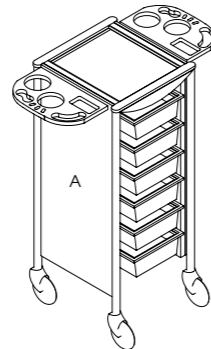

Apollo Lux

Code: 06033

Colours: All REM laminates
Black trays

Storage: Accessory top, 6 slide trays

Base: Easy clean hair free castors

Options: 06034 - Apollo Lux Heat

See page 84 for more information

Clio

Code: 06050

Colours: Black only

Storage: Accessory top, 5 slide trays

Base: Easy clean hair free castors

See page 85 for more information