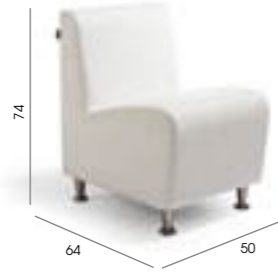

Elegance Straight

Code: 04340

Colours: All REM fabrics

Features: Chrome steel feet

Options:
2 tone fabric finish
04341 - Elegance Curve 45°