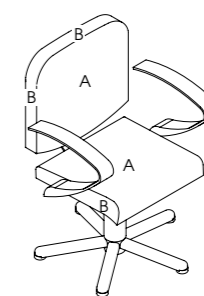

See page 25 for more information