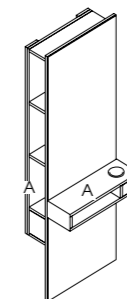

See page 64 for more information