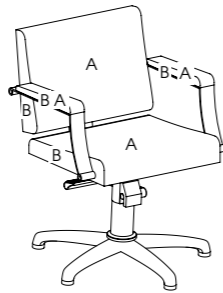

See page 29 for more information