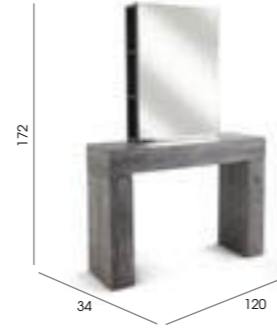

Oasis*

Code: 05666 Wall, 05667 Island

Colours: All REM laminates

Shelf: Laminated

Options: Multiple positions (see page 172)

- Standard mirror
- Storage mirror
- 05668 Integral holster
- 05823 Large holster
- 05812 Small holster
- 05811 Polycarb straightener holster
- 05664 integral footrest
- Choice of sockets