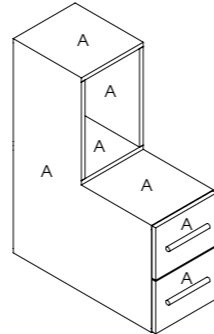

See page 110 for more information