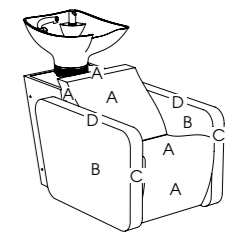

See page 47 for more information