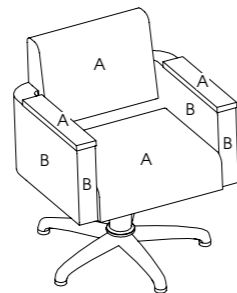

### Casino

Code: 04115

Upholstery: All REM fabrics and laminates

Arms: Upholstered tops

Base: Hydraulic

Standard: 5-Star

Options:  
04378 - Quadra base  
Clear plastic chair back cover  
3955 - Logo embroidery