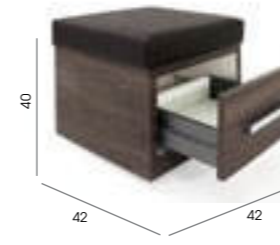

**Plaza Pedispa Stool**

Code: 01589

Colour: All REM fabrics and laminates

Movement: Castors

Features: Storage drawer

See page 112 for more information

**Natura Pedispa**

Code: 01585