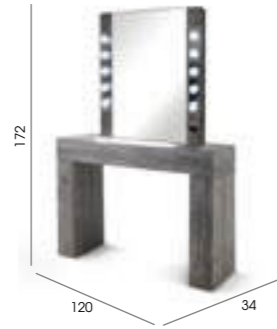

Hollywood*

Code: 05682 Wall, 05683 Island

Colours: All REM laminates

Shelf: Laminated

Lights: 10 LED daylight bulbs

Options: Multiple positions (see page 172)

- 05668 - integral holster
- 05823 - Large holster
- 05812 - Small holster
- 05811 - Polycarb straightener holster
- 05664 - integral footrest
- Choice of sockets