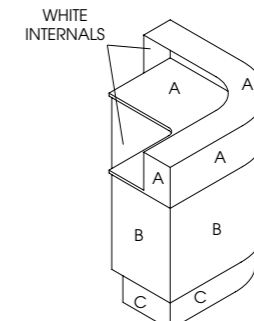

See page 75 for more information