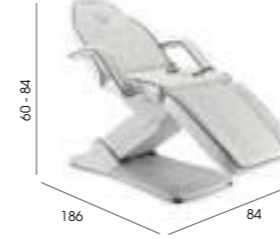

Excel 3 Motor

Code: 01551

Colour: White with grey piping

Couch: 3 piece

Movement: Electric with electric head and footrest

Handset: Included

Features: Face hole with infill

Options:
01816 - Couch Knee Roll

See page 106 for more information