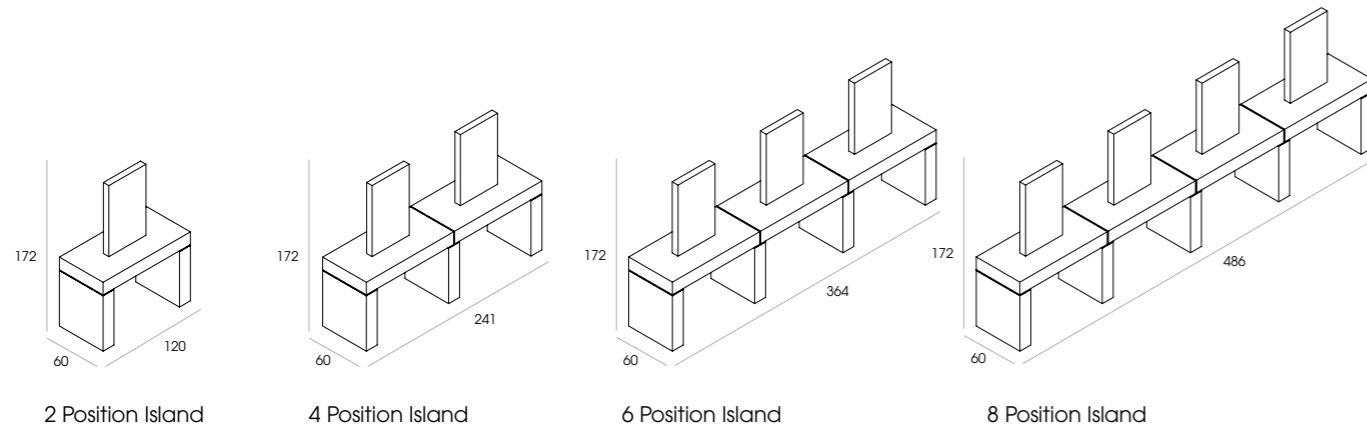

Styling Unit Options

Oasis, Lunar & Hollywood - Multiple Position

For more product information:
Lunar Styling Unit - page 59
Oasis Styling Unit - page 61
Hollywood Styling Unit - page 57