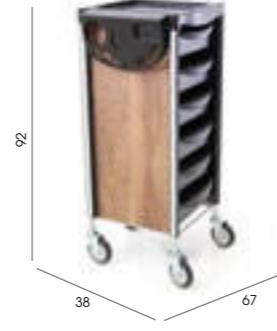

## Apollo

Code: 06030

Colours: Black only

Storage: Accessory top, 6 slide trays

Base: Easy clean hair free castors

Options: 06035 - Apollo Heat

See page 84 for more information