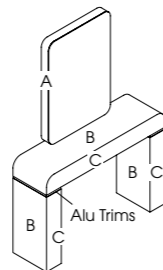

## Lunar\*

Code: 05694 Wall, 05699 Island

Colours: All REM laminates

Shelf: Laminated

Options: Multiple positions (see page 172)

- Standard mirror
- Storage mirror
- 05668 Integral holster
- 05823 Large holster
- 05812 Small holster
- 05811 Polycarb straightener holster
- 05664 integral footrest
- Choice of sockets