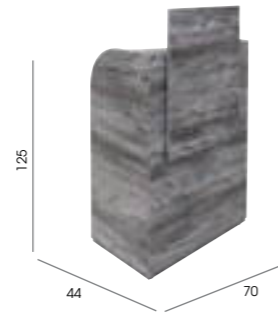

Keystone

Code: 05780

Colours: All REM laminates

Features: Open rear storage and integral cable management ports

Options:
05870 - Lockable cash drawer
05874 - Keyboard slide