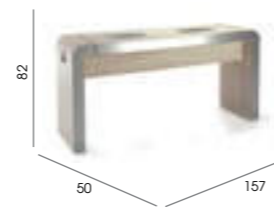

Concorde 2

Code: 01052C

Colours: All REM laminates

Detail: 2 position

Features: Mag Lamp Holster and cable management system as standard.

Options:
Advanced Filter System
05858 - Twin USB Chrome Double Socket