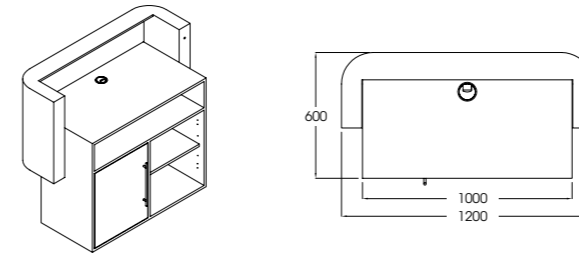

Desk Options

Lunar

05750 - Lunar