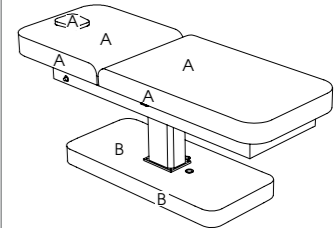

Palermo

Code: 01556

Colour: All REM fabrics and laminates

Couch: 2 piece electrical couch

Movement: Electric with gas-lift adjustable backrest

Handset: Included

Features: Face hole with infill

Options:
3955 - Logo embroidery
01816 - Couch Knee Roll

See page 108 for more information