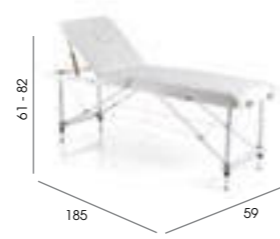

## Stadium

Code: 01068 - Michigan Elm,  
01069 - Rustic Oak

Colours: Available in Michigan Elm and Rustic Oak

Detail: 1 locking cupboard, castors

Features: Mag Lamp Holster and chrome leg

See page 102 for more information