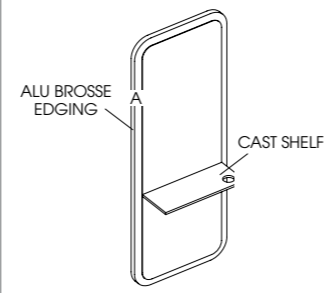

See page 62 for more information