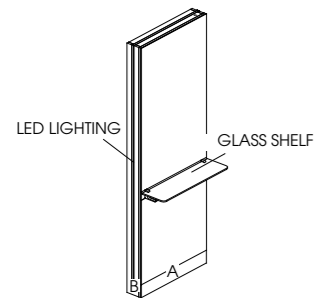

See page 56 for more information