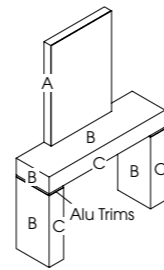

## Oasis\*

Code: 05666 Wall, 05667 Island

Colours: All REM laminates

Shelf: Laminated

Options: Multiple positions (see page 172)

- Standard mirror
- Storage mirror
- 05668 Integral holster
- 05823 Large holster
- 05812 Small holster
- 05811 Polycarb straightener holster
- 05664 integral footrest
- Choice of sockets