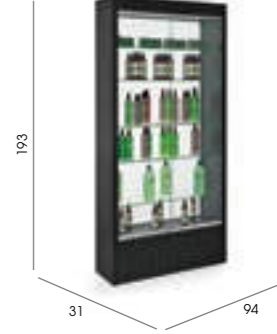

Quartz Retail

Code: 05442 glass back

Colours: All REM laminates

Features: Toughened glass back, locking sliding glass doors, 5 positional internal glass shelves, floor fixing block for stability

Options: Low voltage spotlights, floor fixing block on Quartz with glass back only.
05442 - Quartz with glass back
05447 - Quartz with mirror back