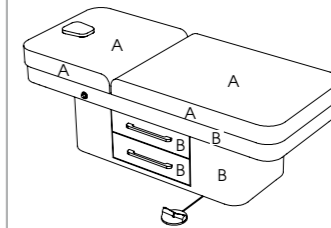

Legacy

Code: 01255

Colour: All REM fabrics and laminates

Couch: 2 piece electrical couch

Movement: Electric with gas-lift adjustable backrest

Foot Control: Included

Features: Face hole with infill. 2 lower storage drawers

Options:
3955 - Logo embroidery
01816 - Couch Knee Roll

See page 107 for more information