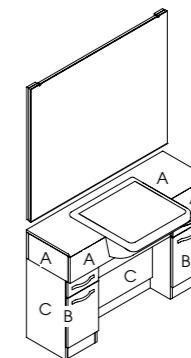

See page 136 for more information