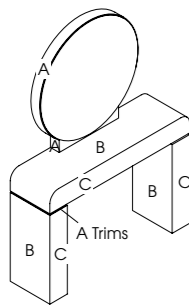

See page 67 for more information