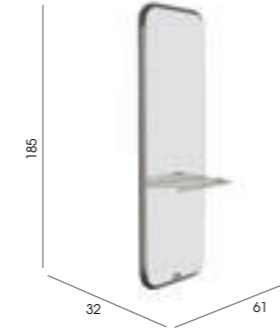

### Oracle

Code: 05111 Wall, 05195 Island

Colours: All REM laminates

Holster: Dryer holster as standard

Shelf: Textured steel shelf

Lighting: Mirror backlit with feature LED lighting

Footrest: 05840 - Taurus available separately