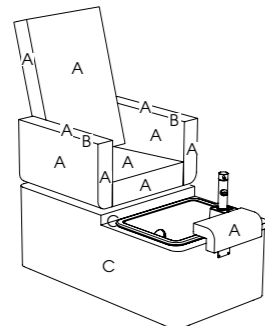

See page 109 for more information