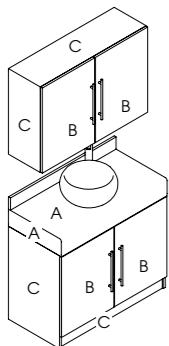

See page 122 for more information

168