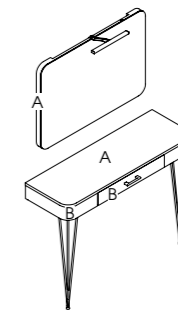

See page 65 for more information