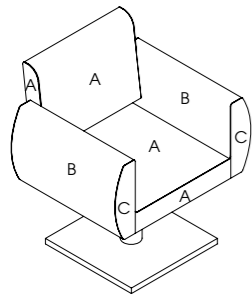

See page 27 for more information