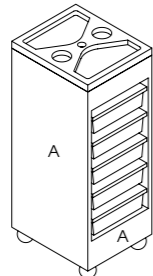

See page 87 for more information