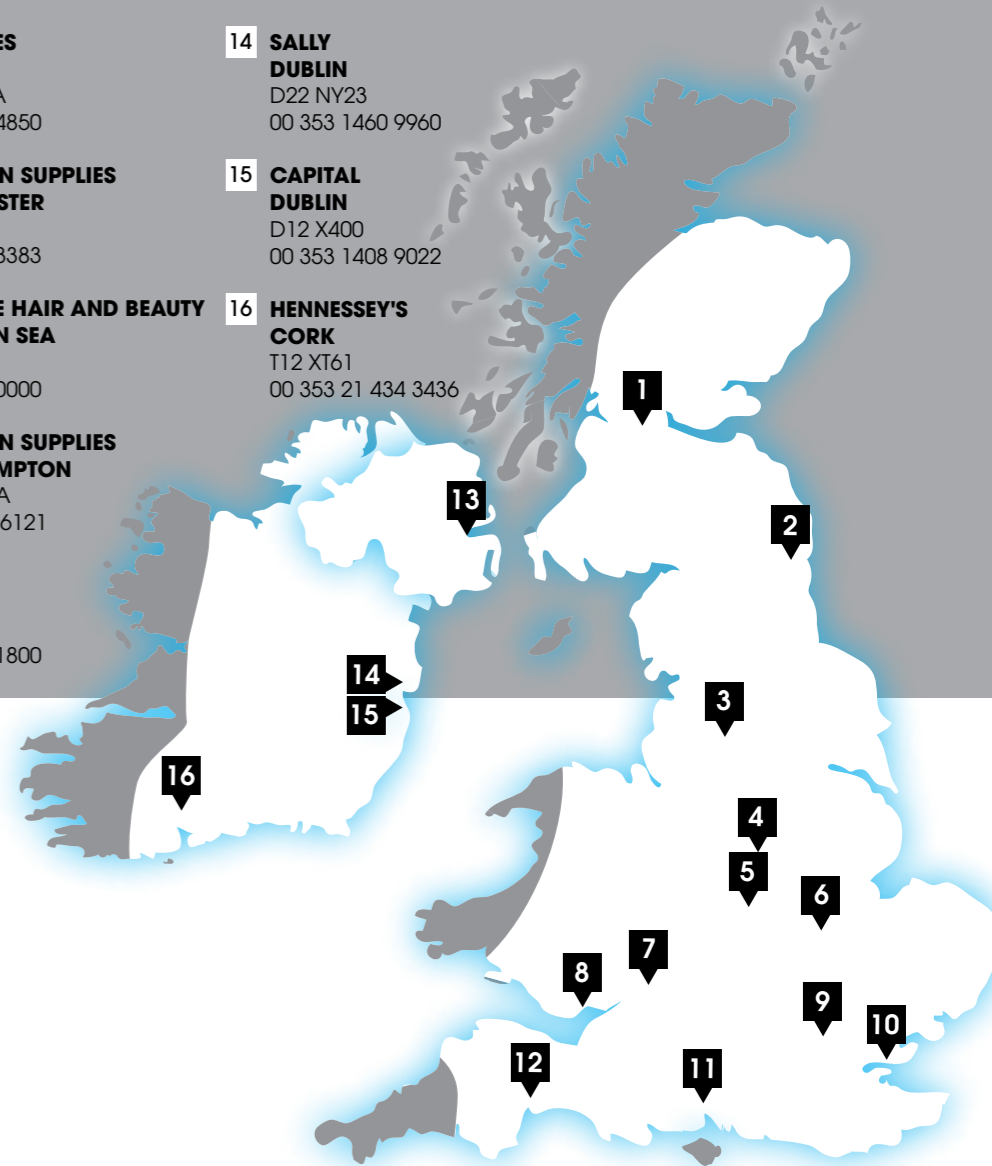

Page 6 contains a number of items held in stock for any urgent needs and can be delivered within 14 days of your confirmed order.

REM PREMIER SHOWROOMS

1 SALON CUSTOM GLASGOW G53 7TF 07825 910295	7 CHRIS & SONS ENFIELD EN1 1TX 020 8443 8940	13 ALAN HOWARD BELFAST BT12 6SQ 028 9066 3618
2 TG SALON SUPPLIES CRAMLINGTON NE23 6XW 01670 458300	8 GILMORES CARDIFF CF11 8AA 02920 344850	14 SALLY DUBLIN D22 NY23 00 353 1460 9960
3 REM UK NELSON BB9 8AW 01282 619977	9 KB SALON SUPPLIES GLOUCESTER GL2 5DP 01452 383383	15 CAPITAL DUBLIN D12 X400 00 353 1408 9022
4 CAPITAL HAIR AND BEAUTY NOTTINGHAM NG7 7NW 0115 9789115	10 ULTIMATE HAIR AND BEAUTY LEIGH ON SEA SS9 5PR 01702 520000	16 HENNESSEY'S CORK T12 XT61 00 353 21 434 3436
5 SALON EQUIPMENT CENTRE LEICESTER LE17 4YB 01455 553558	11 KB SALON SUPPLIES SOUTHAMPTON SO14 5QA 0844 335 6121	
6 IDEAL PETERBOROUGH PE1 5TP 01733 342924	12 PHAB EXETER EX2 5GL 01392 361800	

At REM we are proud to display our products and feel it is important to Try Before you Buy. Around the UK and ROI you can find 12 REM Premier Showrooms located in key positions, each displaying over 18 quality REM products in a well presented environment. Call your nearest location to book an appointment to visit.

*Delivery is included for orders above £500 +vat to UK mainland. Exclusions include offshore islands and the darker areas shown on the map.