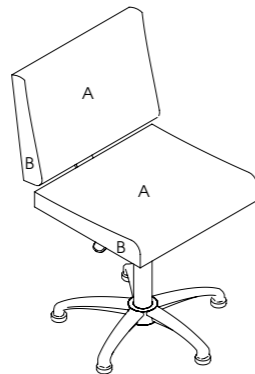

See page 116 for more information