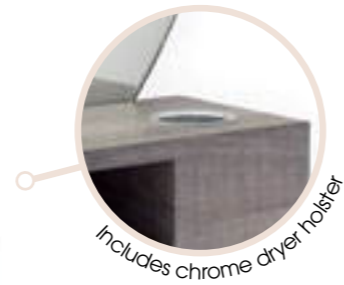

Includes chrome dryer holster