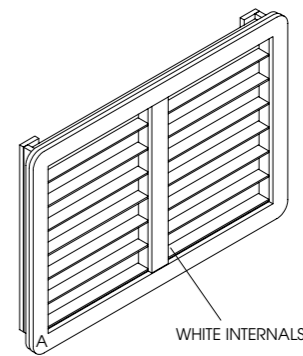

Features: Toughened glass shelves and LED lighting to tops and base

See page 83 for more information

**Olympia Large**

Code: 05444

Colours: All REM laminates

Features: Toughened glass shelves and LED lighting to tops and base