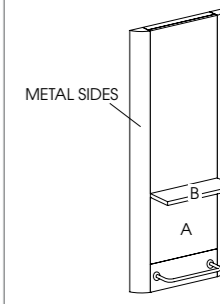

See page 55 for more information