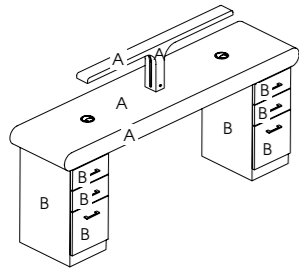

Monaco

Code: 01037 - 1 Position,
01038 - 2 Position

Colours: All REM laminates

Detail: 1 or 2 position

Features: Integral LED light bar, storage modules with 2 storage drawers, lower cupboard with internal shelf. Cable port to worksurface

Options:
05852 - Twin USB Chrome Double Socket
05858 - Twin USB Chrome Double Socket - Pre-wired (1 position only)

See page 101 for more information