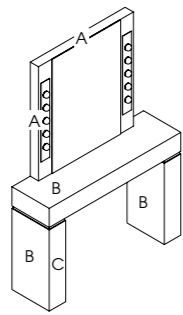

See page 57 for more information