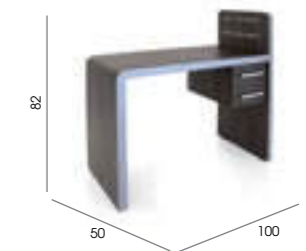

Infiniti2

Code: 01056

Colours: All REM laminates with Alu Brosse trim on upstand only

Features: 2 storage drawers 1 position and 2 perspex display shelves

Options:
05852 - Twin USB Chrome Double Socket - Pre-wired