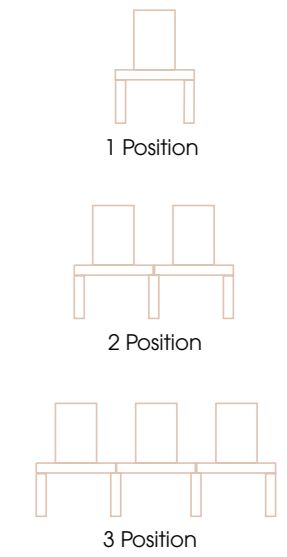

- Dimensions:**
- Height: 172cm
  - Width: 120cm
  - Depth: 34cm

**Multiple Positions**

See pages 172 for multiple unit options

**Icon Styling Unit**

- Features:**
- Classic wall unit at an economical price
  - Toughened glass shelf
  - Generous sized mirror
  - Easy to install
  - Available as wall mounted or 2 position island
  - Choice of 21 laminates - see page 178