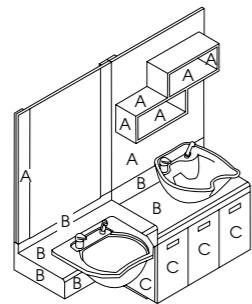

See pages 48 for more information