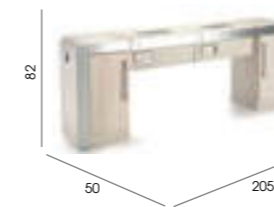

Concorde 2 With Storage

Code: 01052D

Colours: All REM laminates

Detail: 2 locking cupboard with trays

Features: Mag Lamp Holster and cable management system as standard.

Options:
Advanced Filter System
05858 - Twin USB Chrome Double Socket