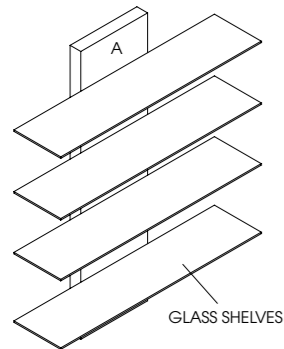

See page 81 for more information