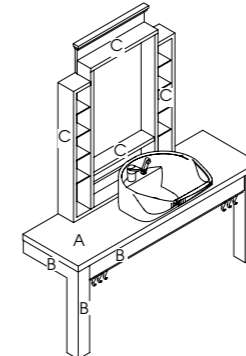

See pages 134-135 for more information