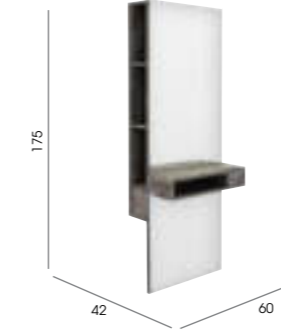

Rimini

Code: 05134 Wall, 05194 Island

Colours: All REM laminates

Holster: Dryer holster as standard

Socket: Optional extra

Shelf: Laminates

Footrest: 05840 - Taurus available separately

Options: Frosted lower panel
No lower mirrors