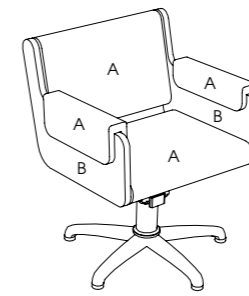

See page 24 for more information