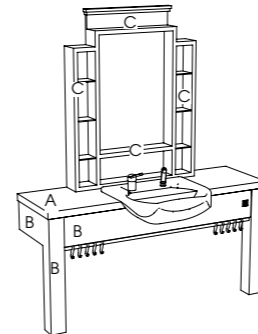

See pages 134-135 for more information