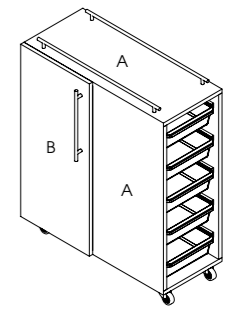

Savoy

Code: 01013

Colours: All REM Laminates

Features: Easy clean hair free castors

Storage: Storage cupboard with internal shelf, side storage with 5 slide trays

Base: Heavy duty cleanable castors

Options: Optional door lock

See page 90 for more information