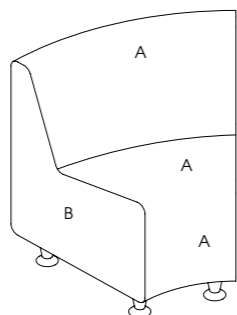

See page 78 for more information