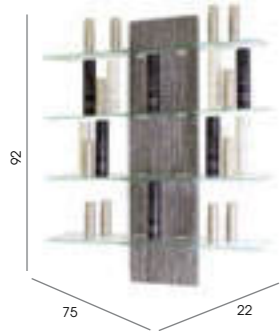

Salon Trolleys

Tokyo Retail

Code: 05054

Colours: All REM laminates

Features: Toughened glass shelves