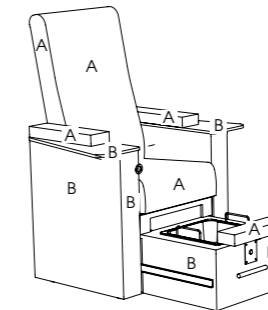

See page 111 for more information