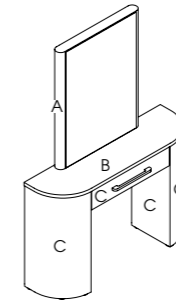

See page 52 for more information