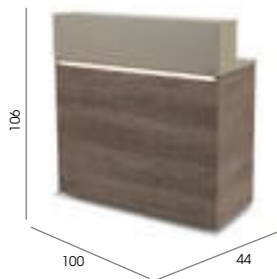

See page 76 for more information

See page 69 for more information

**Zodiac**

Code: 05424

Colours: All REM laminates

Features: Open rear storage with cupboard - see page 182 for details. Internal shelf, LED lights and cable ports.