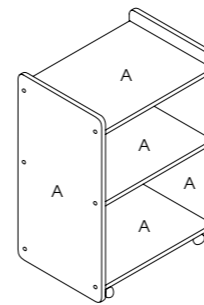

See page 118 for more information