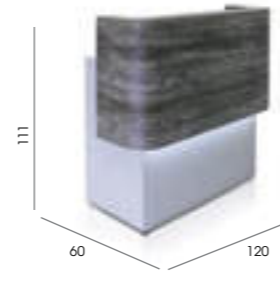

Lunar

Code: 05750

Colours: All REM laminates

Features: Open rear storage with cupboard - see page 182 for details. LED lighting and cable ports

Options:
05870 - Lockable cash drawer
05874 - Keyboard slide
05608 - Lock to door
05868/69 - Till/monitor cut out