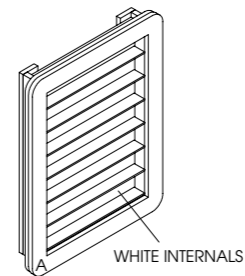

Features: Toughened glass shelves and LED lighting to tops and base

See page 83 for more information

**Olympia Large**

Code: 05444

Colours: All REM laminates

Features: Toughened glass shelves and LED lighting to tops and base