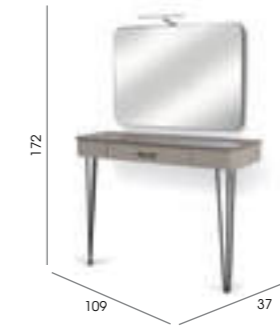

Simone

Code: 05090

Colours: All REM laminates

Shelf: Laminated with storage drawer

Holster: Integral holster

Socket: Optional extra

Footrest: 05840 - Taurus available separately

Options:
05090 - 1 Position Wall
05091 - 2 Position Wall