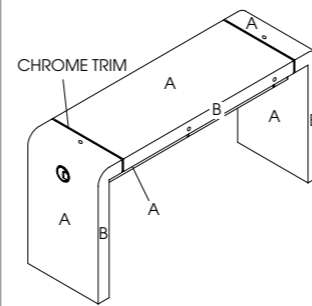

## Concorde 2

Code: 01052C

Colours: All REM laminates

Detail: 2 position

Features: Mag Lamp Holster and cable management system as standard.

Options:  
Advanced Filter System  
05858 - Twin USB Chrome Double Socket