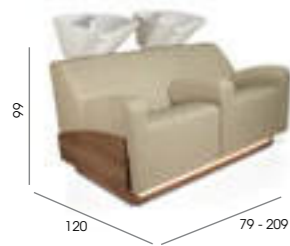

### Cupid

Code: 04790 – 1 Position  
04791 – 2 Position  
04792 – 3 Position

Upholstery: All REM fabrics

Arms: Upholstered

Body Colour: All REM laminates

Basin: Kiko Basin white

Lighting: Feature LED lighting