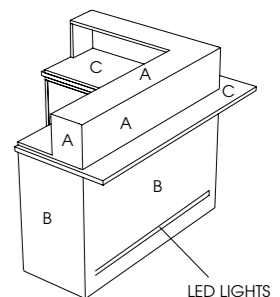

See page 76 for more information

See page 69 for more information

**Zodiac**

Code: 05424

Colours: All REM laminates

Features: Open rear storage with cupboard - see page 182 for details. Internal shelf, LED lights and cable ports.