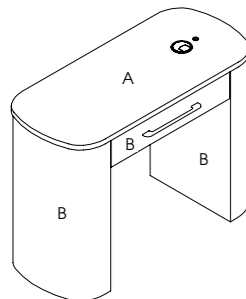

See page 97 for more information