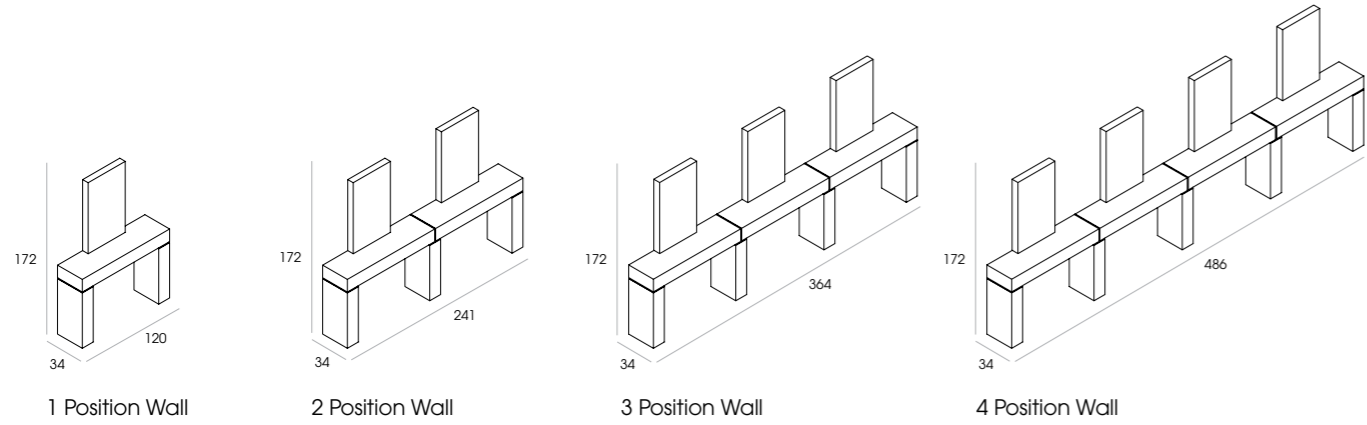

Styling Unit Options

Oasis, Lunar & Hollywood - Multiple Position

For more product information:
Lunar Styling Unit - page 59
Oasis Styling Unit - page 61
Hollywood Styling Unit - page 57