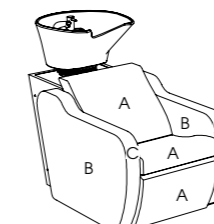

See page 44 for more information