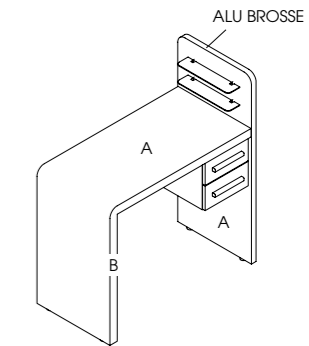

See page 100 for more information