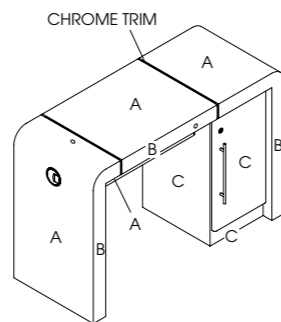

## Concorde 1 With Storage

Code: 01052B

Colours: All REM laminates

Detail: 1 locking cupboard with trays

Features: Mag Lamp Holster and cable management system as standard.

Options:  
Advanced Filter System  
05852 - Twin USB Chrome Double Socket  
05858 - Twin USB Chrome Double Socket - Pre wired