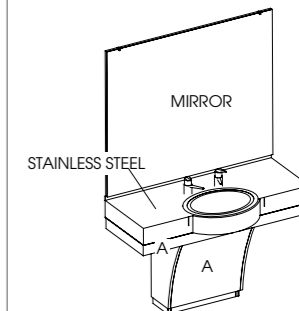

### The Duke

Code: 05250

Colour: All REM laminates

Finish: Stainless steel top with basin and mixer valve. Textured surface

Details: Large styling mirror

Options:  
05254 - Holster Plate  
05251 - Duke Link