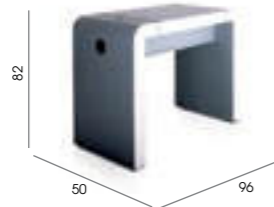

Concorde 1

Code: 01052A

Colours: All REM laminates

Detail: 1 Position

Features: Mag Lamp Holster and cable management system as standard.

Options:
Advanced Filter System
05852 - Twin USB Chrome Double Socket
05858 - Twin USB Chrome Double Socket - Pre wired