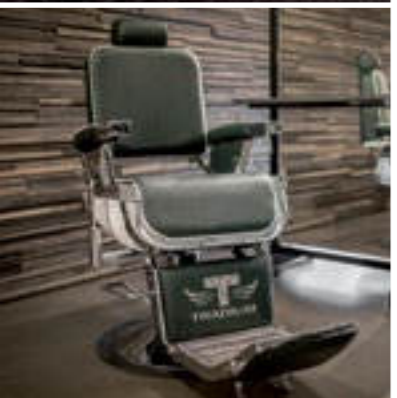

## REM Brand

At REM we offer a customised brand embroidery service to complete the look of your salon and reinforce your brand in a stylish, professional manner. We can provide detailed brand embroidery on all of your styling chairs, barbers chairs and stools.