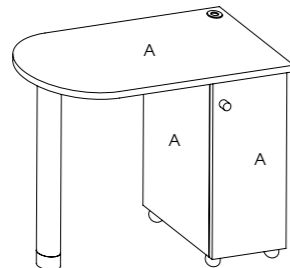

## Stadium

Code: 01068 - Michigan Elm,  
01069 - Rustic Oak

Colours: Available in Michigan Elm and Rustic Oak

Detail: 1 locking cupboard, castors

Features: Mag Lamp Holster and chrome leg

See page 102 for more information