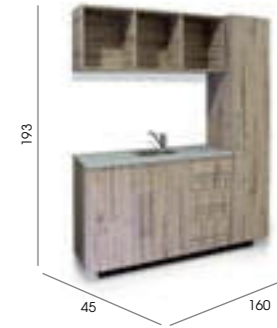

Aquarius

Code: 06529

Colour: All REM laminates

Details: Assorted storage modules with cupboards and drawers

Features: Stainless steel basin with lever mixer tap and glass splashback

Options: 05608 - Lock to door