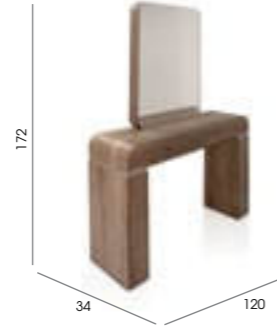

Lunar*

Code: 05694 Wall, 05699 Island

Colours: All REM laminates

Shelf: Laminated

Options: Multiple positions (see page 172)

- Standard mirror
- Storage mirror
- 05668 Integral holster
- 05823 Large holster
- 05812 Small holster
- 05811 Polycarb straightener holster
- 05664 integral footrest
- Choice of sockets