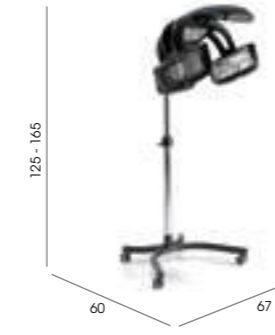

Horizon Mobile

Code: 02260

Model: Mobile

Colour: Black only

Base: 'C' type, chrome and black

See page 94 for more information