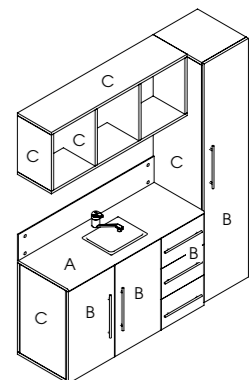

See page 121 for more information