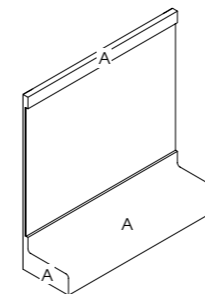

See page 54 for more information