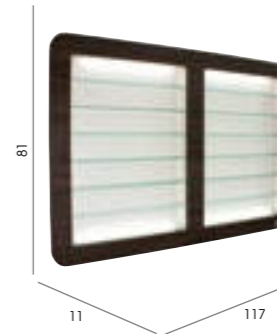

Features: Toughened glass shelves and LED lighting to tops and base

See page 83 for more information

**Olympia Large**

Code: 05444

Colours: All REM laminates

Features: Toughened glass shelves and LED lighting to tops and base