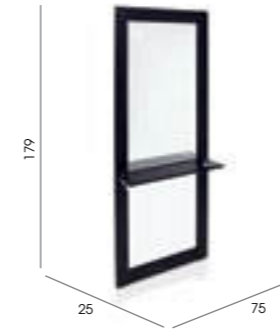

Paris

Code: 05133 Wall, 05196 Island

Colours: All REM laminates

Holster: Dryer holster as standard

Shelf: Laminates

Footrest: 05840 - Taurus available separately

Options: Frosted lower panel