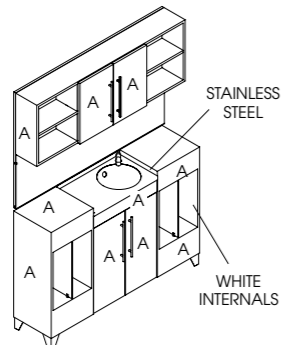

See page 123 for more information