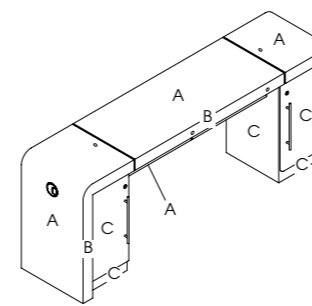

## Concorde 2 With Storage

Code: 01052D

Colours: All REM laminates

Detail: 2 locking cupboard with trays

Features: Mag Lamp Holster and cable management system as standard.

Options:  
Advanced Filter System  
05858 - Twin USB Chrome Double Socket