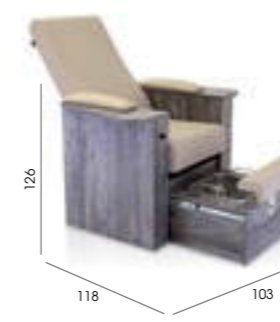

**Plaza Pedispa Stool**

Code: 01589

Colour: All REM fabrics and laminates

Movement: Castors

Features: Storage drawer

See page 112 for more information

**Natura Pedispa**

Code: 01585