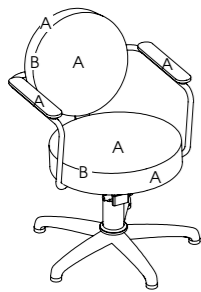

### Calypso

Code: 04040

Upholstery: All REM fabrics

Arms: Tubular steel and Upholstery

Base: Hydraulic

Standard: 5-Star

Options:  
04378 - Quadra base  
Clear plastic chair back cover  
3955 - Logo embroidery  
2 tone upholstery