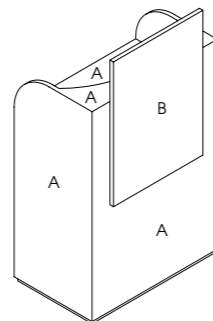

See page 71 for more information