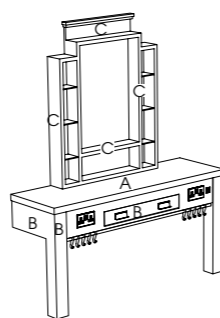

See pages 134-135 for more information