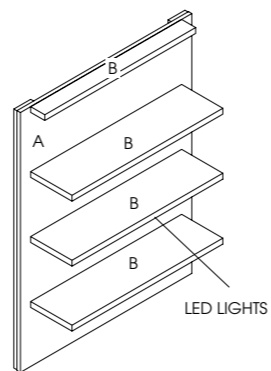

See page 79 for more information