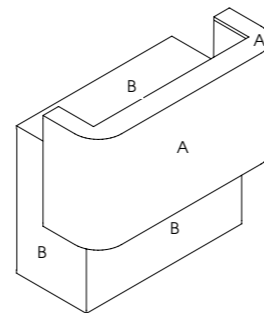

See page 72 for more information