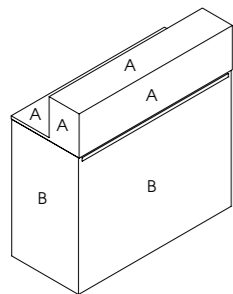

See page 77 for more information