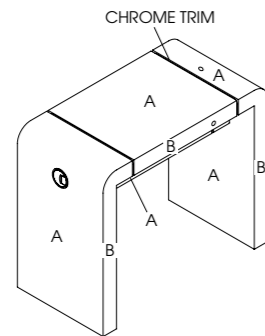

## Concorde 1

Code: 01052A

Colours: All REM laminates

Detail: 1 Position

Features: Mag Lamp Holster and cable management system as standard.

Options:  
Advanced Filter System  
05852 - Twin USB Chrome Double Socket  
05858 - Twin USB Chrome Double Socket - Pre wired