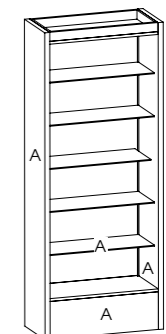

See page 82 for more information