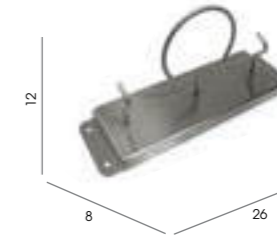

Duke Holster

Code: 05254

Colour: Chrome steel