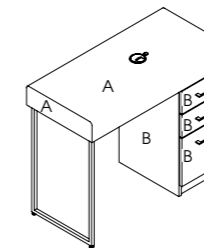

See page 99 for more information