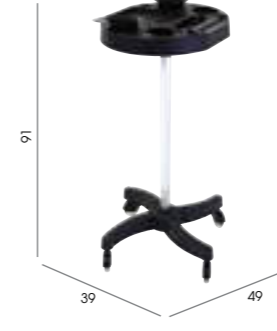

Blush Colouring

Code: 06107

Colours: Black only

Storage: Foil dispenser, Versatile top tray

Base: Easy clean hair free castors

See page 91 for more information