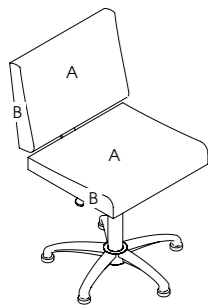

See page 35 for more information