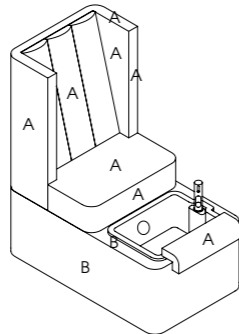

See page 110 for more information