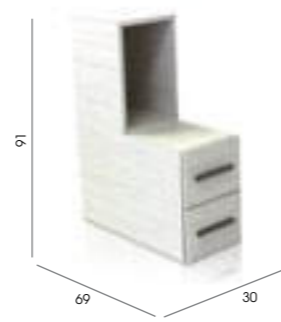

Dream Storage Link

Code: 01591

Colour: All REM laminates

Features: 2 Storage drawers