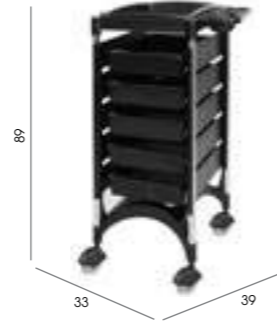

Apollo Lux

Code: 06033

Colours: All REM laminates
Black trays

Storage: Accessory top, 6 slide trays

Base: Easy clean hair free castors

Options: 06034 - Apollo Lux Heat

See page 84 for more information

Clio

Code: 06050

Colours: Black only

Storage: Accessory top, 5 slide trays

Base: Easy clean hair free castors

See page 85 for more information