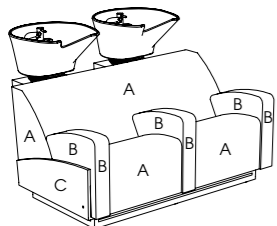

Plumbing: Monobloc mixing valve kit and pre-plumbing: flexi waste, waste and fixing kit

Options: 04793 Cupid Shampoo Shelf  
3955 - Logo embroidery  
04938 - Basin neck rest  
2 tone upholstery

See page 46 for more information