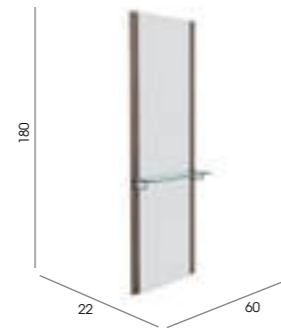

Icon

Code: 05112 Wall, 05193 Island

Colours: All REM laminates

Shelf: Toughened glass shelf

Footrest: 05840 - Taurus available separately

Options: Frosted lower panel