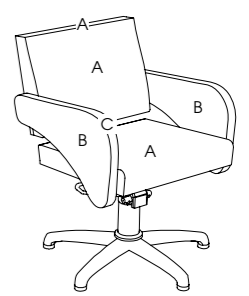

See page 26 for more information