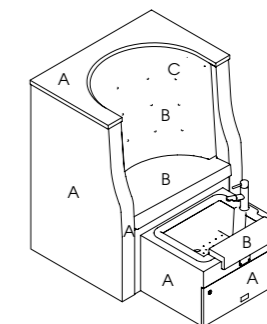

See page 112 for more information