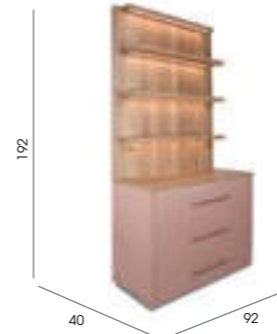

**Glam Lux**

Code: 05552

Colours: All REM laminates

Features: 3 laminated shelves. LED lighting on each shelf, 3 soft close drawer storage

See page 80 for more information

**Olympia Small**

Code: 05443

Colours: All REM laminates