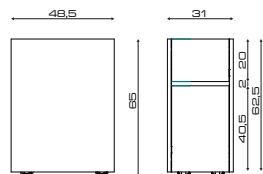

ACCESSORI/ACCESSORIES

WOOD
P.100