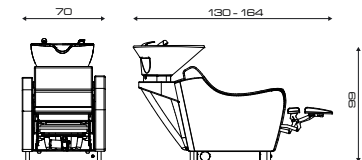

WEN OPTIMA

Art. 519B

MODELLI/MODELS

ACCESSORI/ACCESSORIES

- Pedaliera Up/Down
  Foot control Up/Down
- Pedaliera Jet
  Jet foot control
- Mixer termostatico
  Thermost. water mixer
- Vaschetta di servizio
  Link bowl