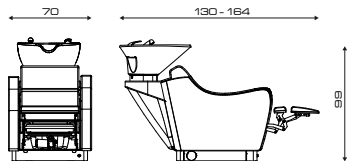

Art. 519

MODELLI/MODELS

ACCESSORI/ACCESSORIES

Pedaliere Up/Down
Foot control Up/Down

Pedaliere Jet
Jet foot control

Mixer termostatico
Thermost. water mixer

Vaschetta di servizio
Link bowl

WEN FIRST