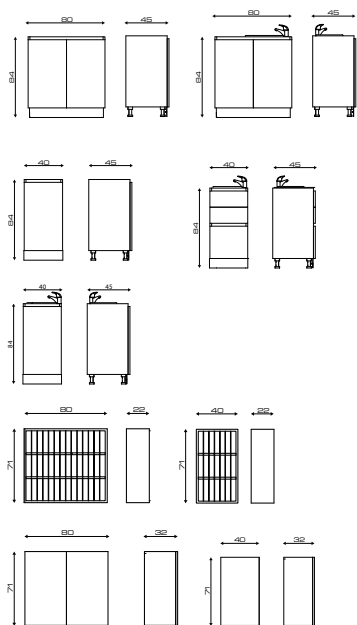

MOBILE LABORATORIO