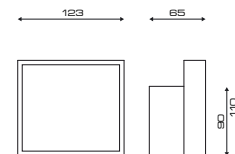

COLORI/COLORS

Bianco opaco
White matt

Nero lucido
Gloss black