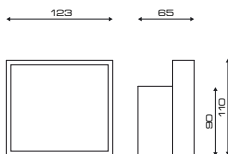

COLORI/COLORS

Bianco opaco
White matt

Nero lucido
Gloss black