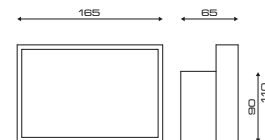

COLORI/COLORS

Nero lucido
Gloss black