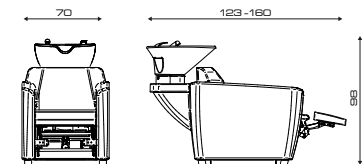

Relax
Relax

Jet
Jet

ACCESSORI/ACCESSORIES

Mixer termostatico
Thermost. water mixer

ZONE WASH

Art. 531P

MODELLI/MODELS

ACCESSORI/ACCESSORIES