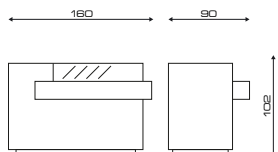

COLORI/COLORS