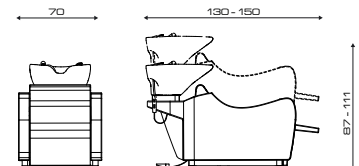

Relax
Relax

Jet
Jet

ACCESSORI/ACCESSORIES

Mixer termostatico
Thermost. water mixer

ZONE WASH

Art. 531P

MODELLI/MODELS

ACCESSORI/ACCESSORIES