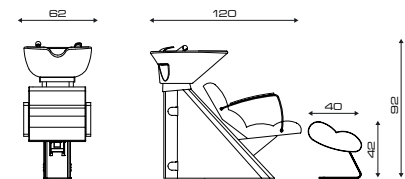

ACCESSORI/ACCESSORIES

Mixer termostatico
Thermost. water mixer

Mobile di servizio
Intermediate cabinet

Bracciolo rivestito
Padded armrest