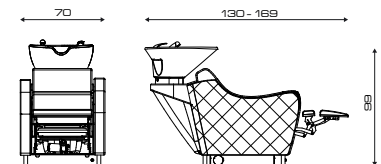

MODELLI/MODELS

ACCESSORI/ACCESSORIES

-  Pedaliera Up/Down
Foot control Up/Down

-  Pedaliera Jet
Jet foot control

-  Mixer termostatico
Thermost. water mixer

-  Vaschetta di servizio
Link bowl

WEN OPTIMA

Art. 519B