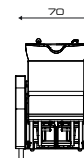

ACCESSORI/ACCESSORIES

Pedallera Up/Down
Foot control Up/Down

Pedallera Jet
Jet foot control

Mixer Termostatico
Thermost. water mixer

Vaschetta di servizio
Link bowl