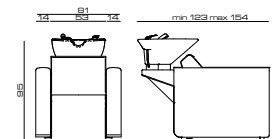

Pedaliera Up/Down
Foot control Up/Down

Pedaliera Jet
Jet foot control

Mixer termostatico
Thermost. water mixer

Bracciolo SLIM
Armrest SLIM

Bracciolo MID
Armrest MID

CAMACHO

Art. 536

MODELLI/MODELS