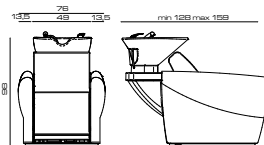

ACCESSORI/ACCESSORIES

Pedaliere Up/Down
Foot control Up/Down

Pedaliere Jet
Jet foot control

Mixer termostatico
Thermost. water mixer

Vaschetta di servizio
Link bowl

CAMACHO FIRST

Art. 538P

MODELLI/MODELS