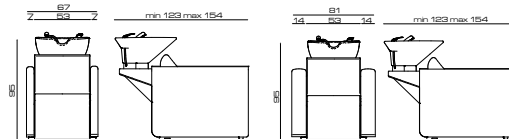

Pedaliere Jet
Jet foot control

Mixer termostatico
Thermost. water mixer

Bracciolo SLIM
Armrest SLIM

Bracciolo MID
Armrest MID

TRESOR FIRST

Art. 510P

MODELLI/MODELS

ACCESSORI/ACCESSORIES