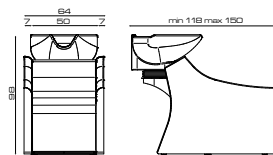

ACCESSORI/ACCESSORIES

Pedallera Up/Down
Foot control Up/Down

Pedallera Jet
Jet foot control

Mixer termostatico
Thermost. water mixer

MODELLI/MODELS

Fisso
Fix

Art. 530.70

Art. 530.70 + OPTIMA