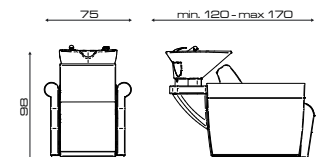

LONDRA FIRST

Art. 548P

MODELLI/MODELS

Relax
Relax

Jet
Jet

COD. 548P

COD. 548P+ OPTIMA

ACCESSORI/ACCESSORIES

Pedallera Up/Down
Foot control Up/Down

Pedallera Jet
Jet foot control

Mixer termostatico
Thermost. water mixer

Vaschetta di servizio
Link bowl