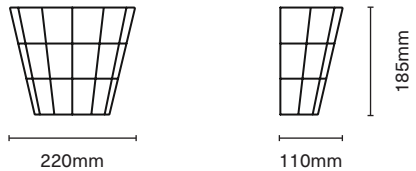

FUN GUY WALL SCONCE - SMALL

Mounting Option 1.

Mounting Option 2.

PRODUCT TYPE	Wall Light
DIMENSIONS	(H) 140mm x (W) 170mm x (D) 85mm
MATERIALS	Stained Glass Aluminium
COLOUR AND FINISH OPTIONS	Raw Aluminium - Brushed or Polished Finish Blackened Aluminium Shade Colours: Pixies Parasol, Witches Butter, Amethyst Deceiver, Parrot Waxcap, Snow Ear Custom colours and finishes available upon request.
LAMP SPECIFICATIONS	G-9 LED / 3W 300 Lumens Colour Temperature - 3000k Bulb supplied. All components are compliant with New Zealand and Australian safety standards. For international wiring, please email hello@frangere.studio

FUN GUY WALL SCONCE - LARGE

Mounting Option 1.

Mounting Option 2.

PRODUCT TYPE	Wall Light
DIMENSIONS	(H) 185mm x (W) 220mm x (D) 110mm
MATERIALS	Stained Glass Aluminium
COLOUR AND FINISH OPTIONS	Raw Aluminium - Brushed or Polished Finish Blackened Aluminium Shade Colours: Pixies Parasol, Witches Butter, Amethyst Deceiver, Parrot Waxcap, Snow Ear Custom colours and finishes available upon request.
LAMP SPECIFICATIONS	G-9 LED / 3W 300 Lumens Colour Temperature - 3000k Bulb supplied. All components are compliant with New Zealand and Australian safety standards. For international wiring, please email hello@frangere.studio