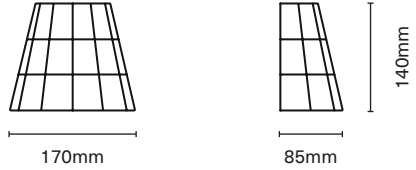

FUN GUY WALL SCONCE - SMALL

Mounting Option 1.

Mounting Option 2.

PRODUCT TYPE	Wall Light
DIMENSIONS	(H) 140mm x (W) 170mm x (D) 85mm
MATERIALS	Stained Glass Aluminium
COLOUR AND FINISH OPTIONS	Raw Aluminium - Brushed or Polished Finish Blackened Aluminium Shade Colours: Pixies Parasol, Witches Butter, Amethyst Deceiver, Parrot Waxcap, Snow Ear Custom colours and finishes available upon request.
LAMP SPECIFICATIONS	G-9 LED / 3W 300 Lumens Colour Temperature - 3000k Bulb supplied. All components are compliant with New Zealand and Australian safety standards. For international wiring, please email hello@frangere.studio

FUN GUY WALL SCONCE - LARGE

Mounting Option 1.

Mounting Option 2.

PRODUCT TYPE	Wall Light
DIMENSIONS	(H) 185mm x (W) 220mm x (D) 110mm
MATERIALS	Stained Glass Aluminium
COLOUR AND FINISH OPTIONS	Raw Aluminium - Brushed or Polished Finish Blackened Aluminium Shade Colours: Pixies Parasol, Witches Butter, Amethyst Deceiver, Parrot Waxcap, Snow Ear Custom colours and finishes available upon request.
LAMP SPECIFICATIONS	G-9 LED / 3W 300 Lumens Colour Temperature - 3000k Bulb supplied. All components are compliant with New Zealand and Australian safety standards. For international wiring, please email hello@frangere.studio