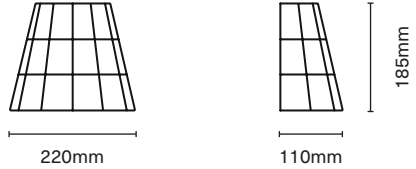

FUN GUY WALL SCONCE - SMALL

Mounting Option 1.

Mounting Option 2.

PRODUCT TYPE	Wall Light
DIMENSIONS	(H) 140mm x (W) 170mm x (D) 85mm
MATERIALS	Stained Glass Aluminium
COLOUR AND FINISH OPTIONS	Raw Aluminium - Brushed or Polished Finish Blackened Aluminium Shade Colours: Pixies Parasol, Witches Butter, Amethyst Deceiver, Parrot Waxcap, Snow Ear Custom colours and finishes available upon request.
LAMP SPECIFICATIONS	G-9 LED / 3W 300 Lumens Colour Temperature - 3000k Bulb supplied. All components are compliant with New Zealand and Australian safety standards. For international wiring, please email hello@frangere.studio

FUN GUY WALL SCONCE - LARGE

Mounting Option 1.

Mounting Option 2.

PRODUCT TYPE	Wall Light
DIMENSIONS	(H) 185mm x (W) 220mm x (D) 110mm
MATERIALS	Stained Glass Aluminium
COLOUR AND FINISH OPTIONS	Raw Aluminium - Brushed or Polished Finish Blackened Aluminium Shade Colours: Pixies Parasol, Witches Butter, Amethyst Deceiver, Parrot Waxcap, Snow Ear Custom colours and finishes available upon request.
LAMP SPECIFICATIONS	G-9 LED / 3W 300 Lumens Colour Temperature - 3000k Bulb supplied. All components are compliant with New Zealand and Australian safety standards. For international wiring, please email hello@frangere.studio