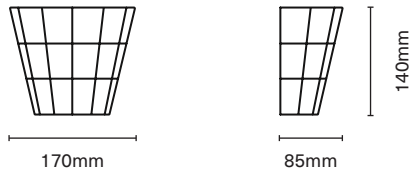

FUN GUY WALL SCONCE - SMALL

Mounting Option 1.

Mounting Option 2.

PRODUCT TYPE	Wall Light
DIMENSIONS	(H) 140mm x (W) 170mm x (D) 85mm
MATERIALS	Stained Glass Aluminium
COLOUR AND FINISH OPTIONS	Raw Aluminium - Brushed or Polished Finish Blackened Aluminium Shade Colours: Pixies Parasol, Witches Butter, Amethyst Deceiver, Parrot Waxcap, Snow Ear Custom colours and finishes available upon request.
LAMP SPECIFICATIONS	G-9 LED / 3W 300 Lumens Colour Temperature - 3000k Bulb supplied. All components are compliant with New Zealand and Australian safety standards. For international wiring, please email hello@frangere.studio

FUN GUY WALL SCONCE - LARGE

Mounting Option 1.

Mounting Option 2.

PRODUCT TYPE	Wall Light
DIMENSIONS	(H) 185mm x (W) 220mm x (D) 110mm
MATERIALS	Stained Glass Aluminium
COLOUR AND FINISH OPTIONS	Raw Aluminium - Brushed or Polished Finish Blackened Aluminium Shade Colours: Pixies Parasol, Witches Butter, Amethyst Deceiver, Parrot Waxcap, Snow Ear Custom colours and finishes available upon request.
LAMP SPECIFICATIONS	G-9 LED / 3W 300 Lumens Colour Temperature - 3000k Bulb supplied. All components are compliant with New Zealand and Australian safety standards. For international wiring, please email hello@frangere.studio