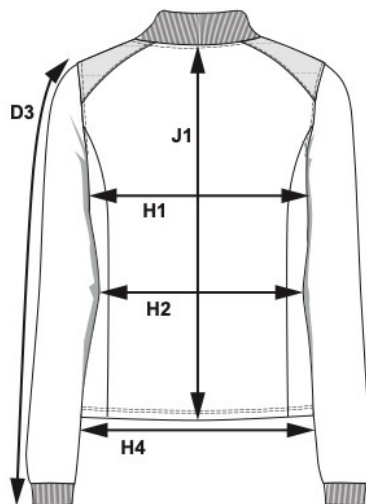

SIZE AND FIT: CRESCENT

CRESCENT *Men*

| Base size: M / Measurement (in cm)               | Diagram | S     | <b>M</b>    | L     | XL | XXL   | 3XL  | 4XL  |
|--|---------|-------|-------------|-------|----|-------|------|------|
| SLEEVE LENGTH - include the Rib at bottom sleeve | D3      | 61,75 | <b>63,5</b> | 65,25 | 67 | 68,75 | 70,5 | 70,5 |
| CHEST WIDTH at armhole                           | H1      | 53    | <b>56</b>   | 59    | 62 | 65    | 68   | 71   |
| WAIST  | H2      | 49    | <b>52</b>   | 55    | 58 | 61    | 64   | 67   |
| WIDTH OF BOTTOM RIB                              | H4      | 46    | <b>49</b>   | 52    | 55 | 58    | 61   | 64   |
| FULL LENGTH at centre back                       | J1      | 64    | <b>66</b>   | 68    | 70 | 72    | 74   | 74   |

CRESCENT *Women*

| Base size: M / Measurement (in cm) | Diagram | XS   | S    | <b>M</b>    | L    | XL   | 2XL  | 3XL  |
|------------------------------------|---------|------|------|-------------|------|------|------|------|
| SLEEVE LENGTH - from shoulder seam | D3      | 61   | 62   | <b>63</b>   | 64   | 65   | 66   | 66   |
| CHEST WIDTH at armhole             | H1      | 46   | 48   | <b>51</b>   | 54   | 57   | 60   | 63   |
| WAIST                              | H2      | 43   | 45   | <b>48</b>   | 51   | 54   | 58   | 62   |
| BOTTOM WIDTH                       | H4      | 46,5 | 48,5 | <b>51,5</b> | 54,5 | 57,5 | 60,5 | 63,5 |
| FULL LENGTH at centre back         | J1      | 53,5 | 55,5 | <b>57,5</b> | 59,5 | 61,5 | 63,5 | 63,5 |