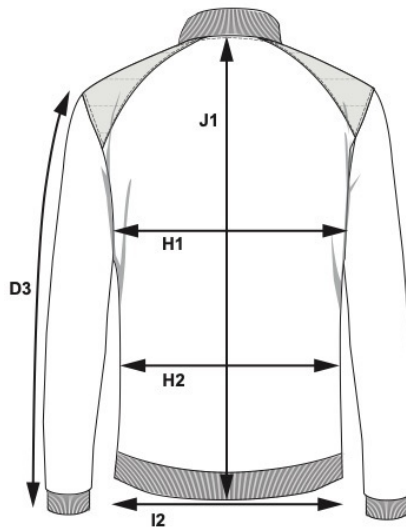

SIZE AND FIT: CRESCENT

CRESCENT *Men*

| Base size: M / Measurement (in cm)               | Diagram | S     | <b>M</b>    | L     | XL | XXL   | 3XL  | 4XL  |
|--|---------|-------|-------------|-------|----|-------|------|------|
| SLEEVE LENGTH - include the Rib at bottom sleeve | D3      | 61,75 | <b>63,5</b> | 65,25 | 67 | 68,75 | 70,5 | 70,5 |
| CHEST WIDTH at armhole                           | H1      | 53    | <b>56</b>   | 59    | 62 | 65    | 68   | 71   |
| WAIST  | H2      | 49    | <b>52</b>   | 55    | 58 | 61    | 64   | 67   |
| WIDTH OF BOTTOM RIB                              | H4      | 46    | <b>49</b>   | 52    | 55 | 58    | 61   | 64   |
| FULL LENGTH at centre back                       | J1      | 64    | <b>66</b>   | 68    | 70 | 72    | 74   | 74   |

CRESCENT *Women*

| Base size: M / Measurement (in cm) | Diagram | XS   | S    | <b>M</b>    | L    | XL   | 2XL  | 3XL  |
|------------------------------------|---------|------|------|-------------|------|------|------|------|
| SLEEVE LENGTH - from shoulder seam | D3      | 61   | 62   | <b>63</b>   | 64   | 65   | 66   | 66   |
| CHEST WIDTH at armhole             | H1      | 46   | 48   | <b>51</b>   | 54   | 57   | 60   | 63   |
| WAIST                              | H2      | 43   | 45   | <b>48</b>   | 51   | 54   | 58   | 62   |
| BOTTOM WIDTH                       | H4      | 46,5 | 48,5 | <b>51,5</b> | 54,5 | 57,5 | 60,5 | 63,5 |
| FULL LENGTH at centre back         | J1      | 53,5 | 55,5 | <b>57,5</b> | 59,5 | 61,5 | 63,5 | 63,5 |